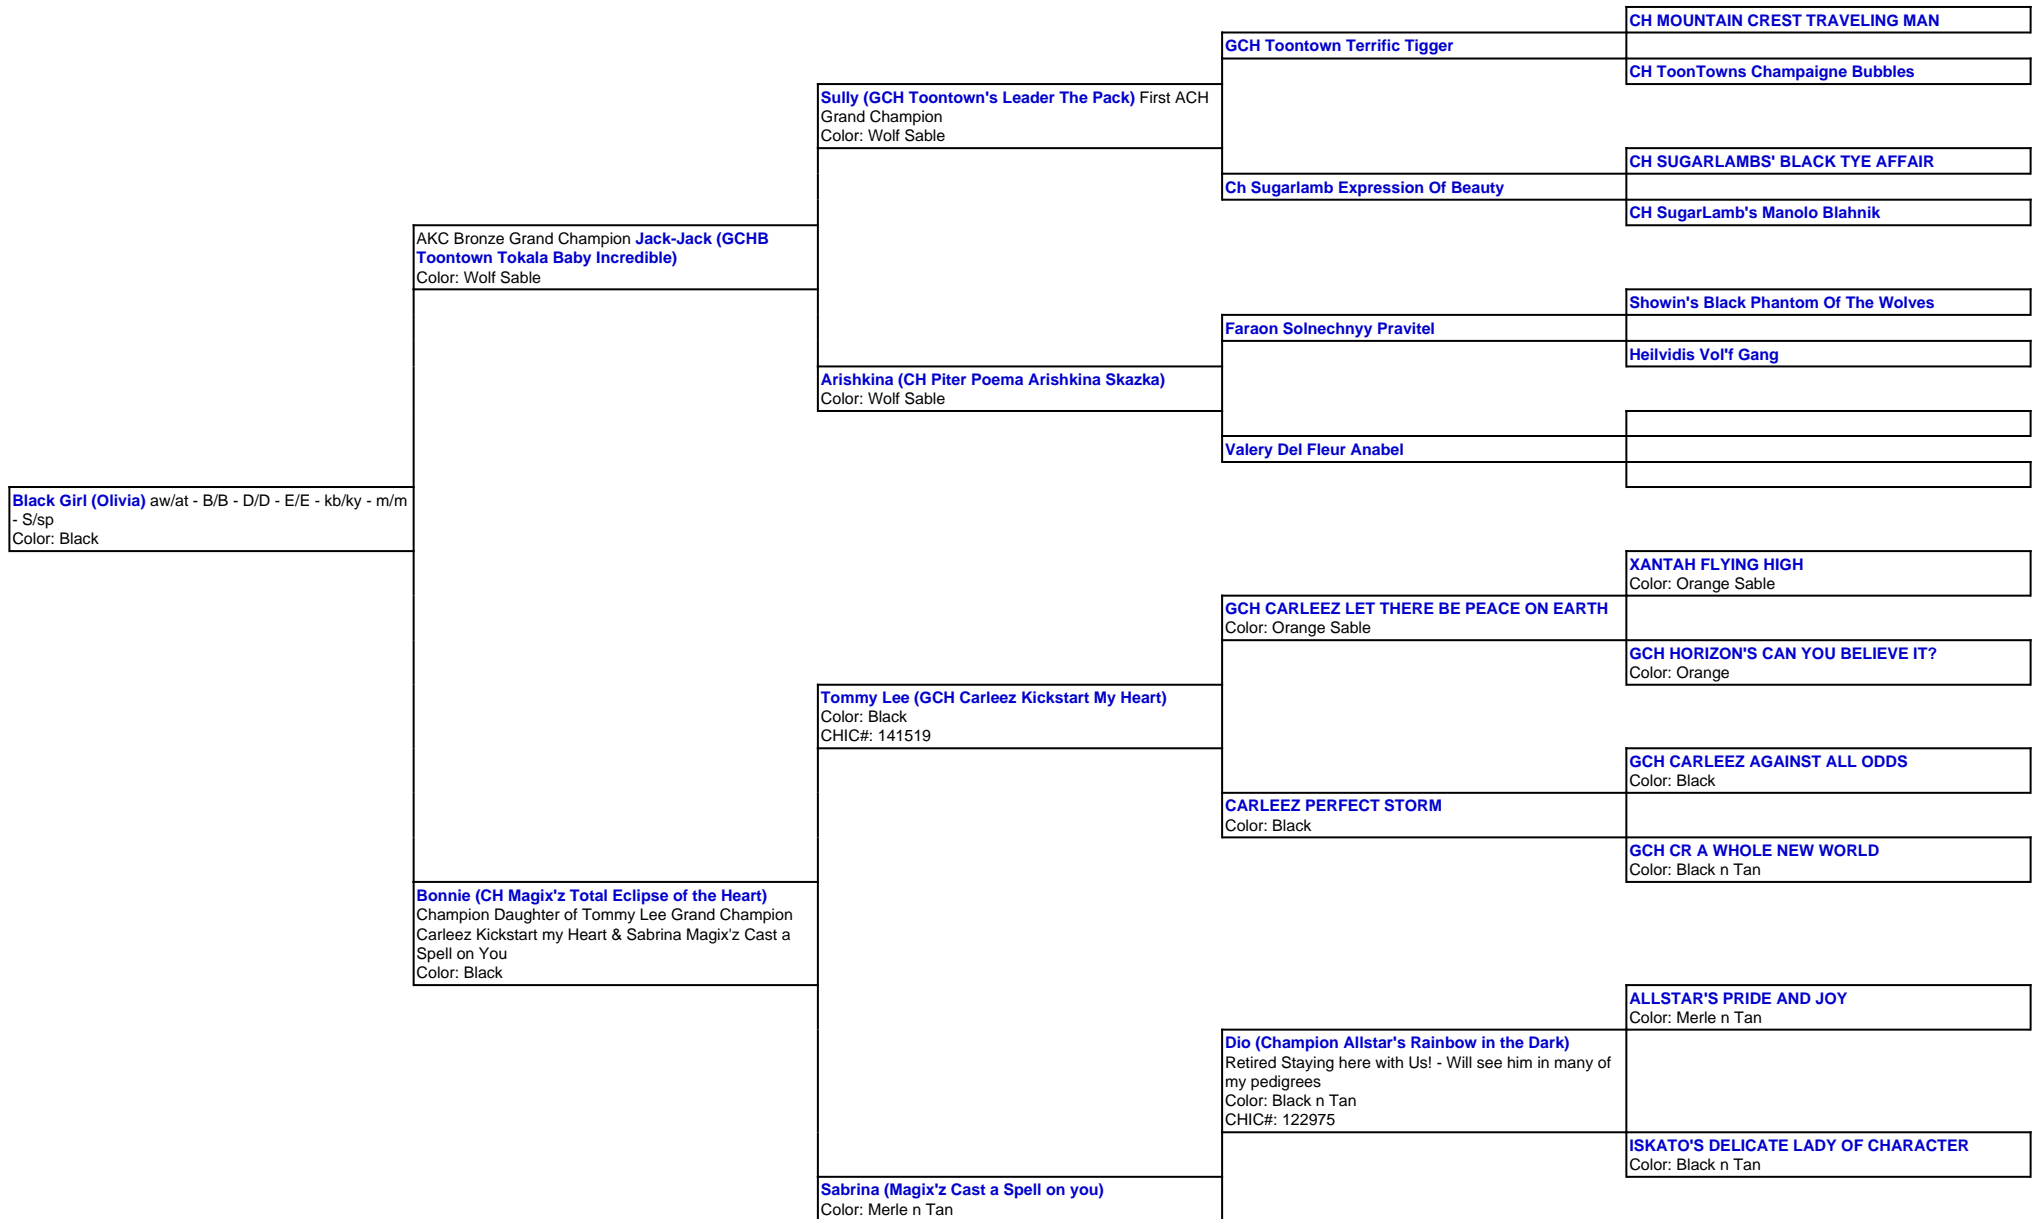

For a more detailed version of this pedigree:

<https://www.magixzpoms.com/profile/olivia>

Pedigree For:

Black Girl (Olivia)

aw/at - B/B - D/D - E/E - kb/ky - m/m - S/sp

	MOONBABY'S FULL METALJACKET Color: Merle
Cee-Jay (TipToe's Mystery at Magix'z) Retired! Will see her in many pedigrees! Color: Merle Parti	
	TIPTOE'S SPACE CASE CHASE Color: Black Tri