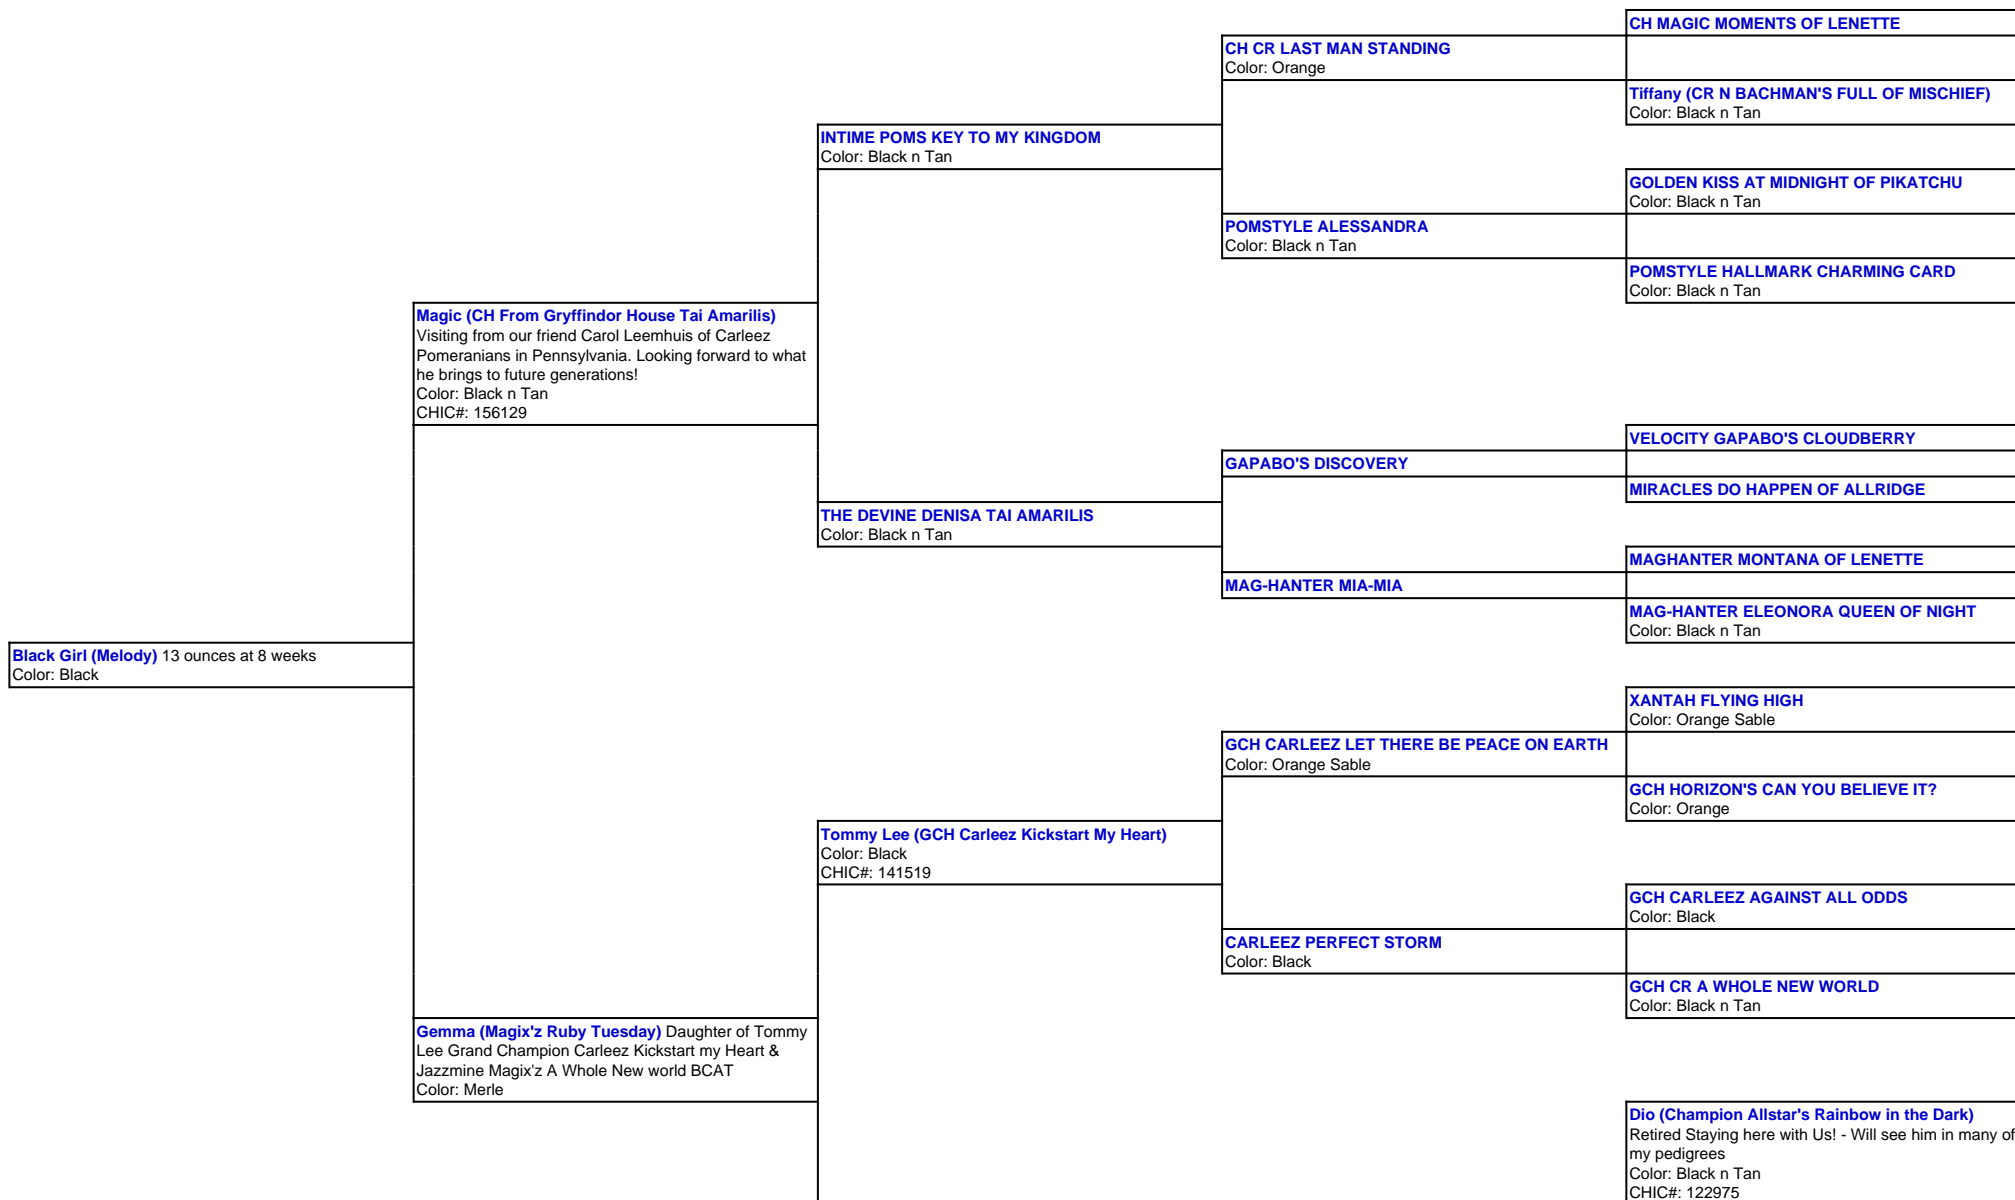

For a more detailed version of this pedigree:  
<https://www.magixzpoms.com/profile/melody>

Pedigree For:  
**Black Girl (Melody)**  
 13 ounces at 8 weeks

	<b>Mufasa (Magix'z Hakuna Matata ICH CGC)</b> Color: Merle n Tan	
<b>Jazz (Magix'z A Whole New World BCAT)</b> Color: Merle Tri CHIC#: 171242		<b>Cee-Jay (TipToe's Mystery at Magix'z)</b> Retired! Will see her in many pedigrees! Color: Merle Parti
	<b>Rumour (Magix'z Go Your Own Way!)</b> Color: Black n Tan	<b>Tommy Lee (GCH Carleez Kickstart My Heart)</b> Color: Black CHIC#: 141519
		<b>Skittles (A&amp;M Taste the Rainbow at Magix'z)</b> Color: Merle Tri