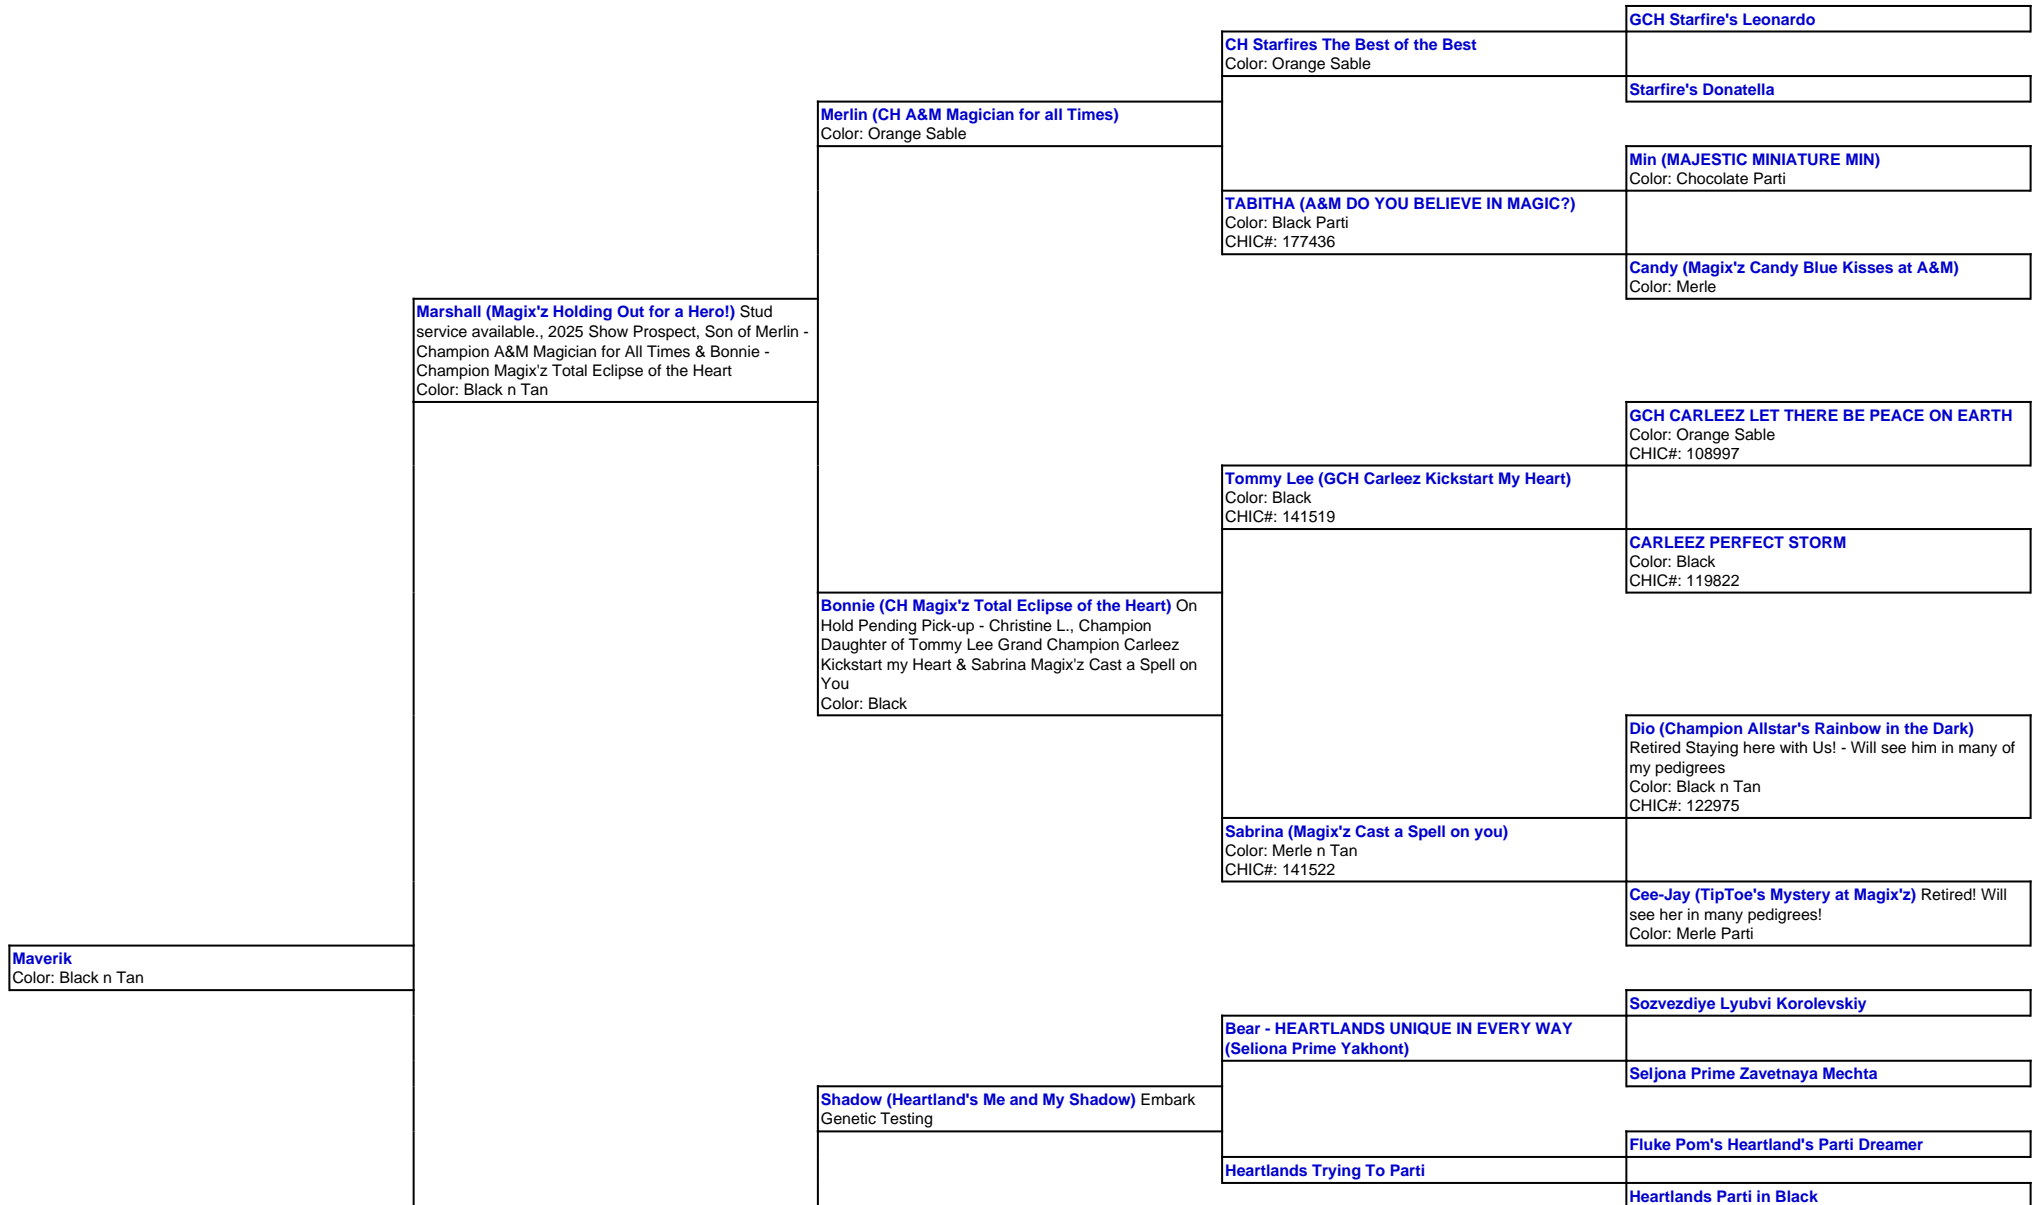

For a more detailed version of this pedigree:  
<https://www.magixzpoms.com/profile/maverik>

Pedigree For:  
Maverik

**Aneesa (Magix'z Shot in the Dark)** Daughter of Shadow Heartland's Me & My Shadow & Bianca Magix'z Small Town Girl  
Color: Black n Tan

**Bianca (Magix'z Small Town Girl)** Daughter of Mufasa ICH Magix's Hakuna Matata CGC & Rumour Magix'z Go your Own Way  
Color: Black n Tan  
CHIC#: 171241

**Mufasa (Magix'z Hakuna Matata ICH CGC)**  
Color: Merle n Tan