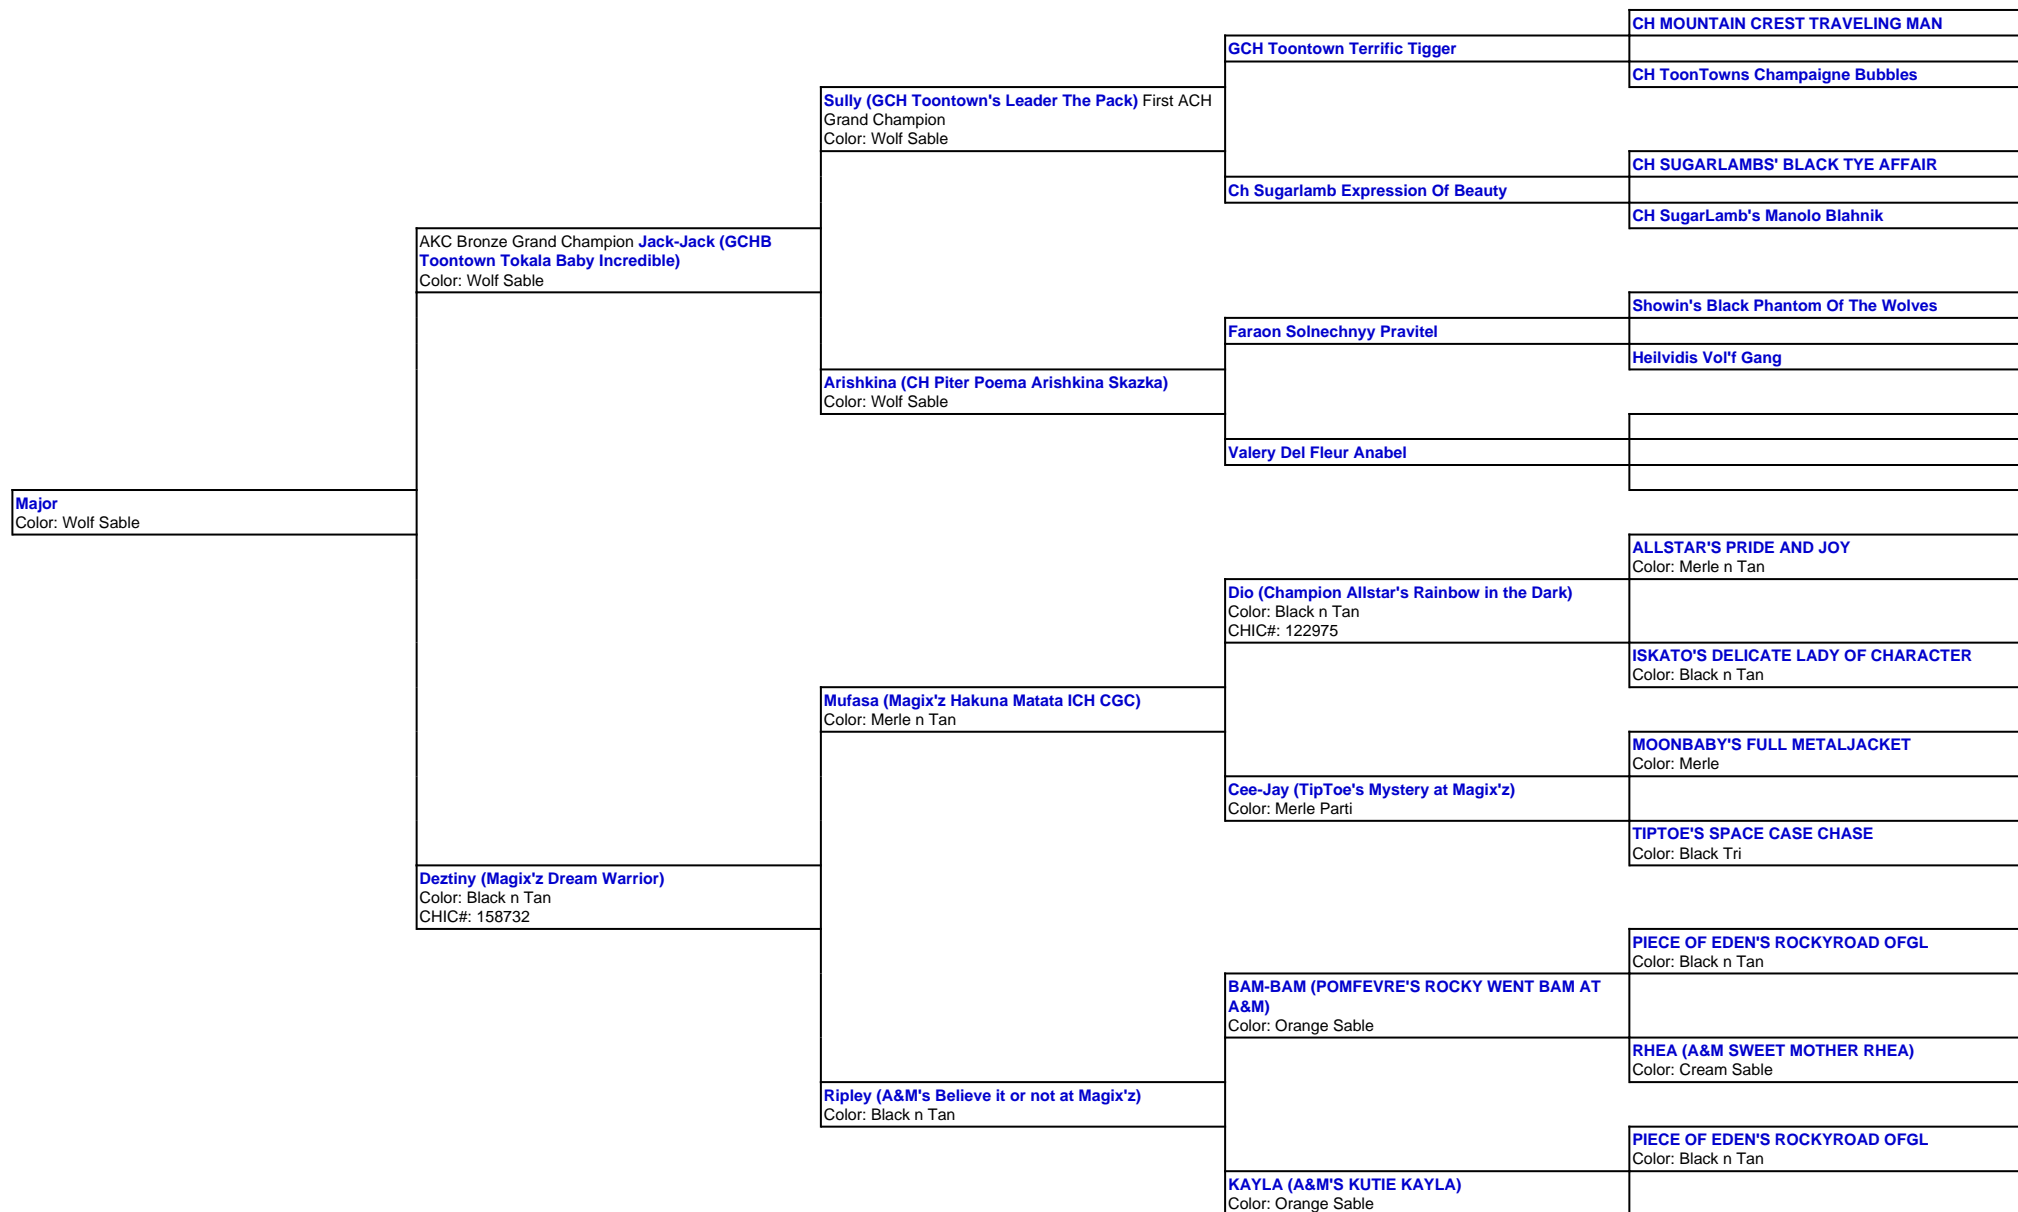

For a more detailed version of this pedigree:

<https://www.magixzpoms.com/profile/major>

Pedigree For:  
Major

**ENNA (ANGELIC NOBLE ENNA)**

Color: Sable