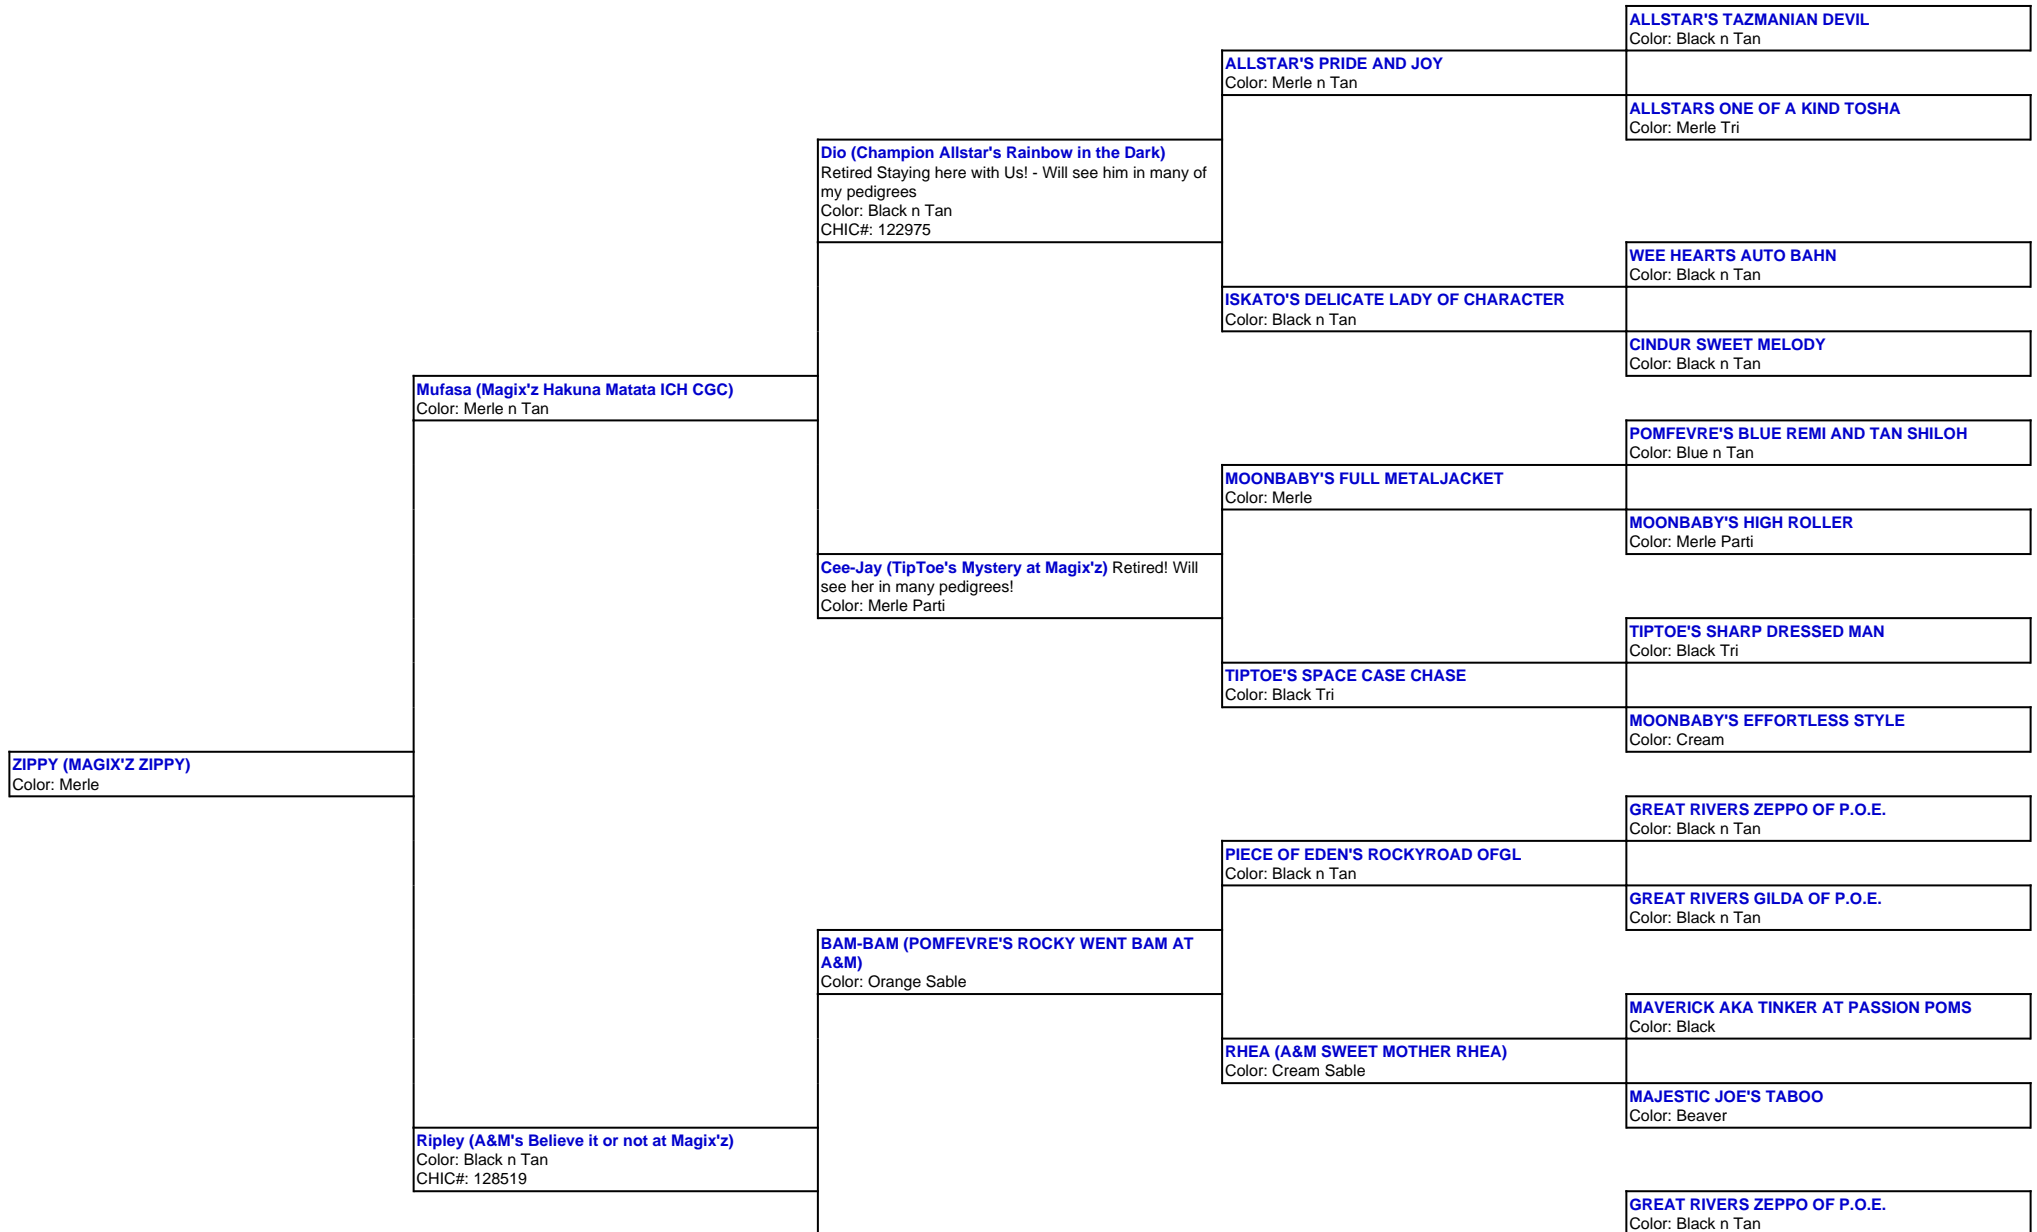

For a more detailed version of this pedigree:  
<https://www.magixzpoms.com/profile/magixz-zippy>

Pedigree For:  
 ZIPPY (MAGIX'Z ZIPPY)

	<b>PIECE OF EDEN'S ROCKYROAD OFGL</b> Color: Black n Tan	
<b>KAYLA (A&amp;M'S KUTIE KAYLA)</b> Color: Orange Sable		<b>GREAT RIVERS GILDA OF P.O.E.</b> Color: Black n Tan
		<b>TIME BANDIT</b> Color: Black
	<b>ENNA (ANGELIC NOBLE ENNA)</b> Color: Sable	
		<b>ROYCES LITTLE CRICKET CASSIE</b> Color: Black Parti