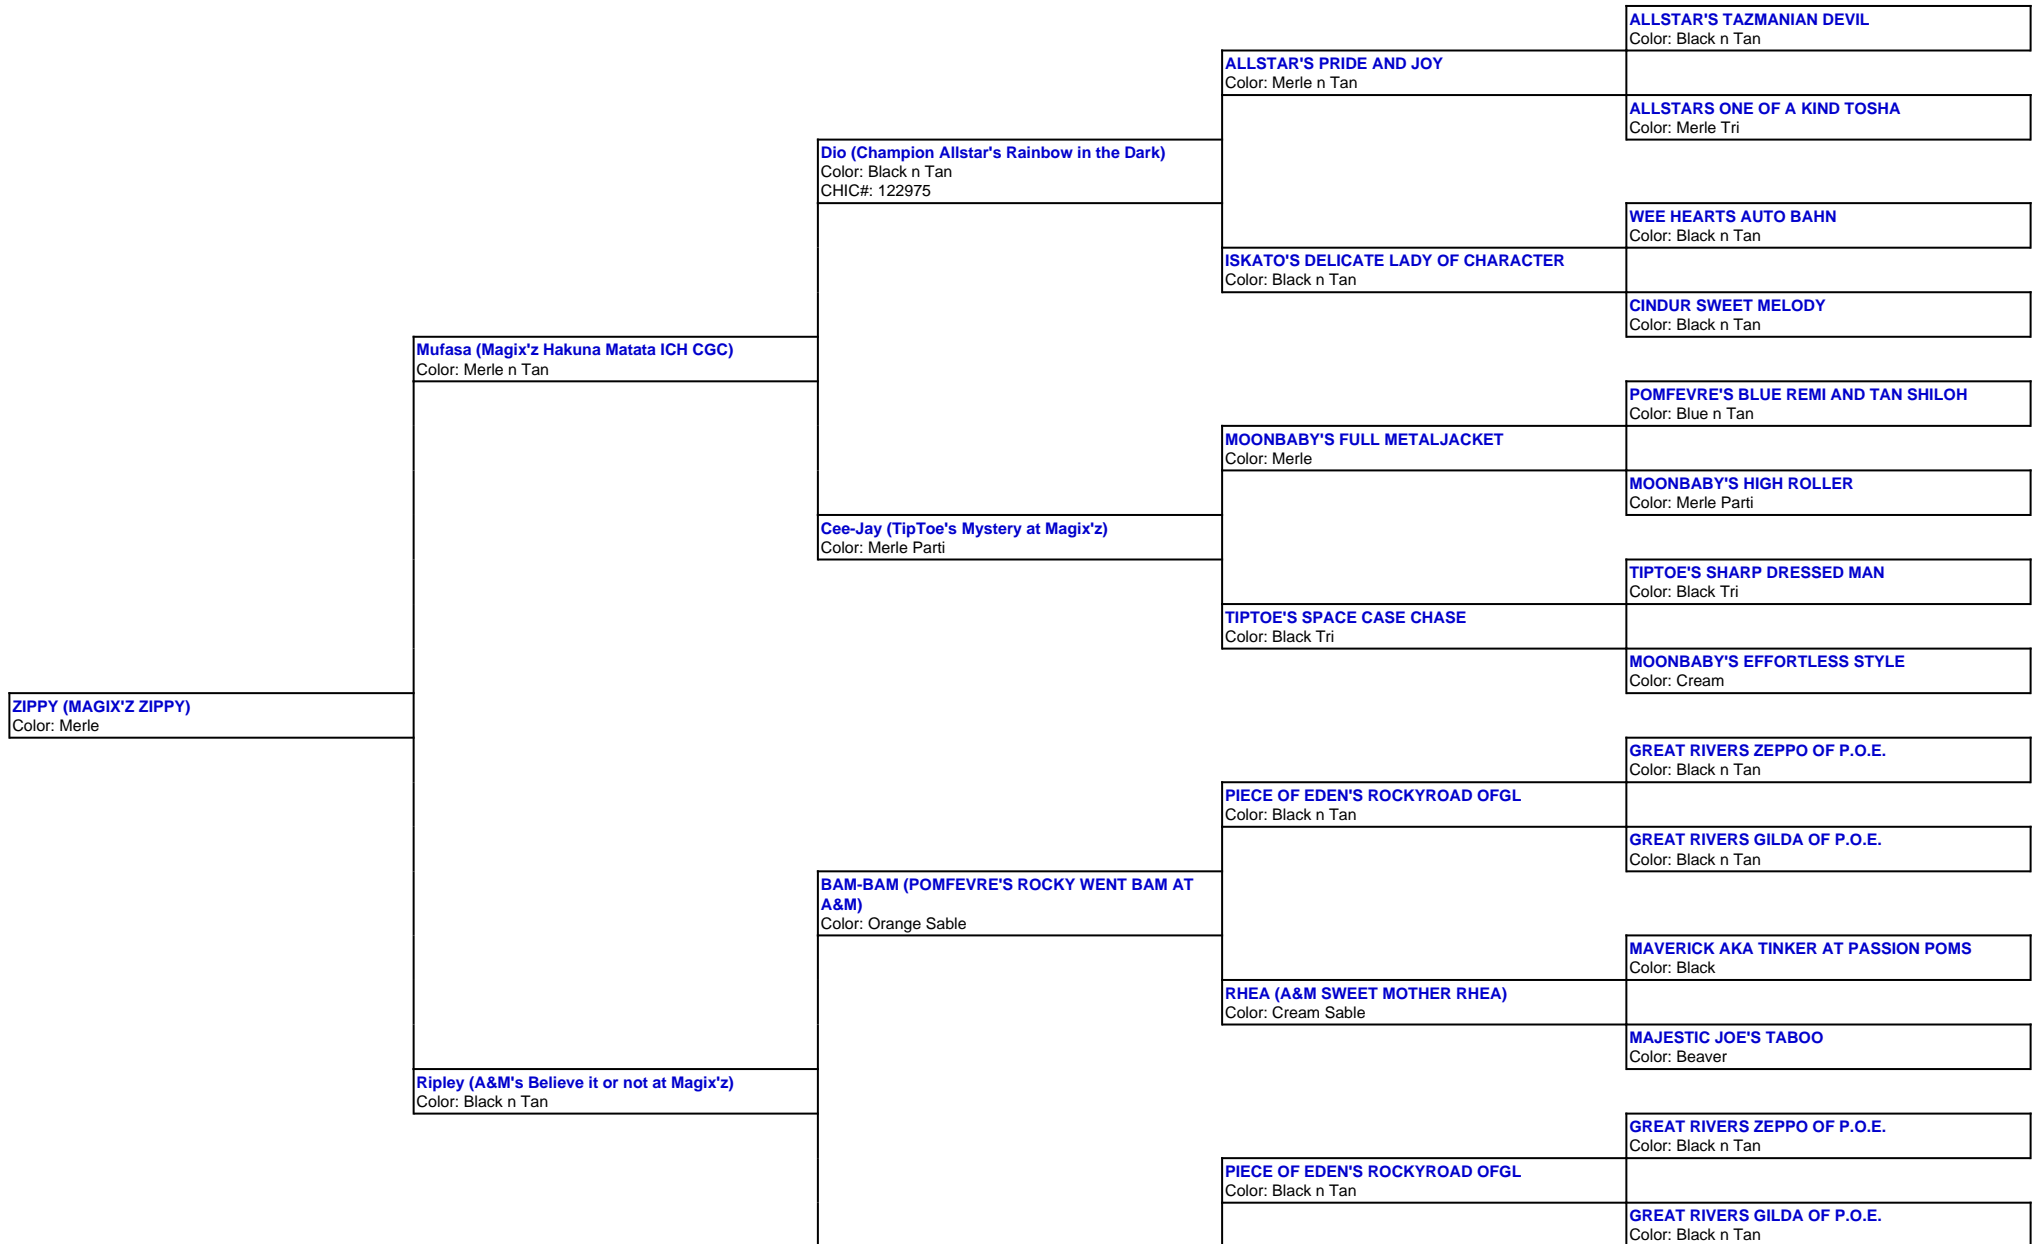

For a more detailed version of this pedigree:
<https://www.magixzpoms.com/profile/magixz-zippy>

Pedigree For:
 ZIPPY (MAGIX'Z ZIPPY)

KAYLA (A&M'S KUTIE KAYLA)
Color: Orange Sable

TIME BANDIT
Color: Black

ENNA (ANGELIC NOBLE ENNA)
Color: Sable

ROYCES LITTLE CRICKET CASSIE
Color: Black Parti