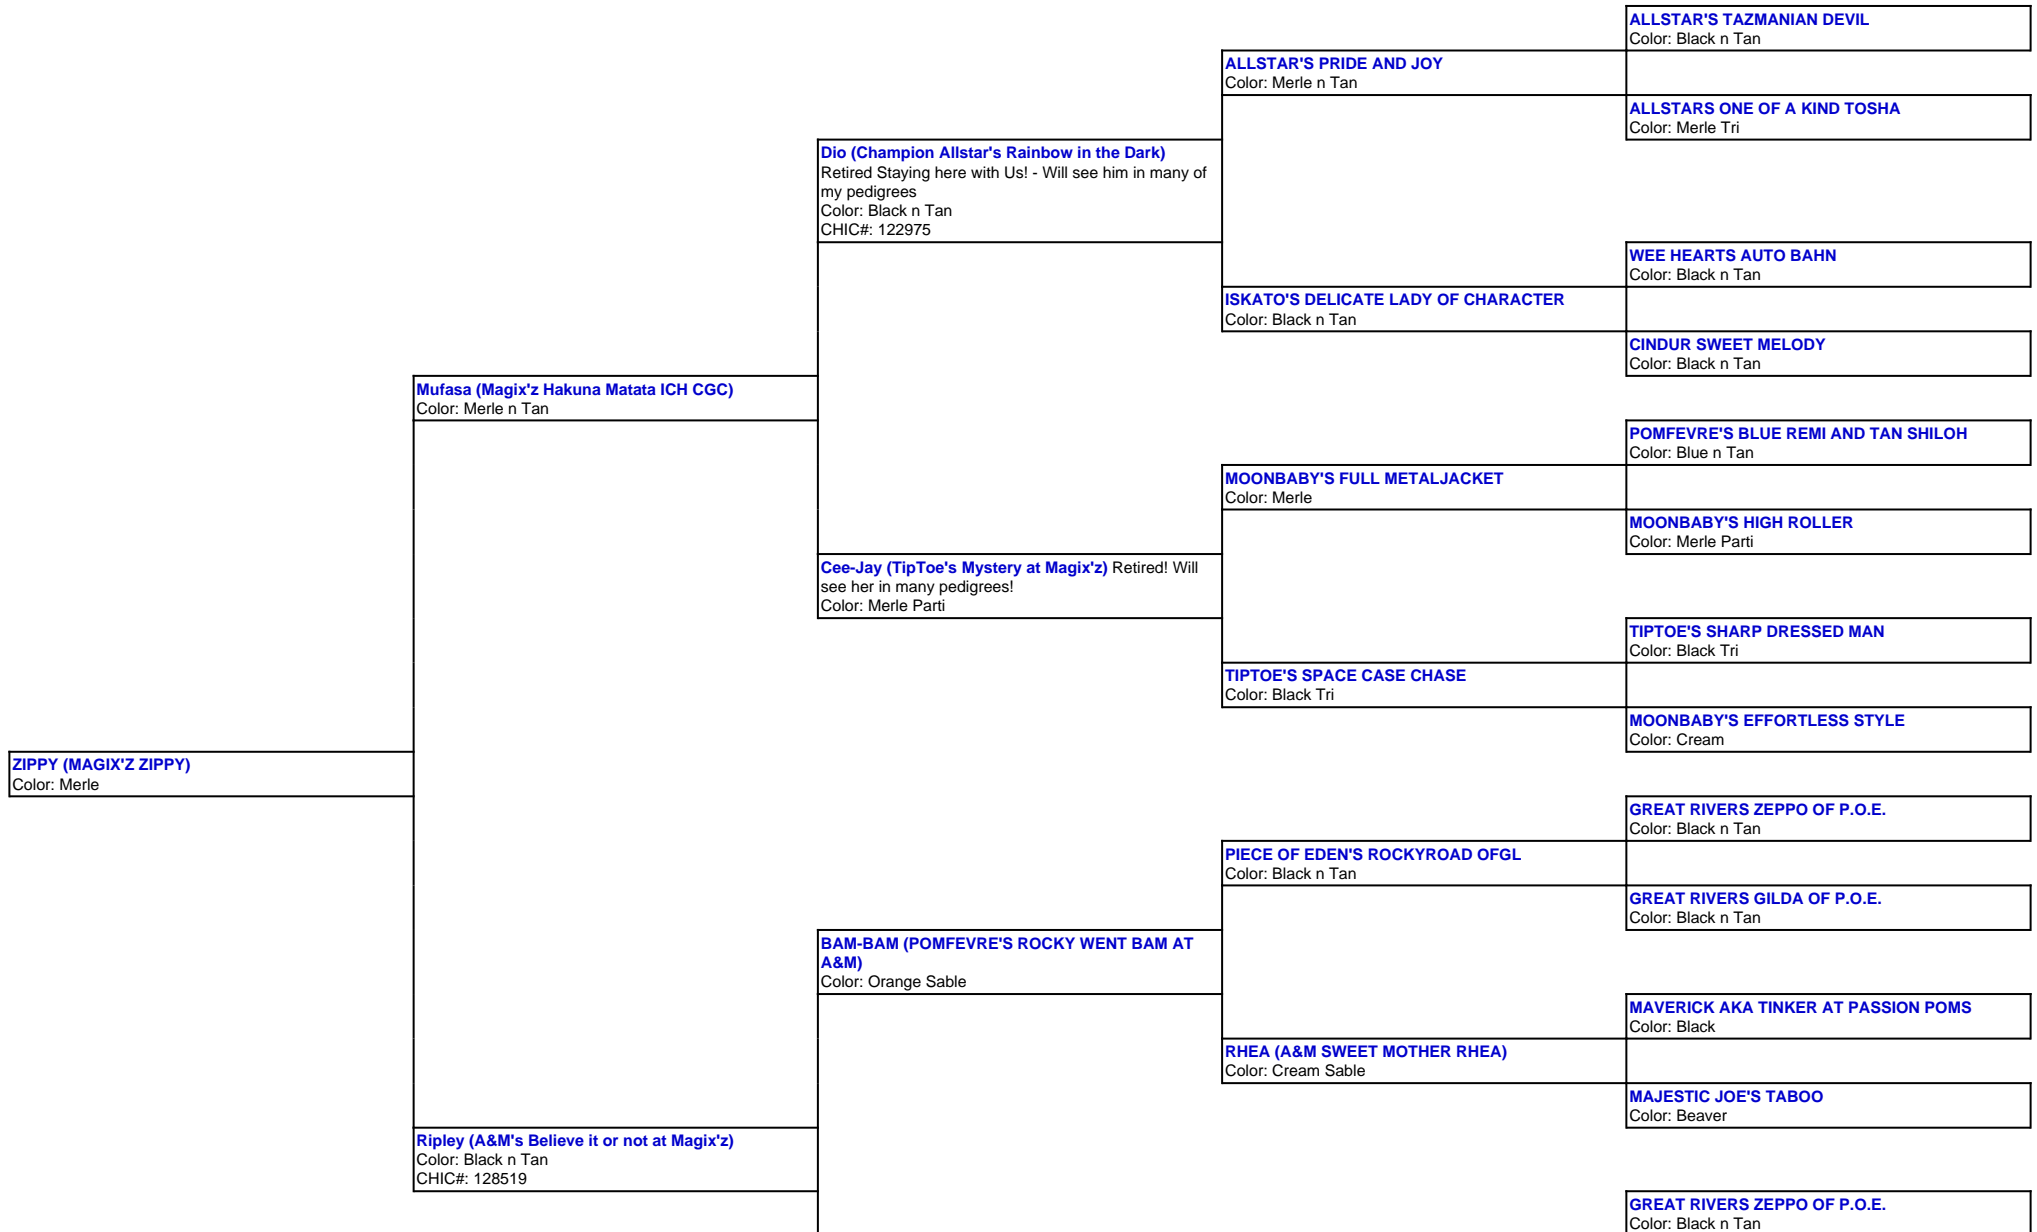

For a more detailed version of this pedigree:
<https://www.magixzpoms.com/profile/magixz-zippy>

Pedigree For:
 ZIPPY (MAGIX'Z ZIPPY)

	PIECE OF EDEN'S ROCKYROAD OFGL Color: Black n Tan	
KAYLA (A&M'S KUTIE KAYLA) Color: Orange Sable		GREAT RIVERS GILDA OF P.O.E. Color: Black n Tan
		TIME BANDIT Color: Black
	ENNA (ANGELIC NOBLE ENNA) Color: Sable	
		ROYCES LITTLE CRICKET CASSIE Color: Black Parti