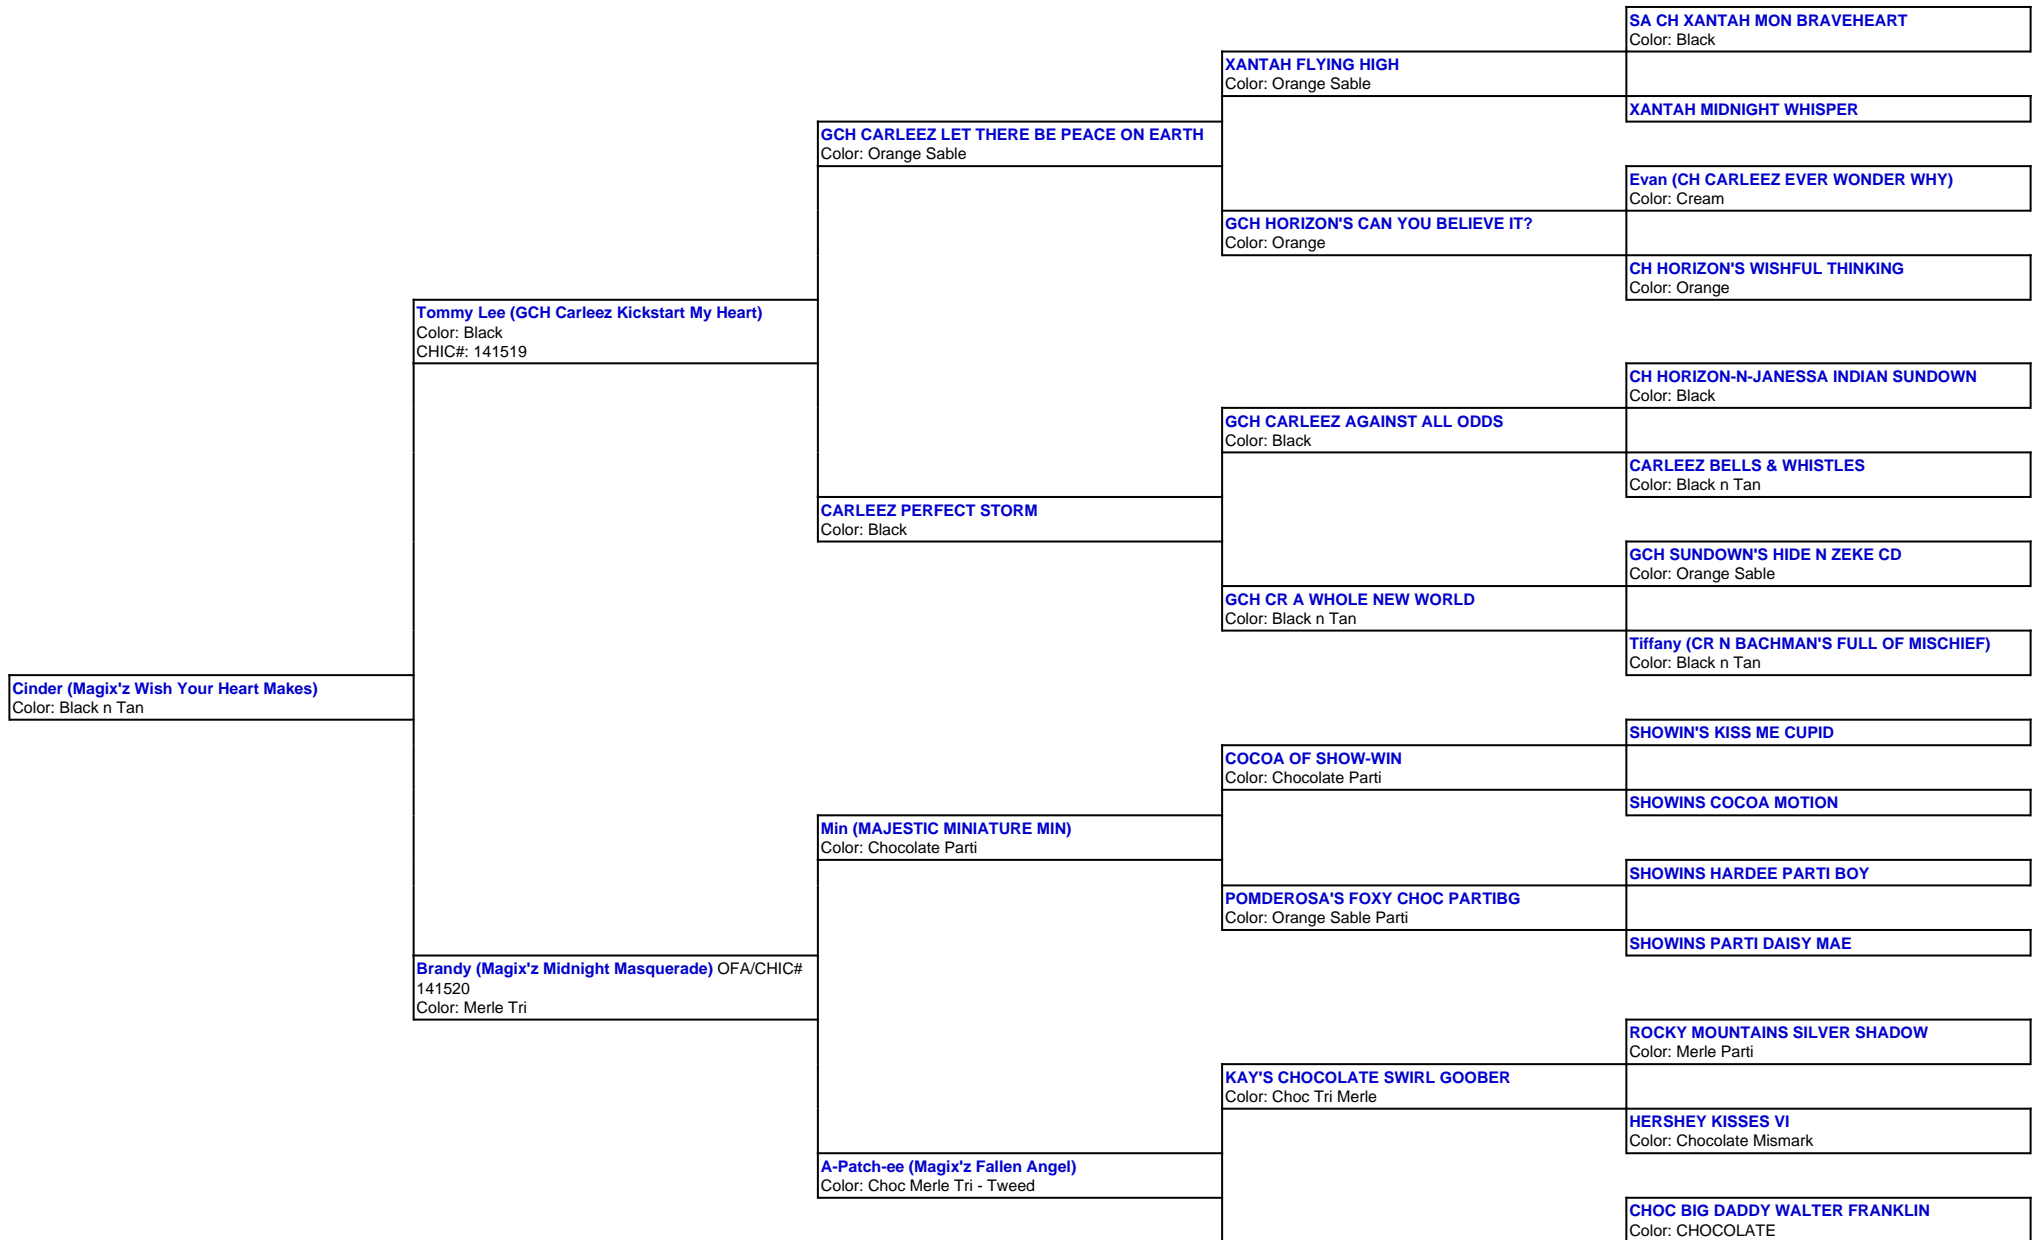

For a more detailed version of this pedigree:

<https://www.magixzpoms.com/profile/magixz-wish-your-heart-makes>

Pedigree For:
Cinder (Magix'z Wish Your Heart Makes)

PRINCESS TASSIE

Color: Black n Tan

ASHLEY GABRIELLE'S HOLLYWOOD STAR

Color: Black Mismark