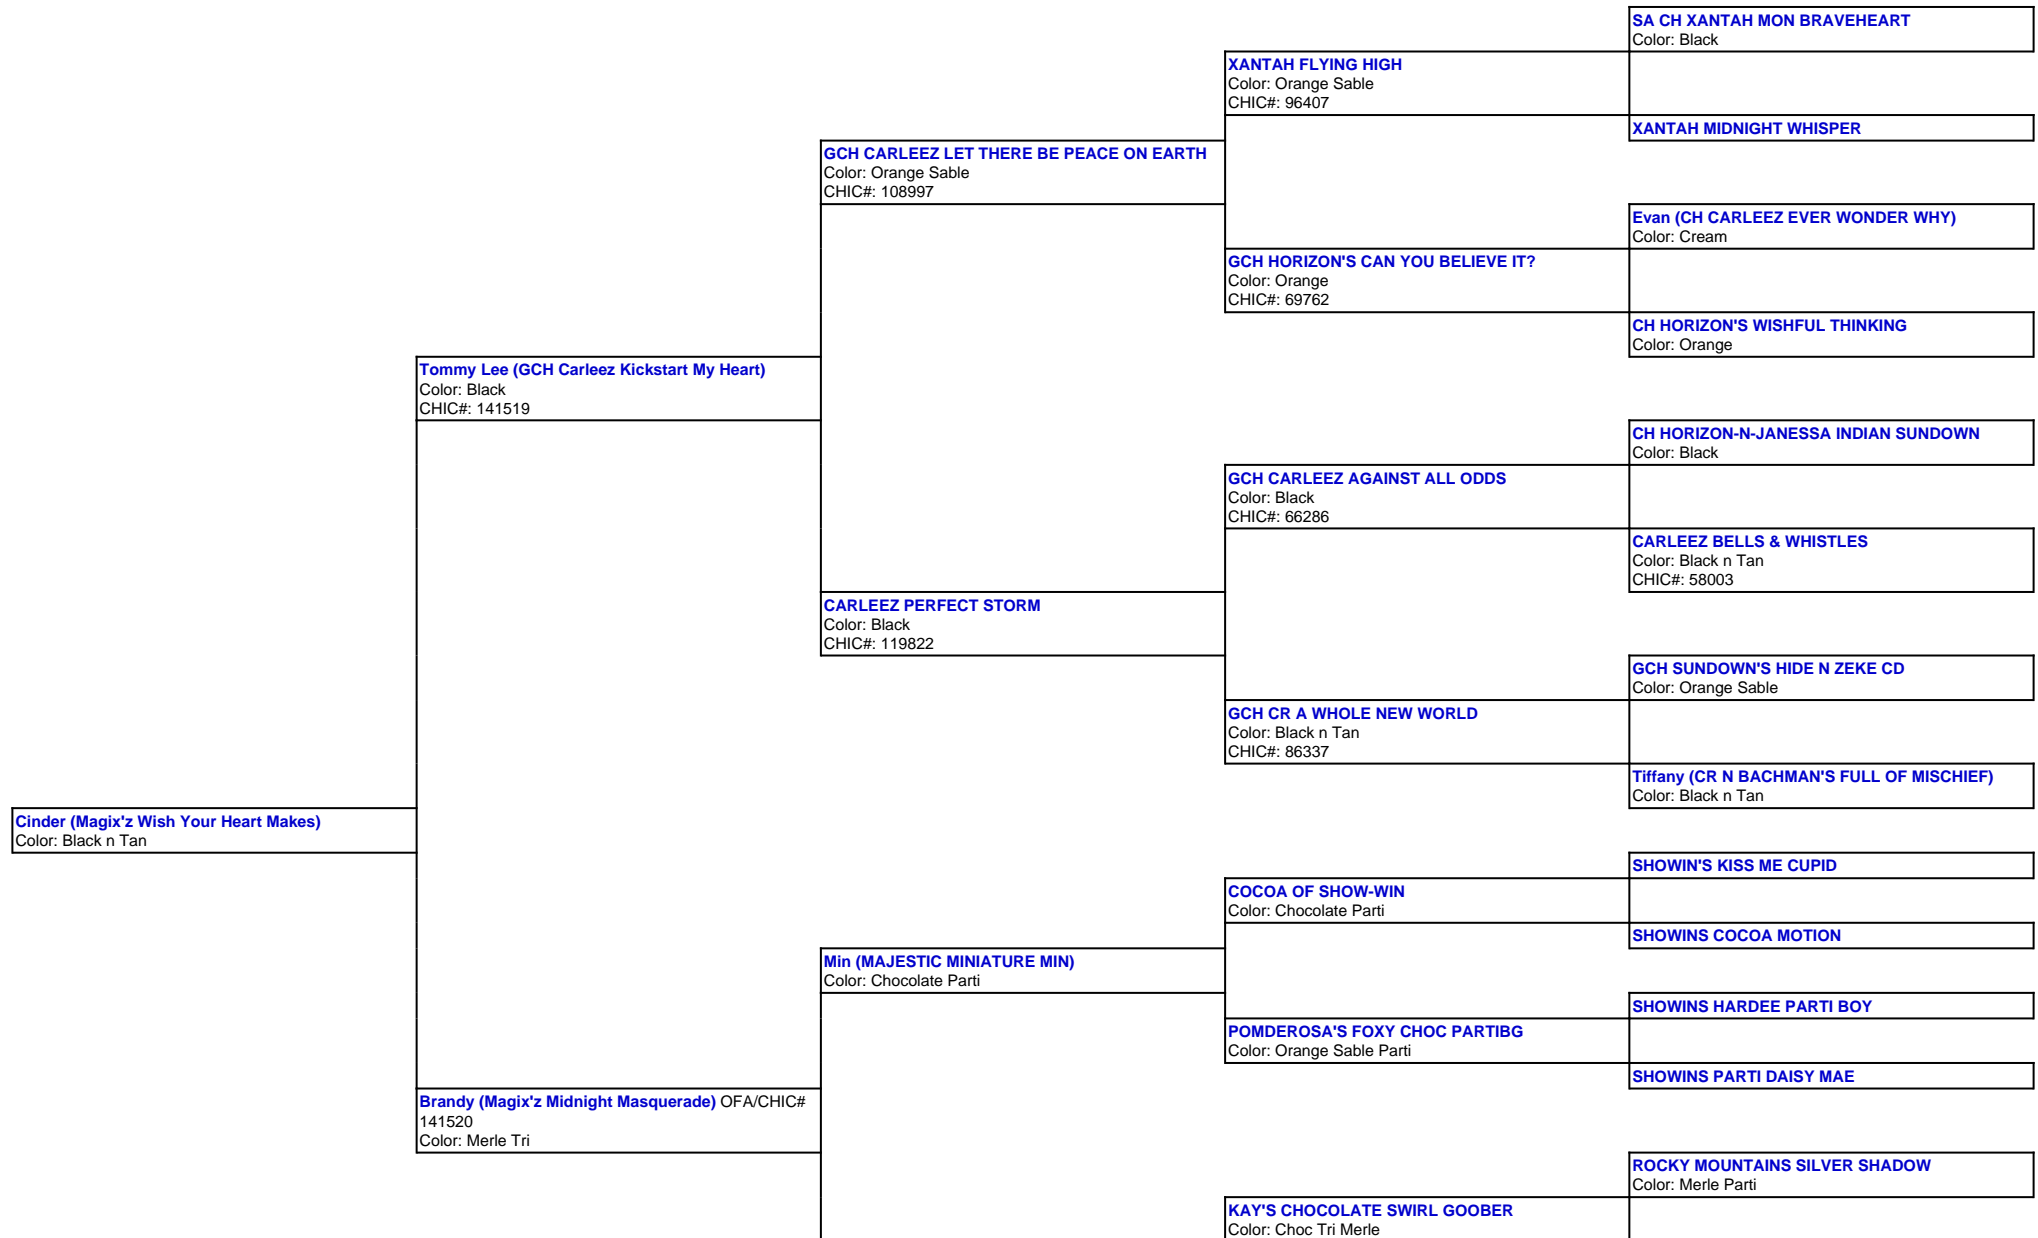

For a more detailed version of this pedigree:

<https://www.magixzpoms.com/profile/magixz-wish-your-heart-makes>

Pedigree For:  
Cinder (Magix'z Wish Your Heart Makes)

**A-Patch-ee (Magix'z Fallen Angel)**  
Color: Choc Merle Tri - Tweed

**HERSHEY KISSES VI**  
Color: Chocolate Mismatch

**CHOC BIG DADDY WALTER FRANKLIN**  
Color: CHOCOLATE

**PRINCESS TASSIE**  
Color: Black n Tan

**ASHLEY GABRIELLE'S HOLLYWOOD STAR**  
Color: Black Mismatch