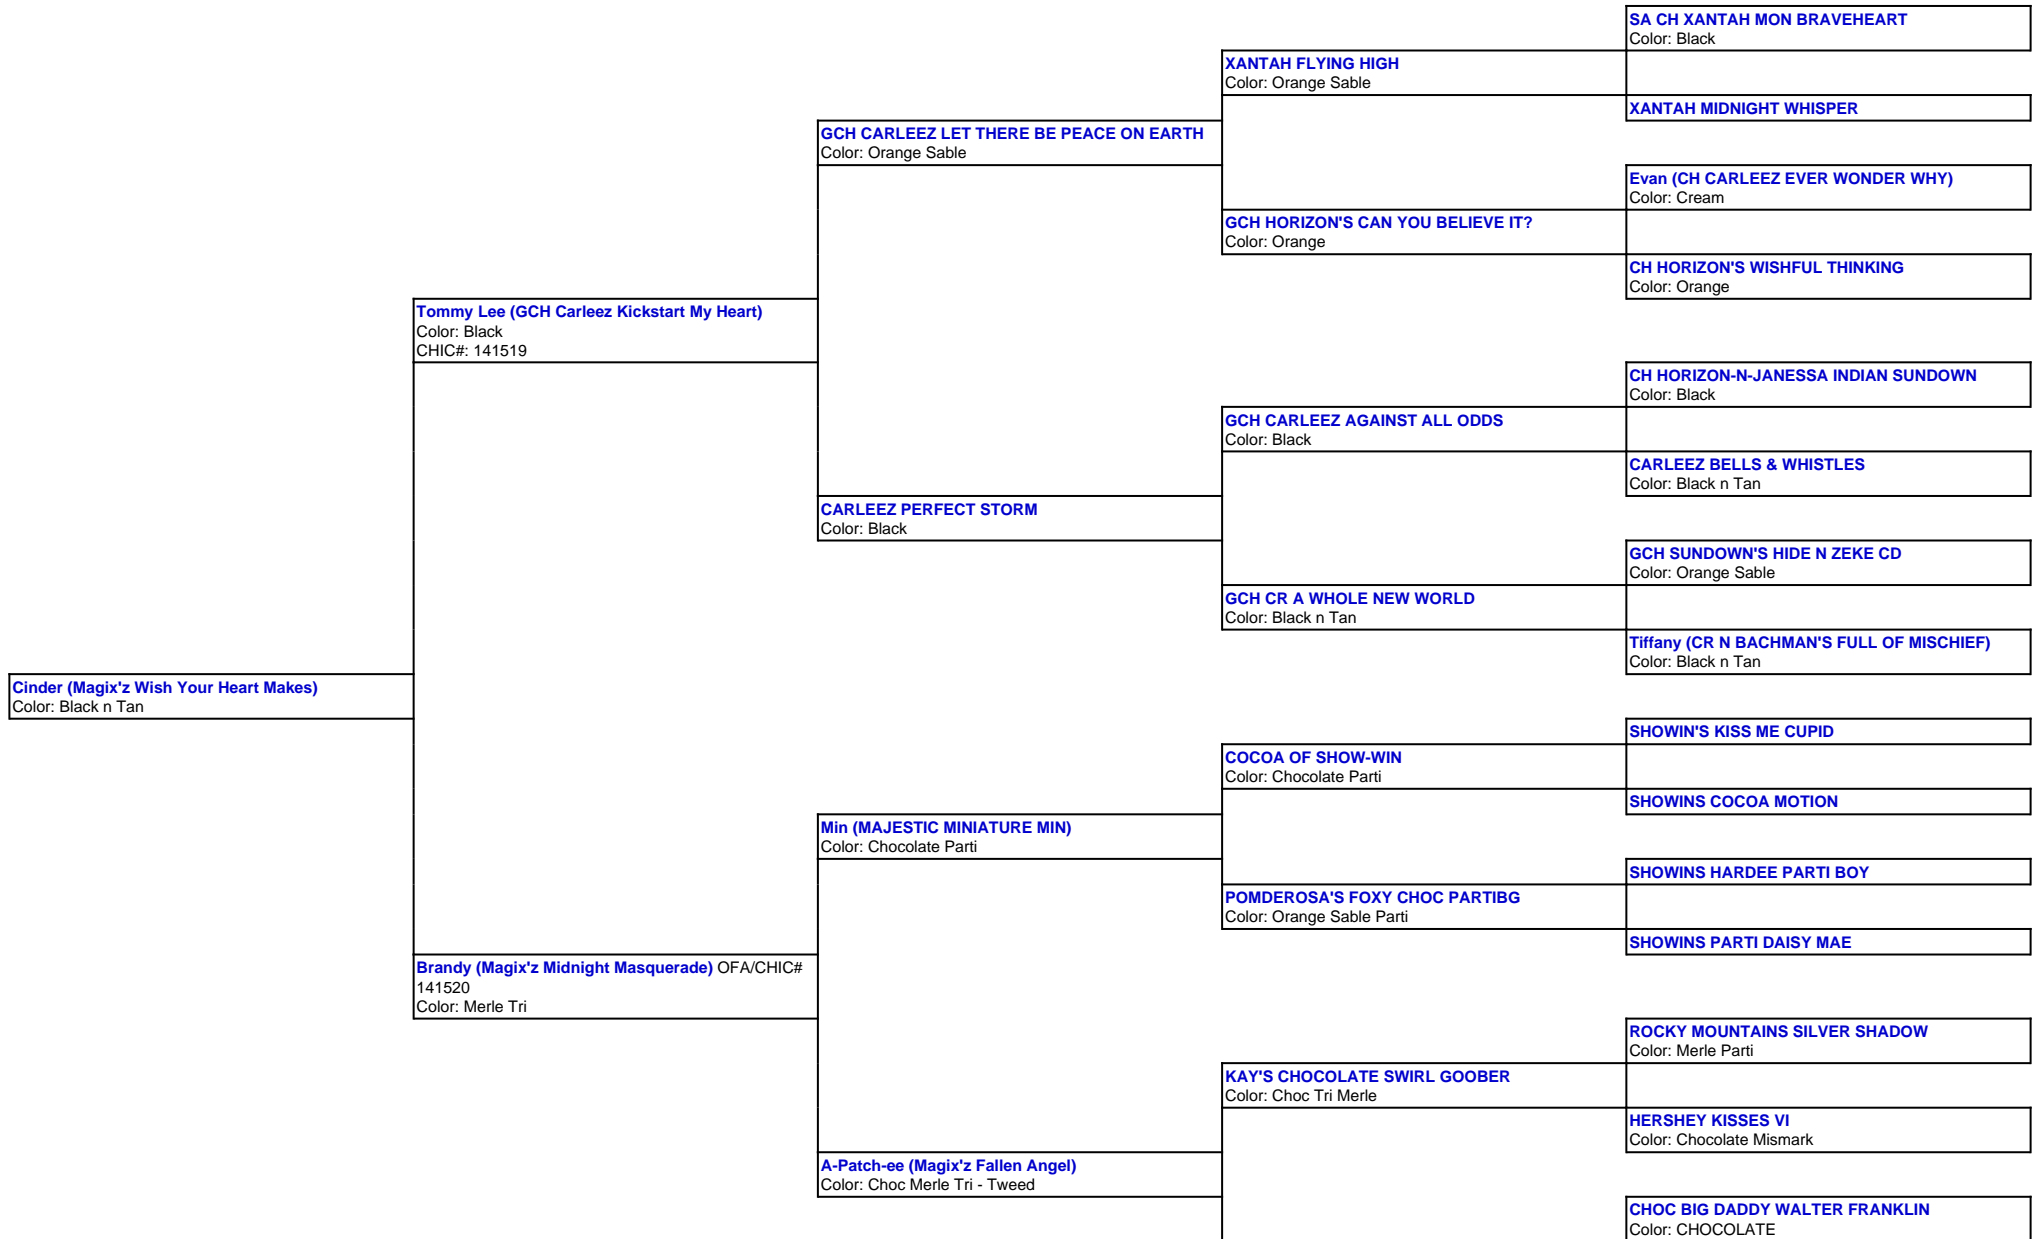

For a more detailed version of this pedigree:

<https://www.magixzpoms.com/profile/magixz-wish-your-heart-makes>

Pedigree For:
Cinder (Magix'z Wish Your Heart Makes)

PRINCESS TASSIE

Color: Black n Tan

ASHLEY GABRIELLE'S HOLLYWOOD STAR

Color: Black Mismark