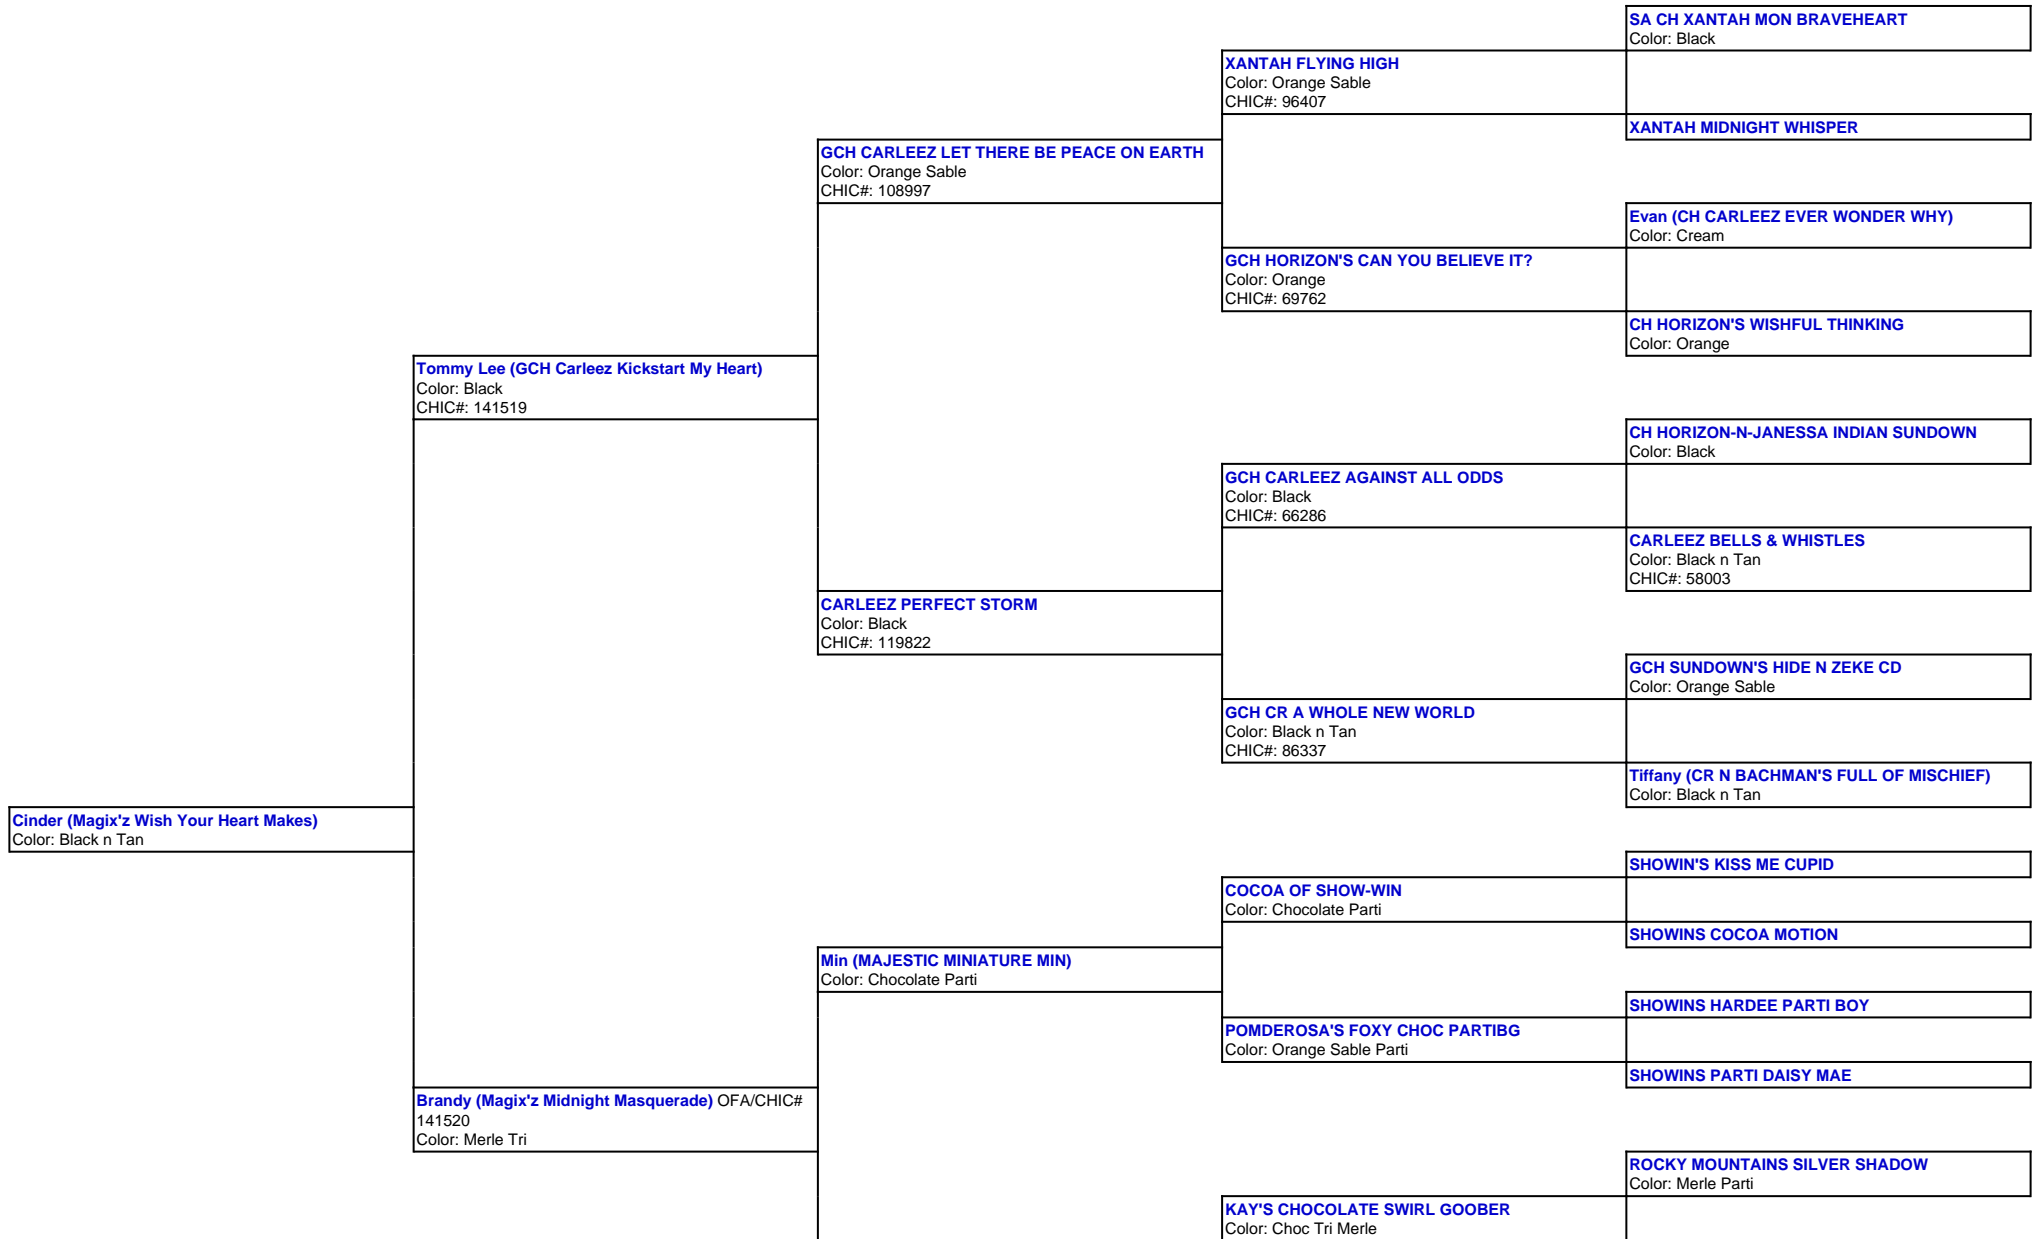

For a more detailed version of this pedigree:

<https://www.magixzpoms.com/profile/magixz-wish-your-heart-makes>

Pedigree For:  
Cinder (Magix'z Wish Your Heart Makes)

**A-Patch-ee (Magix'z Fallen Angel)**  
Color: Choc Merle Tri - Tweed

**HERSHEY KISSES VI**  
Color: Chocolate Mismatch

**PRINCESS TASSIE**  
Color: Black n Tan

**CHOC BIG DADDY WALTER FRANKLIN**  
Color: CHOCOLATE

**ASHLEY GABRIELLE'S HOLLYWOOD STAR**  
Color: Black Mismatch