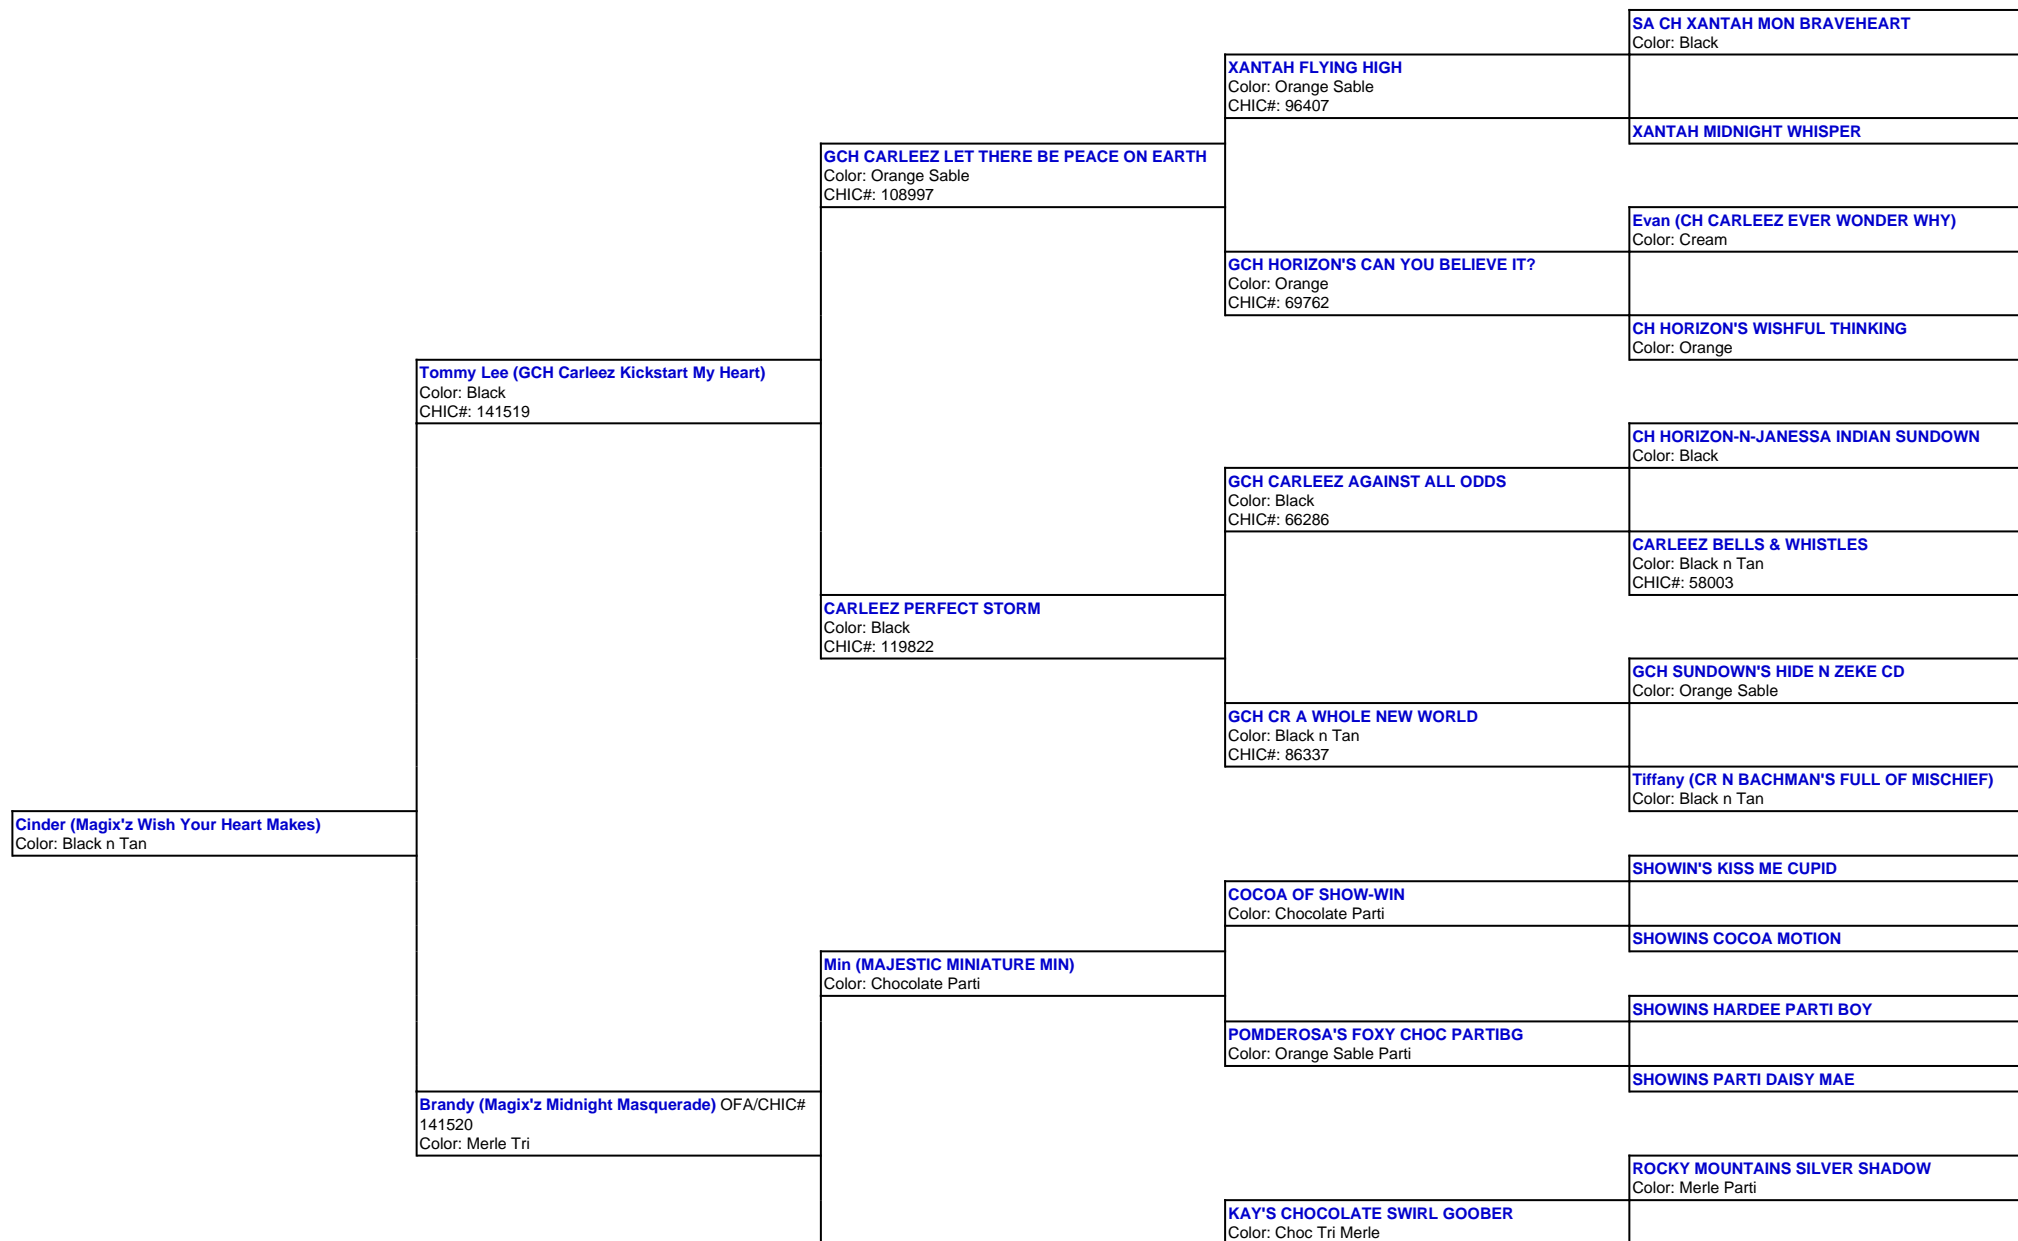

For a more detailed version of this pedigree:

<https://www.magixzpoms.com/profile/magixz-wish-your-heart-makes>

Pedigree For:
Cinder (Magix'z Wish Your Heart Makes)

A-Patch-ee (Magix'z Fallen Angel)
Color: Choc Merle Tri - Tweed

HERSHEY KISSES VI
Color: Chocolate Mismatch

PRINCESS TASSIE
Color: Black n Tan

CHOC BIG DADDY WALTER FRANKLIN
Color: CHOCOLATE

ASHLEY GABRIELLE'S HOLLYWOOD STAR
Color: Black Mismatch