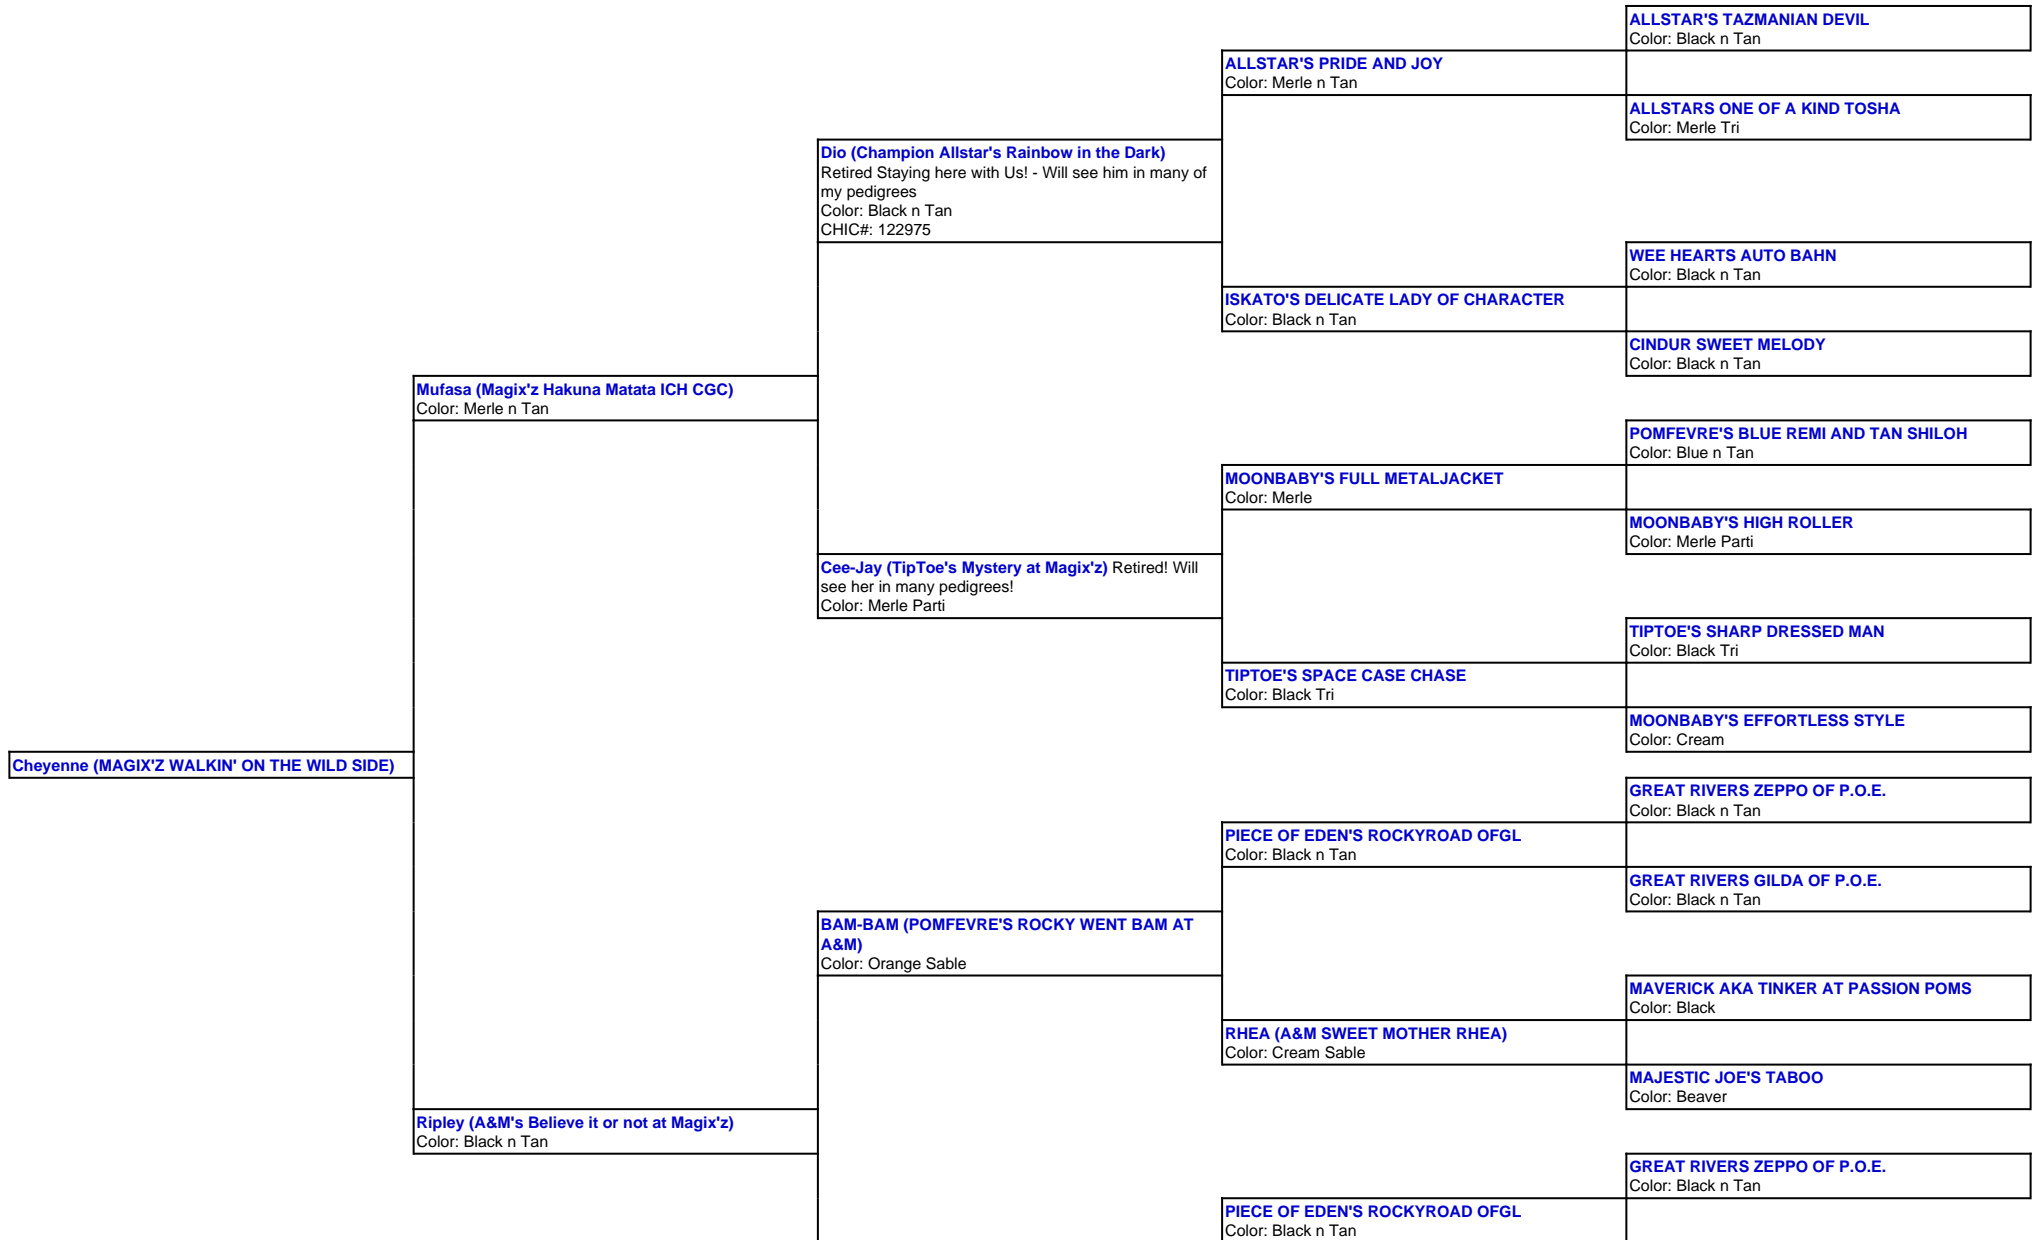

For a more detailed version of this pedigree:

<https://www.magixzpoms.com/profile/magixz-walkin-on-the-wild-side>

Pedigree For:

Cheyenne (MAGIX'Z WALKIN' ON THE WILD SIDE)

**KAYLA (A&M'S KUTIE KAYLA)**  
Color: Orange Sable

**GREAT RIVERS GILDA OF P.O.E.**  
Color: Black n Tan

**ENNA (ANGELIC NOBLE ENNA)**  
Color: Sable

**TIME BANDIT**  
Color: Black

**ROYCES LITTLE CRICKET CASSIE**  
Color: Black Parti