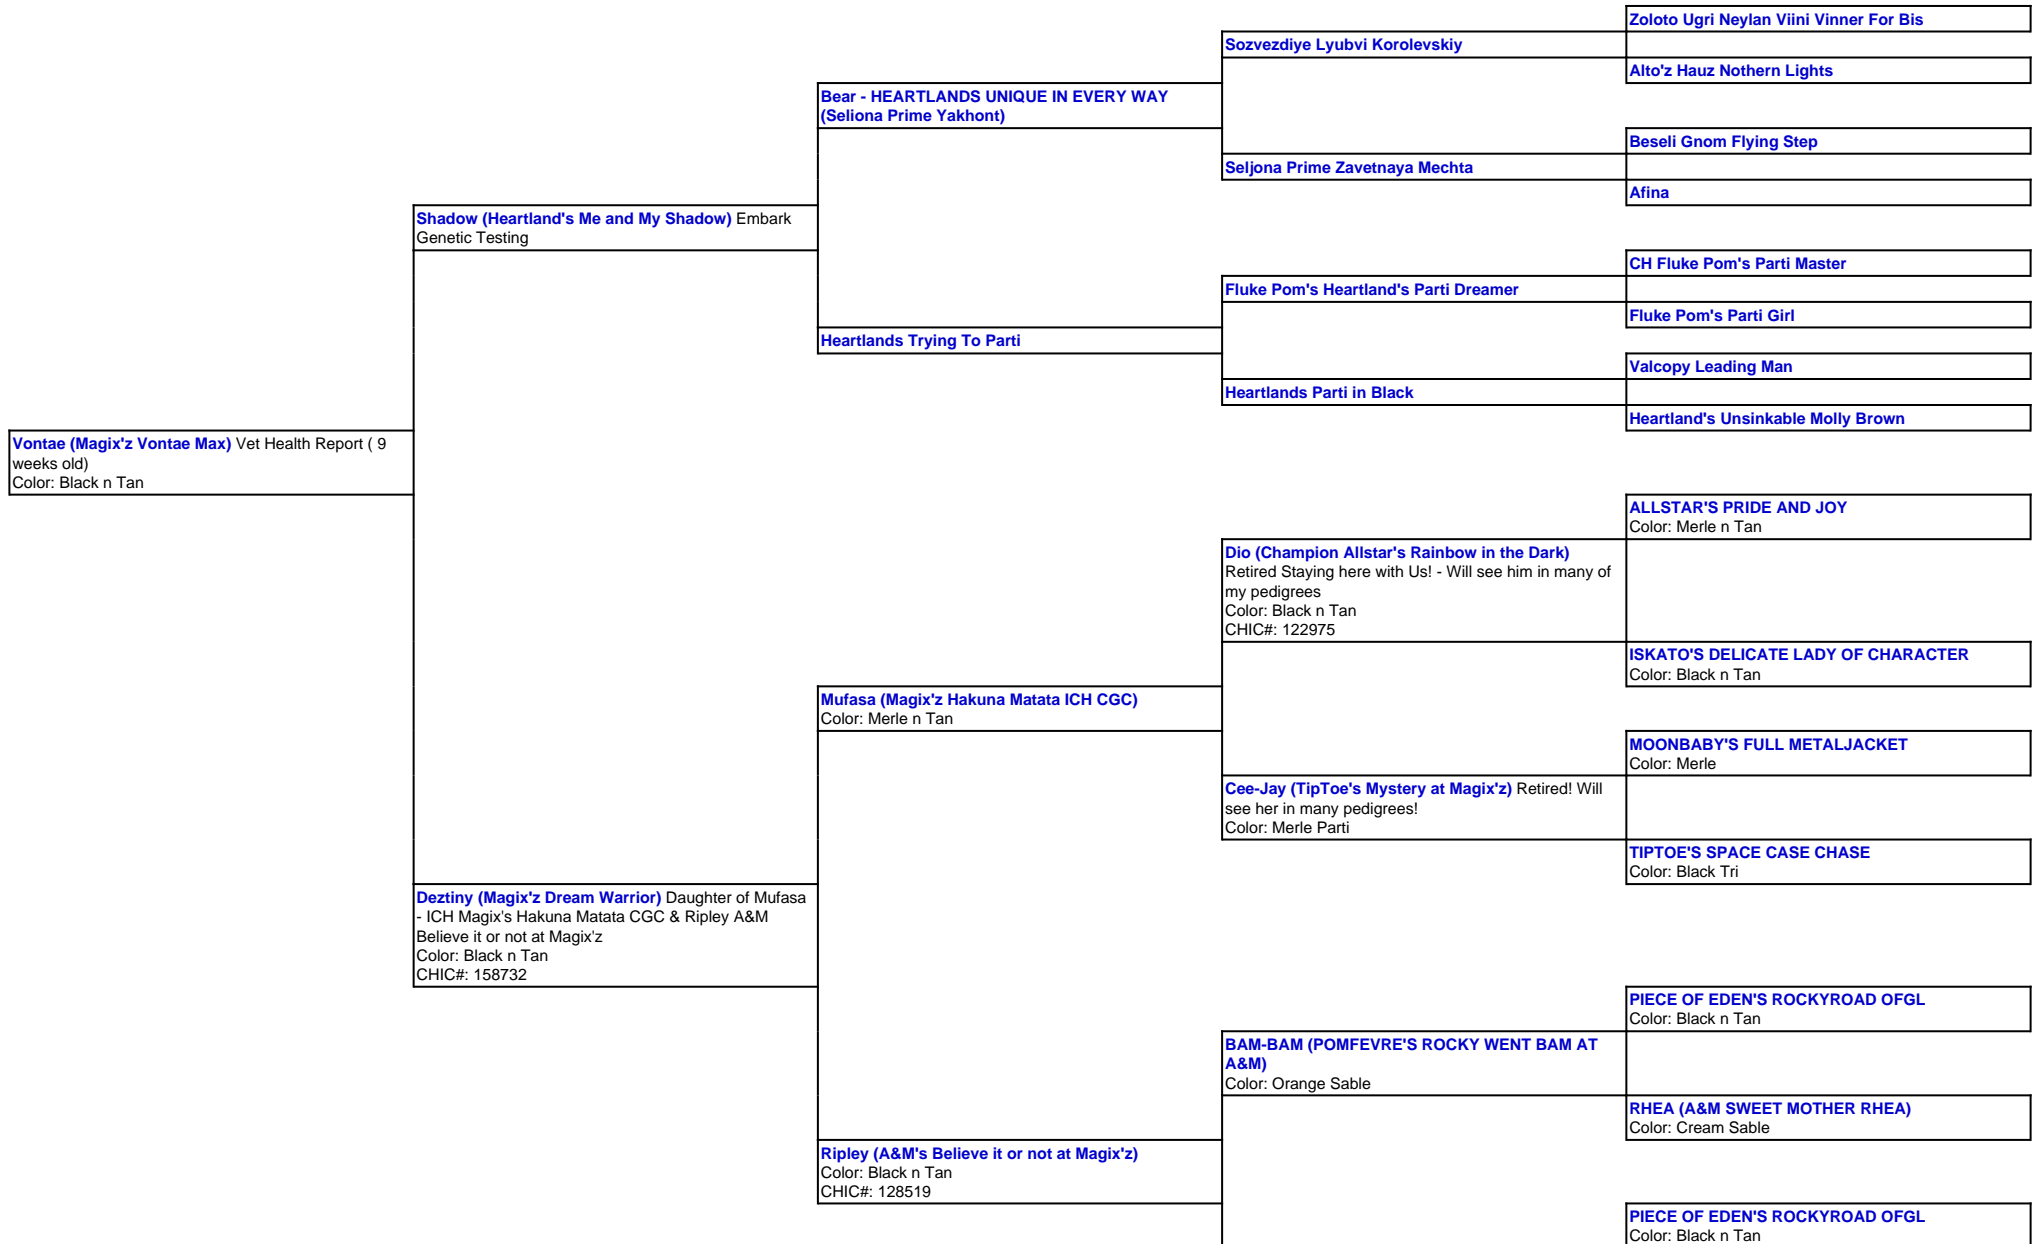

For a more detailed version of this pedigree:  
<https://www.magixzpoms.com/profile/magixz-vontae-max>

Pedigree For:  
 Vontae (Magix'z Vontae Max)

**KAYLA (A&M'S KUTIE KAYLA)**  
Color: Orange Sable

**ENNA (ANGELIC NOBLE ENNA)**  
Color: Sable