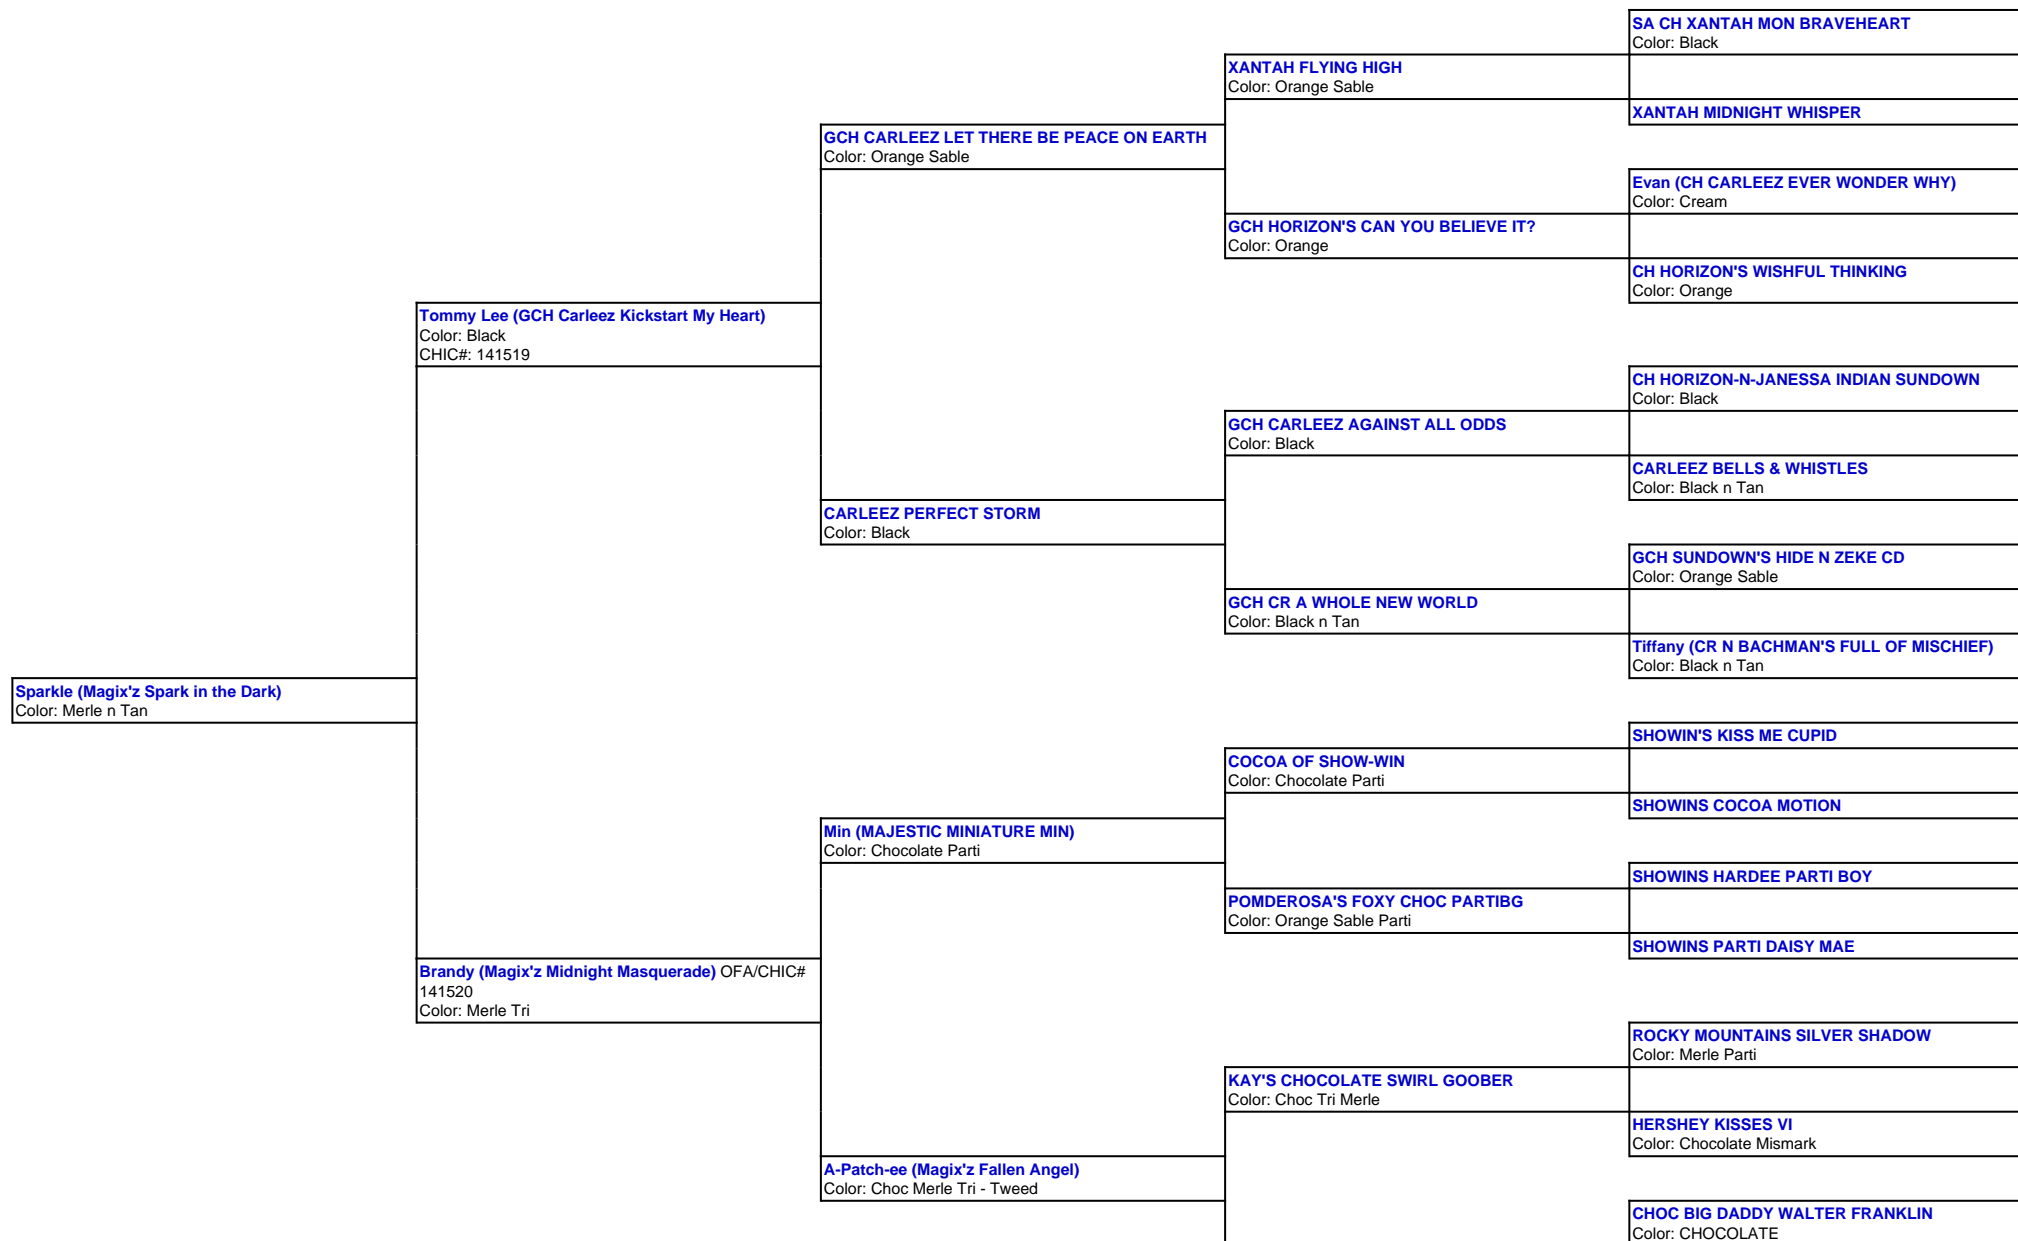

For a more detailed version of this pedigree:

<https://www.magixzpoms.com/profile/magixz-spark-in-the-dark>

Pedigree For:
Sparkle (Magix'z Spark in the Dark)

PRINCESS TASSIE

Color: Black n Tan

ASHLEY GABRIELLE'S HOLLYWOOD STAR

Color: Black Mismark