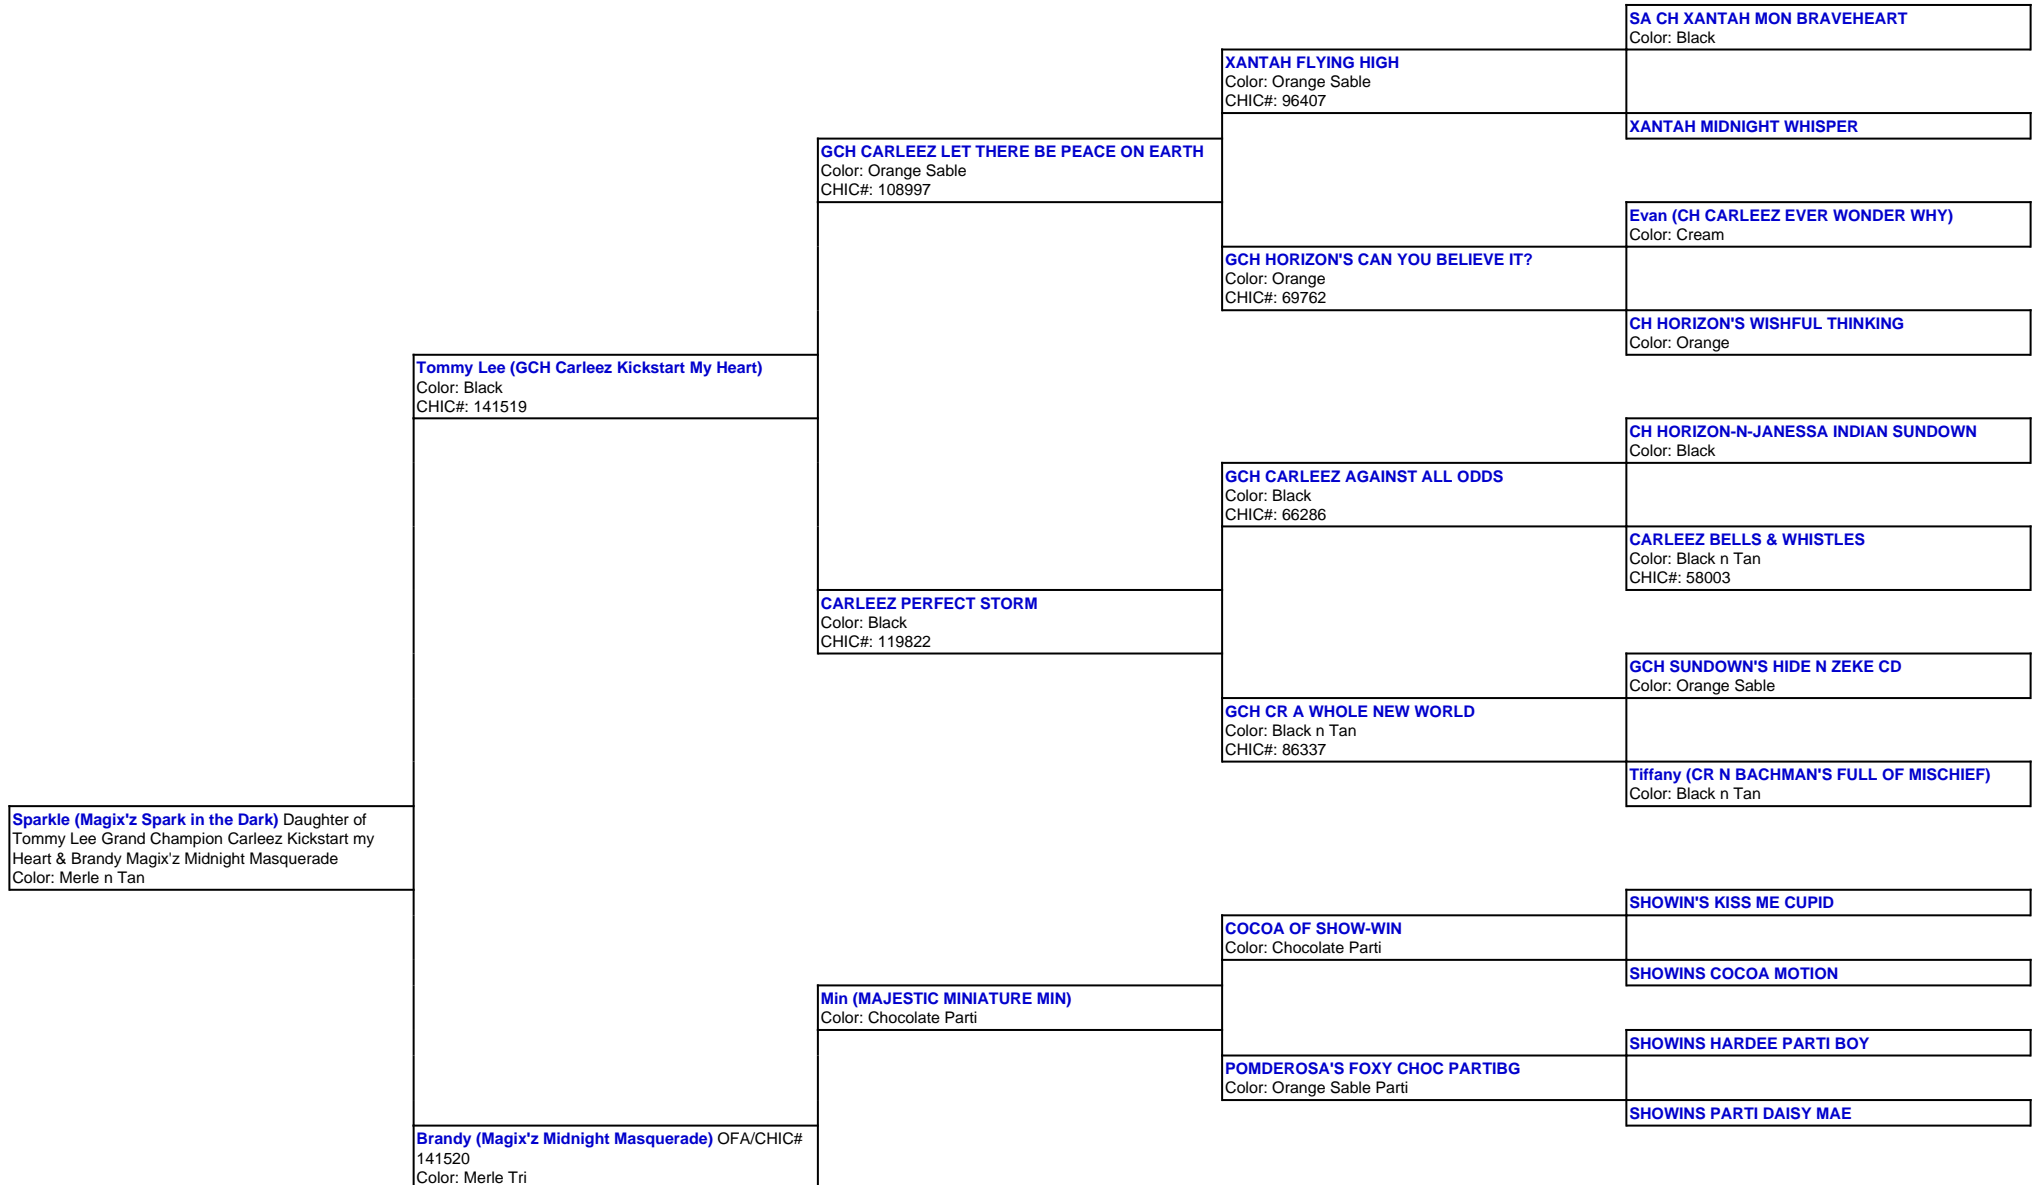

For a more detailed version of this pedigree:

<https://www.magixzpoms.com/profile/magixz-spark-in-the-dark>

Pedigree For:

Sparkle (Magix'z Spark in the Dark)

Daughter of Tommy Lee Grand Champion Carleez Kickstart my Heart & Brandy Magix'z Midnight Masquerade

		ROCKY MOUNTAINS SILVER SHADOW Color: Merle Parti
	KAY'S CHOCOLATE SWIRL GOOBER Color: Choc Tri Merle	
A-Patch-ee (Magix'z Fallen Angel) Color: Choc Merle Tri - Tweed		HERSHEY KISSES VI Color: Chocolate Mismatch
		CHOC BIG DADDY WALTER FRANKLIN Color: CHOCOLATE
	PRINCESS TASSIE Color: Black n Tan	
		ASHLEY GABRIELLE'S HOLLYWOOD STAR Color: Black Mismatch