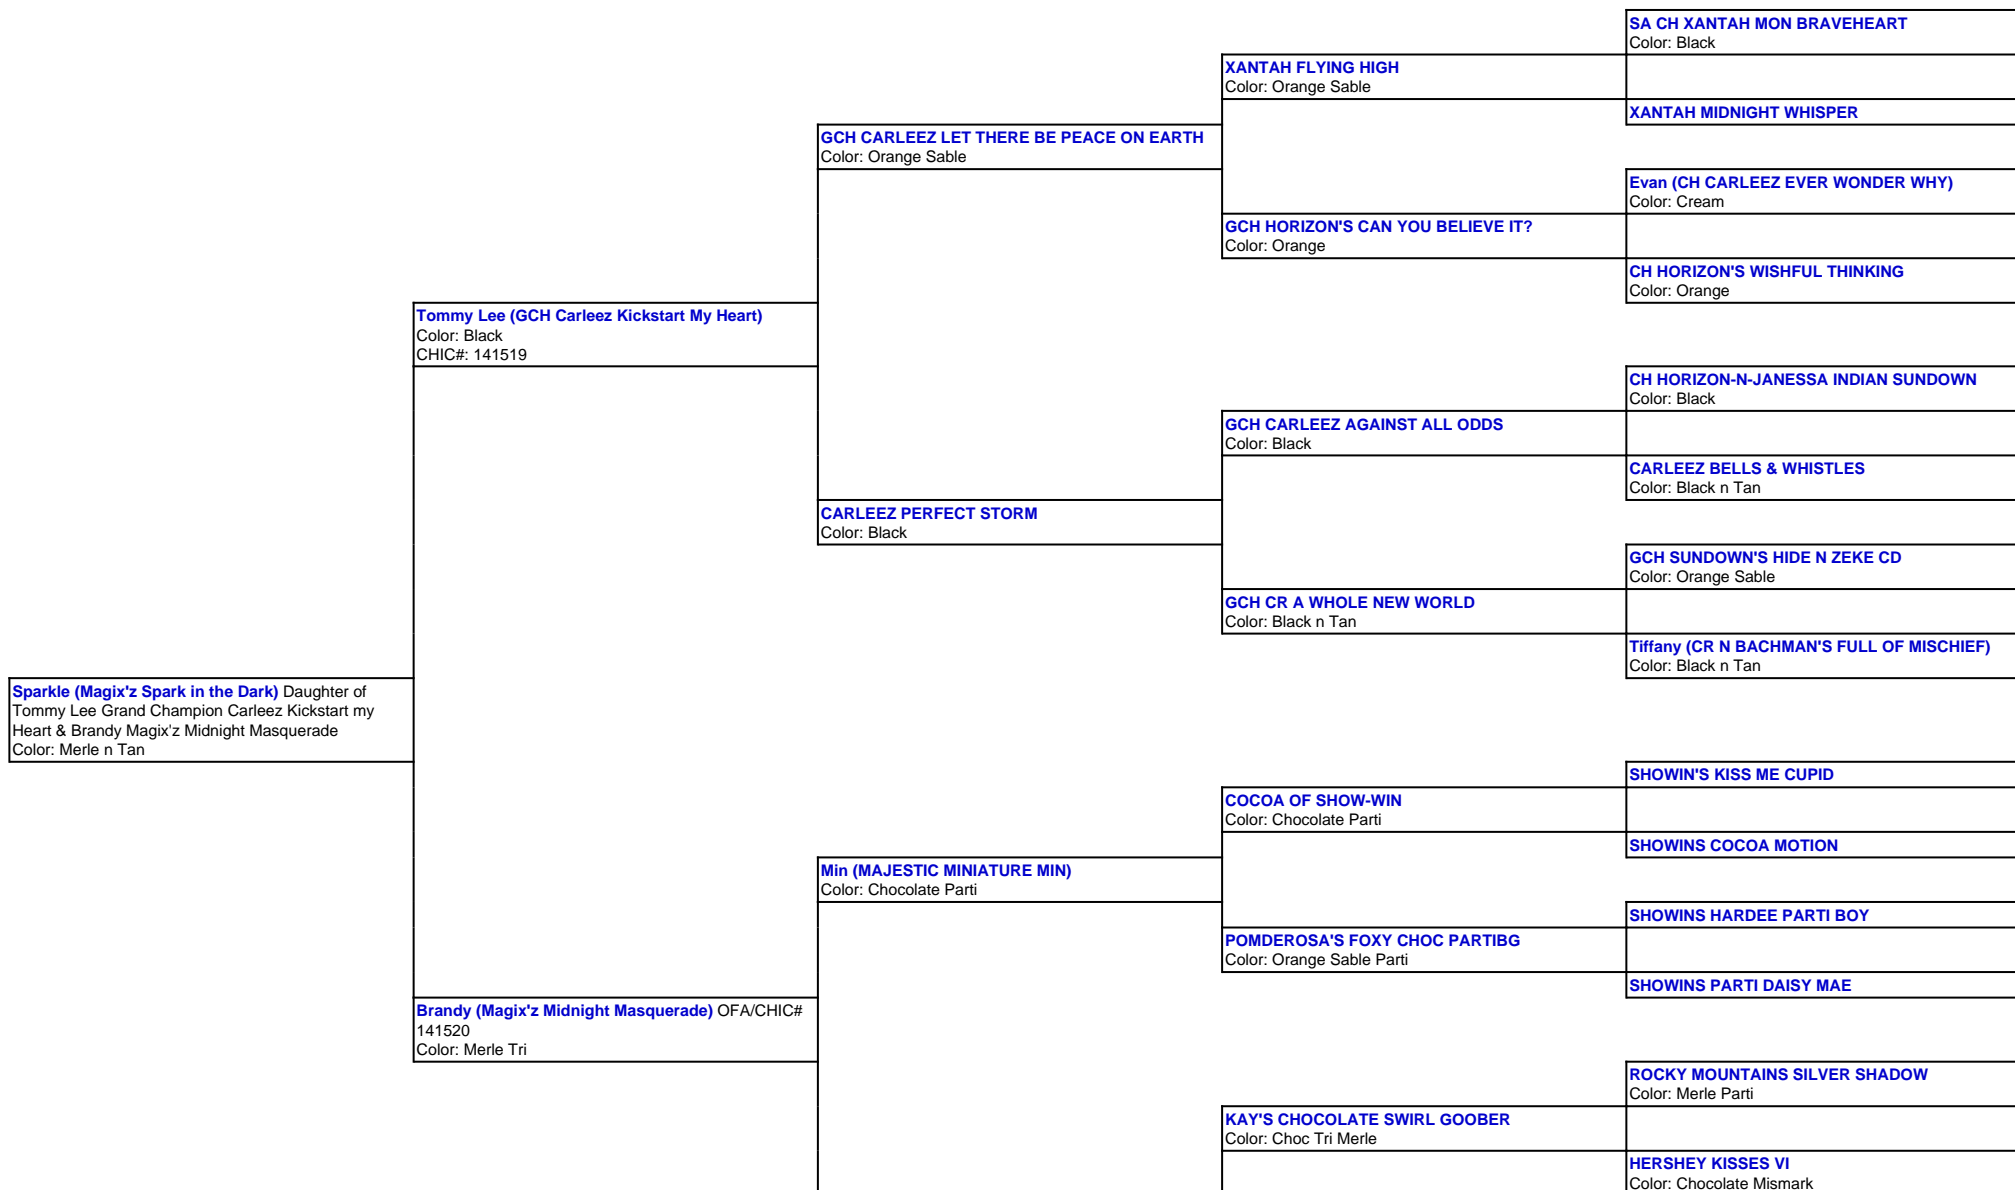

For a more detailed version of this pedigree:

<https://www.magixzpoms.com/profile/magixz-spark-in-the-dark>

Pedigree For:

Sparkle (Magix'z Spark in the Dark)

Daughter of Tommy Lee Grand Champion Carleez Kickstart my Heart & Brandy Magix'z Midnight Masquerade

A-Patch-ee (Magix'z Fallen Angel)
Color: Choc Merle Tri - Tweed

CHOC BIG DADDY WALTER FRANKLIN
Color: CHOCOLATE

PRINCESS TASSIE
Color: Black n Tan

ASHLEY GABRIELLE'S HOLLYWOOD STAR
Color: Black Mismatch