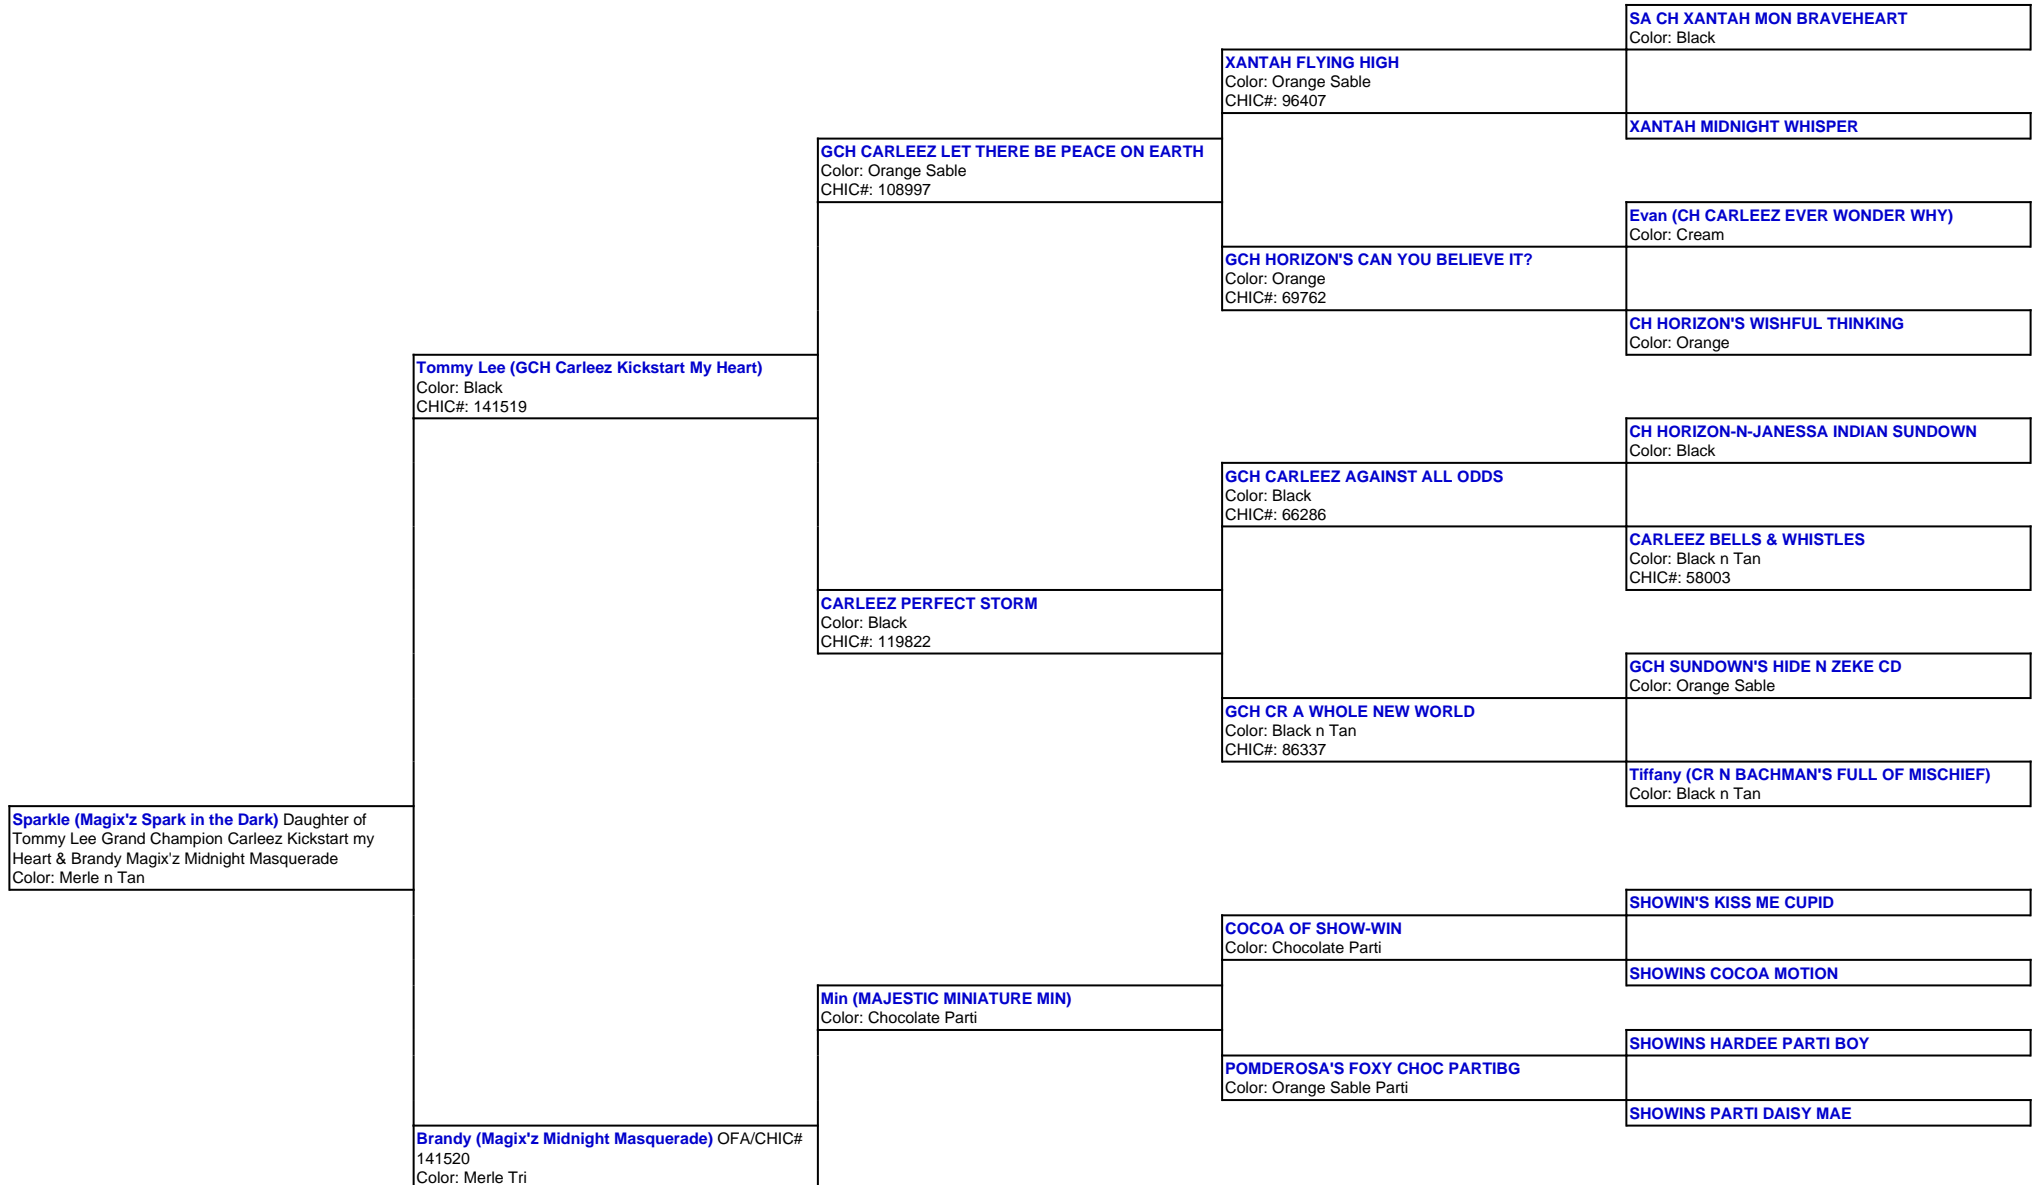

For a more detailed version of this pedigree:

<https://www.magixzpoms.com/profile/magixz-spark-in-the-dark>

Pedigree For:

Sparkle (Magix'z Spark in the Dark)

Daughter of Tommy Lee Grand Champion Carleez Kickstart my Heart & Brandy Magix'z Midnight Masquerade

	<b>ROCKY MOUNTAINS SILVER SHADOW</b> Color: Merle Parti
<b>A-Patch-ee (Magix'z Fallen Angel)</b> Color: Choc Merle Tri - Tweed	<b>KAY'S CHOCOLATE SWIRL GOOBER</b> Color: Choc Tri Merle
	<b>HERSHEY KISSES VI</b> Color: Chocolate Mismatch
	<b>CHOC BIG DADDY WALTER FRANKLIN</b> Color: CHOCOLATE
<b>PRINCESS TASSIE</b> Color: Black n Tan	
	<b>ASHLEY GABRIELLE'S HOLLYWOOD STAR</b> Color: Black Mismatch