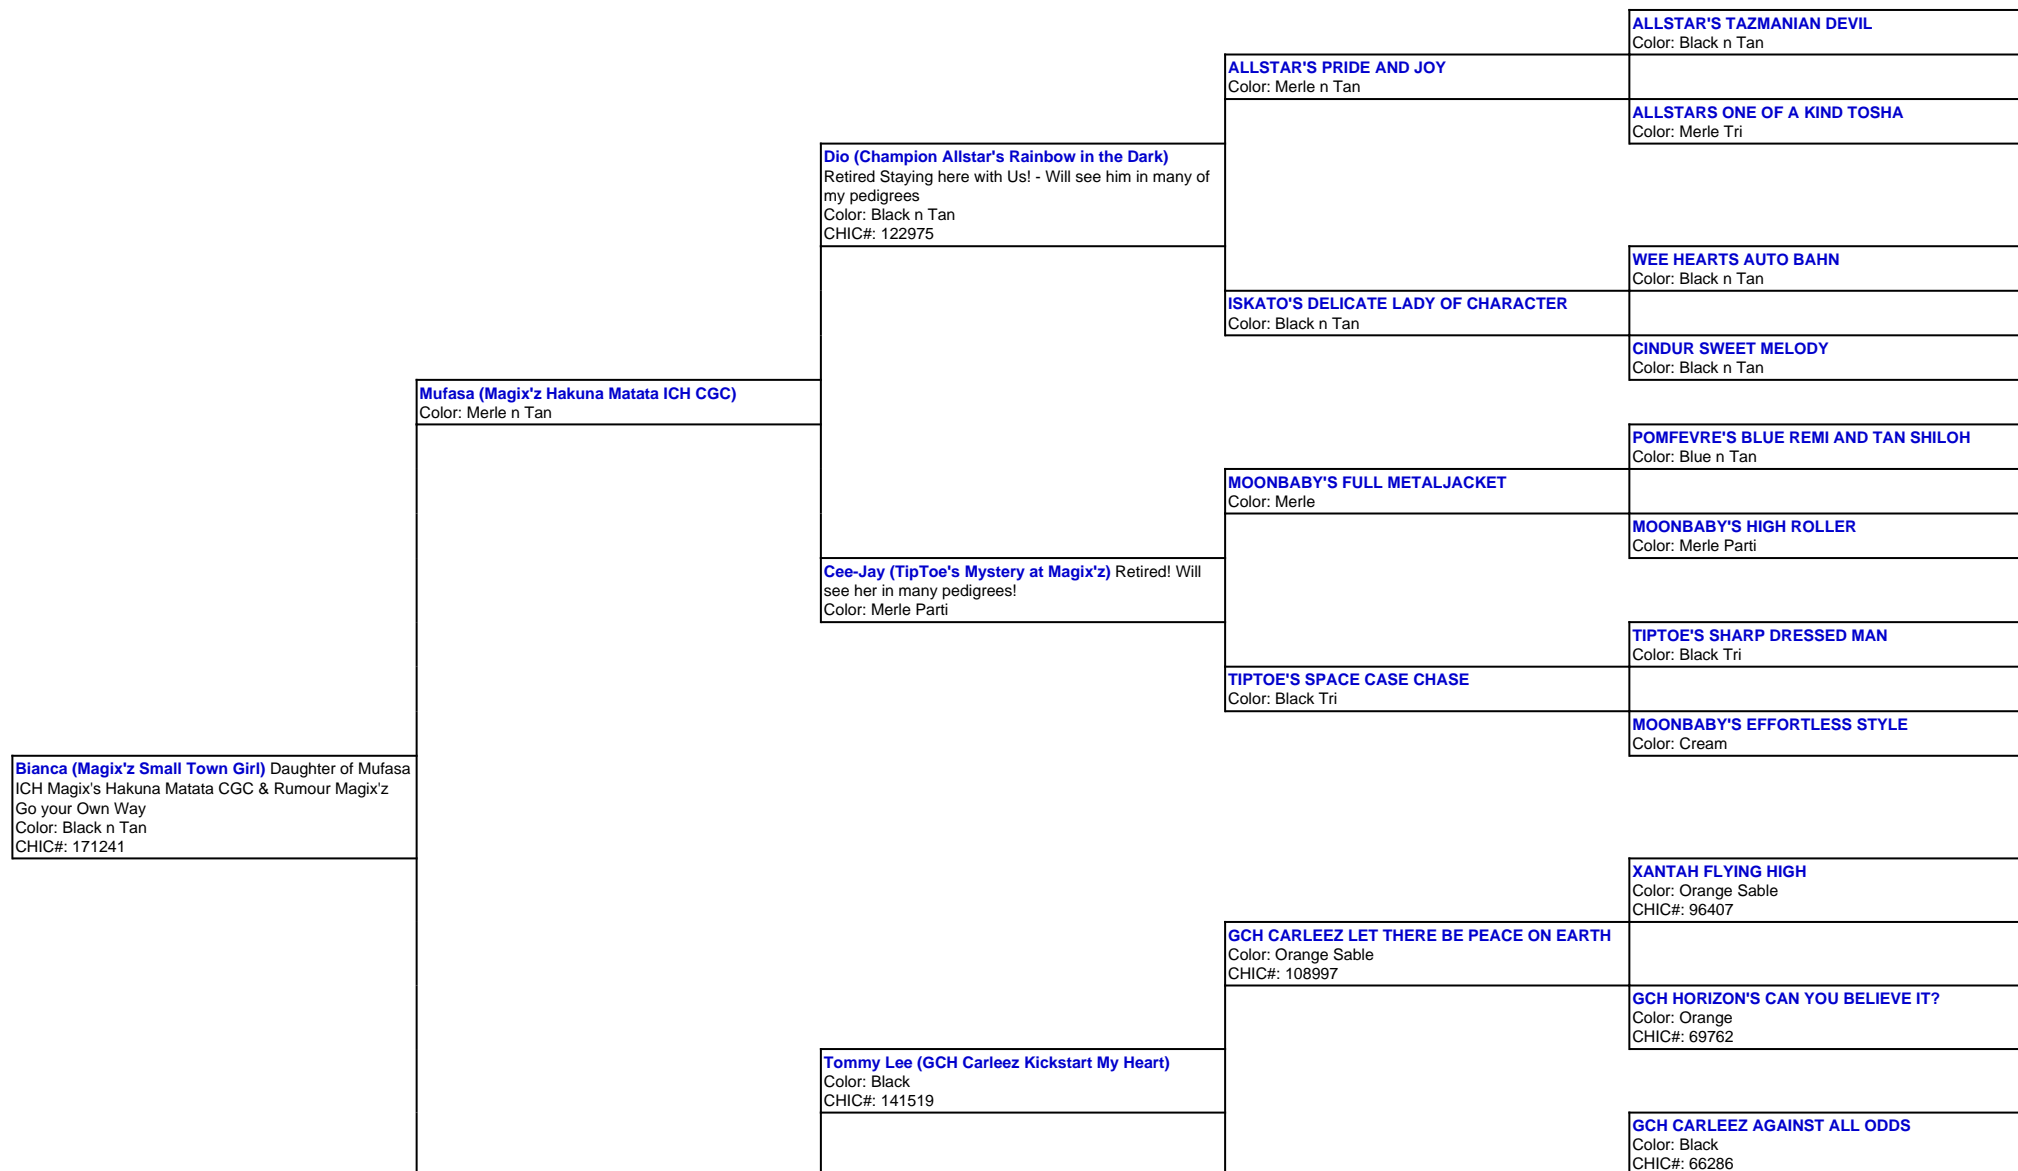

For a more detailed version of this pedigree:

<https://www.magixzpoms.com/profile/magixz-small-town-girl>

Pedigree For:

Bianca (Magix'z Small Town Girl)

Daughter of Mufasa ICH Magix's Hakuna Matata CGC & Rumour Magix'z Go your Own Way

**Rumour (Magix'z Go Your Own Way!)**  
Color: Black n Tan  
CHIC#: 154184

**Skittles (A&M Taste the Rainbow at Magix'z)**  
Color: Merle Tri  
CHIC#: 141521

**CARLEEZ PERFECT STORM**  
Color: Black  
CHIC#: 119822

**GCH CR A WHOLE NEW WORLD**  
Color: Black n Tan  
CHIC#: 86337

**Tyme (CHRIS-GIN'S JUST IN TYME AT A&M)**  
Color: Black

**POMFEVRE'S LIL PARTI QBERT**  
Color: Black Parti Ticked

**CHRIS-GIN'S SHE'S A CHAI GIRL**