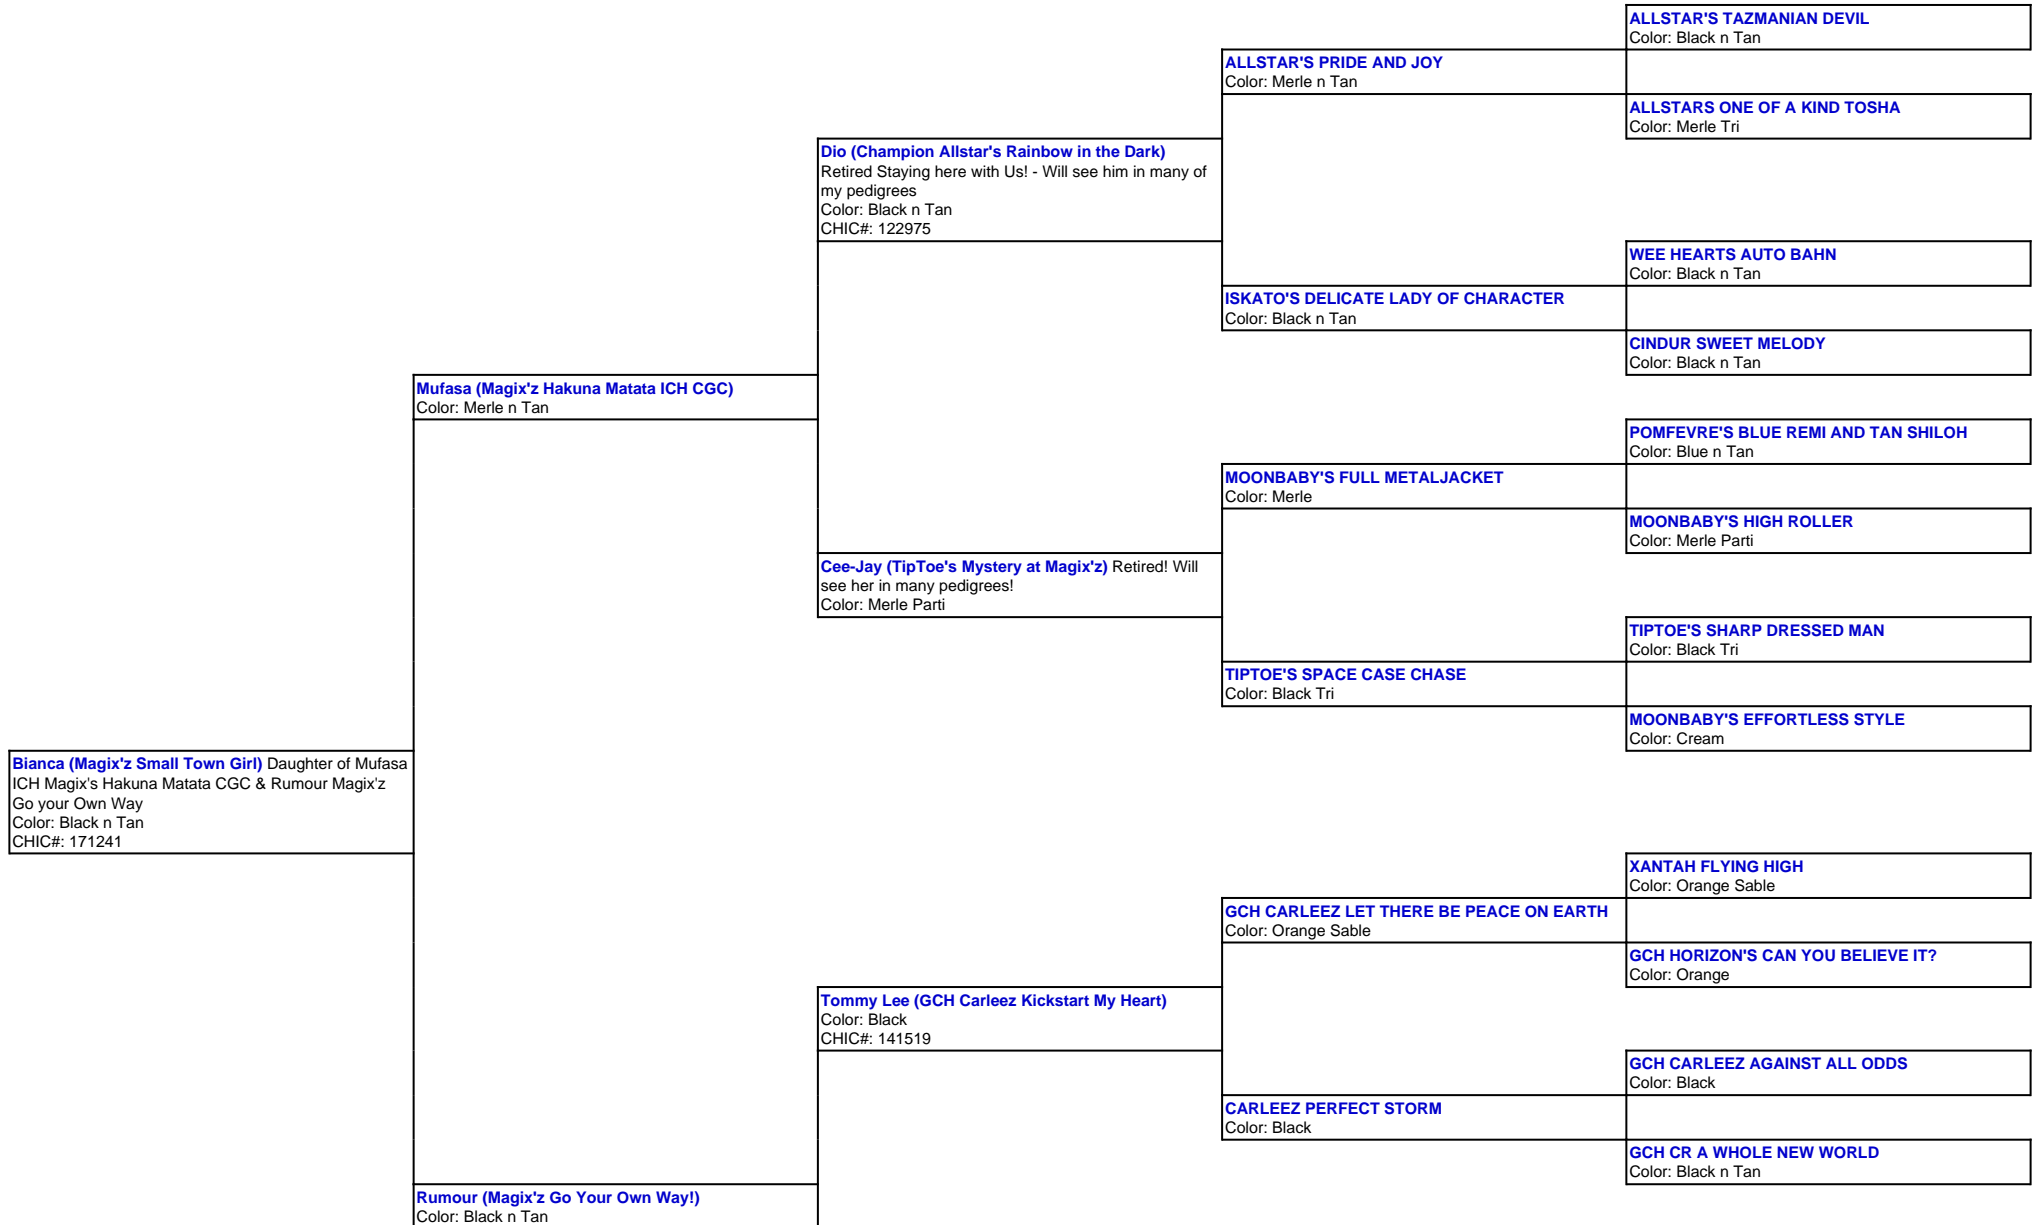

For a more detailed version of this pedigree:

<https://www.magixzpoms.com/profile/magixz-small-town-girl>

Pedigree For:

Bianca (Magix'z Small Town Girl)

Daughter of Mufasa ICH Magix's Hakuna Matata CGC & Rumour Magix'z Go your Own Way

		POMFEVRE'S LIL PARTI QBERT Color: Black Parti Ticked
	Tyme (CHRIS-GIN'S JUST IN TYME AT A&M) Color: Black	
Skittles (A&M Taste the Rainbow at Magix'z) Color: Merle Tri		CHRIS-GIN'S SHE'S A CHAI GIRL
		Dio (Champion Allstar's Rainbow in the Dark) Retired Staying here with Us! - Will see him in many of my pedigrees Color: Black n Tan CHIC#: 122975
	Candy (Magix'z Candy Blue Kisses at A&M) Color: Merle	
		Cee-Jay (TipToe's Mystery at Magix'z) Retired! Will see her in many pedigrees! Color: Merle Parti