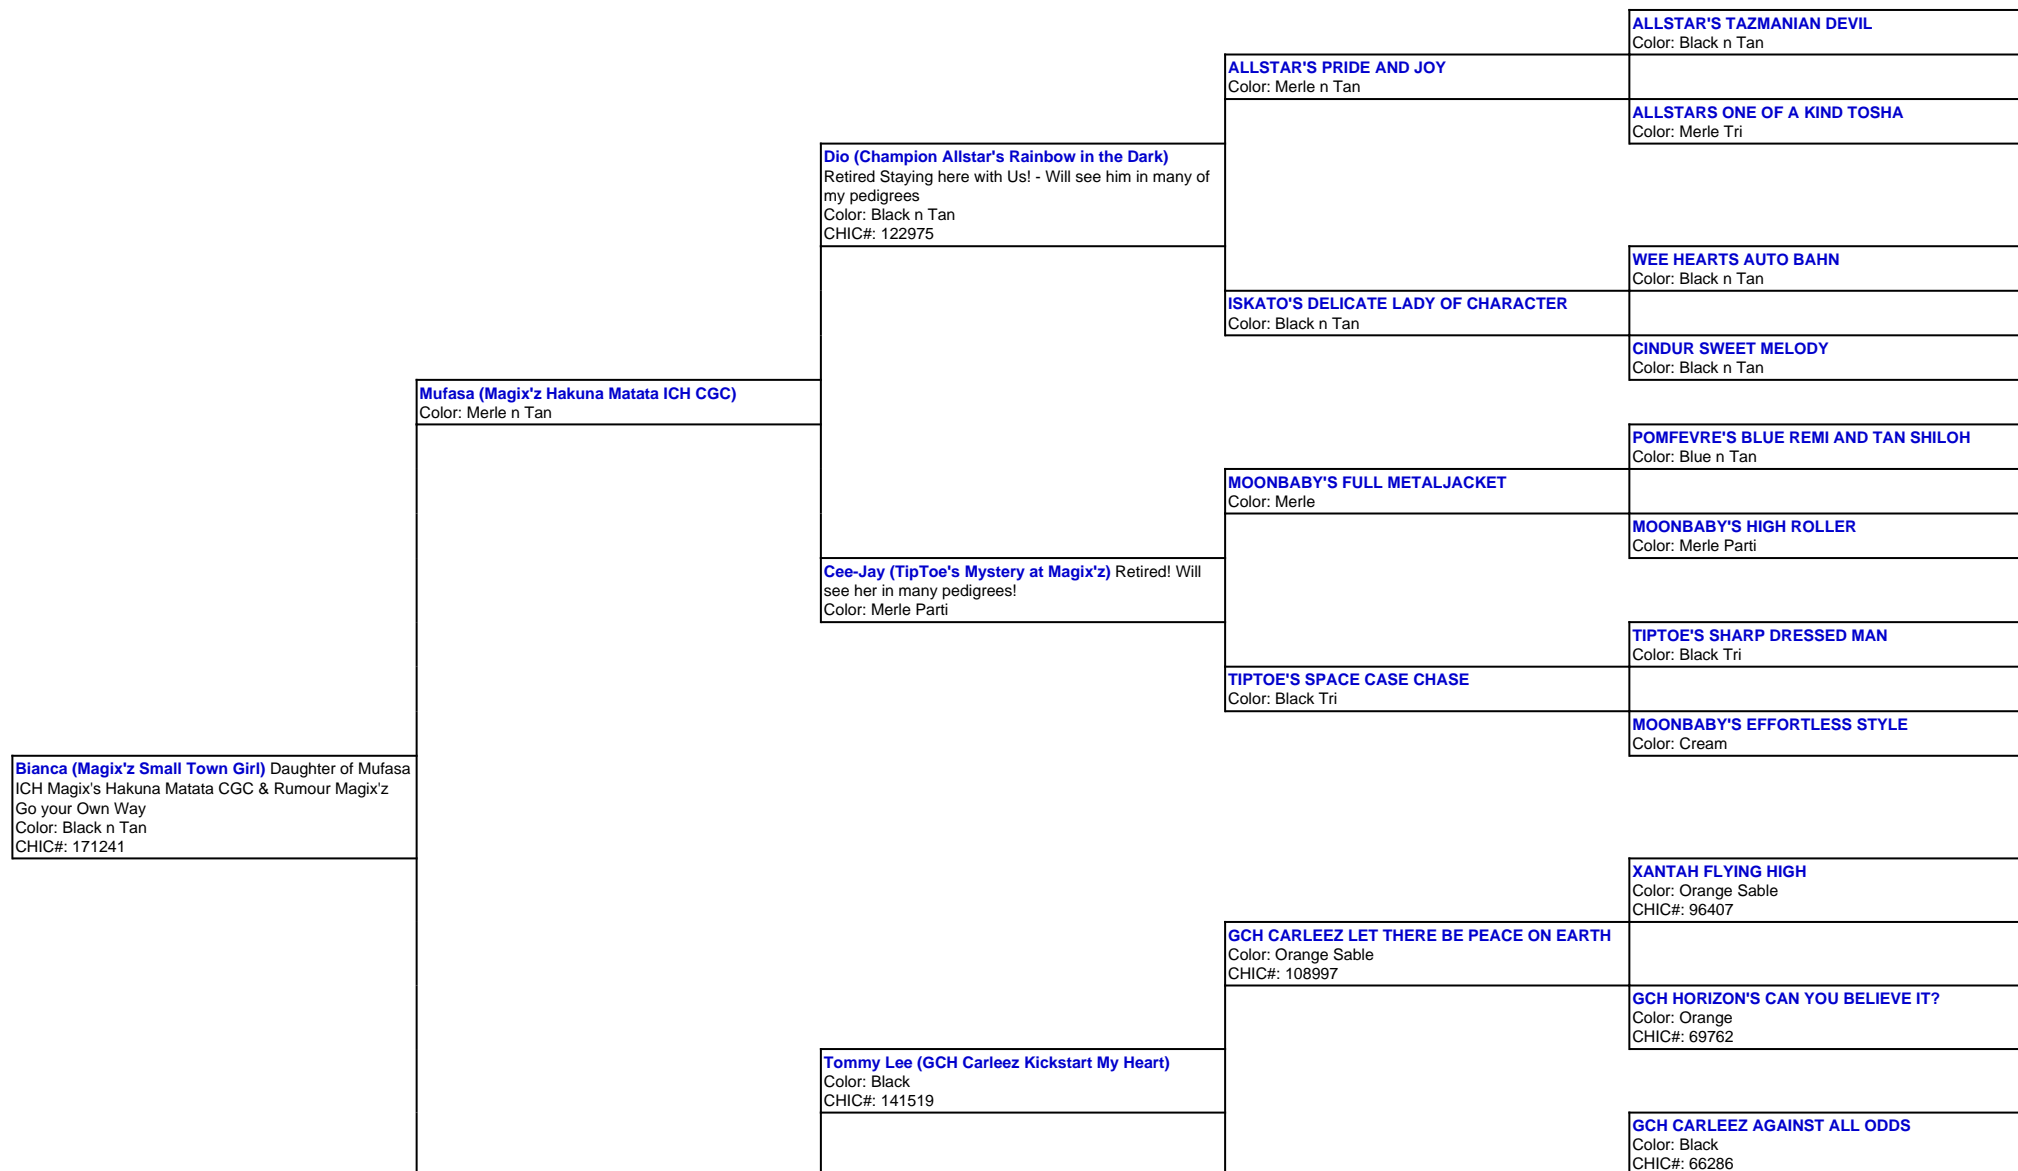

For a more detailed version of this pedigree:

<https://www.magixzpoms.com/profile/magixz-small-town-girl>

Pedigree For:

Bianca (Magix'z Small Town Girl)

Daughter of Mufasa ICH Magix's Hakuna Matata CGC & Rumour Magix'z Go your Own Way

Rumour (Magix'z Go Your Own Way!)
Color: Black n Tan
CHIC#: 154184

Skittles (A&M Taste the Rainbow at Magix'z)
Color: Merle Tri
CHIC#: 141521

CARLEEZ PERFECT STORM
Color: Black
CHIC#: 119822

GCH CR A WHOLE NEW WORLD
Color: Black n Tan
CHIC#: 86337