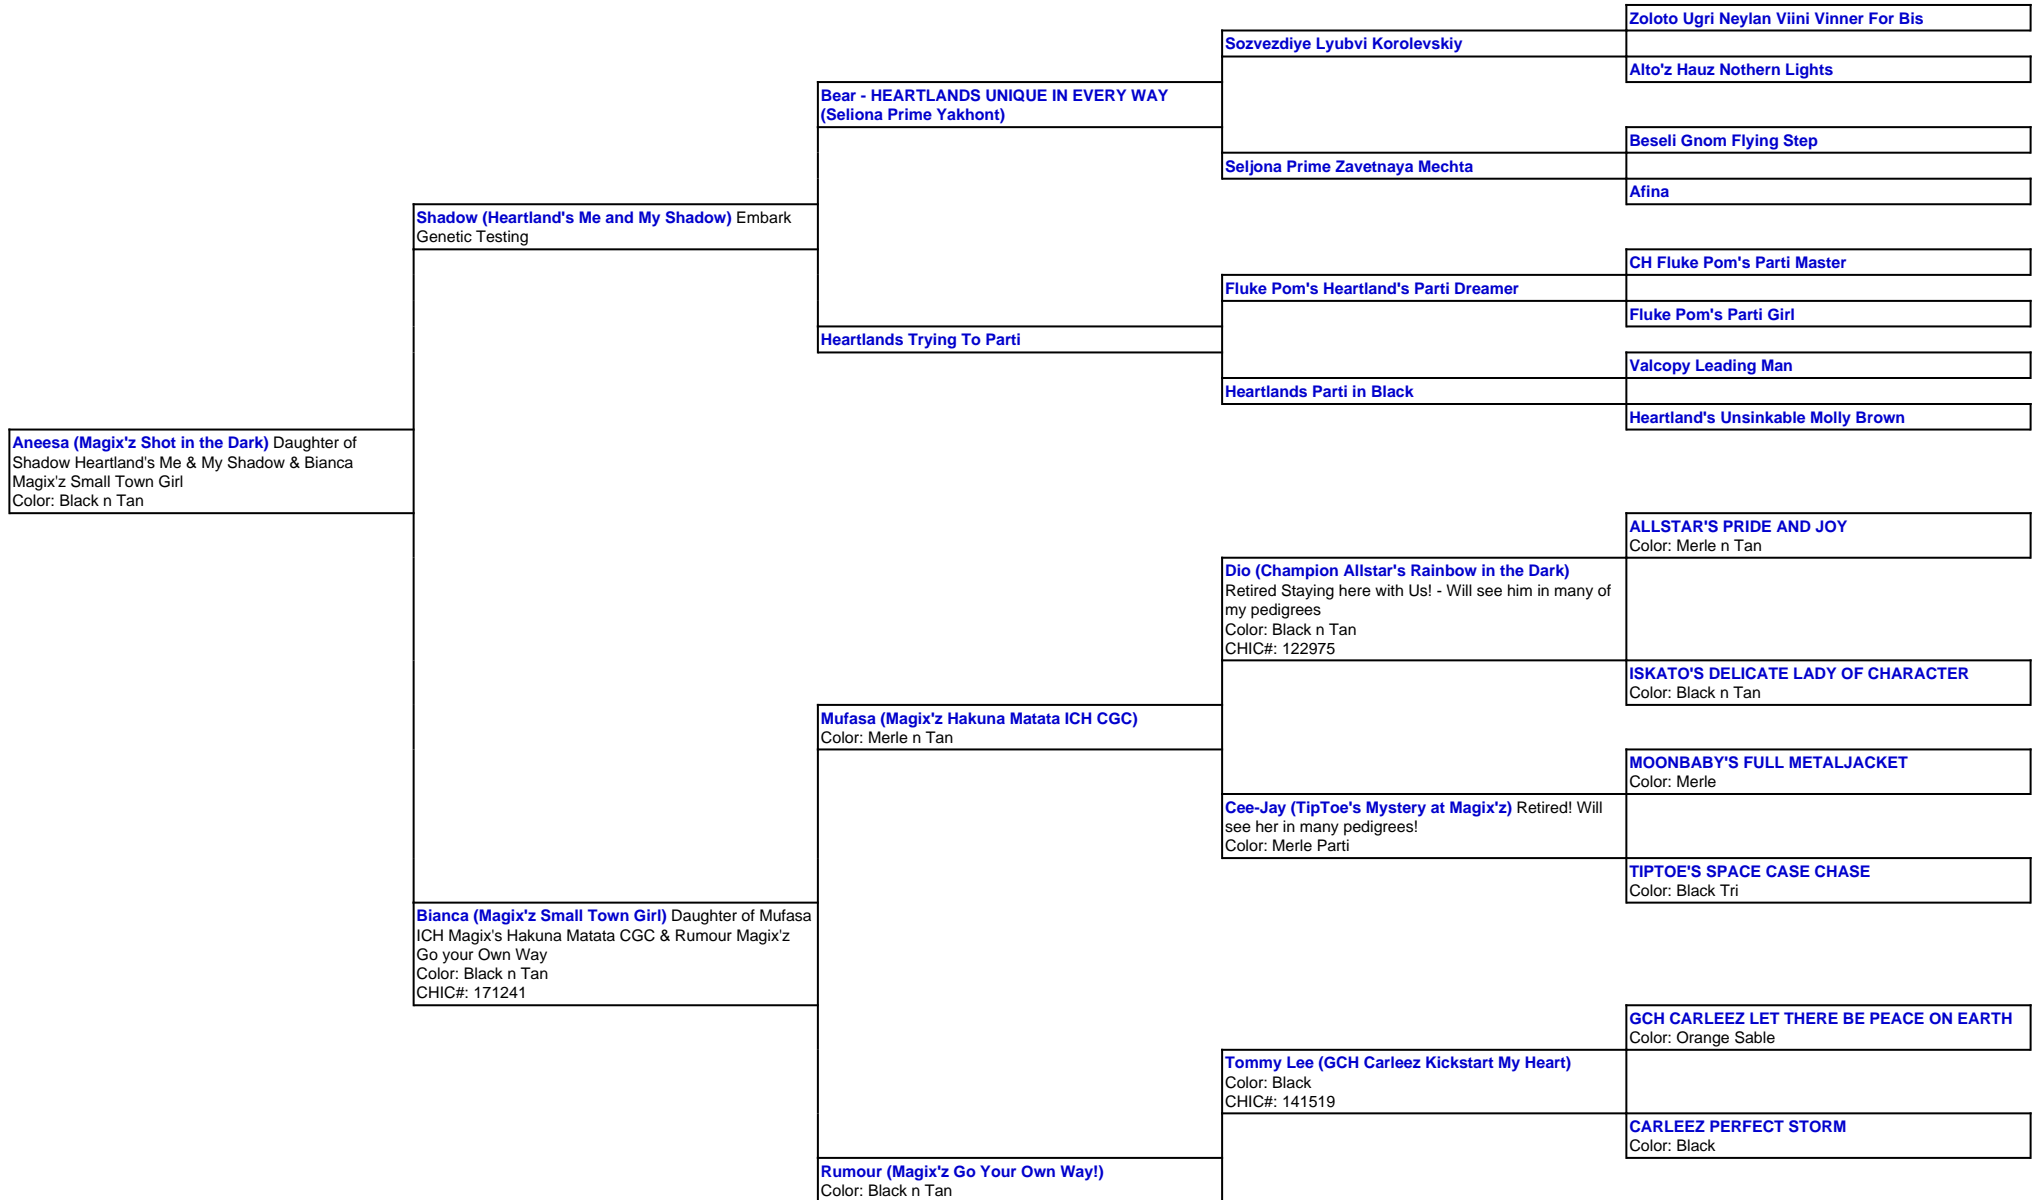

For a more detailed version of this pedigree:

<https://www.magixzpoms.com/profile/magixz-shot-in-the-dark>

Pedigree For:

Aneesa (Magix'z Shot in the Dark)

Daughter of Shadow Heartland's Me & My Shadow & Bianca Magix'z Small Town Girl

	Tyme (CHRIS-GIN'S JUST IN TYME AT A&M) Color: Black
Skittles (A&M Taste the Rainbow at Magix'z) Color: Merle Tri	
	Candy (Magix'z Candy Blue Kisses at A&M) Color: Merle