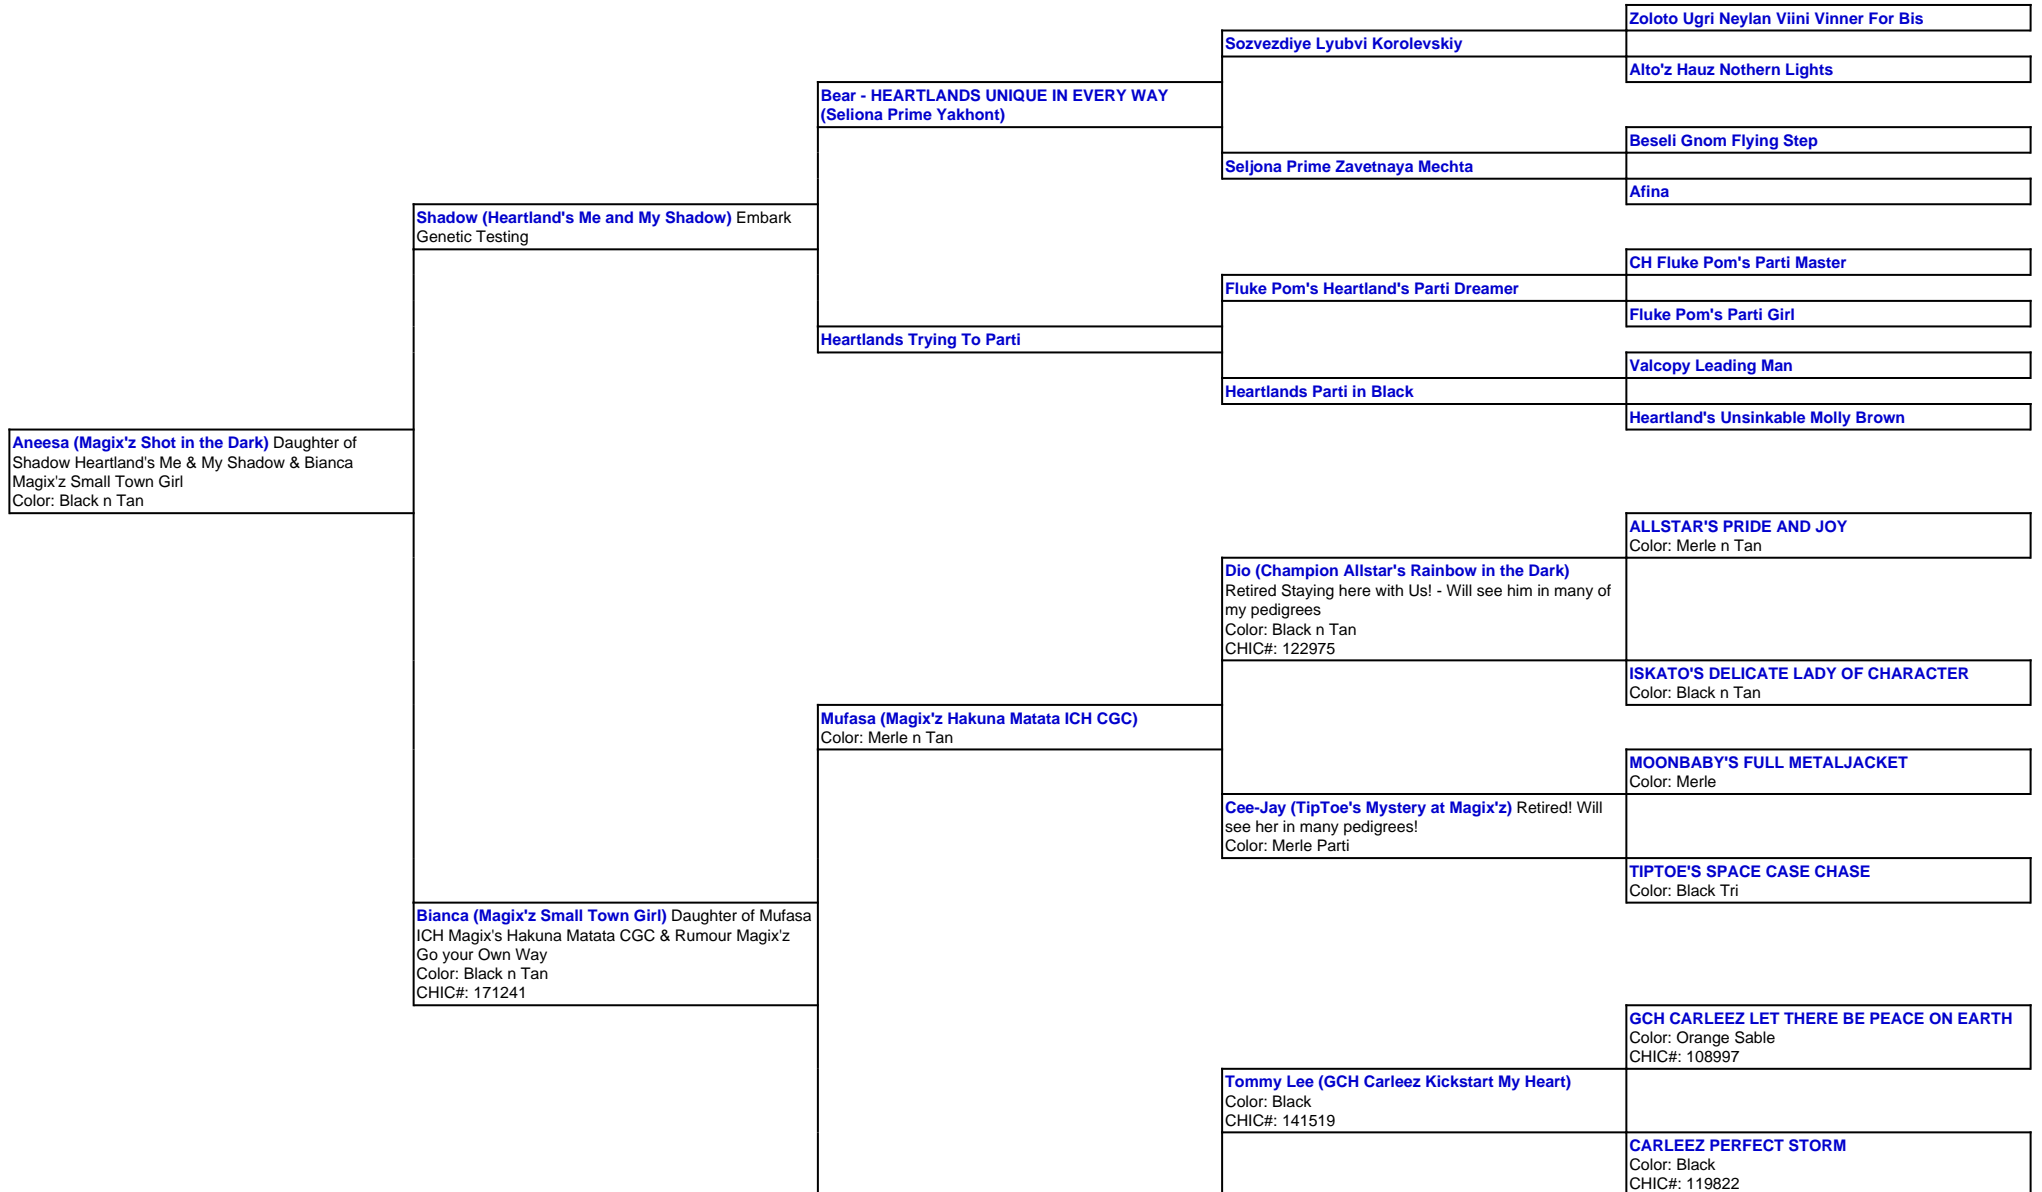

For a more detailed version of this pedigree:

<https://www.magixzpoms.com/profile/magixz-shot-in-the-dark>

Pedigree For:

Aneesa (Magix'z Shot in the Dark)

Daughter of Shadow Heartland's Me & My Shadow & Bianca Magix'z Small Town Girl

Rumour (Magix'z Go Your Own Way!)
Color: Black n Tan
CHIC#: 154184

Tyme (CHRIS-GIN'S JUST IN TYME AT A&M)
Color: Black

Skittles (A&M Taste the Rainbow at Magix'z)
Color: Merle Tri
CHIC#: 141521

Candy (Magix'z Candy Blue Kisses at A&M)
Color: Merle