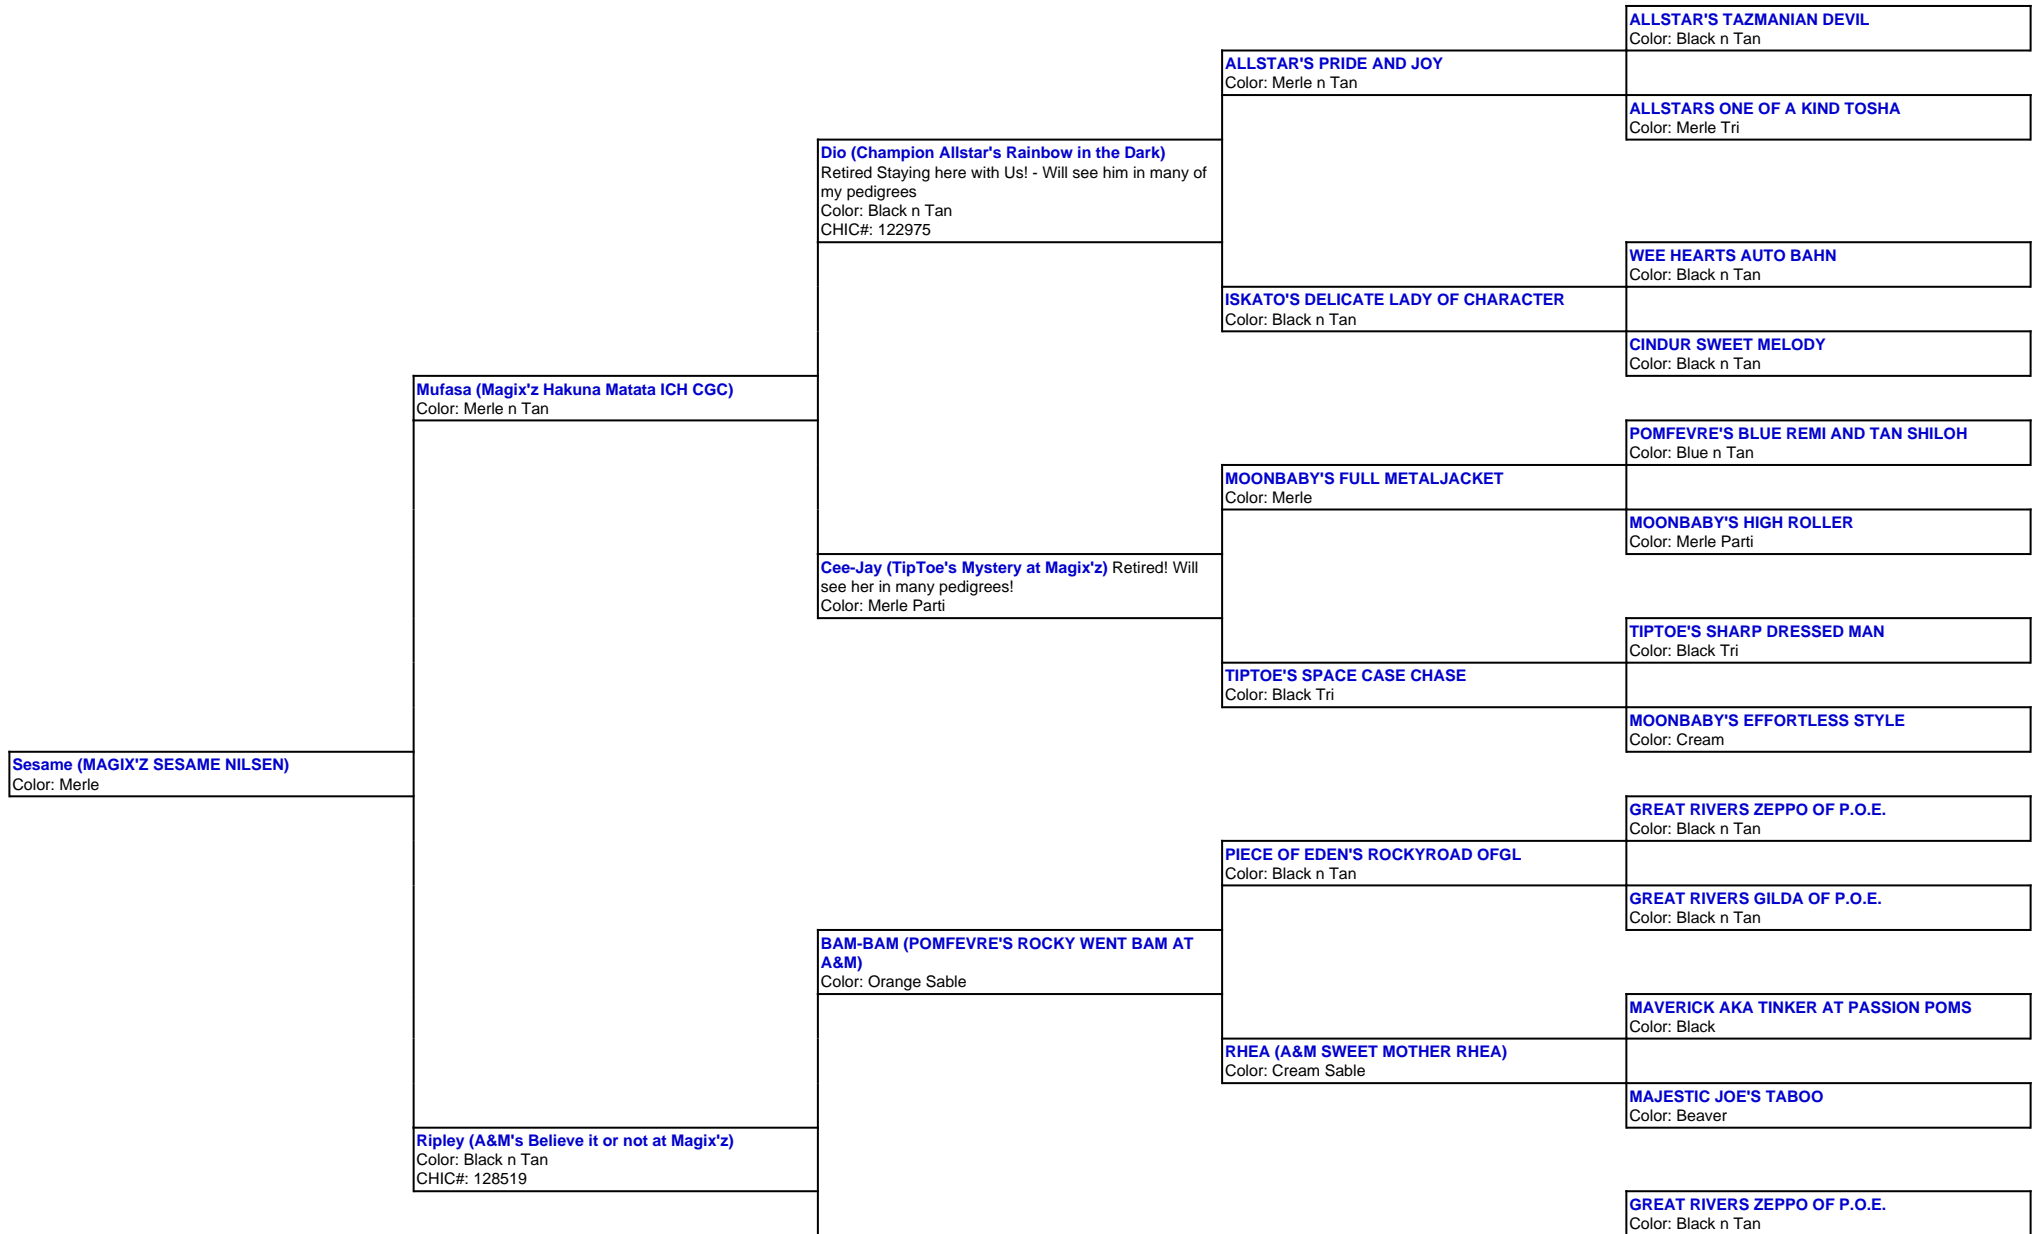

For a more detailed version of this pedigree:
<https://www.magixzpoms.com/profile/magixz-sesame-nilsen>

Pedigree For:
 Sesame (MAGIX'Z SESAME NILSEN)

	PIECE OF EDEN'S ROCKYROAD OFGL Color: Black n Tan	
KAYLA (A&M'S KUTIE KAYLA) Color: Orange Sable		GREAT RIVERS GILDA OF P.O.E. Color: Black n Tan
		TIME BANDIT Color: Black
	ENNA (ANGELIC NOBLE ENNA) Color: Sable	
		ROYCES LITTLE CRICKET CASSIE Color: Black Parti