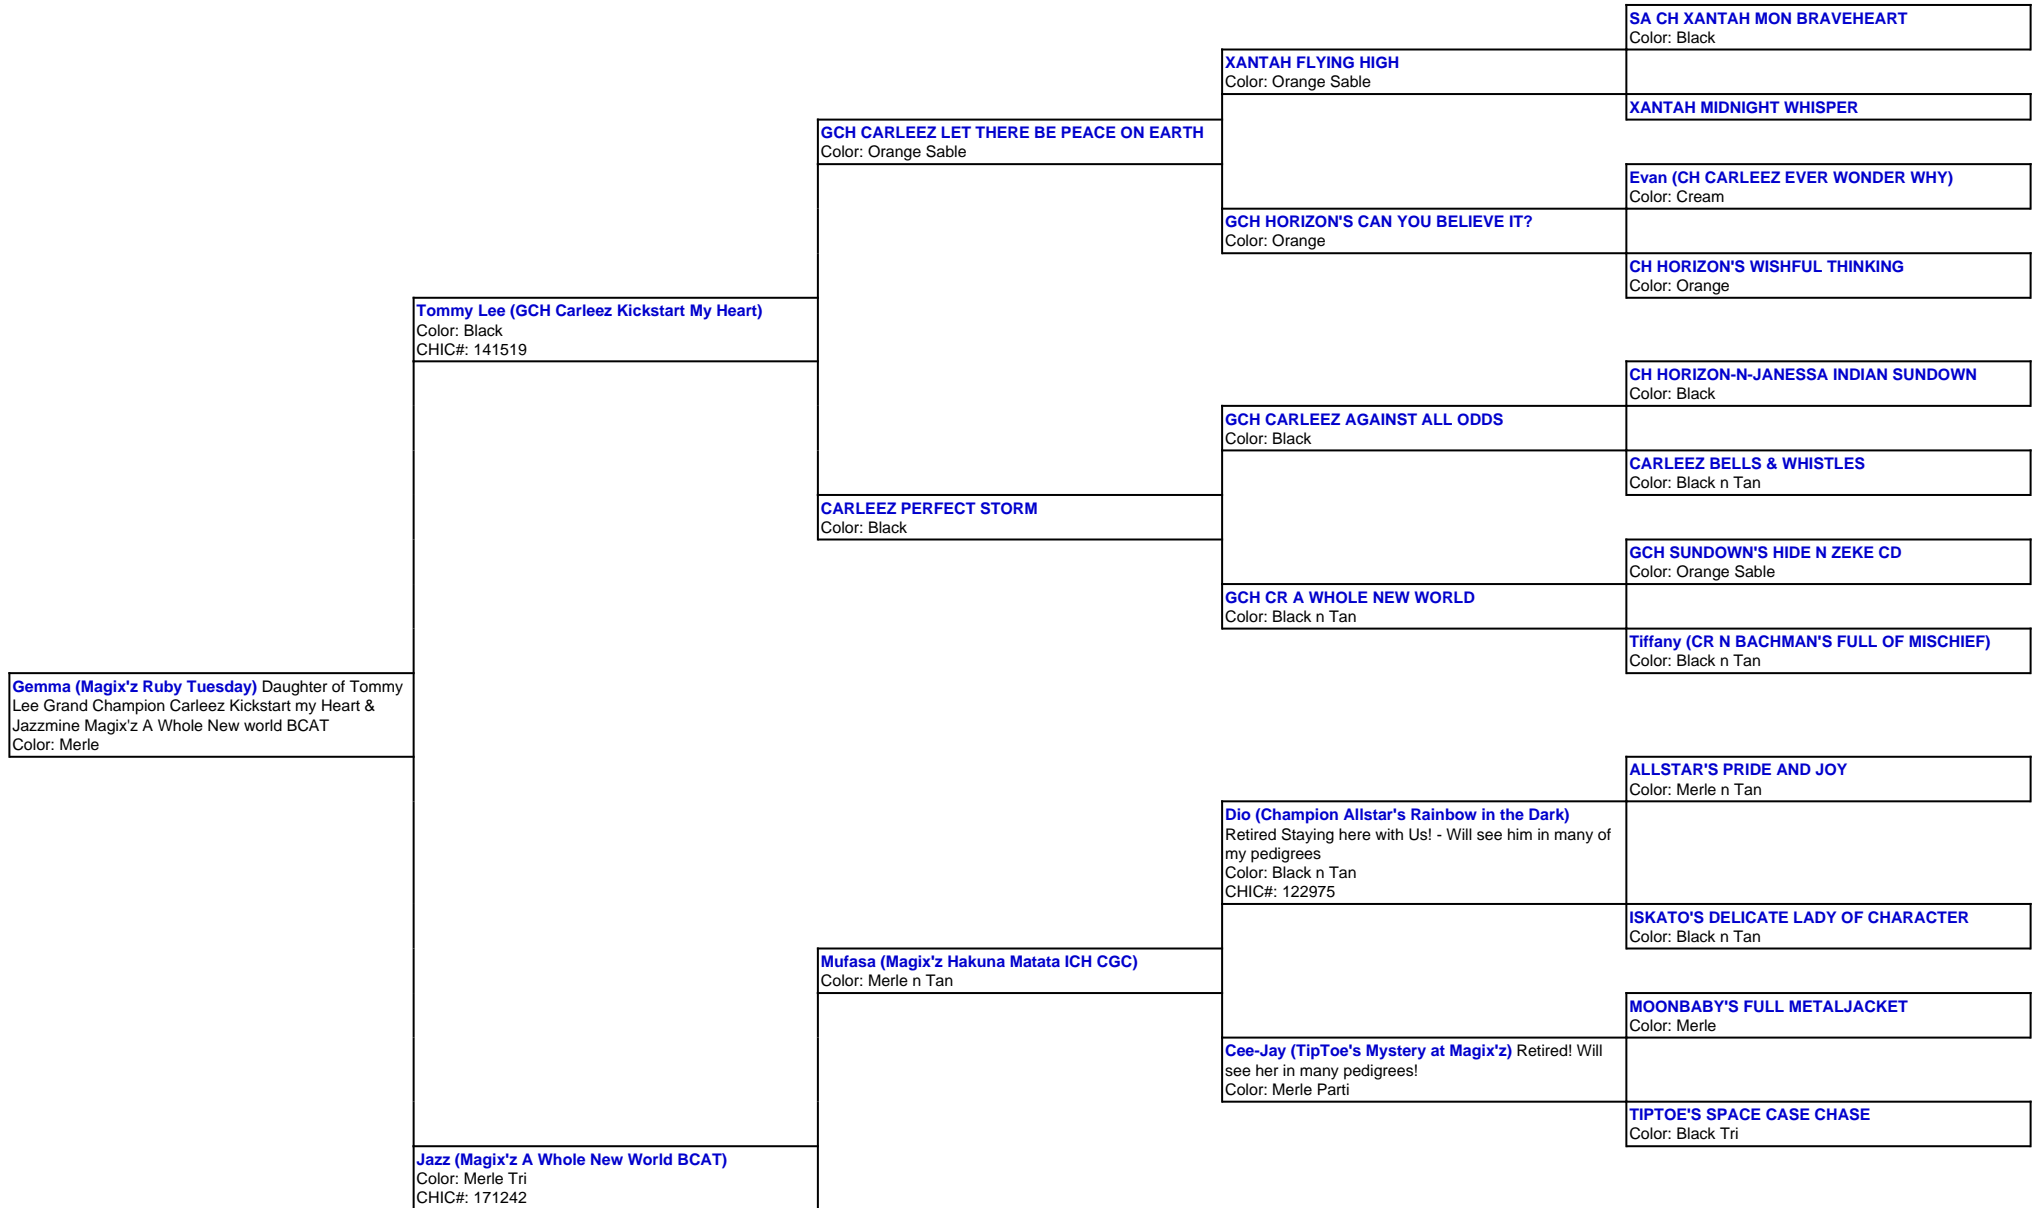

For a more detailed version of this pedigree:
<https://www.magixzpoms.com/profile/magixz-ruby-tuesday>

Pedigree For:

Gemma (Magix'z Ruby Tuesday)

Daughter of Tommy Lee Grand Champion Carleez Kickstart my Heart & Jazzmine Magix'z A Whole New world BCAT

Rumour (Magix'z Go Your Own Way!) Color: Black n Tan	Tommy Lee (GCH Carleez Kickstart My Heart) Color: Black CHIC#: 141519	GCH CARLEEZ LET THERE BE PEACE ON EARTH Color: Orange Sable
		CARLEEZ PERFECT STORM Color: Black
		Tyme (CHRIS-GIN'S JUST IN TYME AT A&M) Color: Black
	Skittles (A&M Taste the Rainbow at Magix'z) Color: Merle Tri	
		Candy (Magix'z Candy Blue Kisses at A&M) Color: Merle