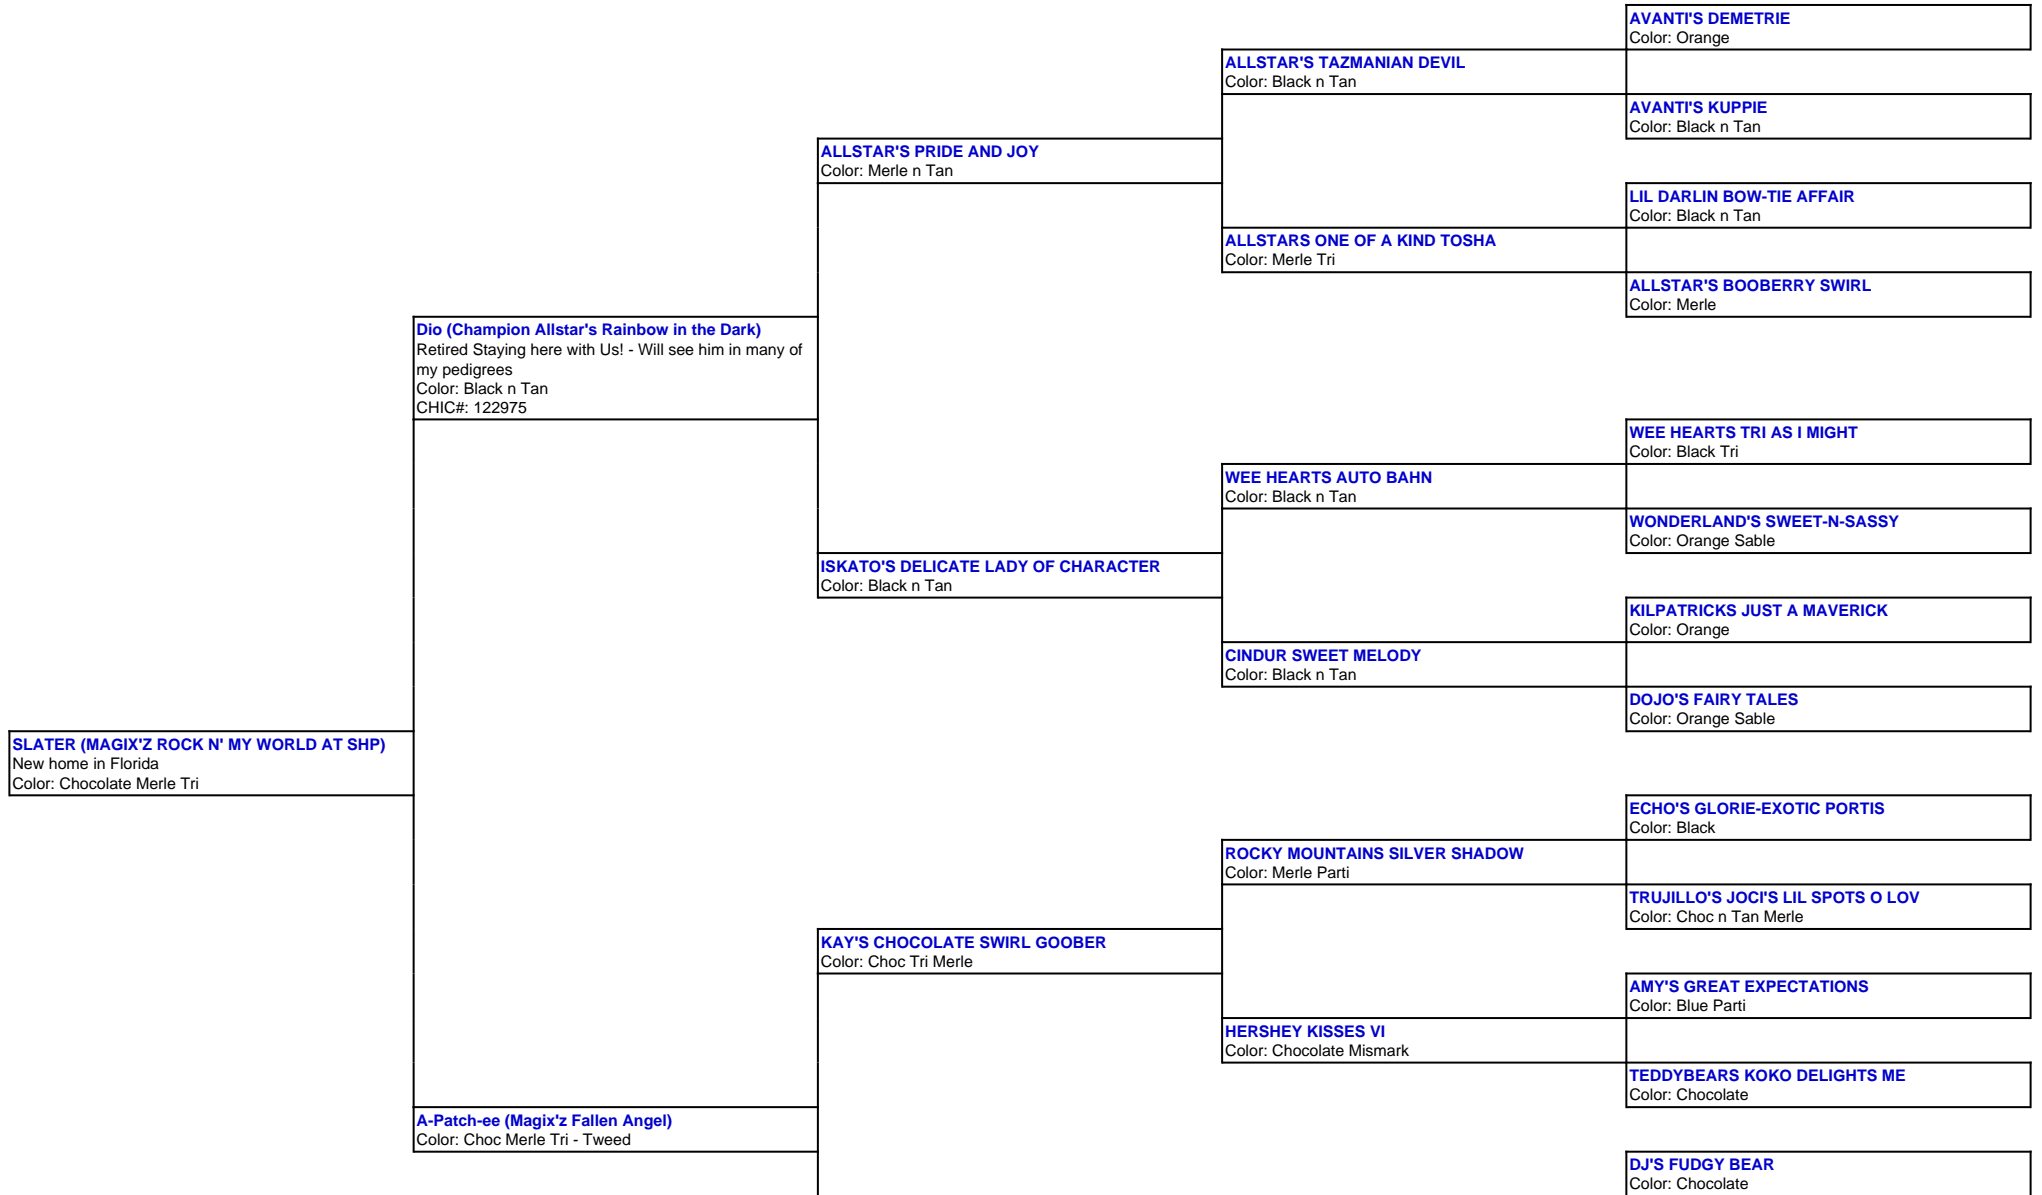

For a more detailed version of this pedigree:

<https://www.magixzpoms.com/profile/magixz-rock-n-my-world-at-shp>

Pedigree For:  
SLATER (MAGIX'Z ROCK N' MY WORLD AT SHP)  
New home in Florida

	<b>CHOC BIG DADDY WALTER FRANKLIN</b> Color: CHOCOLATE	
<b>PRINCESS TASSIE</b> Color: Black n Tan		<b>DJ'S DELIGHTFUL TAFFY</b> Color: Chocolate
		<b>ARCADIAN'S THE MAGIC OF MERLE</b> Color: Blue Parti
	<b>ASHLEY GABRIELLE'S HOLLYWOOD STAR</b> Color: Black Mismark	
		<b>RP'S LIL' SHADOW DANCER</b> Color: Black Mismark