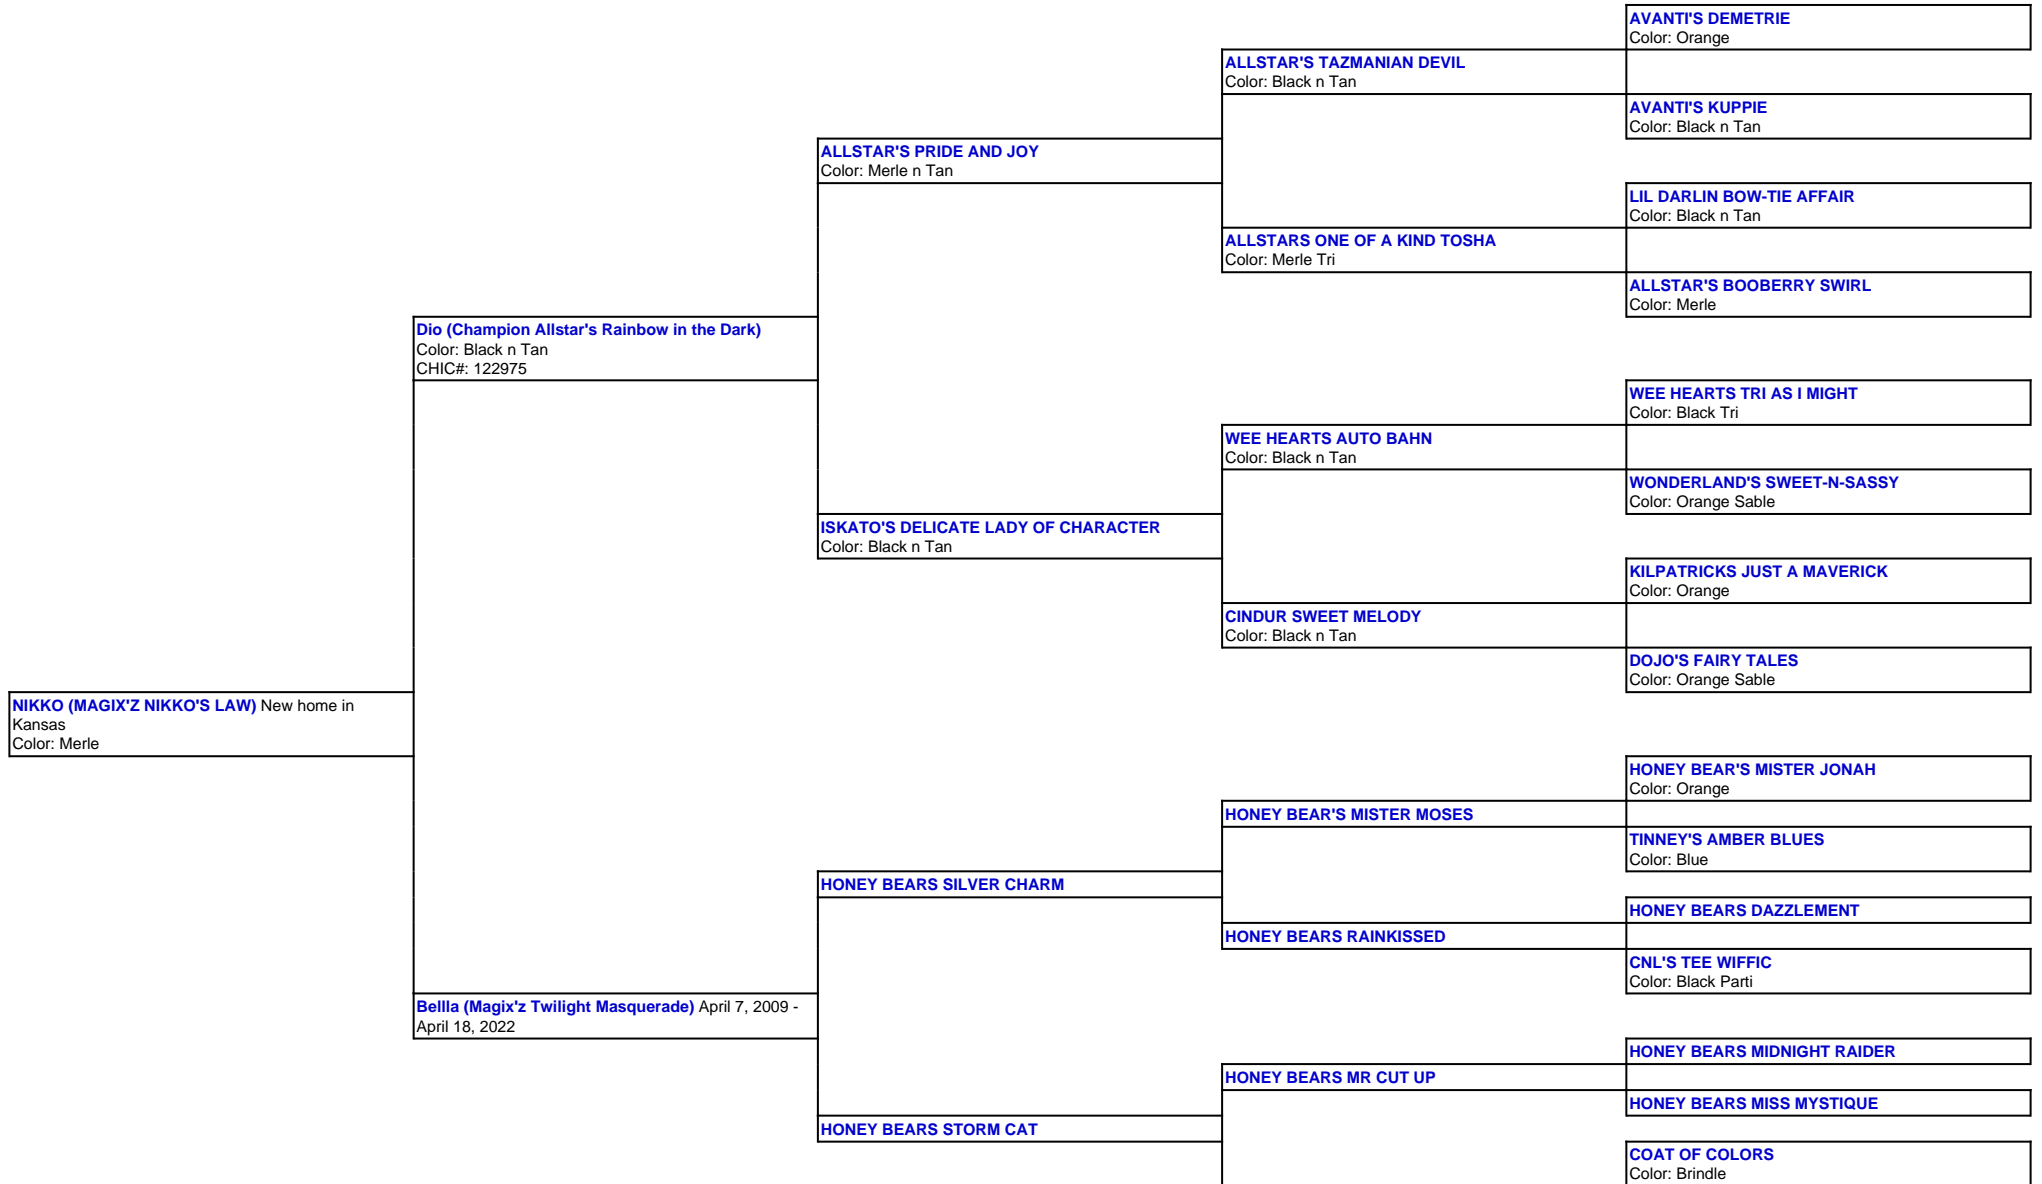

For a more detailed version of this pedigree:  
<https://www.magixzpoms.com/profile/magixz-nikkos-law>

Pedigree For:  
**NIKKO (MAGIX'Z NIKKO'S LAW)**  
New home in Kansas

**HONEY BEARS LASTING MEMORY**

Color: Merle

**CNL'S TEE WIFFIC**

Color: Black Parti