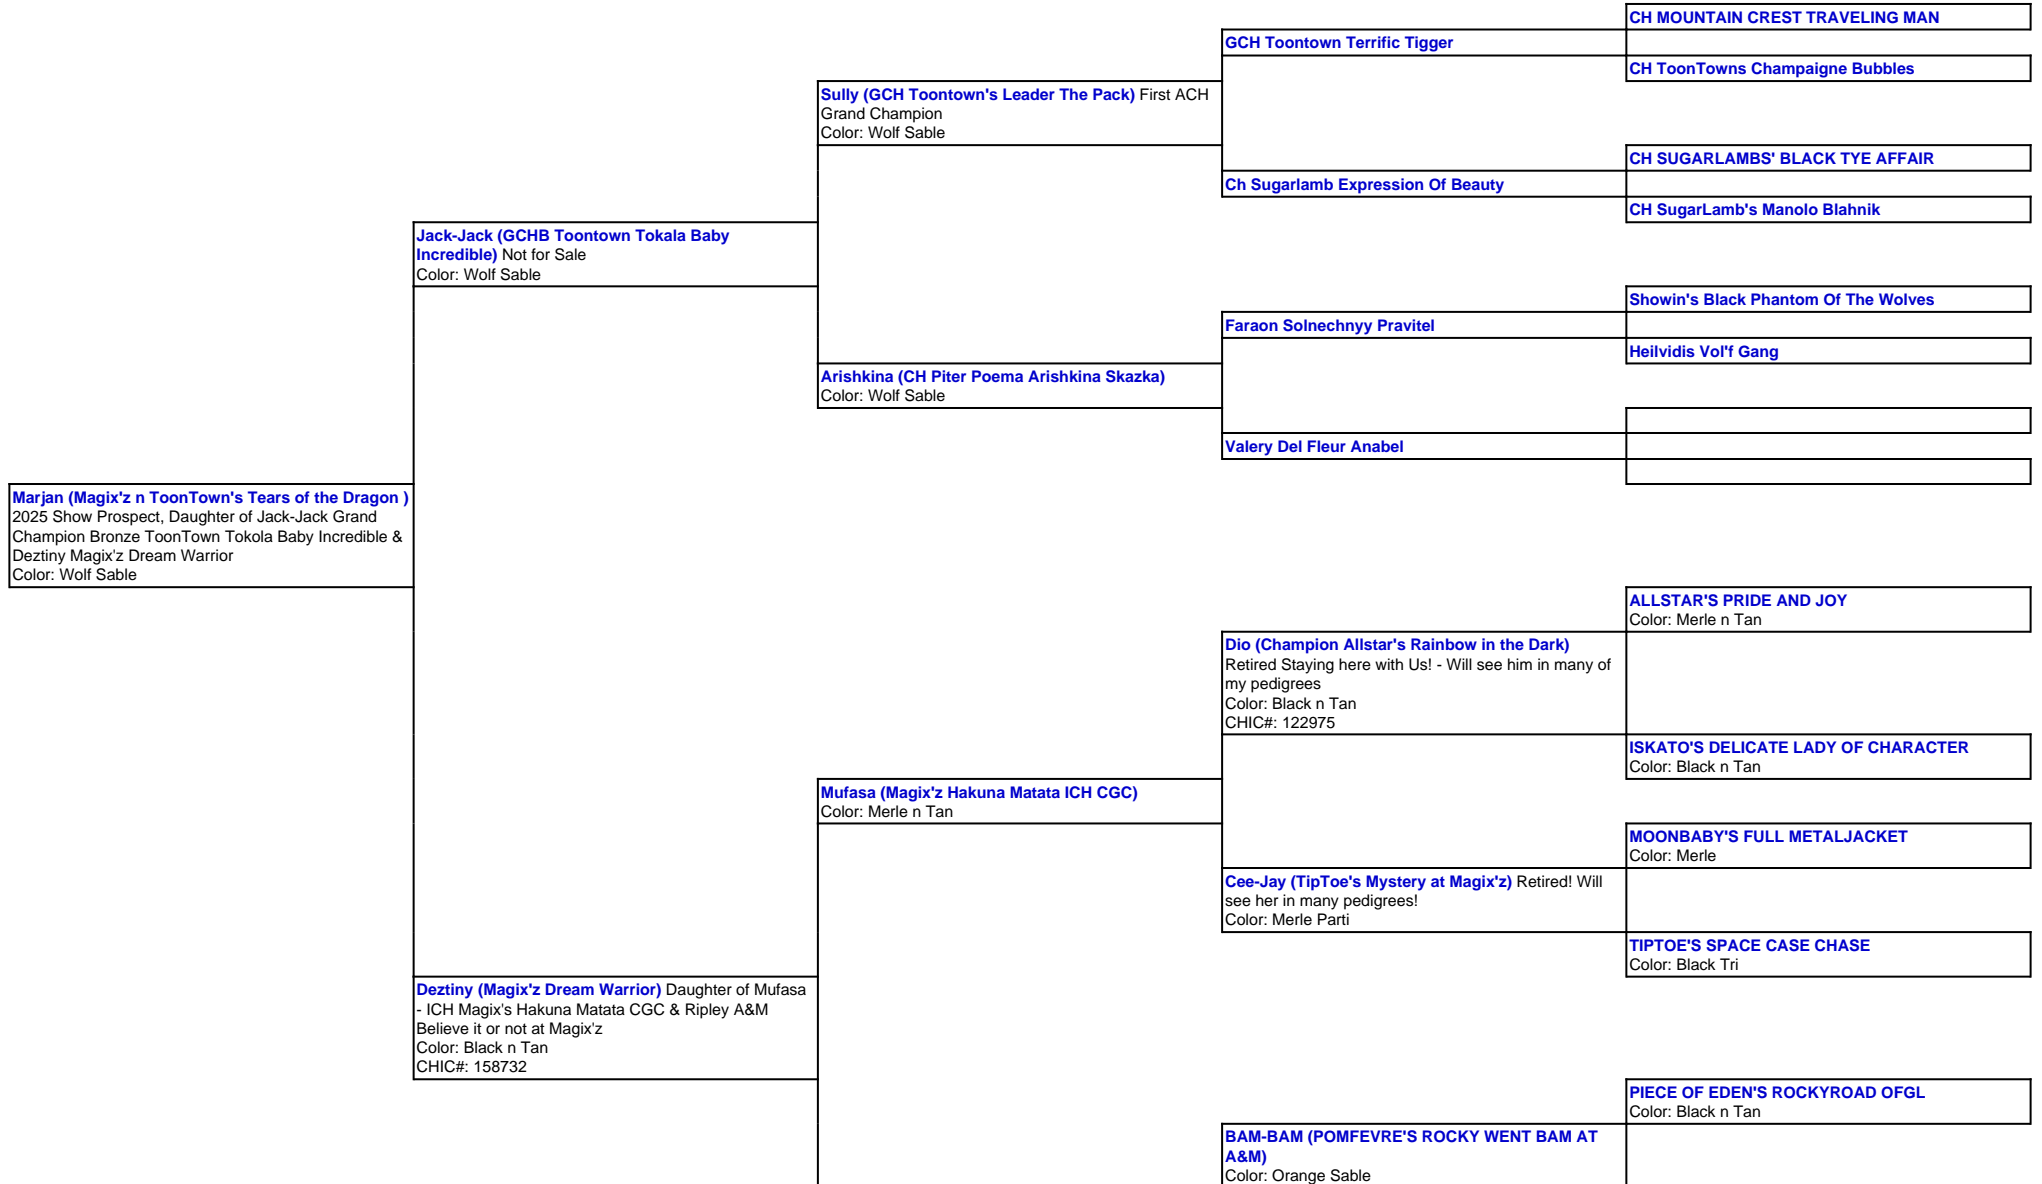

For a more detailed version of this pedigree:

<https://www.magixzpoms.com/profile/magixz-n-toontowns-tears-of-the-dragon>

Pedigree For:

Marjan (Magix'z n ToonTown's Tears of the Dragon)

2025 Show Prospect

Daughter of Jack-Jack Grand Champion Bronze ToonTown Tokola Baby Incredible & Deztiny Magix'z Dream Warrior

Ripley (A&M's Believe it or not at Magix'z)
Color: Black n Tan
CHIC#: 128519

RHEA (A&M SWEET MOTHER RHEA)
Color: Cream Sable

PIECE OF EDEN'S ROCKYROAD OFGL
Color: Black n Tan

KAYLA (A&M'S KUTIE KAYLA)
Color: Orange Sable

ENNA (ANGELIC NOBLE ENNA)
Color: Sable