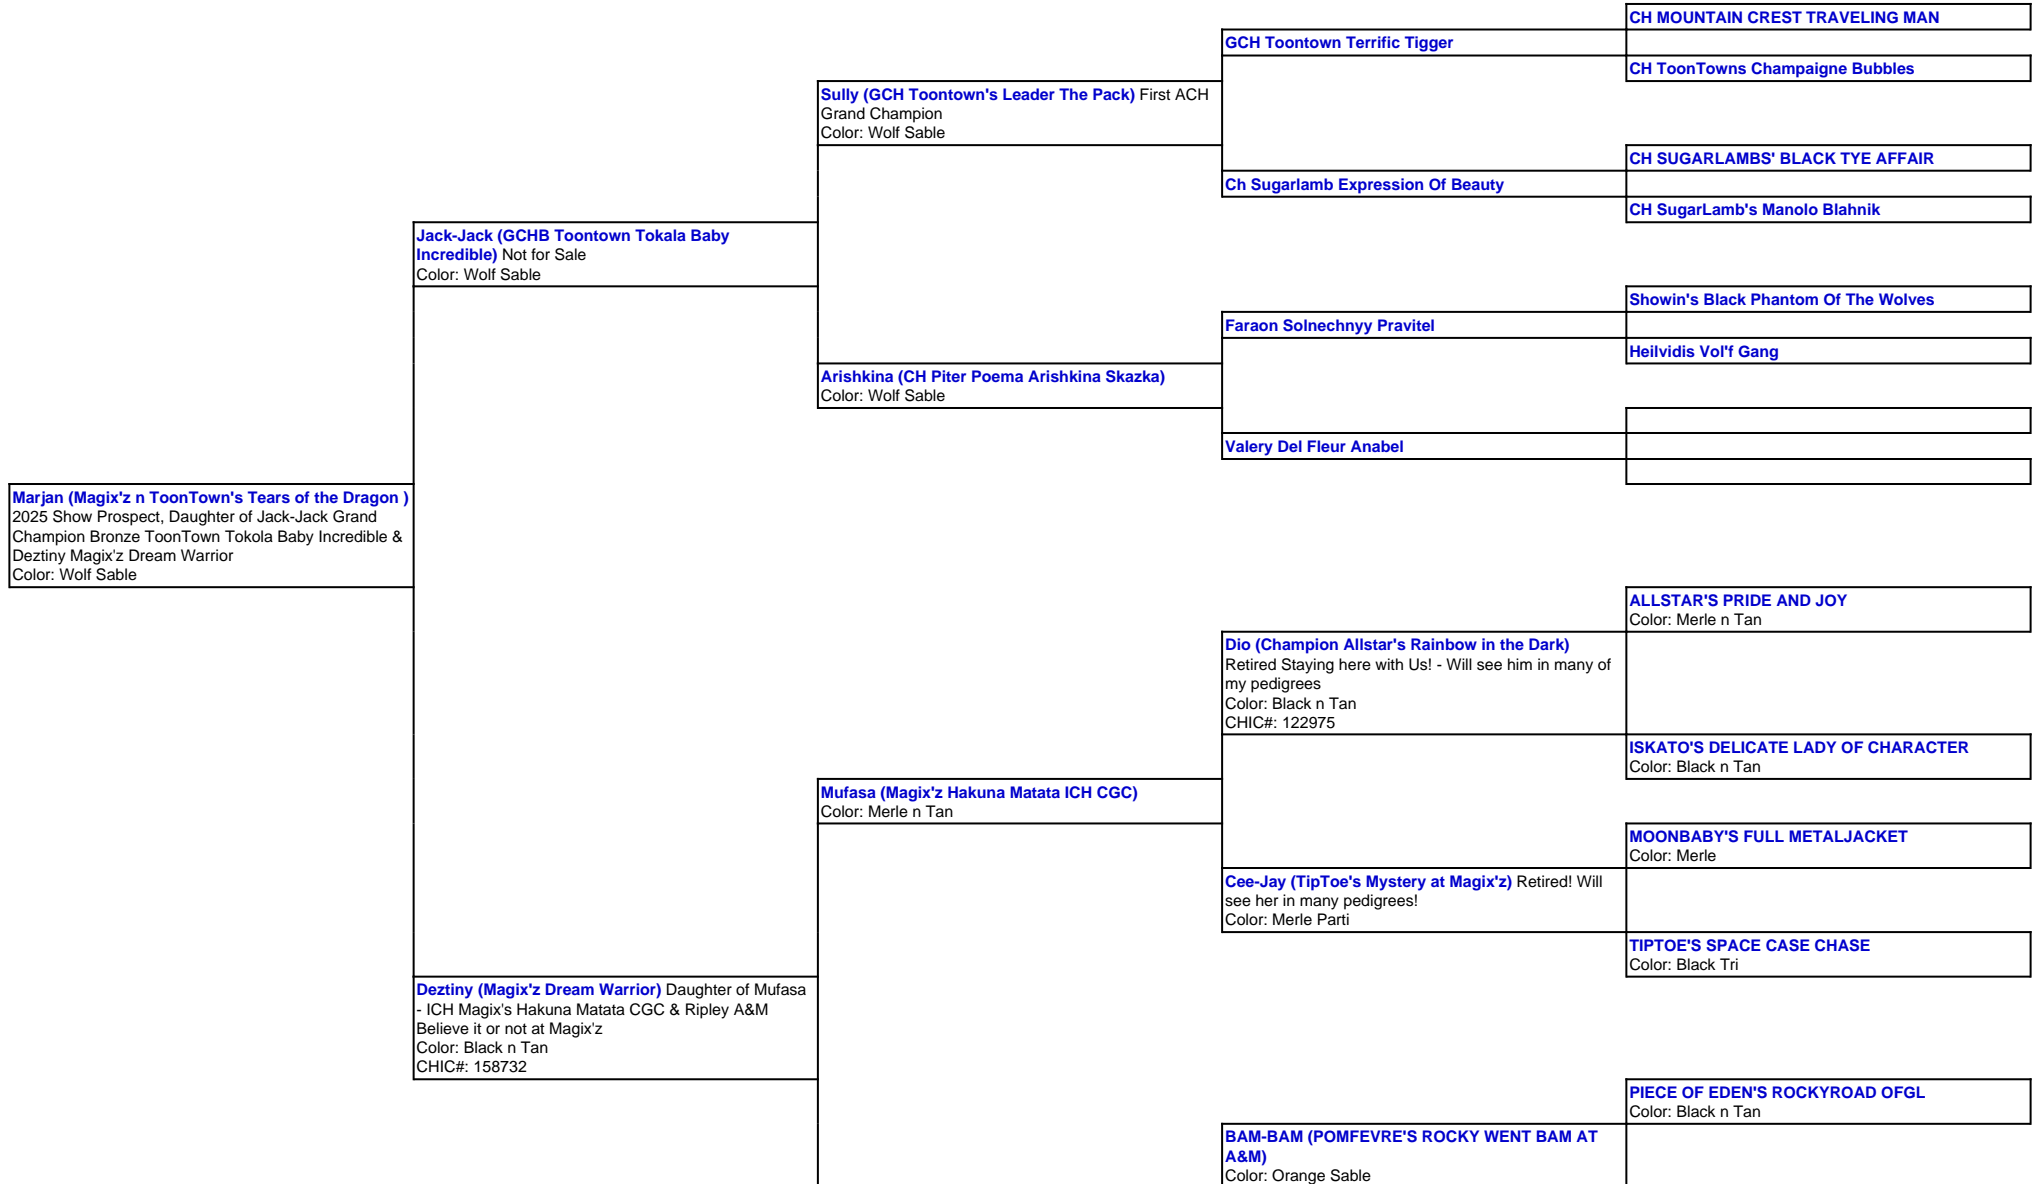

For a more detailed version of this pedigree:

<https://www.magixzpoms.com/profile/magixz-n-toontowns-tears-of-the-dragon>

Pedigree For:

Marjan (Magix'z n ToonTown's Tears of the Dragon)

2025 Show Prospect

Daughter of Jack-Jack Grand Champion Bronze ToonTown Tokola Baby Incredible & Deztiny Magix'z Dream Warrior

Ripley (A&M's Believe it or not at Magix'z)
Color: Black n Tan

RHEA (A&M SWEET MOTHER RHEA)
Color: Cream Sable

PIECE OF EDEN'S ROCKYROAD OFGL
Color: Black n Tan

KAYLA (A&M'S KUTIE KAYLA)
Color: Orange Sable

ENNA (ANGELIC NOBLE ENNA)
Color: Sable