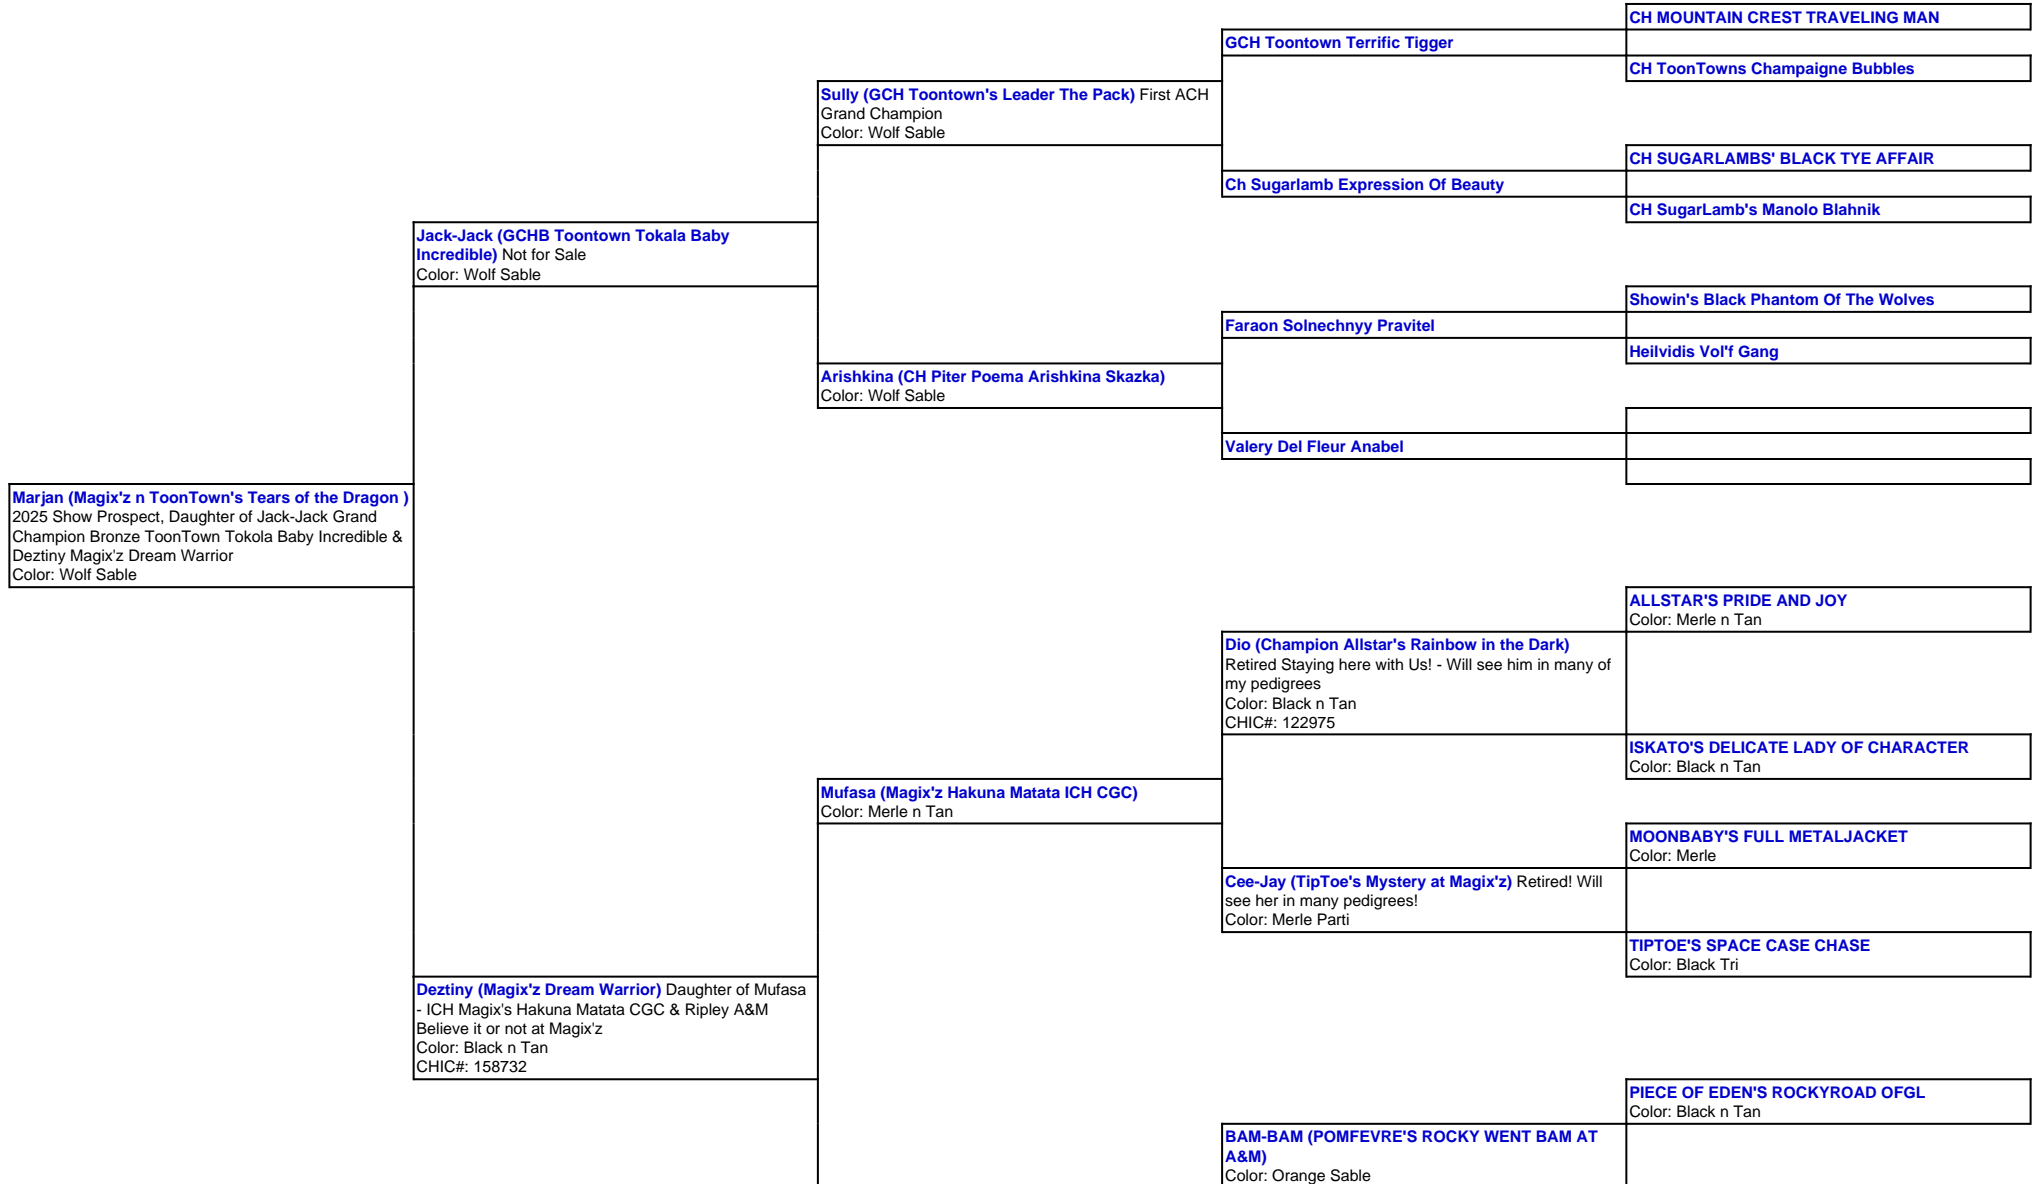

For a more detailed version of this pedigree:

<https://www.magixzpoms.com/profile/magixz-n-toontowns-tears-of-the-dragon>

Pedigree For:

Marjan (Magix'z n ToonTown's Tears of the Dragon)

2025 Show Prospect

Daughter of Jack-Jack Grand Champion Bronze ToonTown Tokola Baby Incredible & Deztiny Magix'z Dream Warrior

Ripley (A&M's Believe it or not at Magix'z)
Color: Black n Tan
CHIC#: 128519

RHEA (A&M SWEET MOTHER RHEA)
Color: Cream Sable

PIECE OF EDEN'S ROCKYROAD OFGL
Color: Black n Tan

KAYLA (A&M'S KUTIE KAYLA)
Color: Orange Sable

ENNA (ANGELIC NOBLE ENNA)
Color: Sable