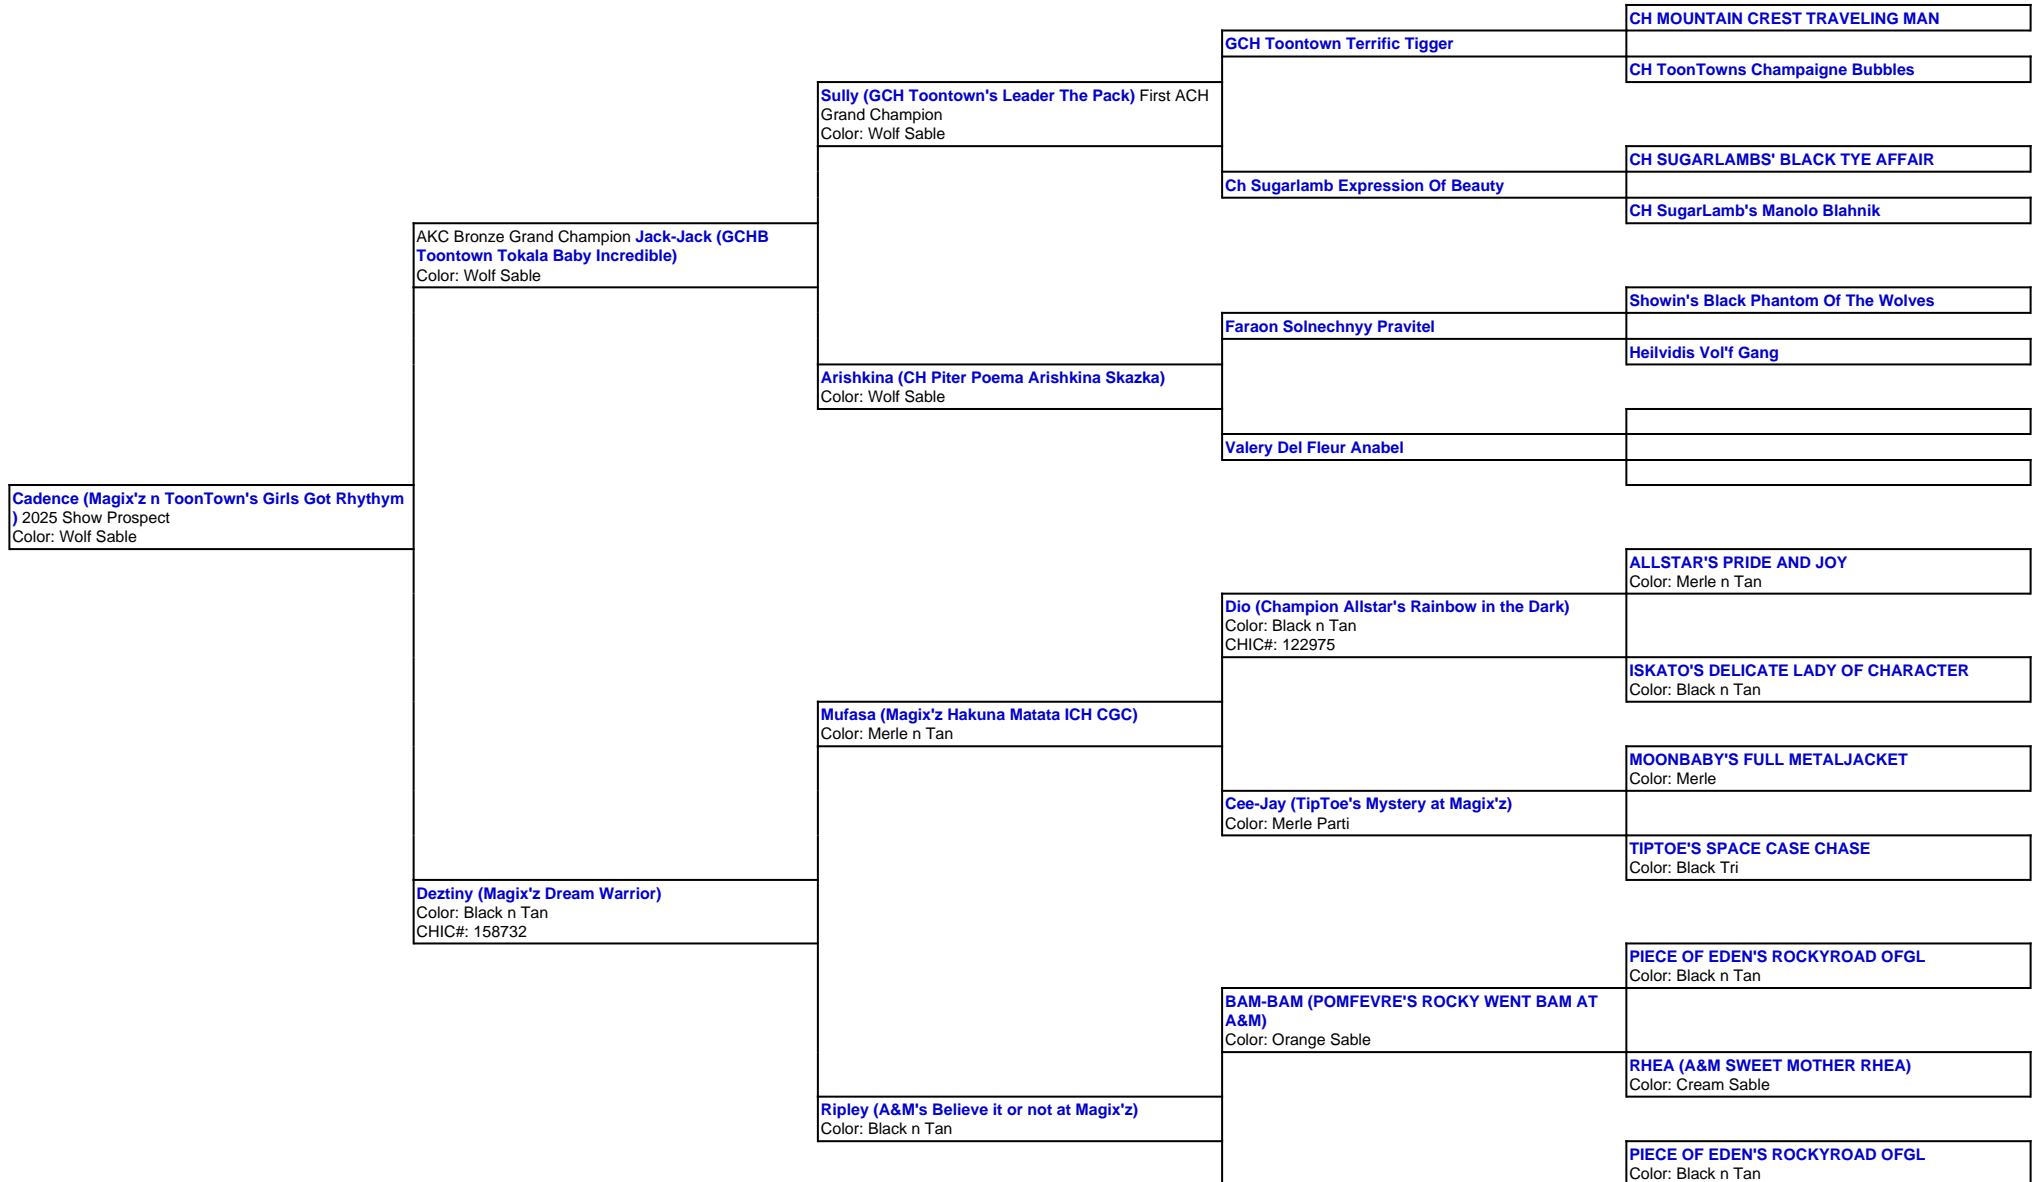

For a more detailed version of this pedigree:

<https://www.magixzpoms.com/profile/magixz-n-toontowns-girls-got-rhythm>

Pedigree For:
Cadence (Magix'z n ToonTown's Girls Got Rhythm)
2025 Show Prospect

KAYLA (A&M'S KUTIE KAYLA)
Color: Orange Sable

ENNA (ANGELIC NOBLE ENNA)
Color: Sable