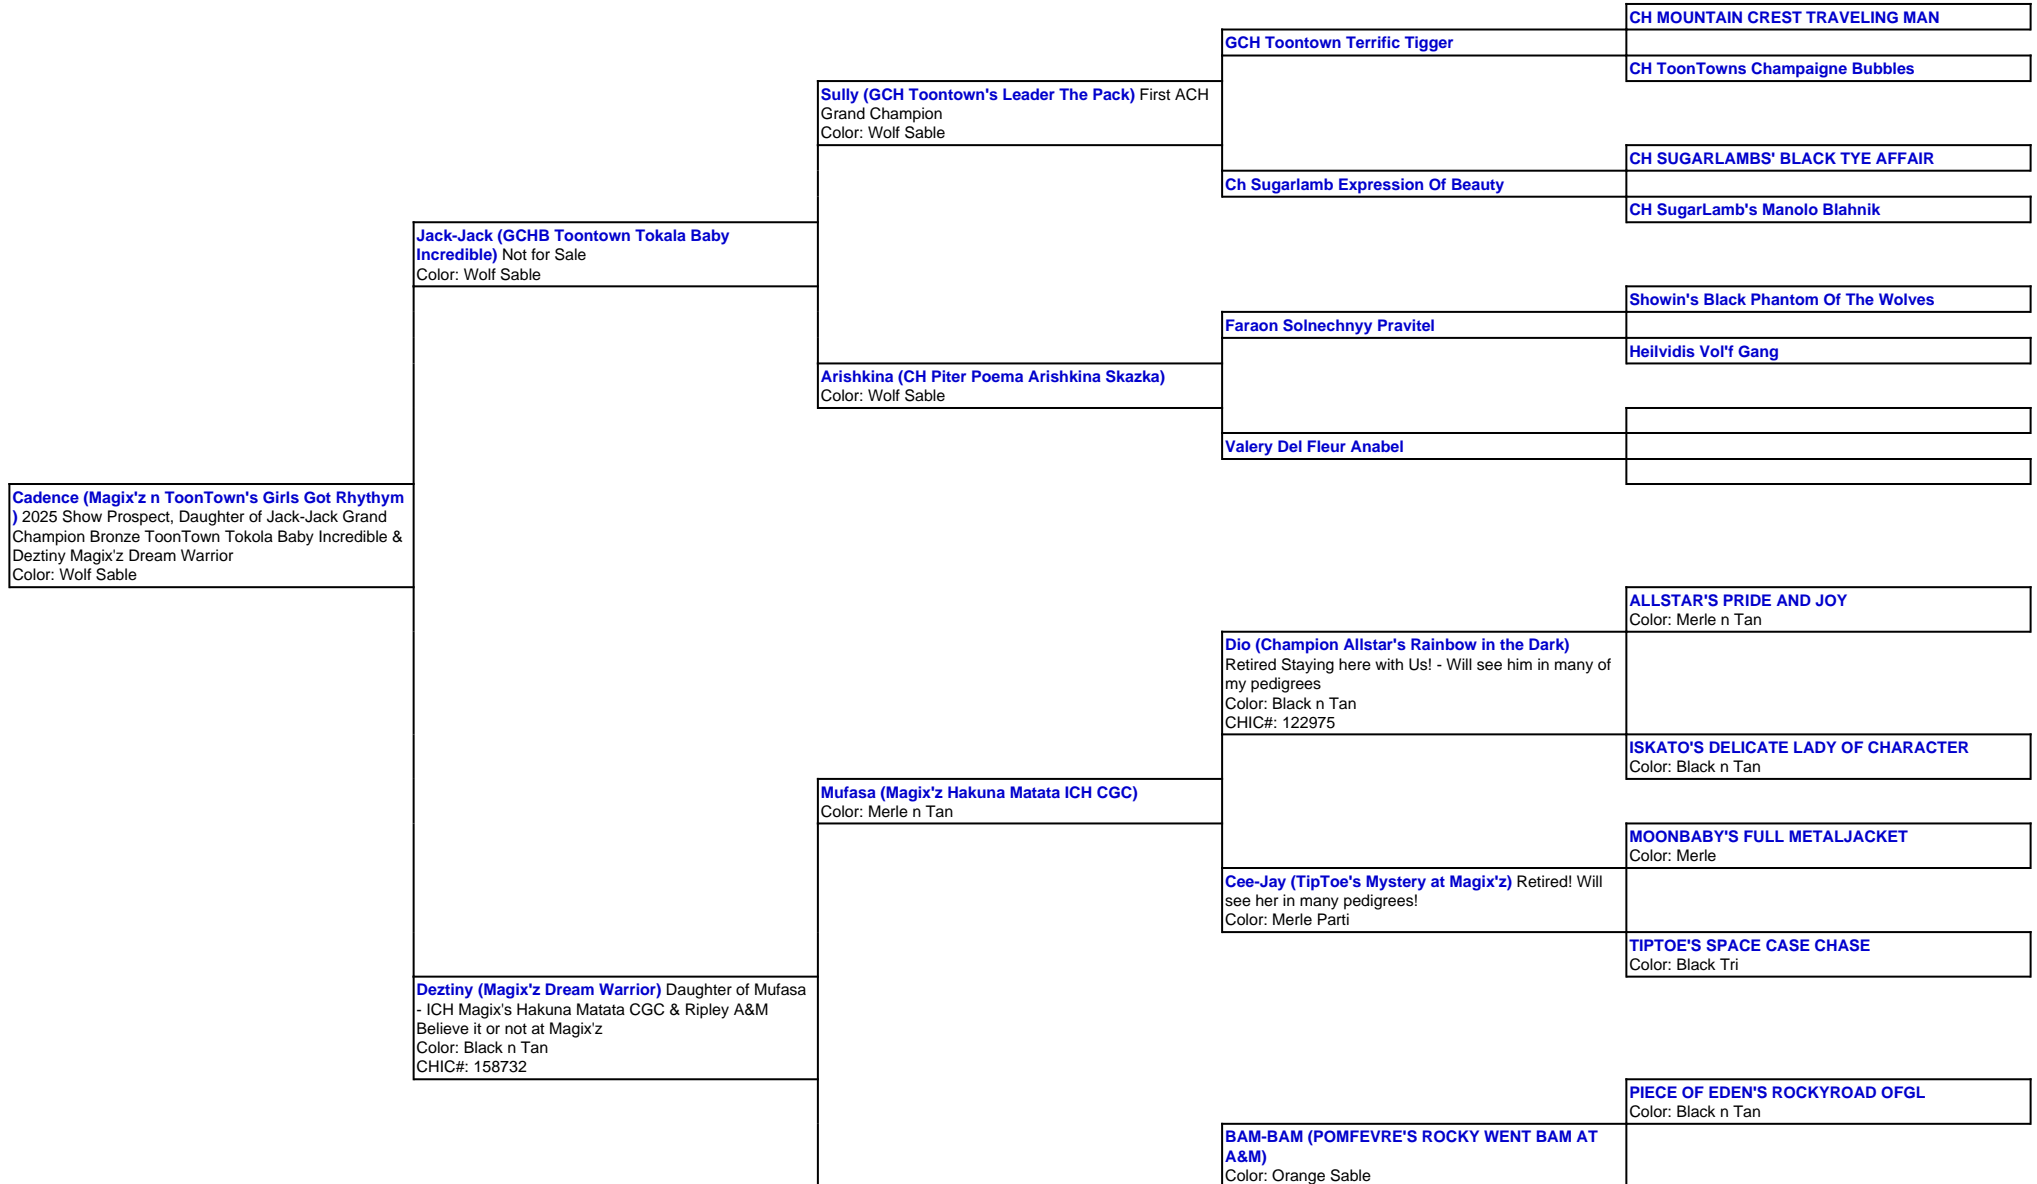

For a more detailed version of this pedigree:

<https://www.magixzpoms.com/profile/magixz-n-toontowns-girls-got-rhythm>

Pedigree For:

Cadence (Magix'z n ToonTown's Girls Got Rhythm)

2025 Show Prospect

Daughter of Jack-Jack Grand Champion Bronze ToonTown Tokola Baby Incredible & Deztiny Magix'z Dream Warrior

Ripley (A&M's Believe it or not at Magix'z)
Color: Black n Tan
CHIC#: 128519

RHEA (A&M SWEET MOTHER RHEA)
Color: Cream Sable

PIECE OF EDEN'S ROCKYROAD OFGL
Color: Black n Tan

KAYLA (A&M'S KUTIE KAYLA)
Color: Orange Sable

ENNA (ANGELIC NOBLE ENNA)
Color: Sable