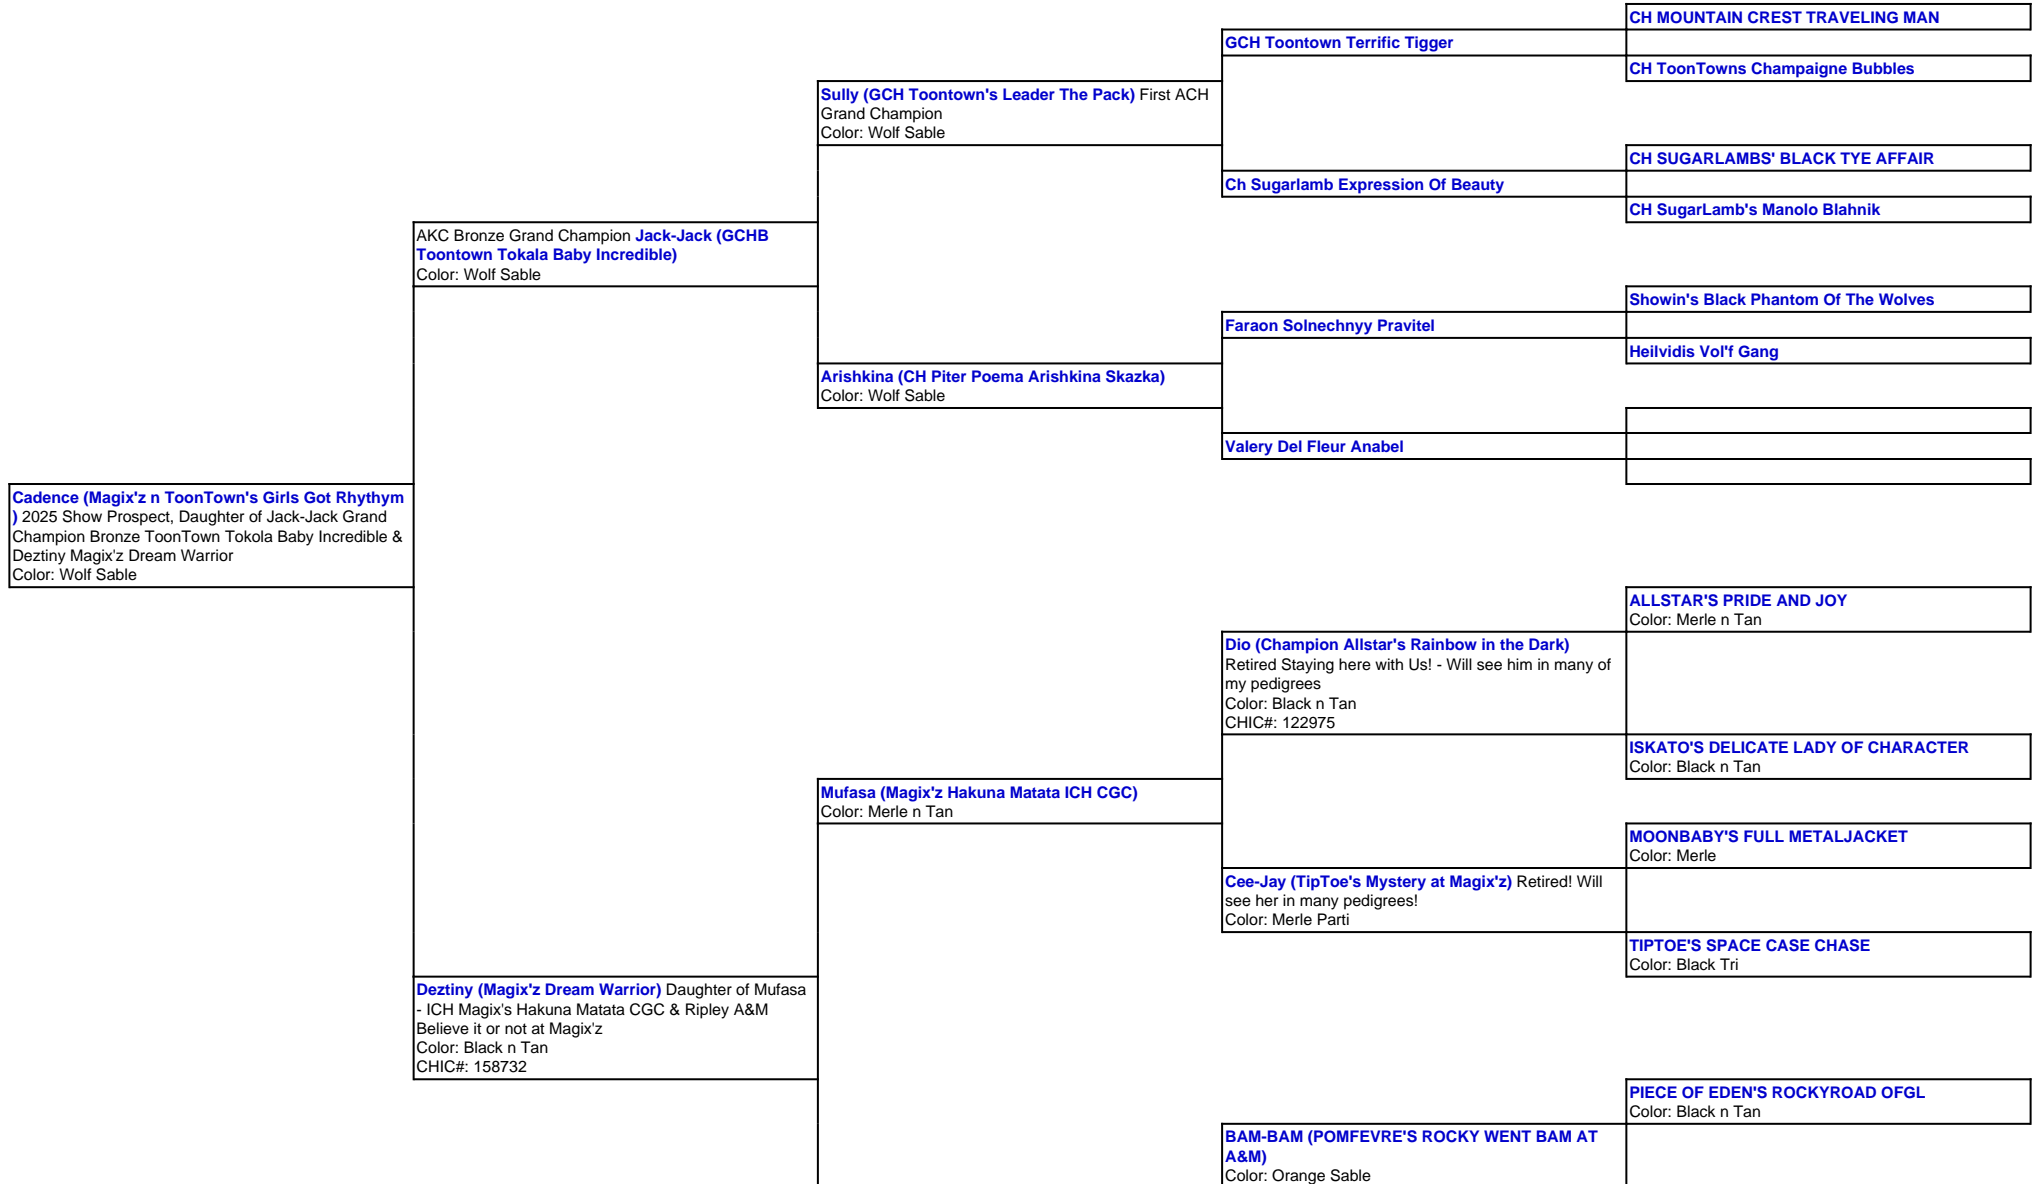

For a more detailed version of this pedigree:

<https://www.magixzpoms.com/profile/magixz-n-toontowns-girls-got-rhythm>

Pedigree For:

Cadence (Magix'z n ToonTown's Girls Got Rhythm)

2025 Show Prospect

Daughter of Jack-Jack Grand Champion Bronze ToonTown Tokola Baby Incredible & Deztiny Magix'z Dream Warrior

Ripley (A&M's Believe it or not at Magix'z)
Color: Black n Tan

RHEA (A&M SWEET MOTHER RHEA)
Color: Cream Sable

PIECE OF EDEN'S ROCKYROAD OFGL
Color: Black n Tan

KAYLA (A&M'S KUTIE KAYLA)
Color: Orange Sable

ENNA (ANGELIC NOBLE ENNA)
Color: Sable