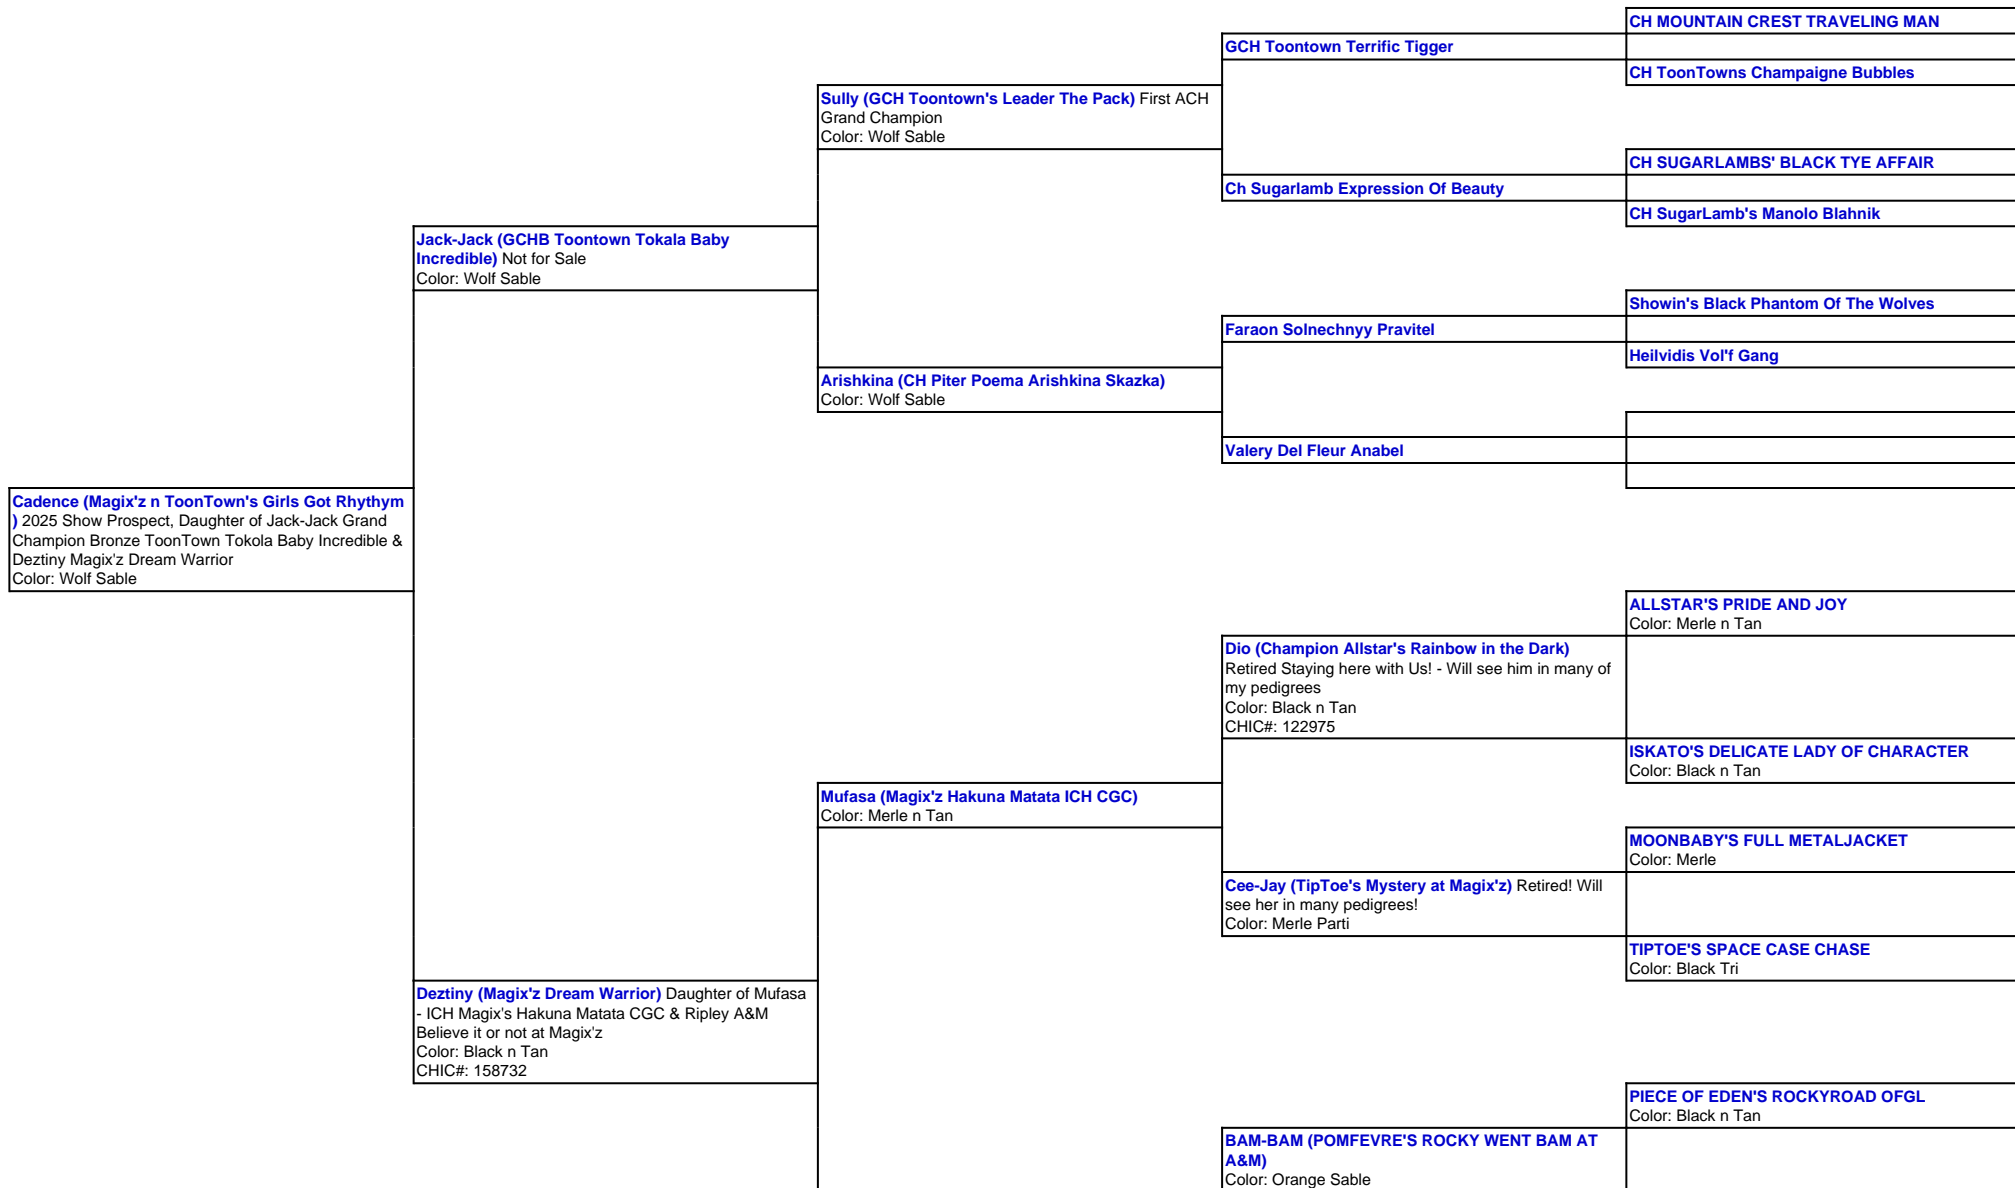

For a more detailed version of this pedigree:

<https://www.magixzpoms.com/profile/magixz-n-toontowns-girls-got-rhythm>

Pedigree For:

Cadence (Magix'z n ToonTown's Girls Got Rhythm)

2025 Show Prospect

Daughter of Jack-Jack Grand Champion Bronze ToonTown Tokola Baby Incredible & Deztiny Magix'z Dream Warrior

Ripley (A&M's Believe it or not at Magix'z)
Color: Black n Tan

RHEA (A&M SWEET MOTHER RHEA)
Color: Cream Sable

PIECE OF EDEN'S ROCKYROAD OFGL
Color: Black n Tan

KAYLA (A&M'S KUTIE KAYLA)
Color: Orange Sable

ENNA (ANGELIC NOBLE ENNA)
Color: Sable