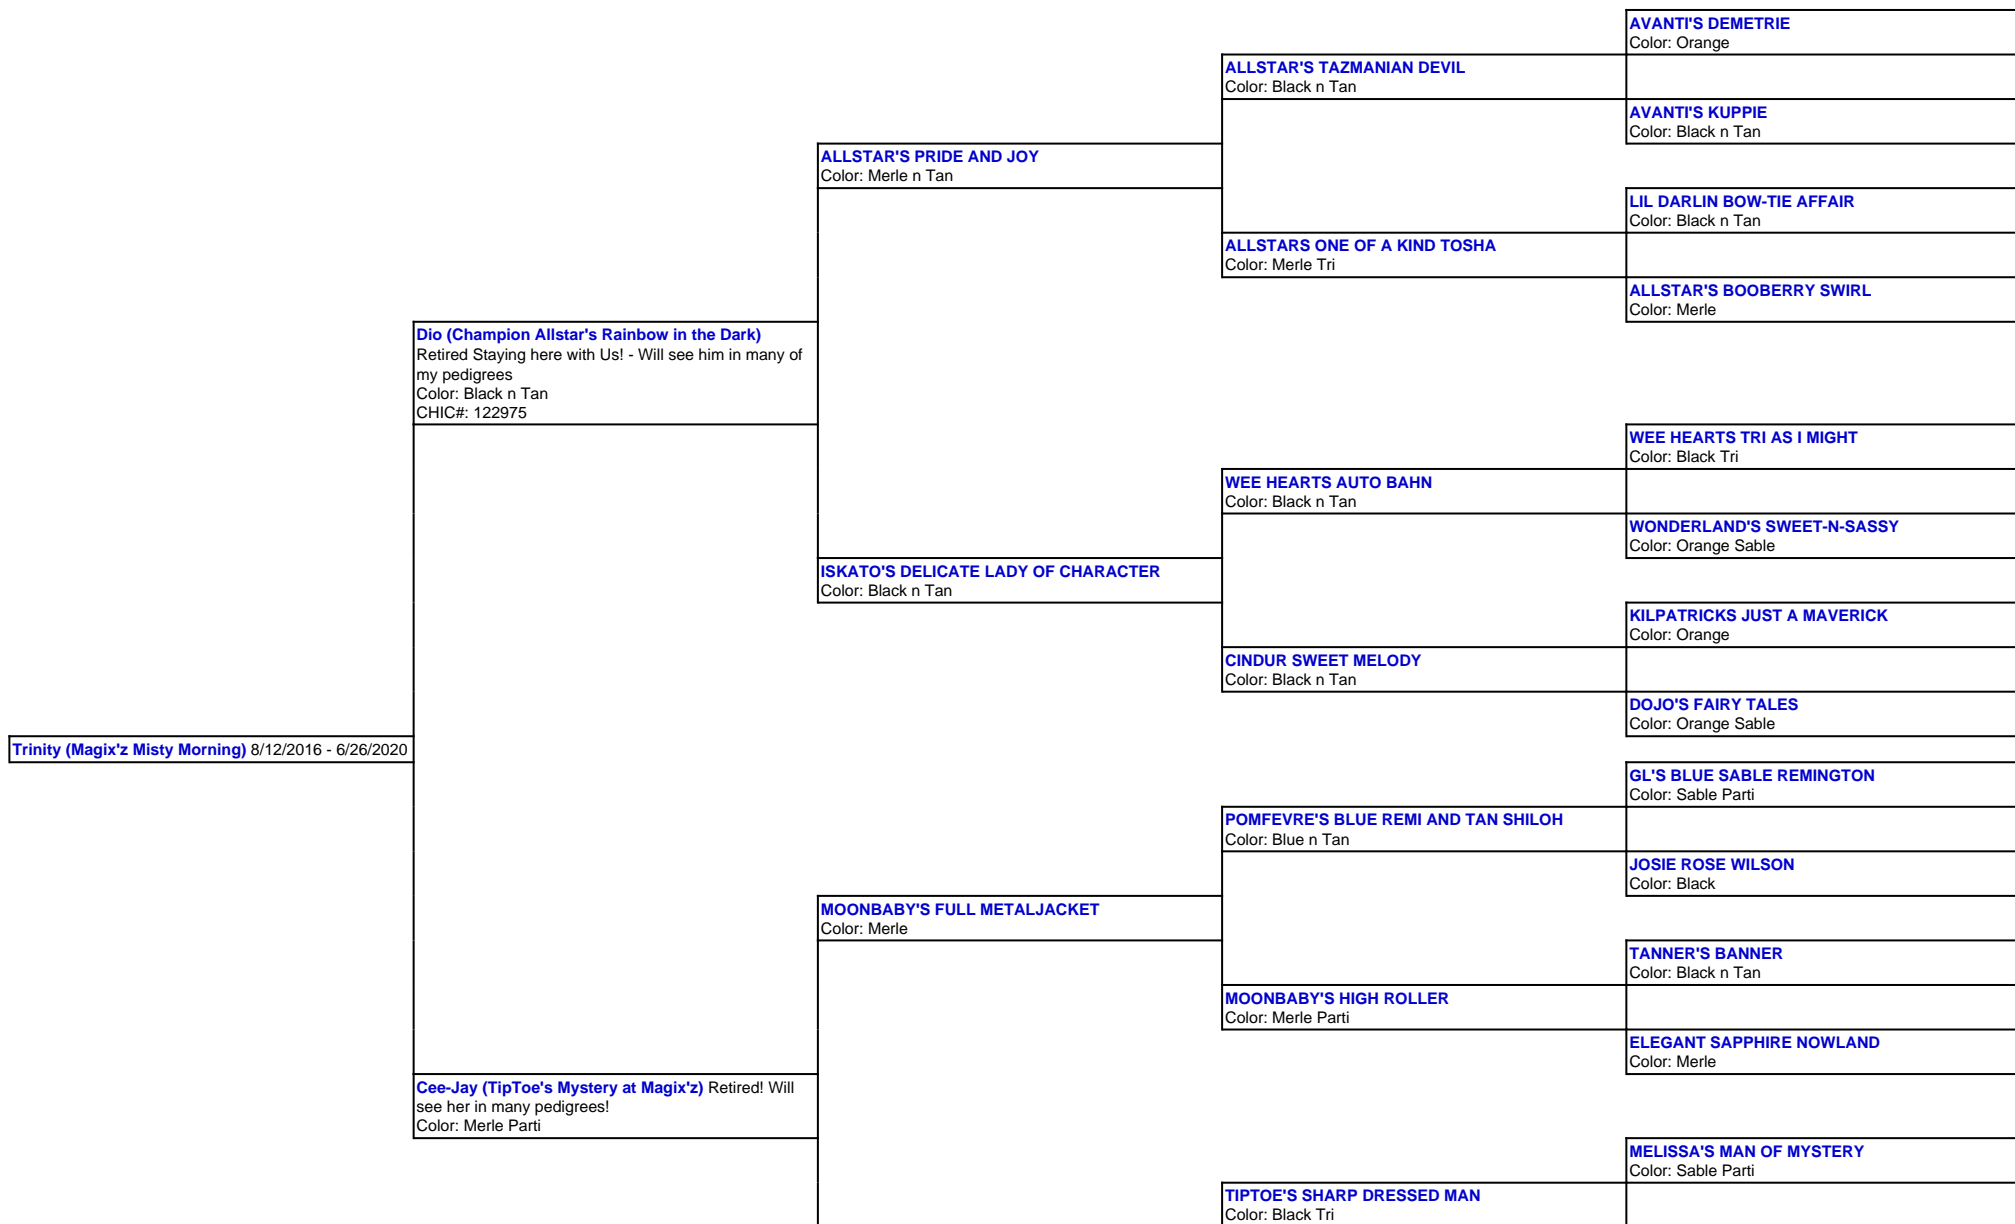

For a more detailed version of this pedigree:
<https://www.magixzpoms.com/profile/magixz-misty-morning>

Pedigree For:
 Trinity (Magix'z Misty Morning)
 8/12/2016 - 6/26/2020

TIPTOE'S SPACE CASE CHASE
Color: Black Tri

CHRISTANNES REESE'S PB CUP
Color: Chocolate

MOONBABY'S EFFORTLESS STYLE
Color: Cream

POMFEVRE'S BLUE REMI AND TAN SHILOH
Color: Blue n Tan

MELISSA'S JUST DO IT
Color: Black Tri