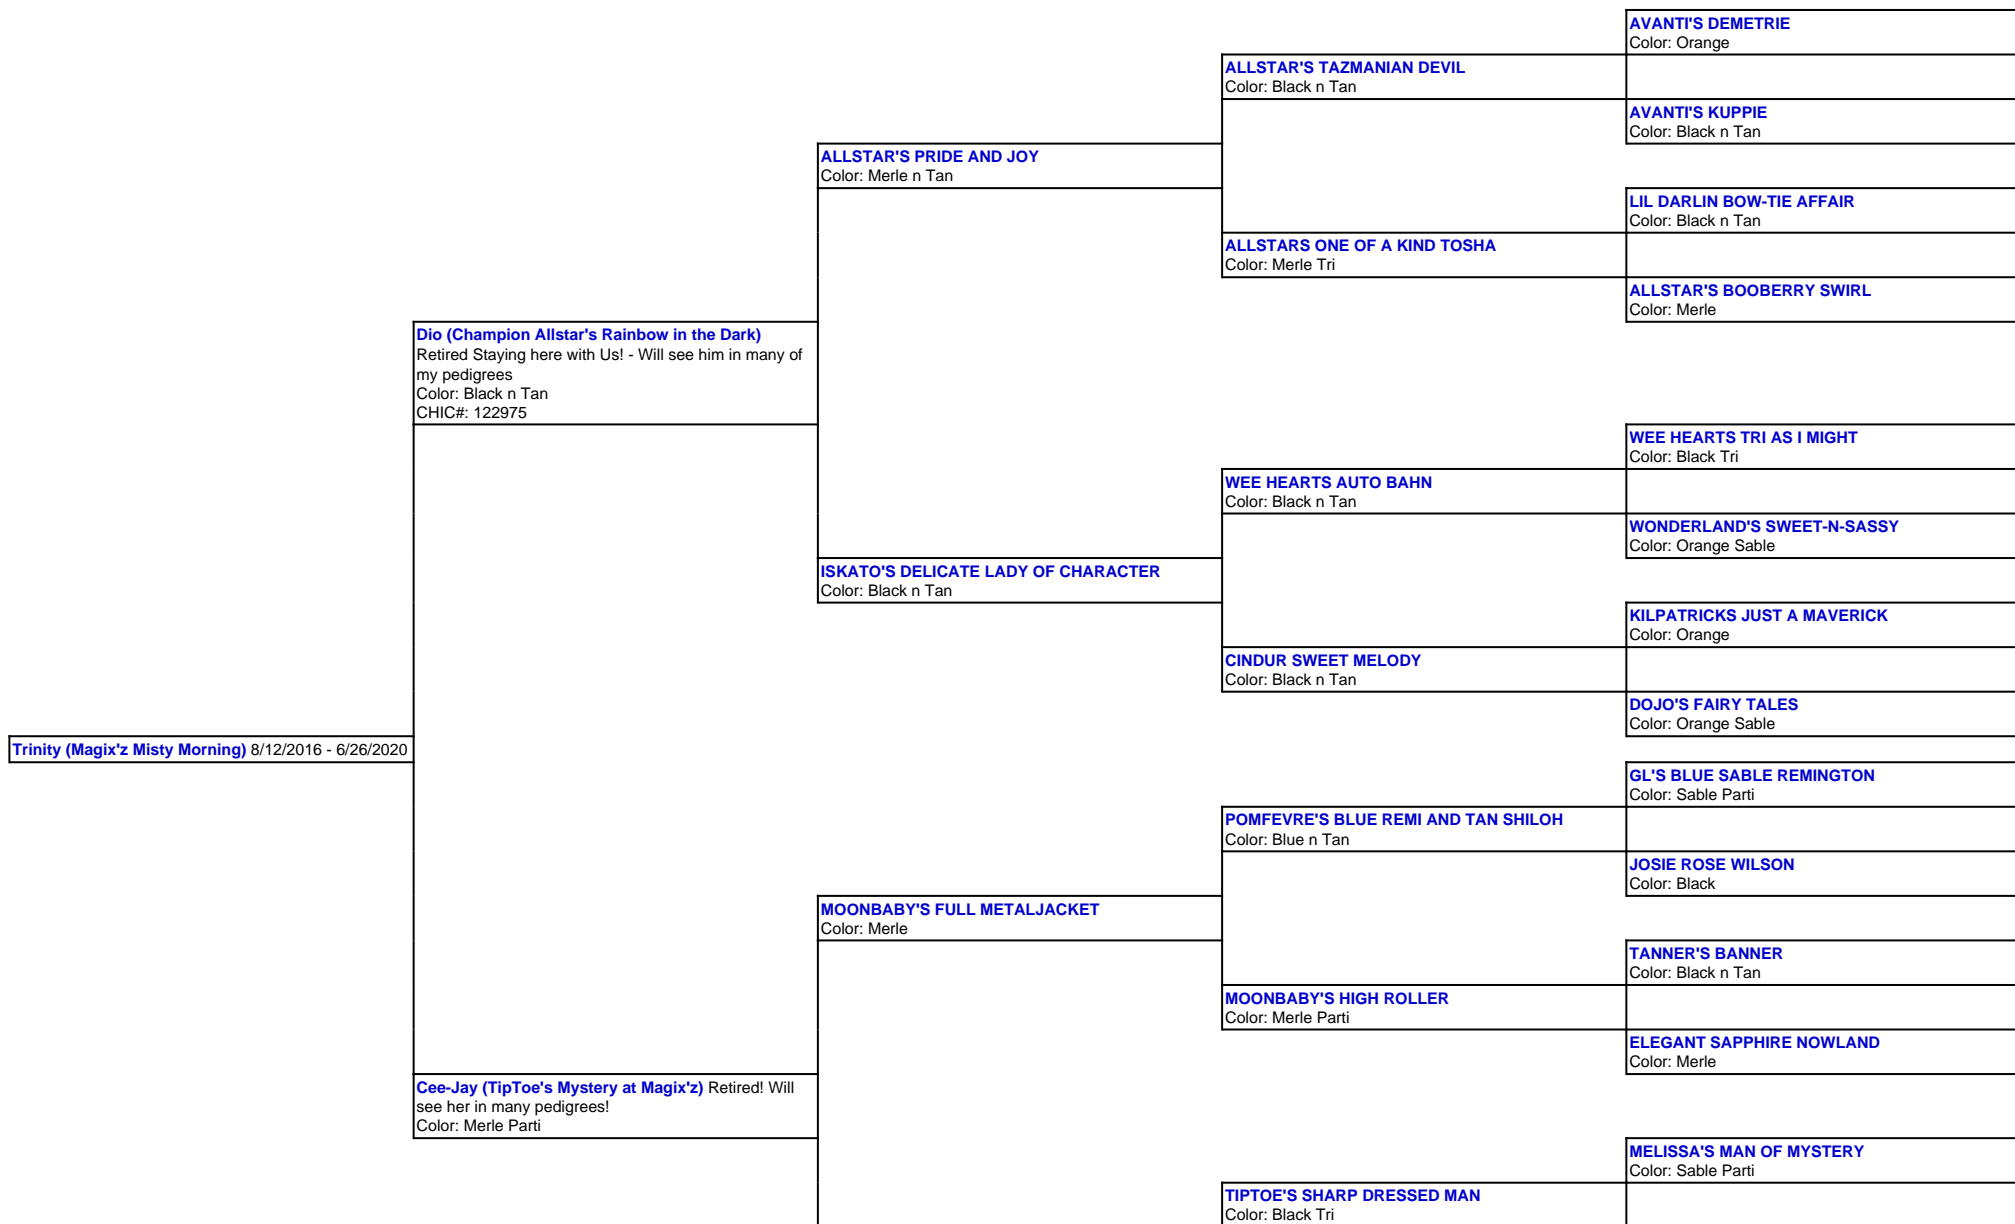

For a more detailed version of this pedigree:

<https://www.magixzpoms.com/profile/magixz-misty-morning>

Pedigree For:
Trinity (Magix'z Misty Morning)
8/12/2016 - 6/26/2020

TIPTOE'S SPACE CASE CHASE
Color: Black Tri

CHRISTANNES REESE'S PB CUP
Color: Chocolate

POMFEVRE'S BLUE REMI AND TAN SHILOH
Color: Blue n Tan

MOONBABY'S EFFORTLESS STYLE
Color: Cream

MELISSA'S JUST DO IT
Color: Black Tri