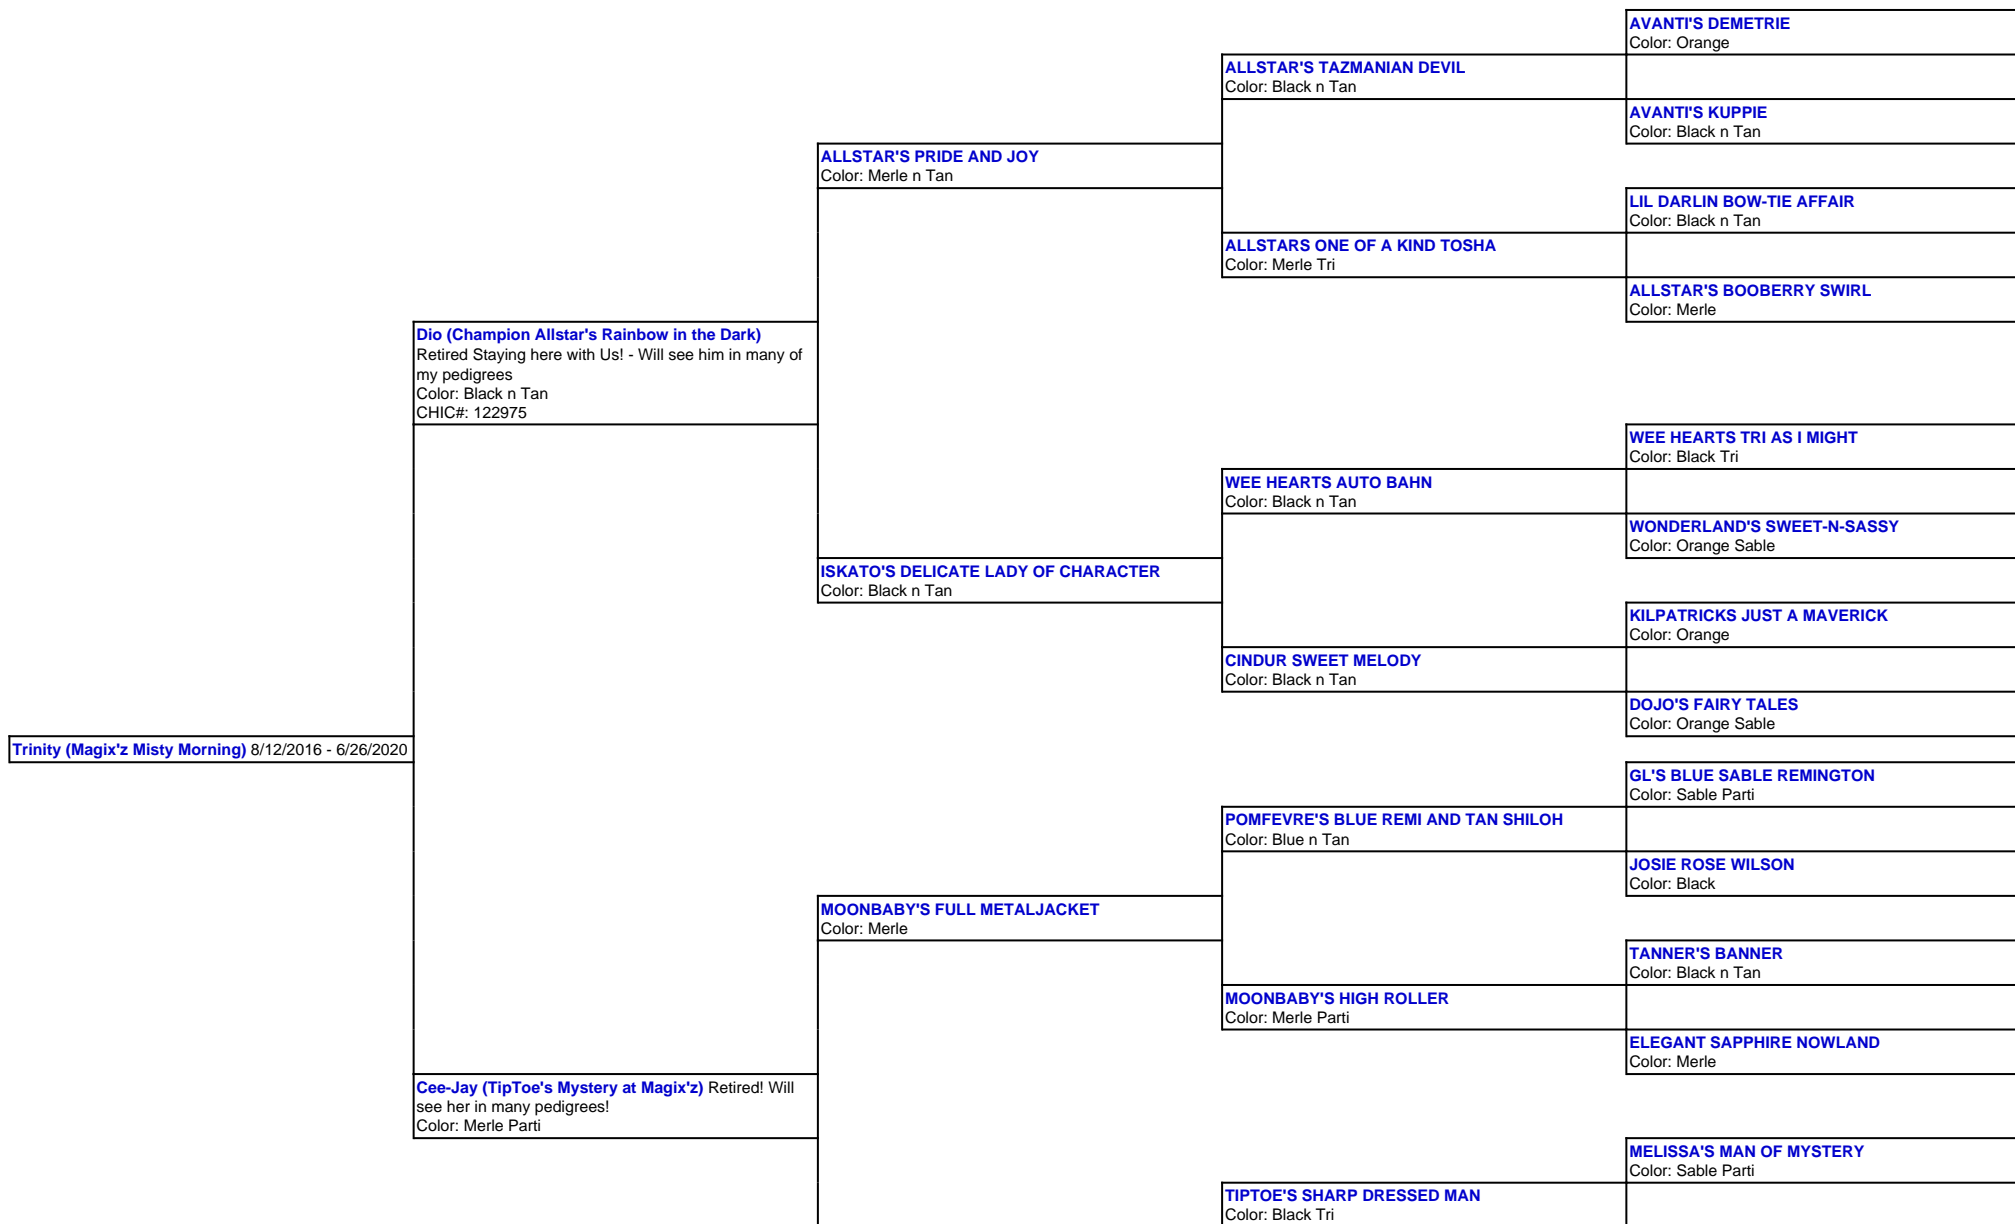

For a more detailed version of this pedigree:
<https://www.magixzpoms.com/profile/magixz-misty-morning>

Pedigree For:
 Trinity (Magix'z Misty Morning)
 8/12/2016 - 6/26/2020

TIPTOE'S SPACE CASE CHASE
Color: Black Tri

CHRISTANNES REESE'S PB CUP
Color: Chocolate

POMFEVRE'S BLUE REMI AND TAN SHILOH
Color: Blue n Tan

MOONBABY'S EFFORTLESS STYLE
Color: Cream

MELISSA'S JUST DO IT
Color: Black Tri