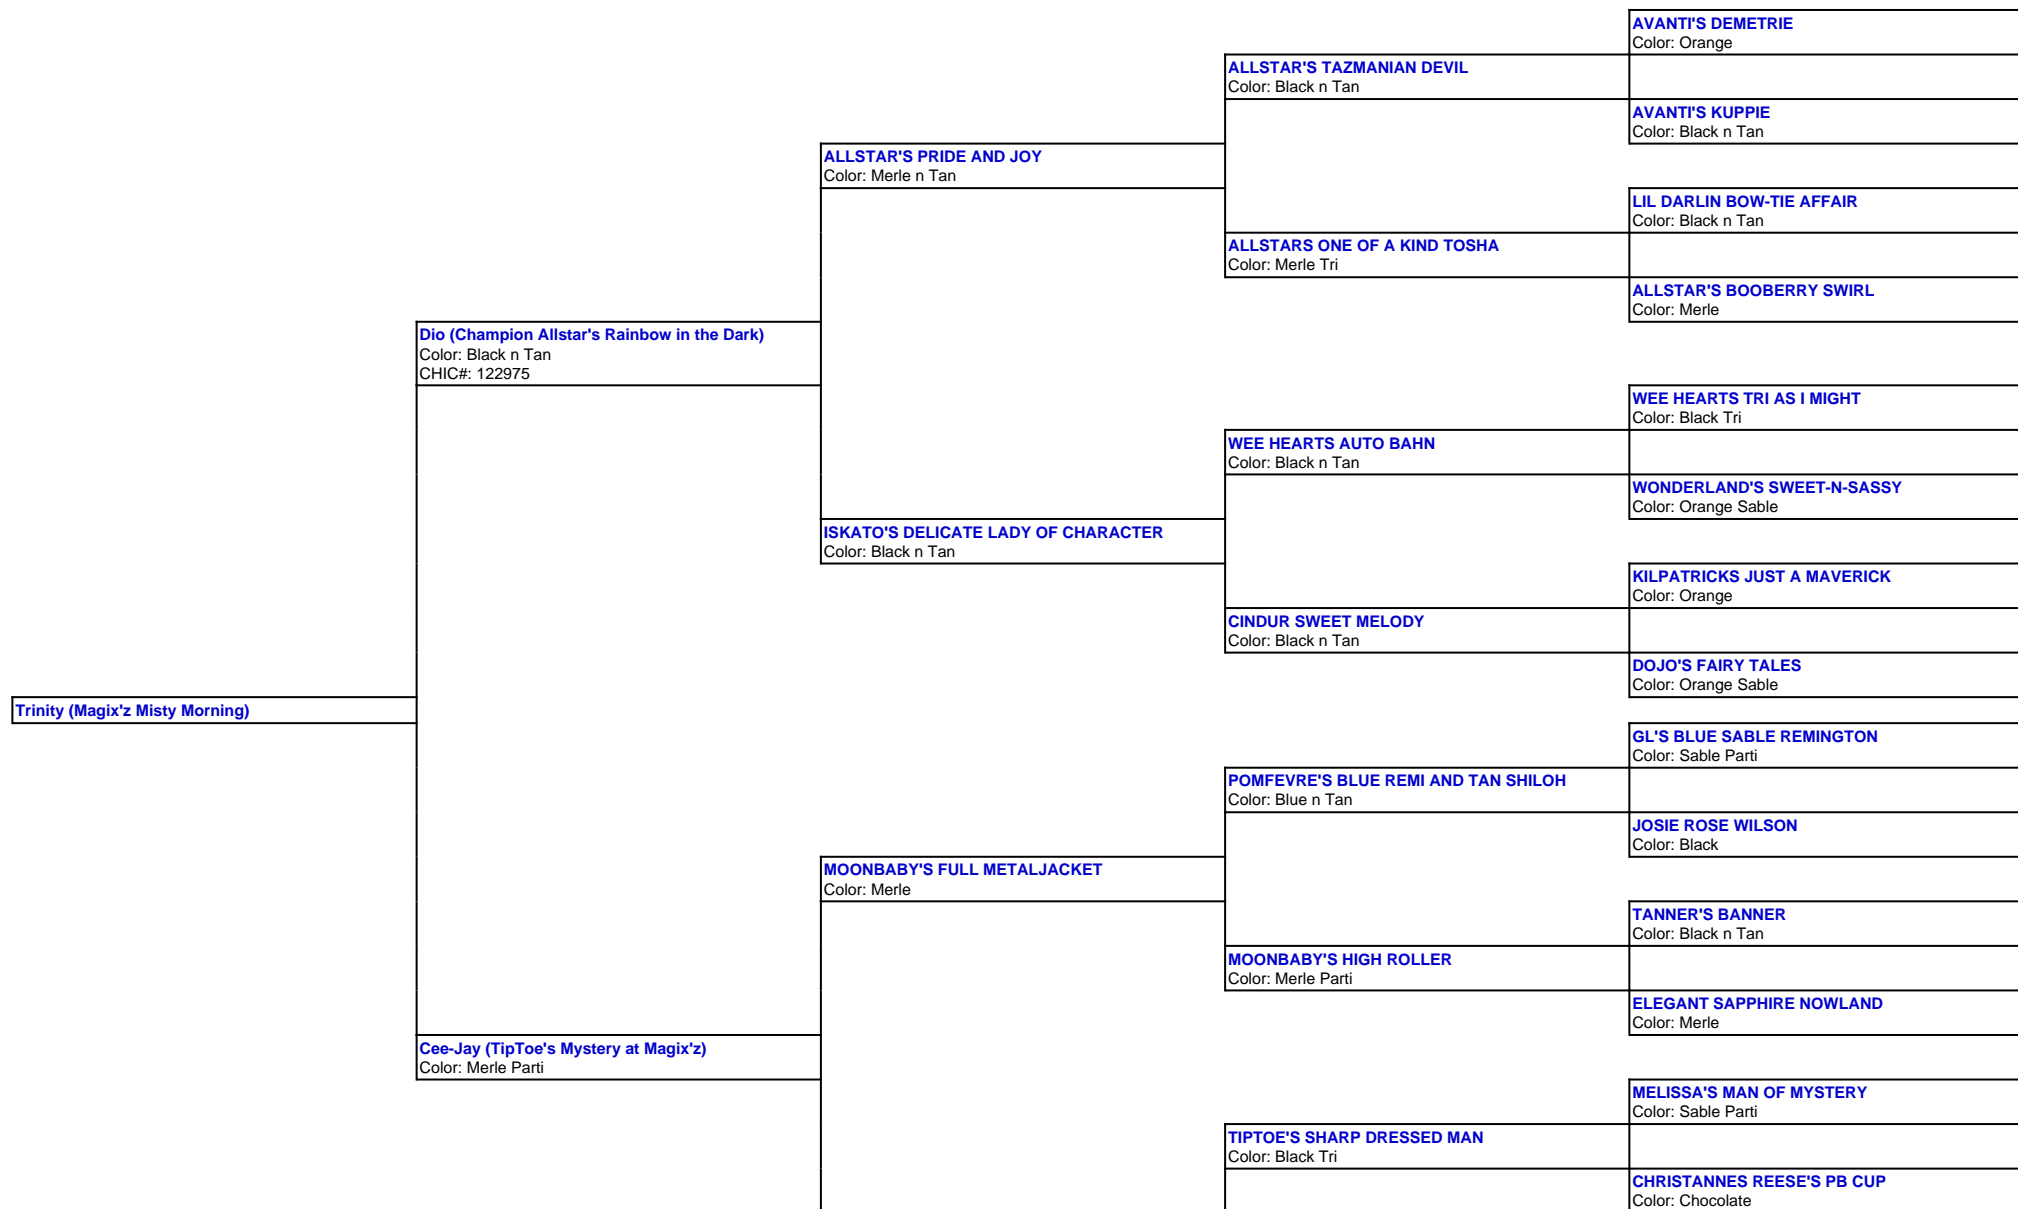

For a more detailed version of this pedigree:  
<https://www.magixzpoms.com/profile/magixz-misty-morning>

Pedigree For:  
 Trinity (Magix'z Misty Morning)

**TIPTOE'S SPACE CASE CHASE**  
Color: Black Tri

**POMFEVRE'S BLUE REMI AND TAN SHILOH**  
Color: Blue n Tan

**MOONBABY'S EFFORTLESS STYLE**  
Color: Cream

**MELISSA'S JUST DO IT**  
Color: Black Tri