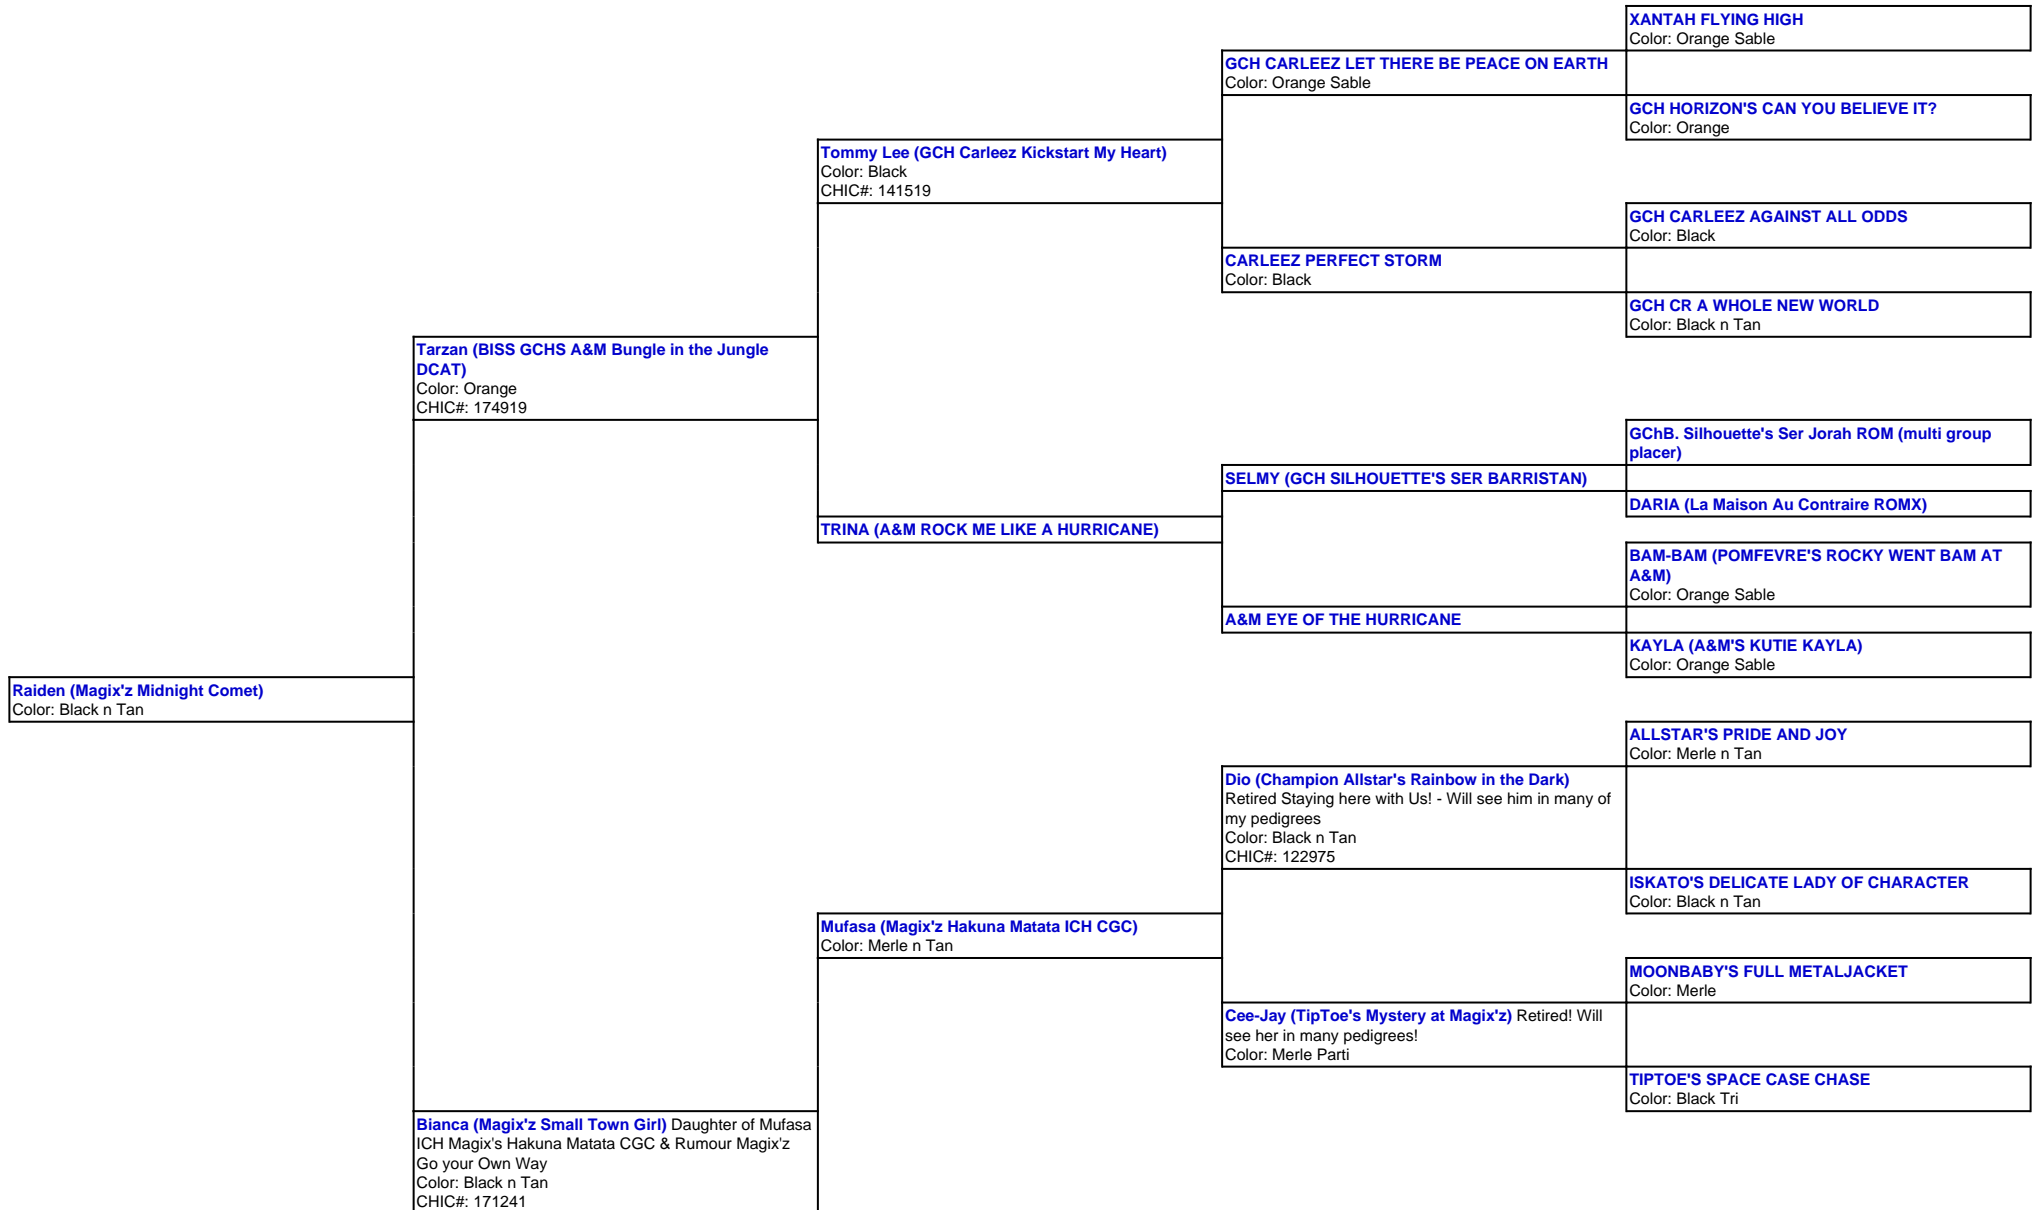

For a more detailed version of this pedigree:

<https://www.magixzpoms.com/profile/magixz-midnight-comet>

Pedigree For:  
Raider (Magix'z Midnight Comet)

<b>Rumour (Magix'z Go Your Own Way!)</b> Color: Black n Tan	<b>Tommy Lee (GCH Carleez Kickstart My Heart)</b> Color: Black CHIC#: 141519	<b>GCH CARLEEZ LET THERE BE PEACE ON EARTH</b> Color: Orange Sable
		<b>CARLEEZ PERFECT STORM</b> Color: Black
		<b>Tyme (CHRIS-GIN'S JUST IN TYME AT A&amp;M)</b> Color: Black
	<b>Skittles (A&amp;M Taste the Rainbow at Magix'z)</b> Color: Merle Tri	
		<b>Candy (Magix'z Candy Blue Kisses at A&amp;M)</b> Color: Merle