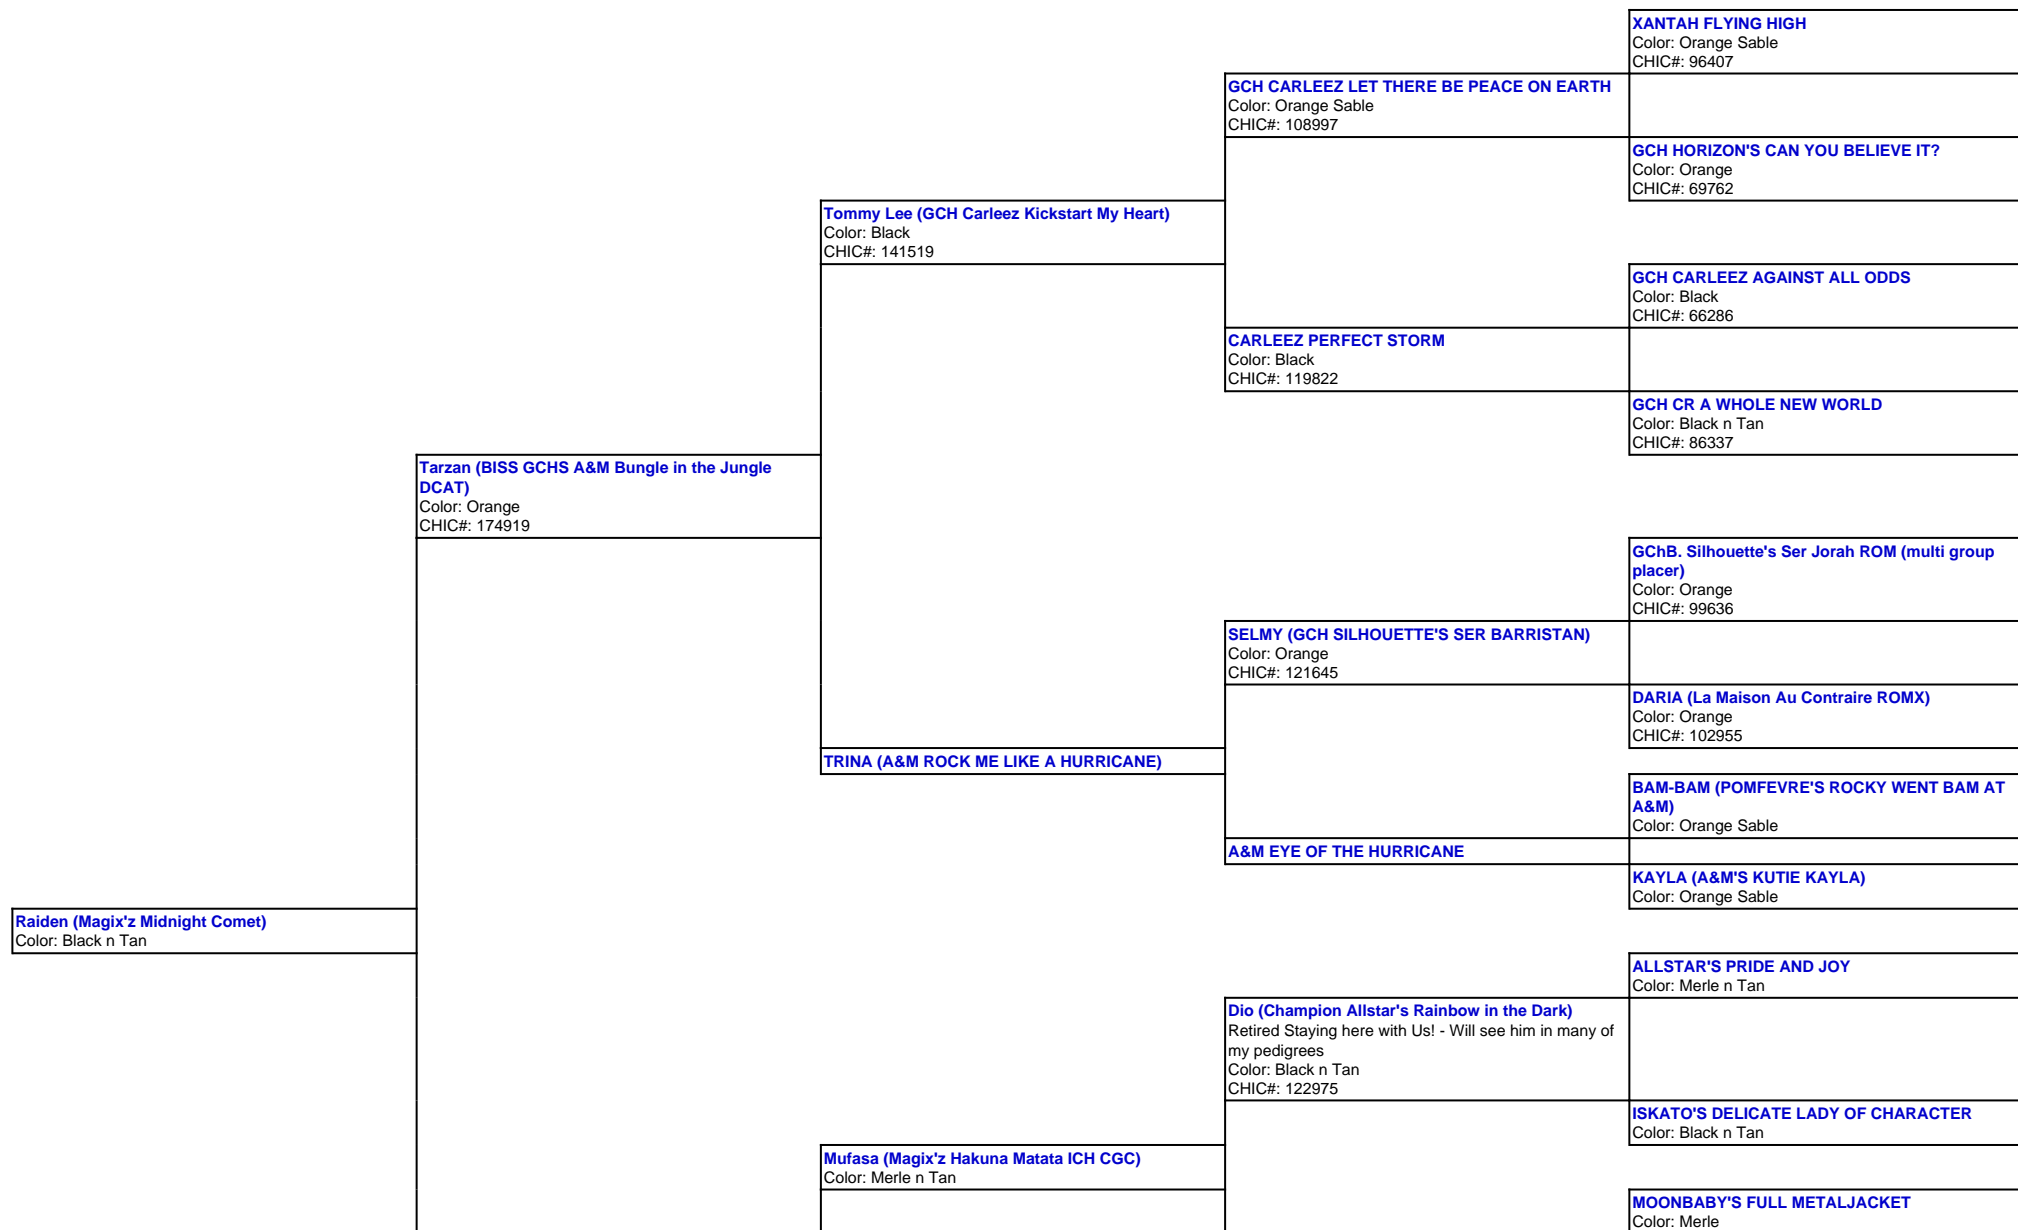

For a more detailed version of this pedigree:

<https://www.magixzpoms.com/profile/magixz-midnight-comet>

Pedigree For:
Raider (Magix'z Midnight Comet)

Bianca (Magix'z Small Town Girl) Daughter of Mufasa
ICH Magix's Hakuna Matata CGC & Rumour Magix'z
Go your Own Way
Color: Black n Tan
CHIC#: 171241

Rumour (Magix'z Go Your Own Way!)
Color: Black n Tan
CHIC#: 154184

Cee-Jay (TipToe's Mystery at Magix'z) Retired! Will see her in many pedigrees!
Color: Merle Parti

TIPTOE'S SPACE CASE CHASE
Color: Black Tri

CARLEEZ PERFECT STORM
Color: Black
CHIC#: 119822

Tyme (CHRIS-GIN'S JUST IN TYME AT A&M)
Color: Black

Candy (Magix'z Candy Blue Kisses at A&M)
Color: Merle