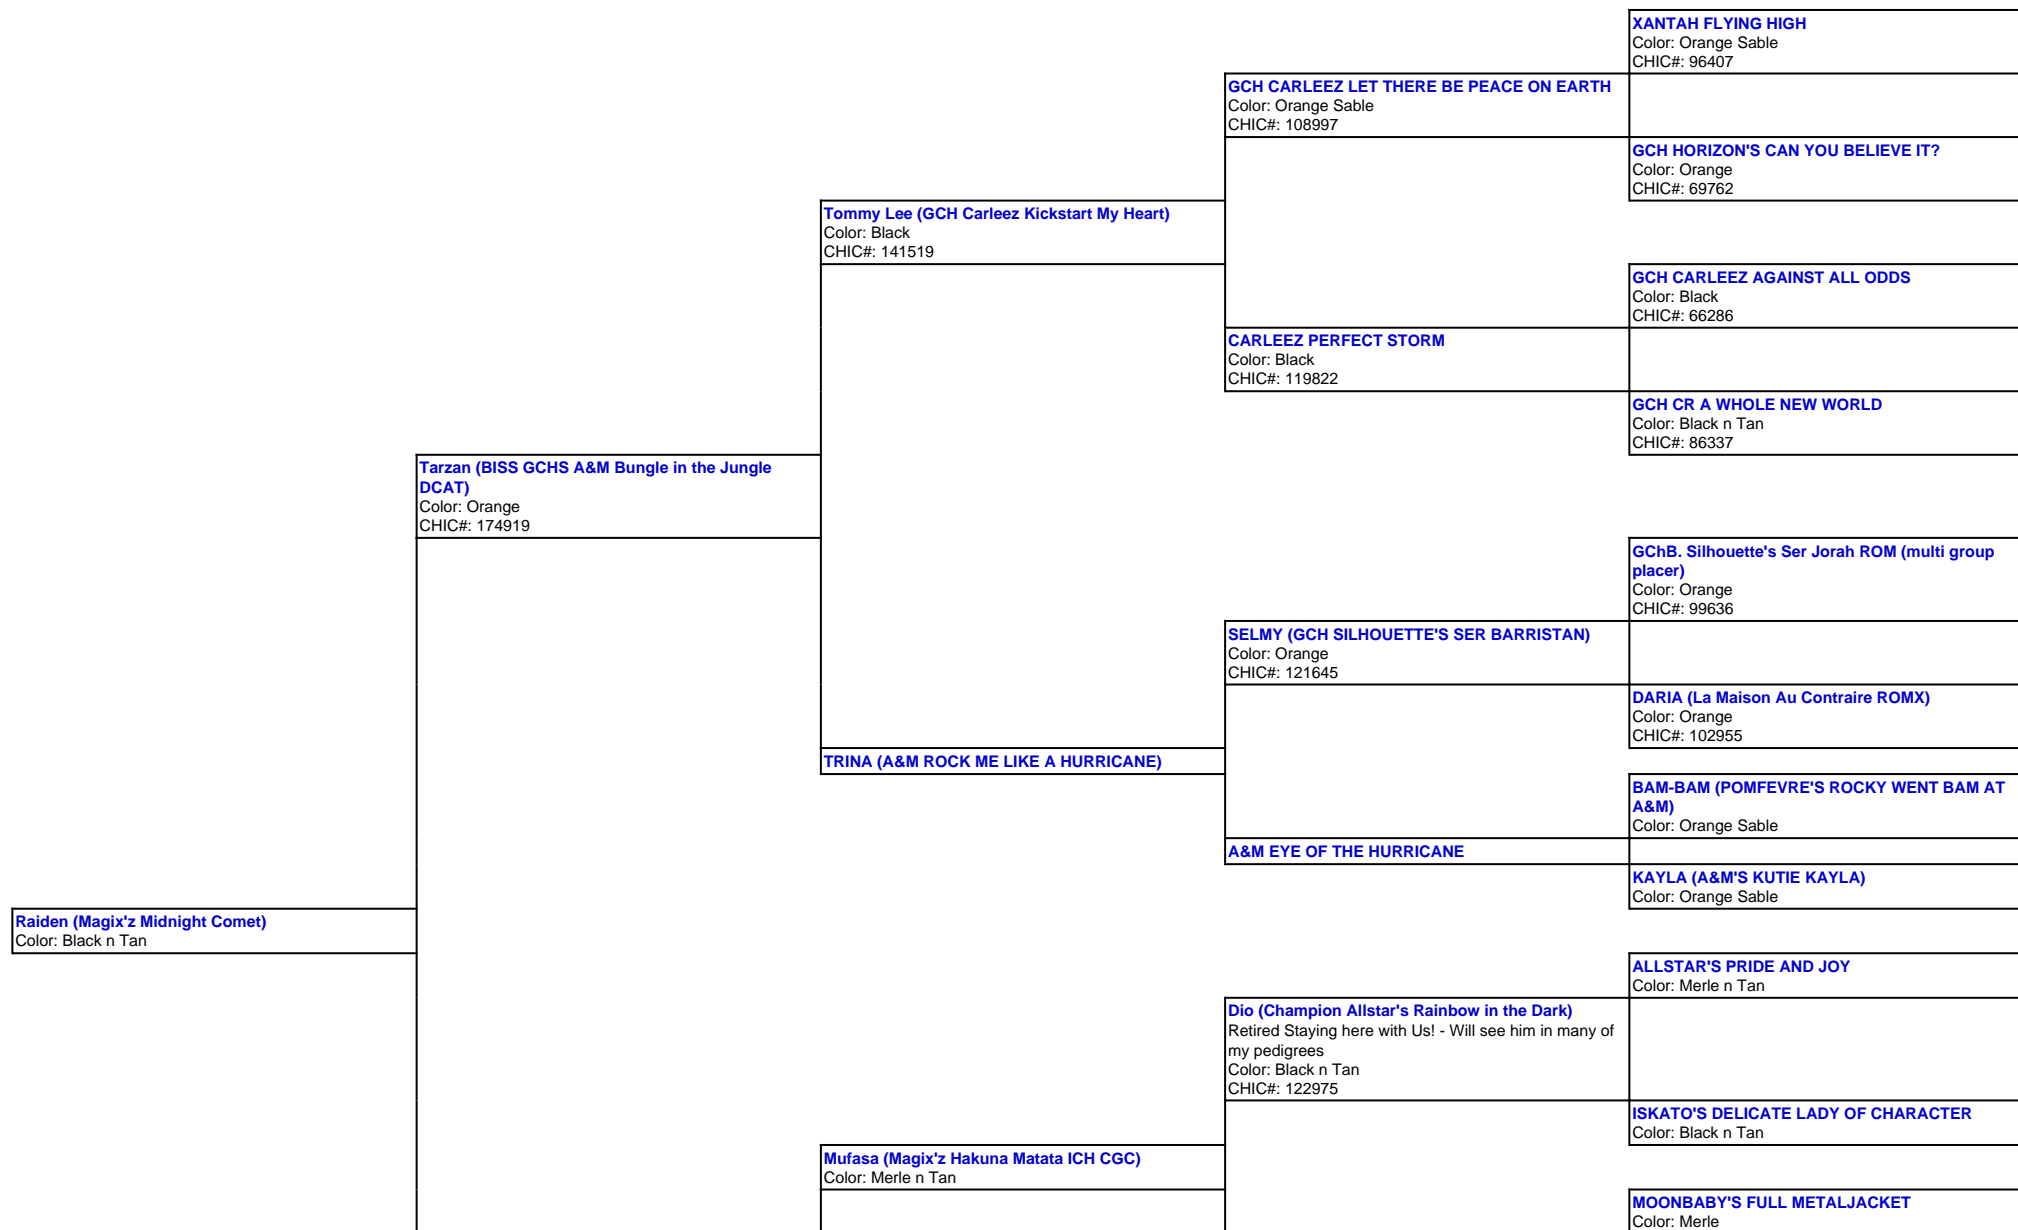

For a more detailed version of this pedigree:

<https://www.magixzpoms.com/profile/magixz-midnight-comet>

Pedigree For:  
Raider (Magix'z Midnight Comet)

**Bianca (Magix'z Small Town Girl)** Daughter of Mufasa  
ICH Magix's Hakuna Matata CGC & Rumour Magix'z  
Go your Own Way  
Color: Black n Tan  
CHIC#: 171241

**Rumour (Magix'z Go Your Own Way!)**  
Color: Black n Tan  
CHIC#: 154184

**Cee-Jay (TipToe's Mystery at Magix'z)** Retired! Will see her in many pedigrees!  
Color: Merle Parti

**TIPTOE'S SPACE CASE CHASE**  
Color: Black Tri

**CARLEEZ PERFECT STORM**  
Color: Black  
CHIC#: 119822

**Tyme (CHRIS-GIN'S JUST IN TYME AT A&M)**  
Color: Black

**Candy (Magix'z Candy Blue Kisses at A&M)**  
Color: Merle