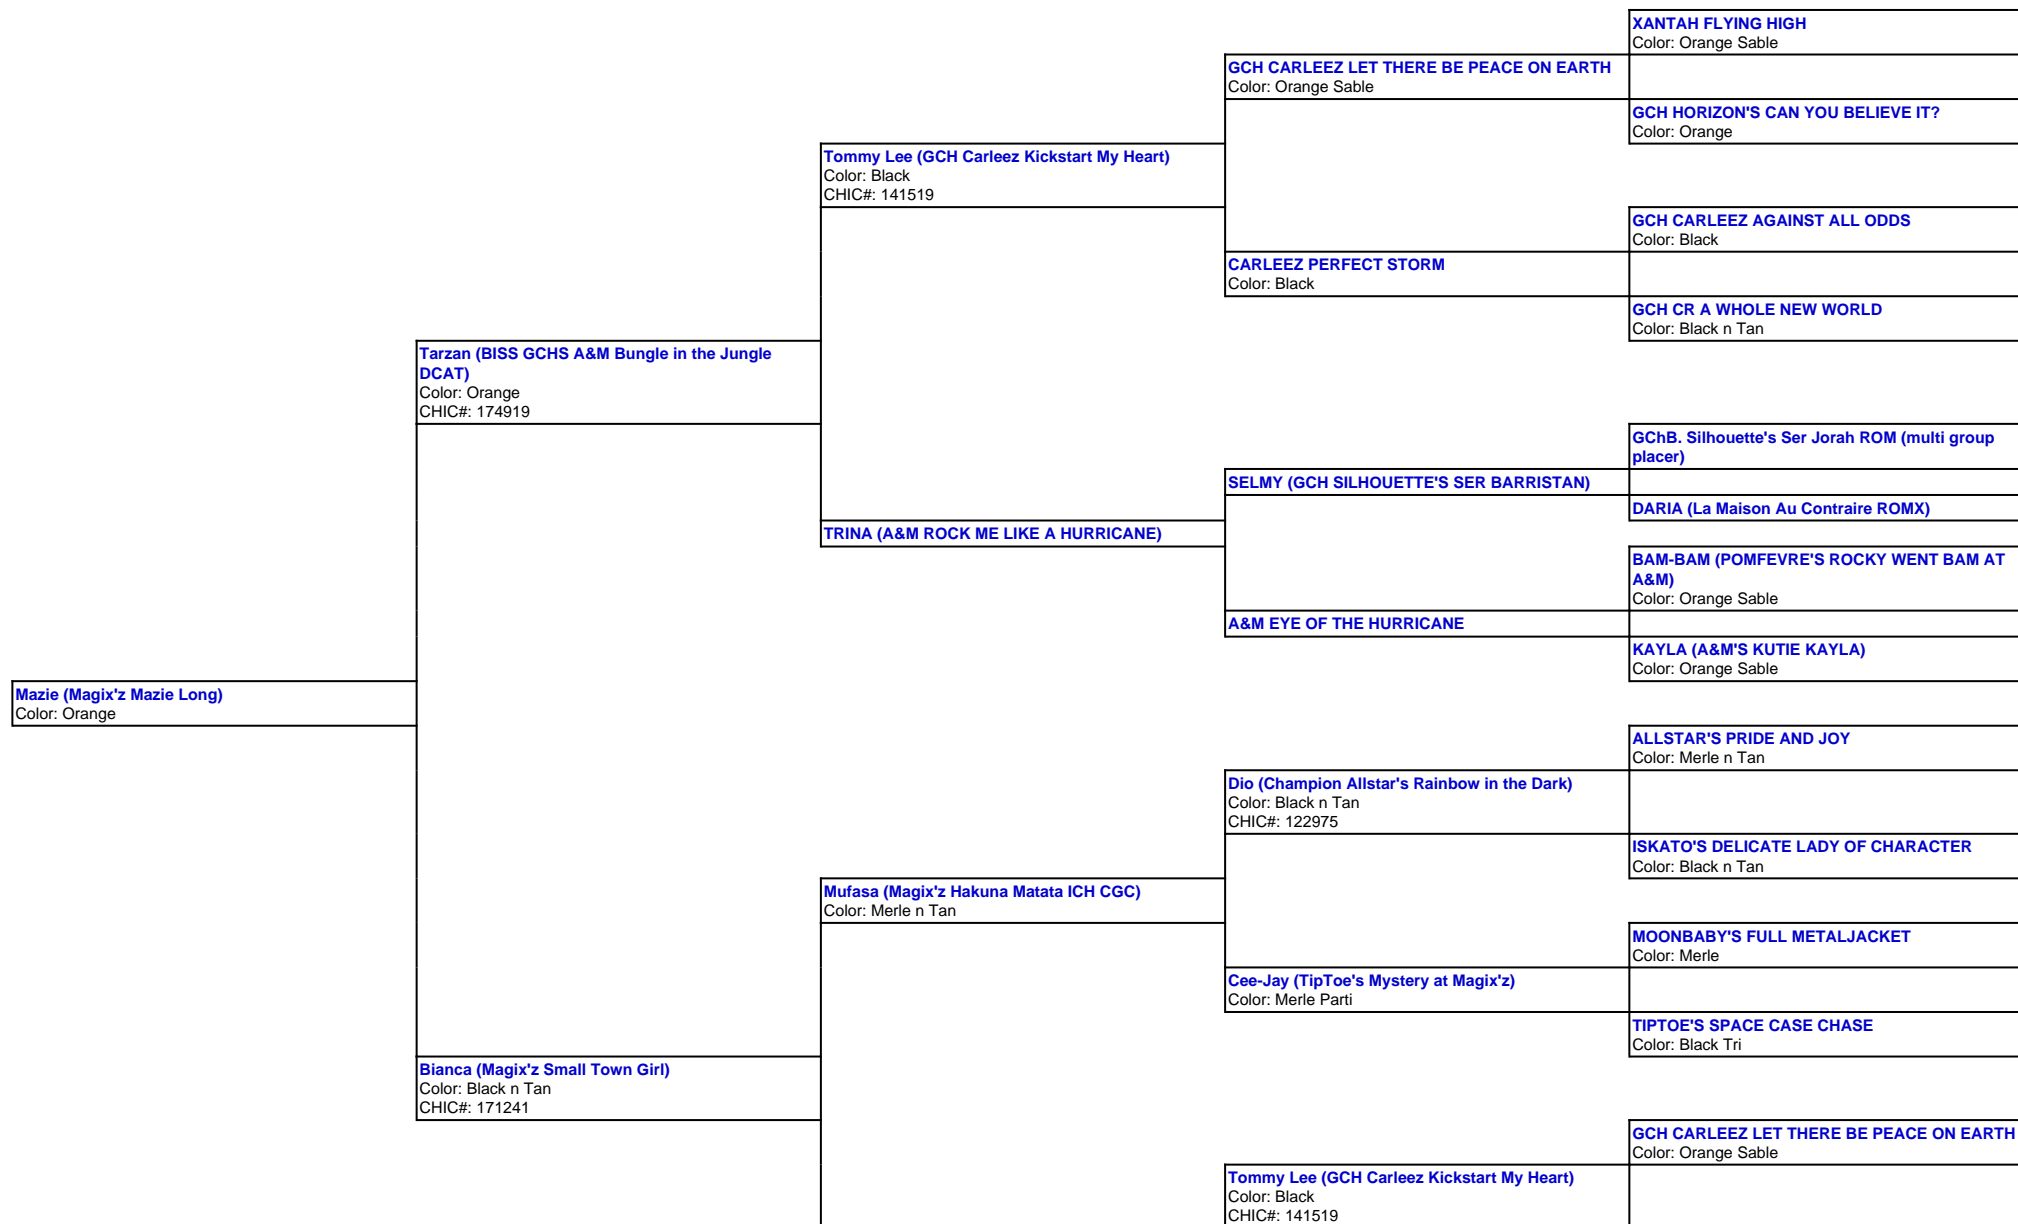

For a more detailed version of this pedigree:
<https://www.magixzpoms.com/profile/magixz-mazie-long>

Pedigree For:
 Mazie (Magix'z Mazie Long)

Rumour (Magix'z Go Your Own Way!)
Color: Black n Tan

CARLEEZ PERFECT STORM
Color: Black

Skittles (A&M Taste the Rainbow at Magix'z)
Color: Merle Tri

Tyme (CHRIS-GIN'S JUST IN TYME AT A&M)
Color: Black

Candy (Magix'z Candy Blue Kisses at A&M)
Color: Merle