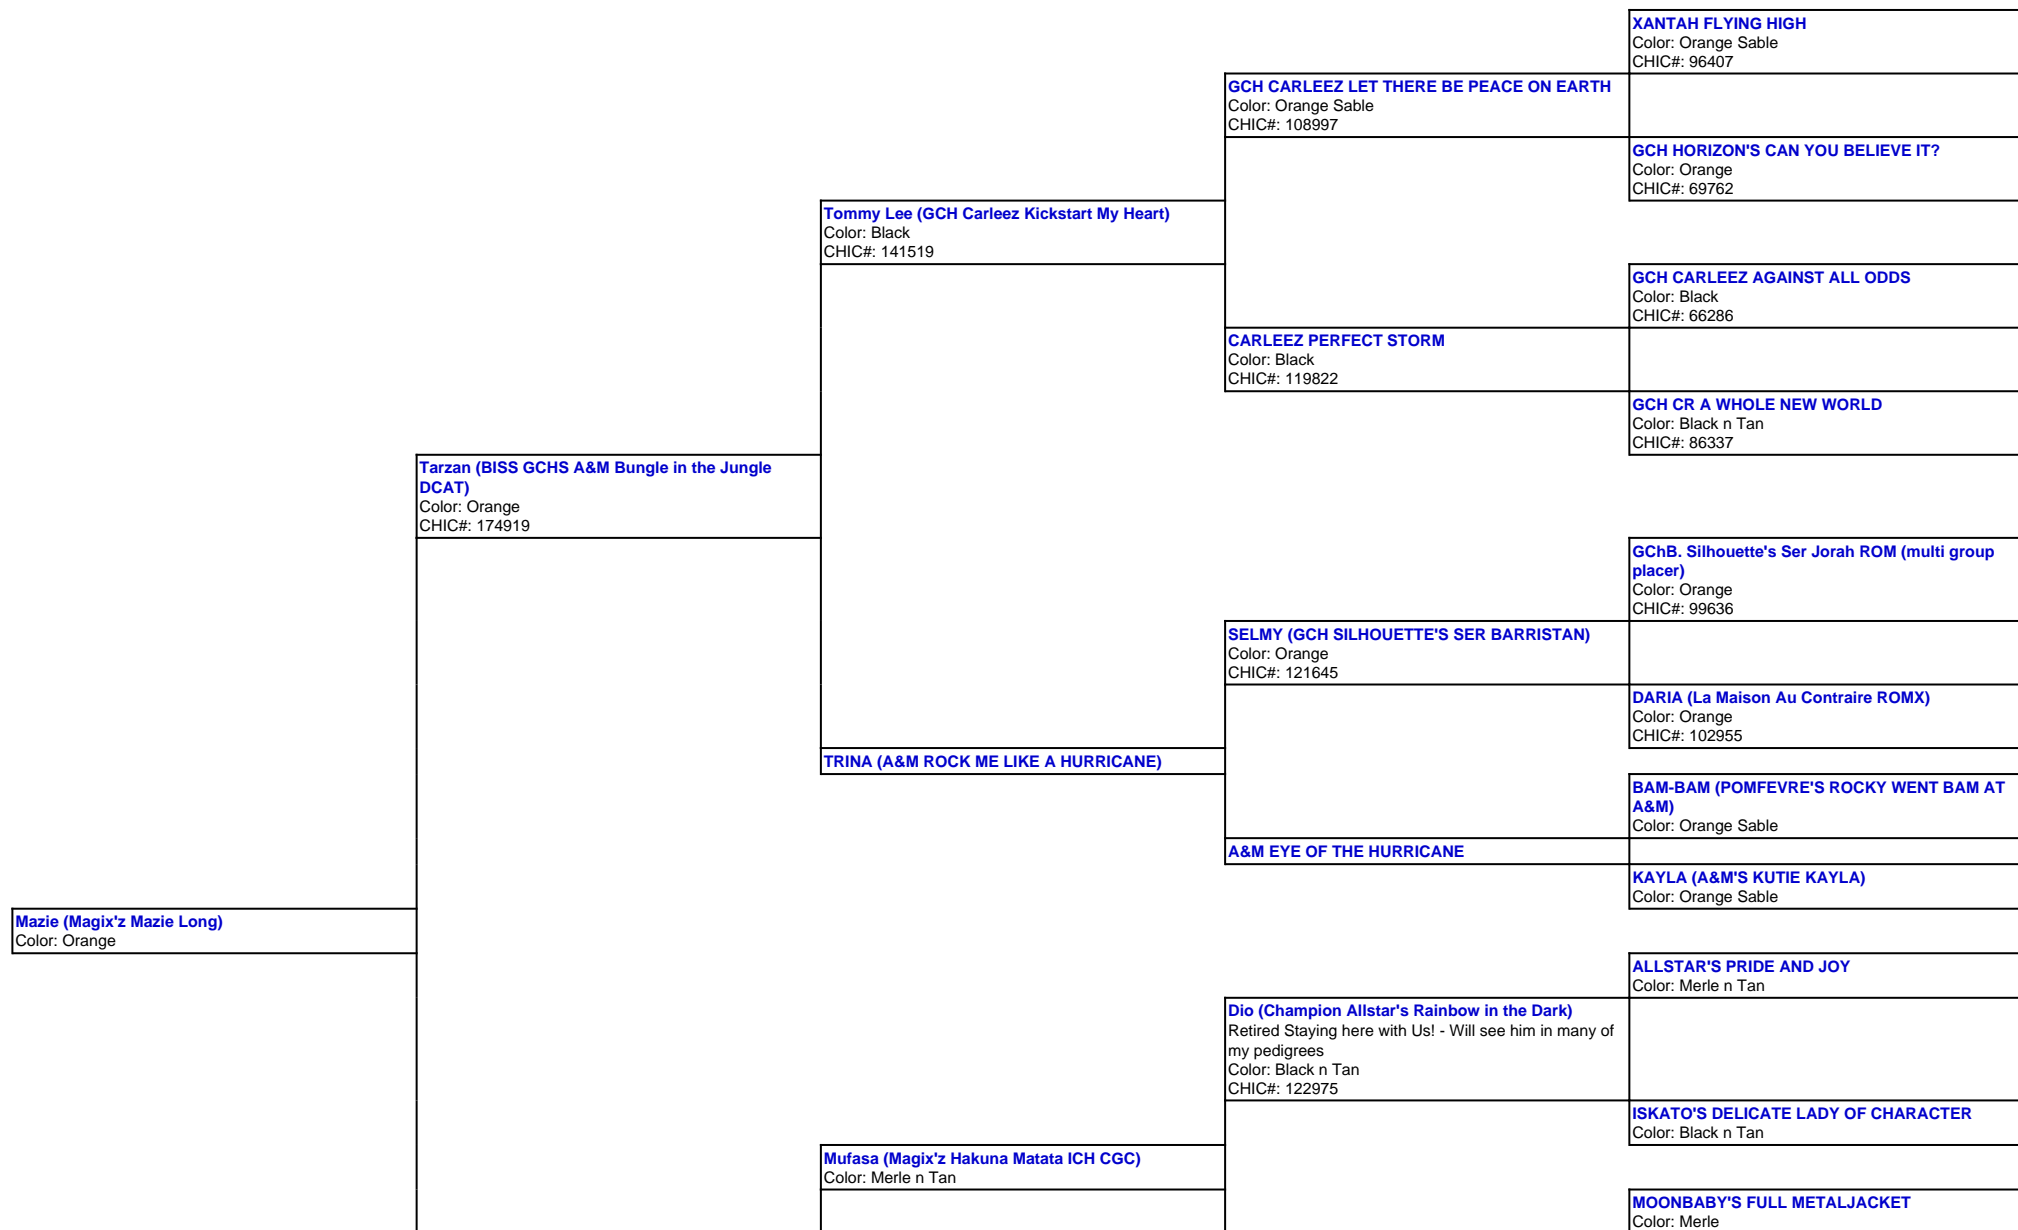

For a more detailed version of this pedigree:
<https://www.magixzpoms.com/profile/magixz-mazie-long>

Pedigree For:
 Mazie (Magix'z Mazie Long)

Bianca (Magix'z Small Town Girl) Daughter of Mufasa
ICH Magix's Hakuna Matata CGC & Rumour Magix'z
Go your Own Way
Color: Black n Tan
CHIC#: 171241

Rumour (Magix'z Go Your Own Way!)
Color: Black n Tan
CHIC#: 154184

Cee-Jay (TipToe's Mystery at Magix'z) Retired! Will see her in many pedigrees!
Color: Merle Parti

TIPTOE'S SPACE CASE CHASE
Color: Black Tri