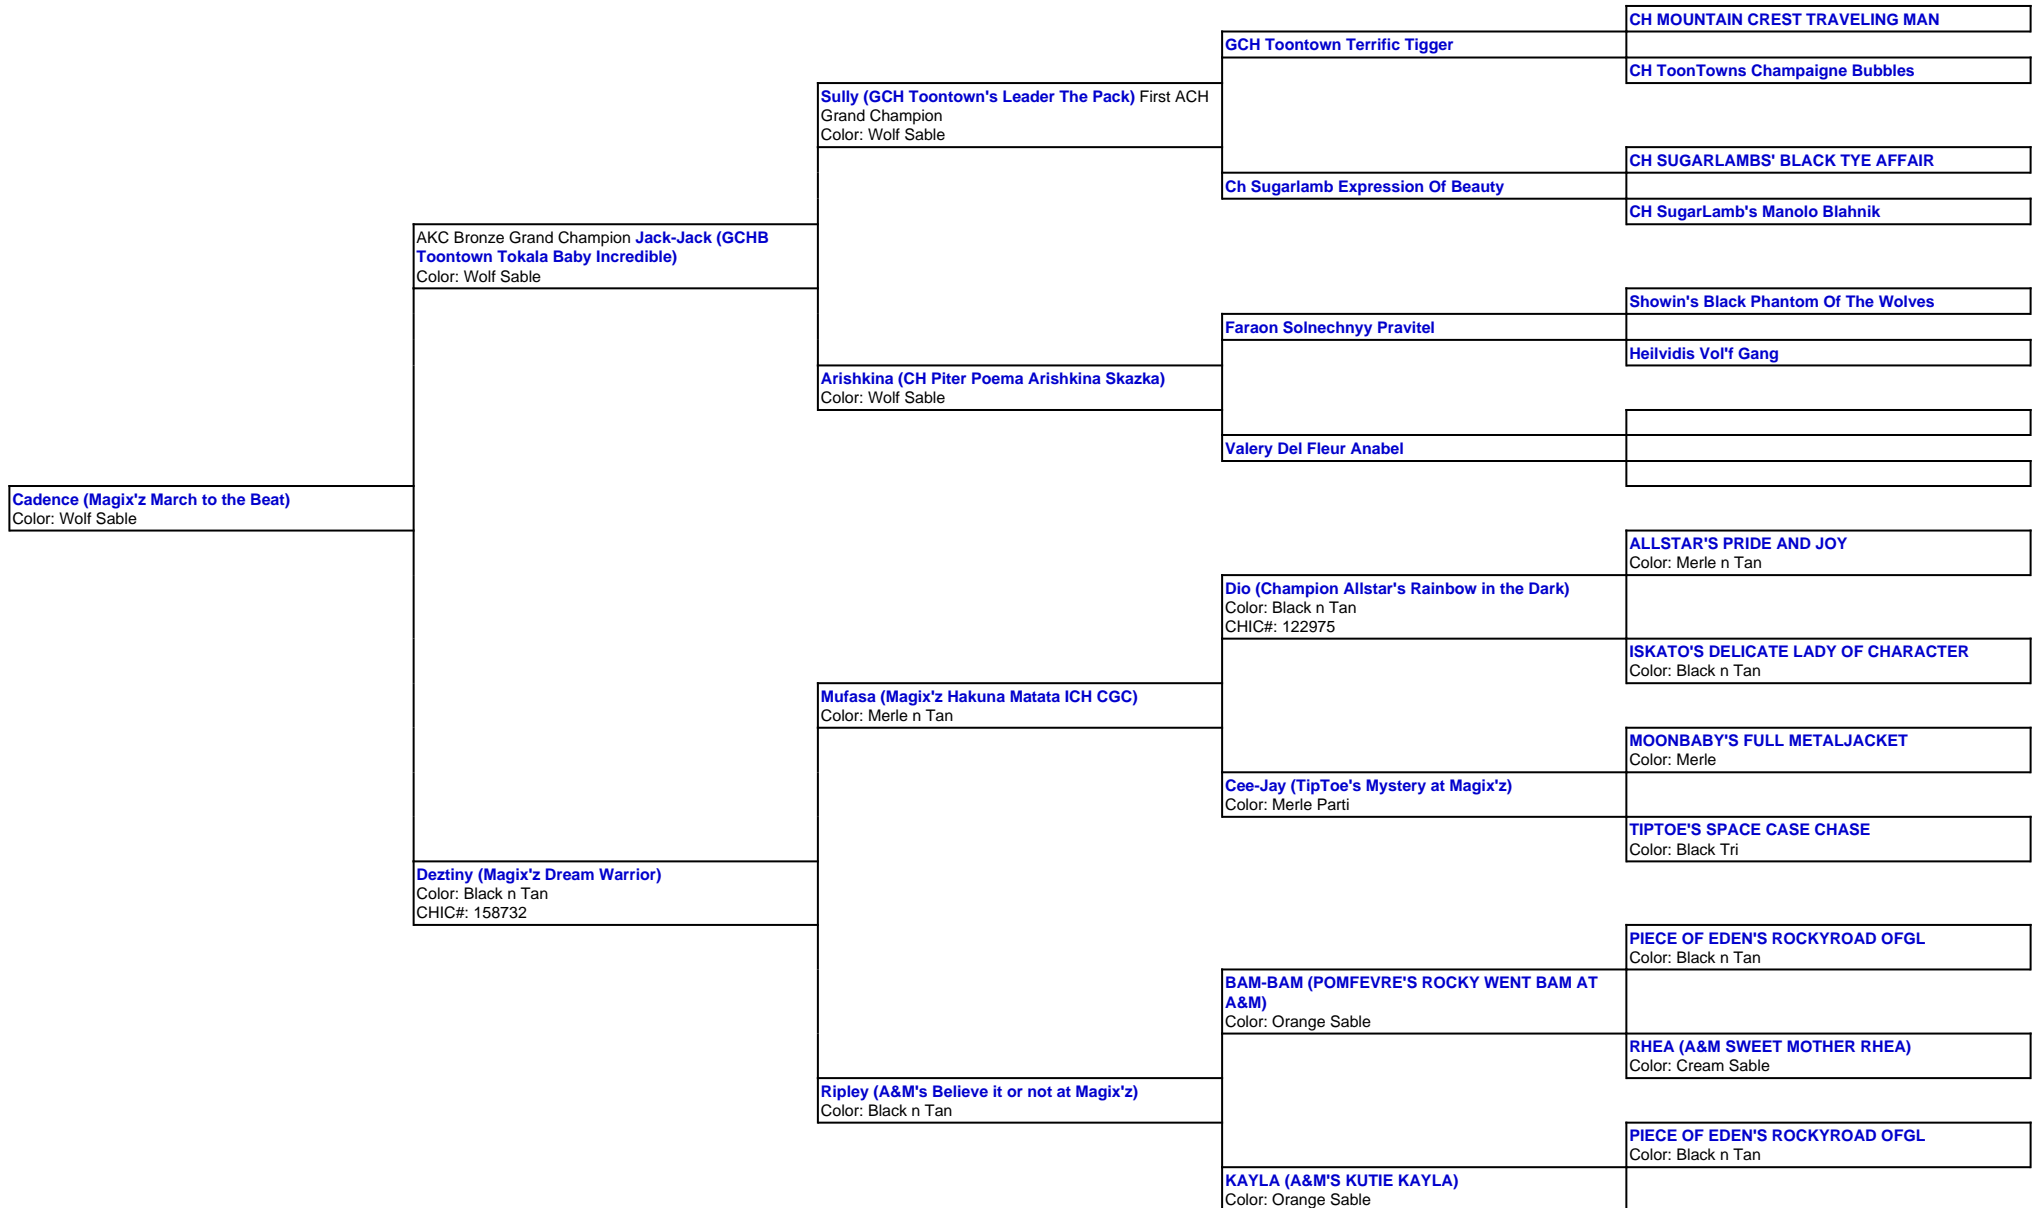

For a more detailed version of this pedigree:

<https://www.magixzpoms.com/profile/magixz-march-to-the-beat>

Pedigree For:
Cadence (Magix'z March to the Beat)

ENNA (ANGELIC NOBLE ENNA)

Color: Sable