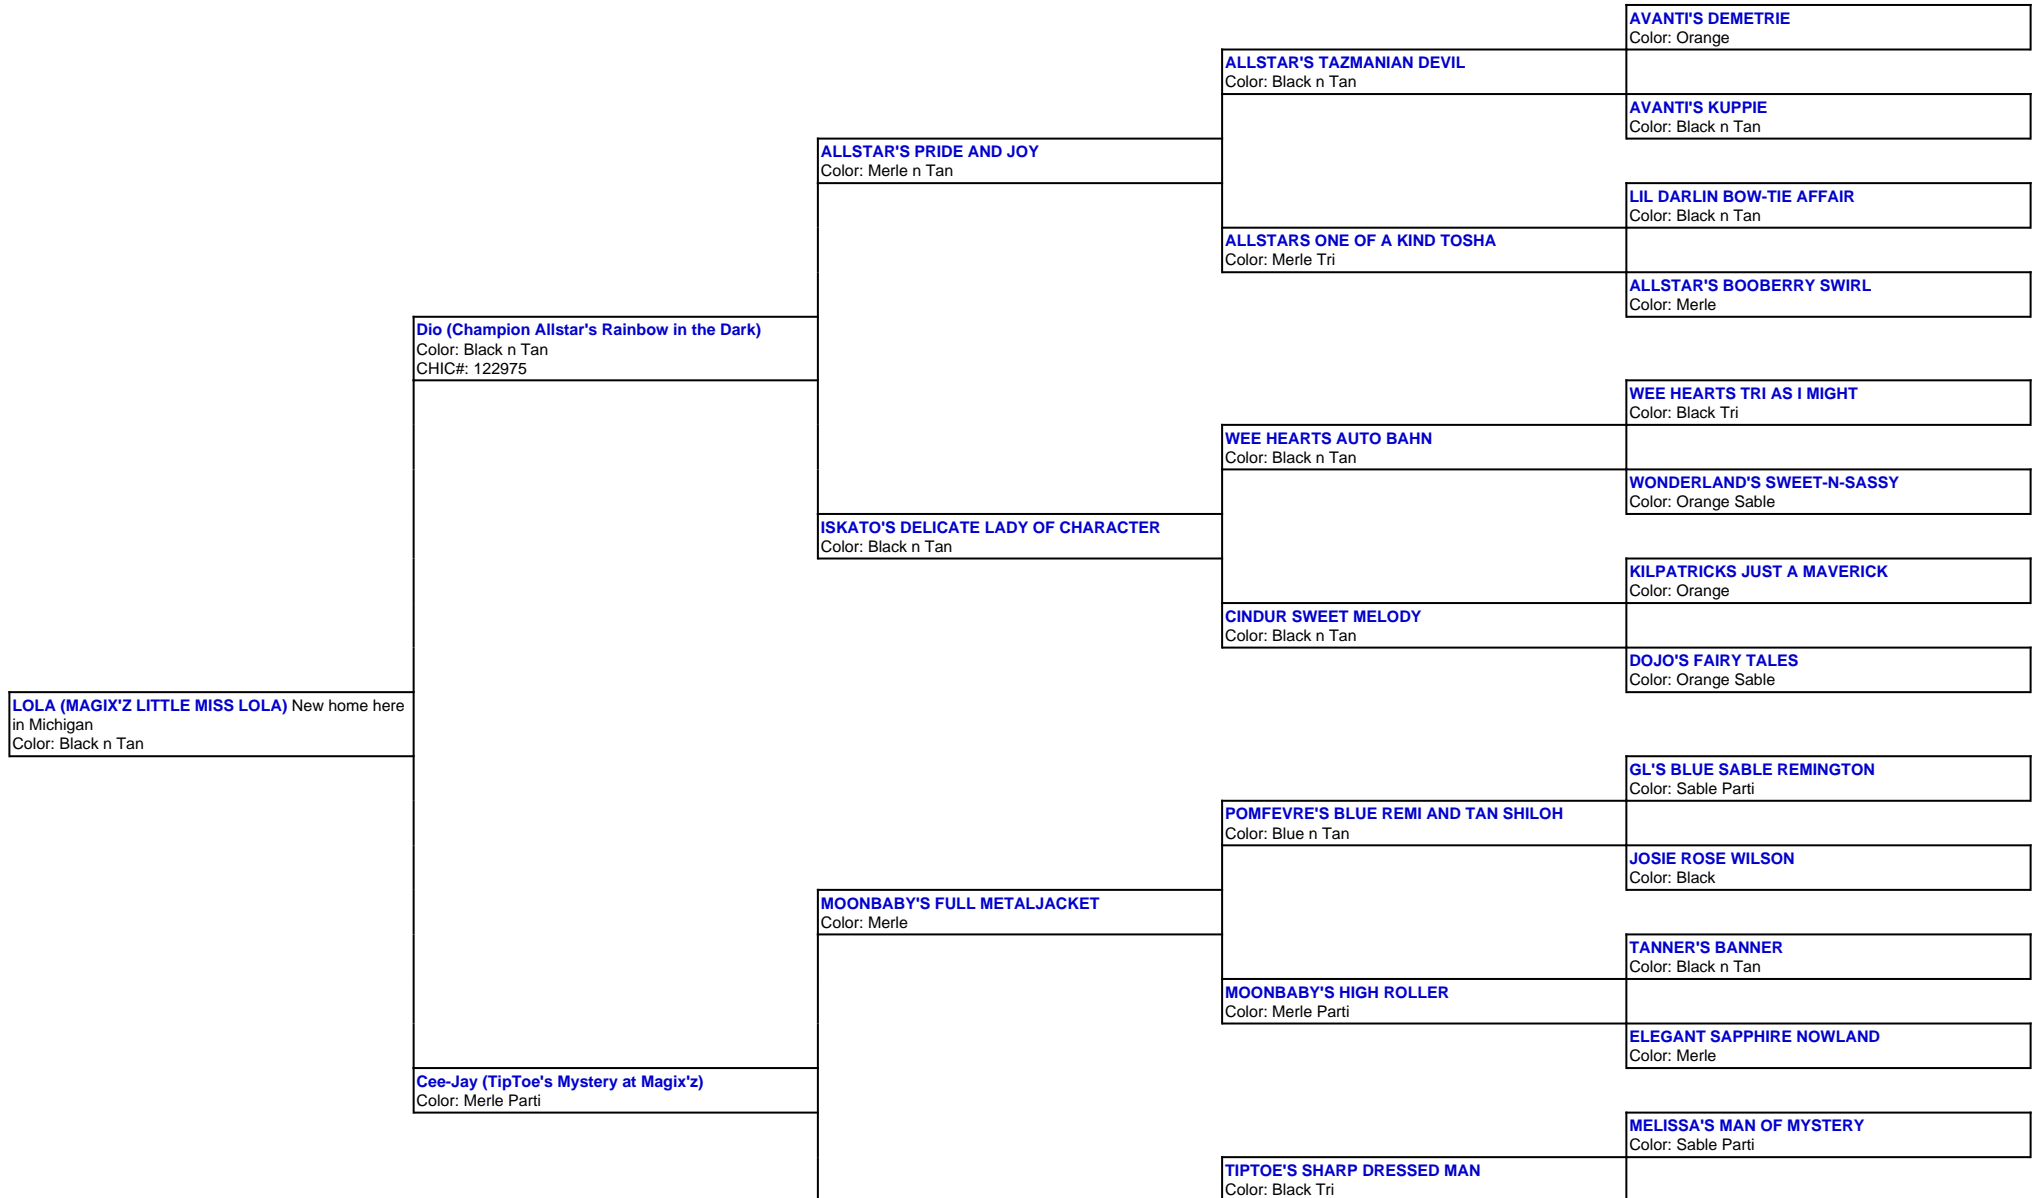

For a more detailed version of this pedigree:

<https://www.magixzpoms.com/profile/magixz-little-miss-lola>

Pedigree For:  
LOLA (MAGIX'Z LITTLE MISS LOLA)  
New home here in Michigan

**TIPTOE'S SPACE CASE CHASE**  
Color: Black Tri

**CHRISTANNES REESE'S PB CUP**  
Color: Chocolate

**MOONBABY'S EFFORTLESS STYLE**  
Color: Cream

**POMFEVRE'S BLUE REMI AND TAN SHILOH**  
Color: Blue n Tan

**MELISSA'S JUST DO IT**  
Color: Black Tri