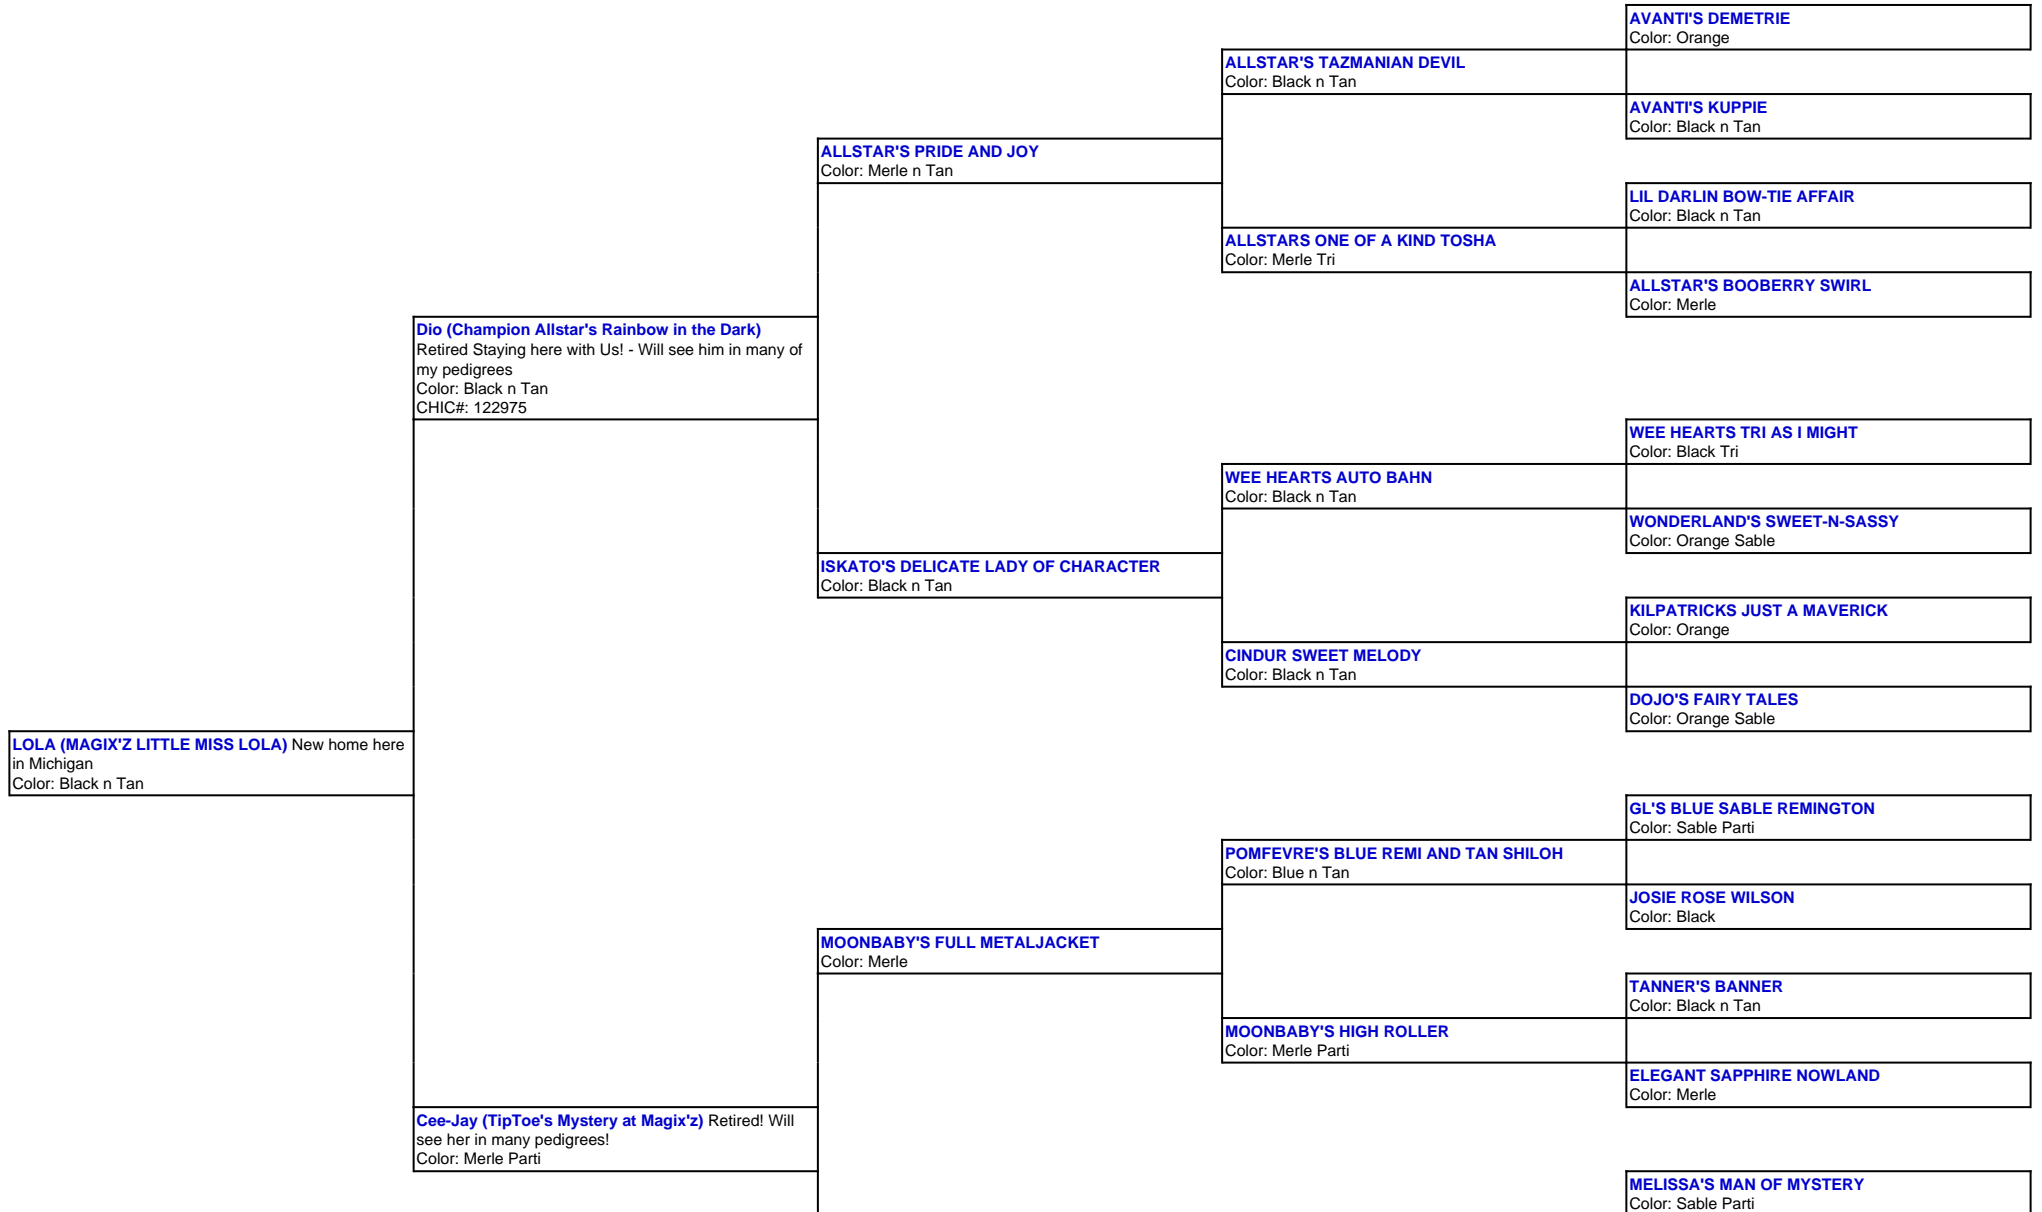

For a more detailed version of this pedigree:

<https://www.magixzpoms.com/profile/magixz-little-miss-lola>

Pedigree For:
LOLA (MAGIX'Z LITTLE MISS LOLA)
New home here in Michigan

	TIPTOE'S SHARP DRESSED MAN Color: Black Tri	
TIPTOE'S SPACE CASE CHASE Color: Black Tri		CHRISTANNES REESE'S PB CUP Color: Chocolate
		POMFEVRE'S BLUE REMI AND TAN SHILOH Color: Blue n Tan
	MOONBABY'S EFFORTLESS STYLE Color: Cream	
		MELISSA'S JUST DO IT Color: Black Tri