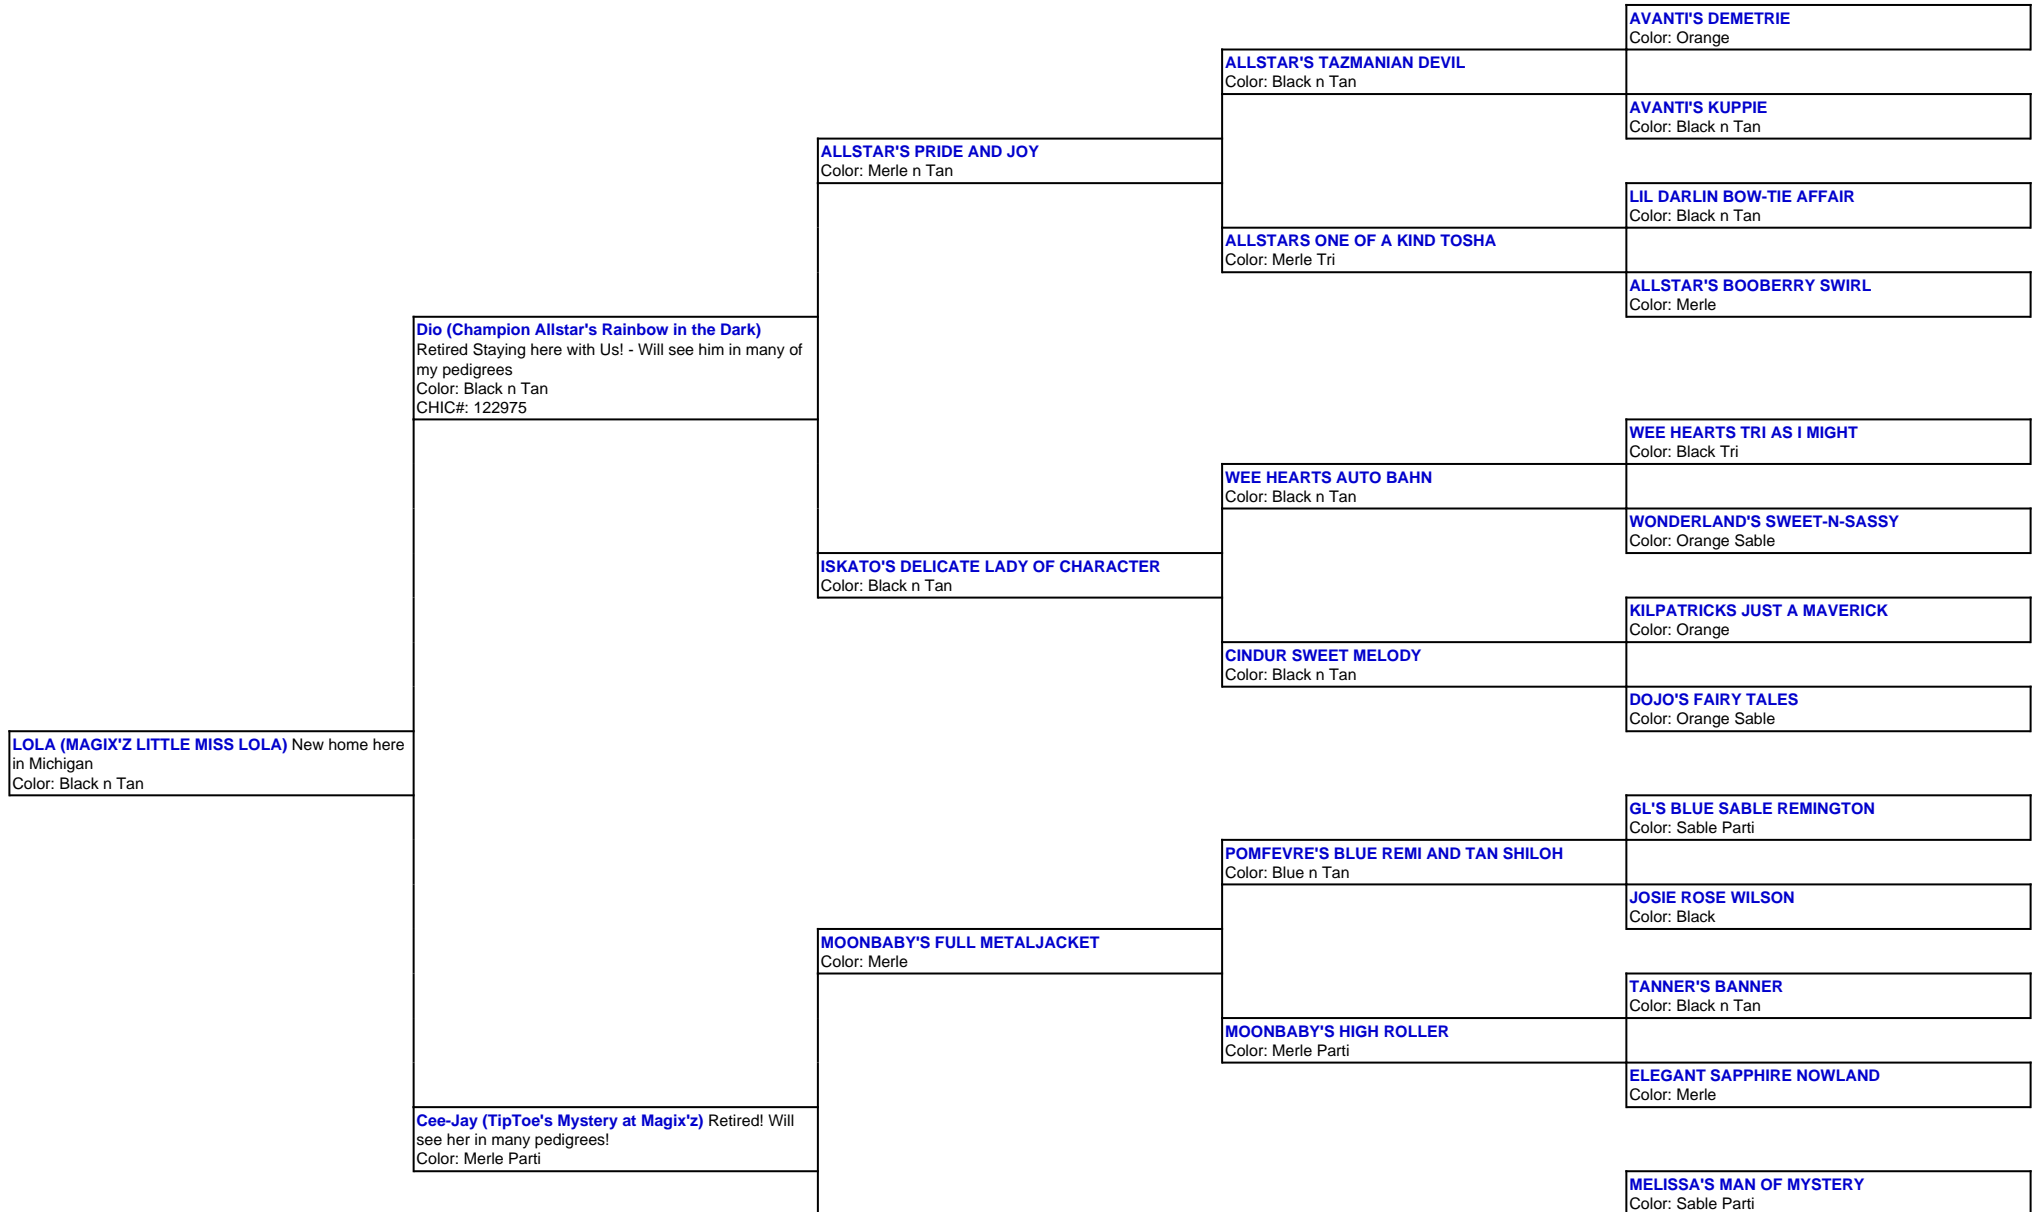

For a more detailed version of this pedigree:

<https://www.magixzpoms.com/profile/magixz-little-miss-lola>

Pedigree For:  
LOLA (MAGIX'Z LITTLE MISS LOLA)  
New home here in Michigan

	<b>TIPTOE'S SHARP DRESSED MAN</b> Color: Black Tri	
<b>TIPTOE'S SPACE CASE CHASE</b> Color: Black Tri		<b>CHRISTANNES REESE'S PB CUP</b> Color: Chocolate
		<b>POMFEVRE'S BLUE REMI AND TAN SHILOH</b> Color: Blue n Tan
	<b>MOONBABY'S EFFORTLESS STYLE</b> Color: Cream	
		<b>MELISSA'S JUST DO IT</b> Color: Black Tri