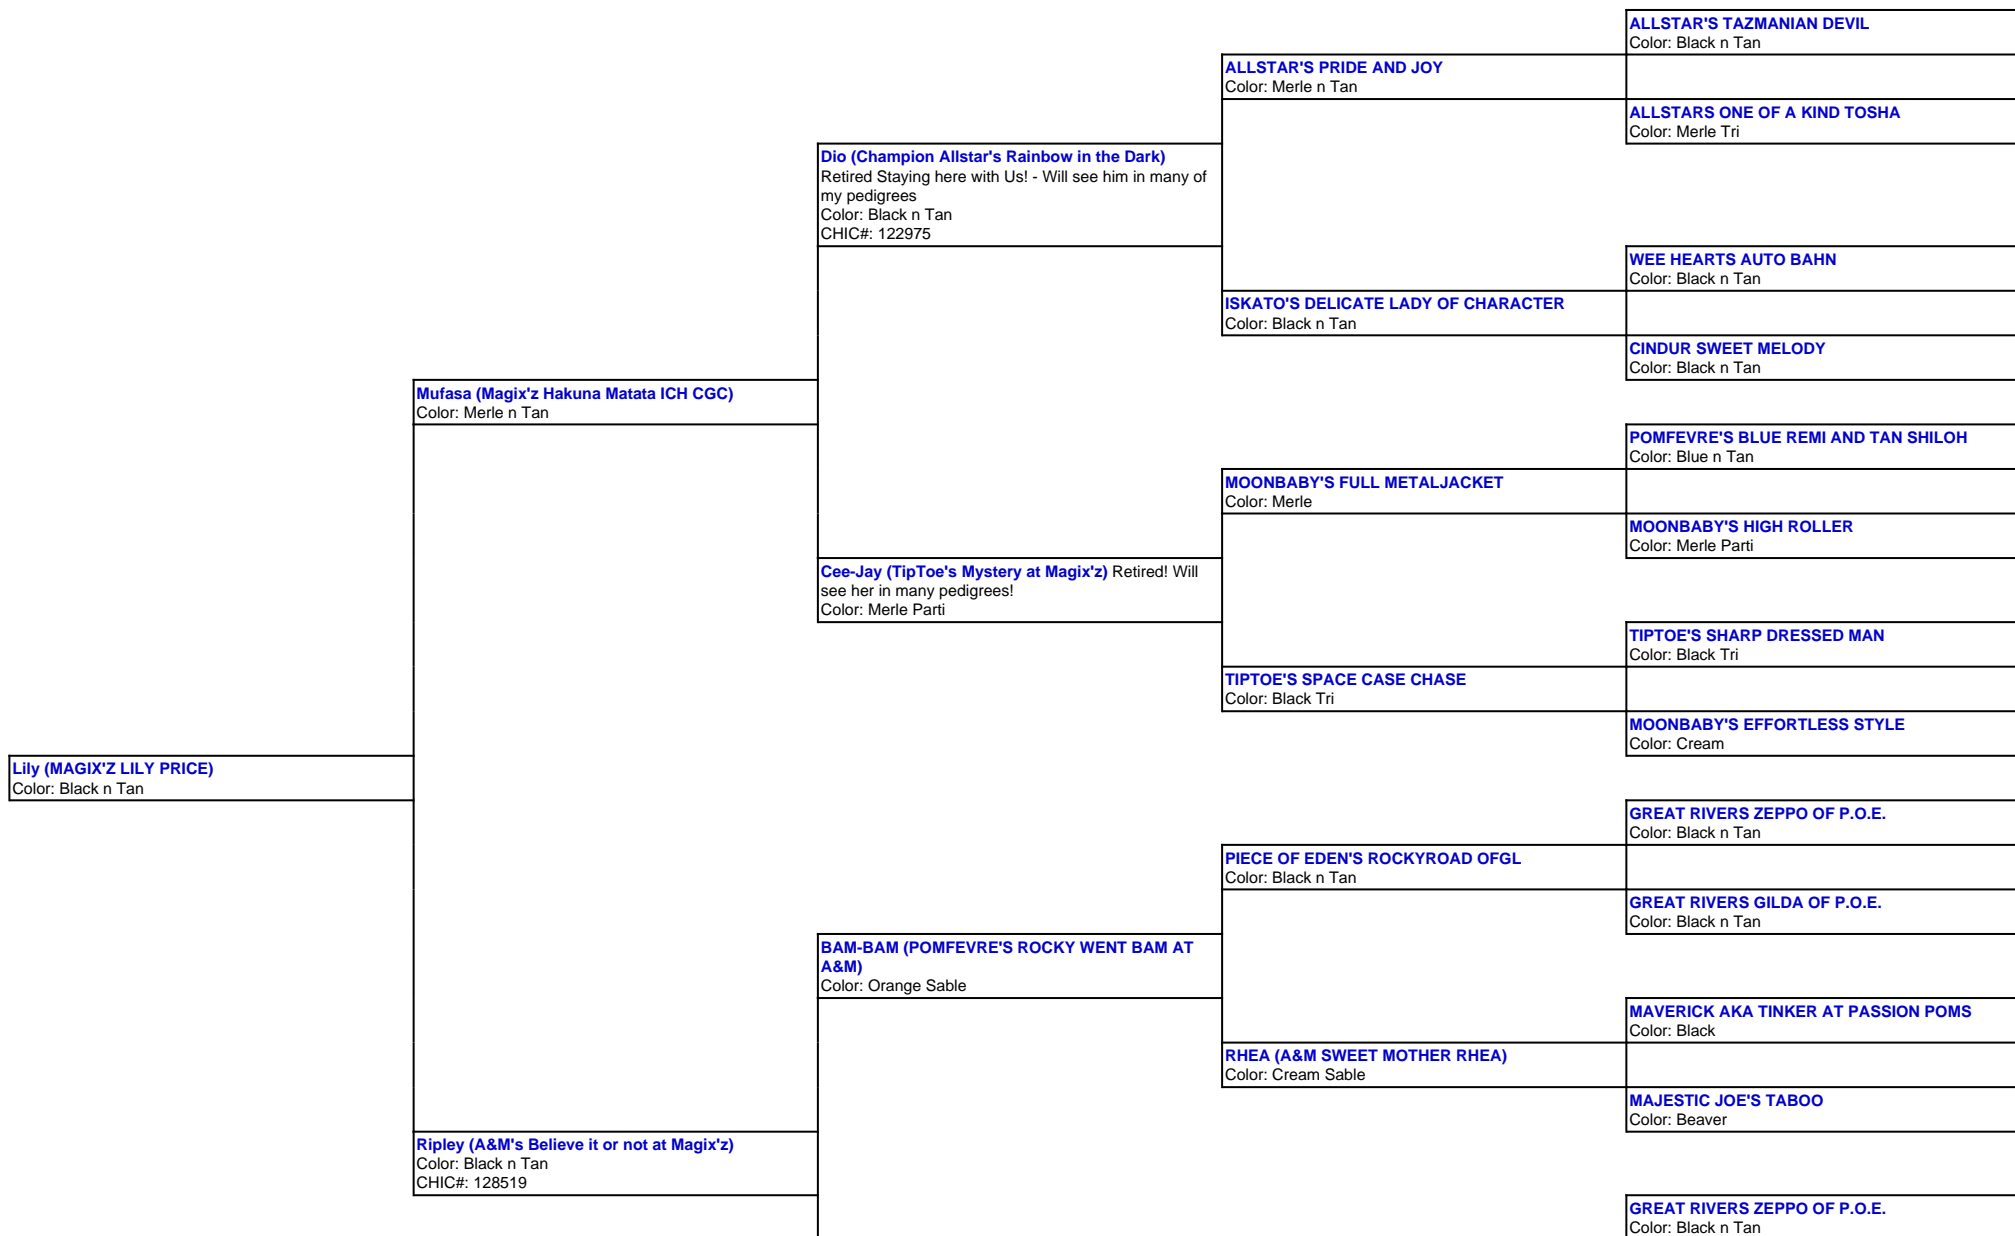

For a more detailed version of this pedigree:
<https://www.magixzpoms.com/profile/magixz-lily-price>

Pedigree For:
 Lily (MAGIX'Z LILY PRICE)

	PIECE OF EDEN'S ROCKYROAD OFGL Color: Black n Tan	
KAYLA (A&M'S KUTIE KAYLA) Color: Orange Sable		GREAT RIVERS GILDA OF P.O.E. Color: Black n Tan
		TIME BANDIT Color: Black
	ENNA (ANGELIC NOBLE ENNA) Color: Sable	
		ROYCES LITTLE CRICKET CASSIE Color: Black Parti