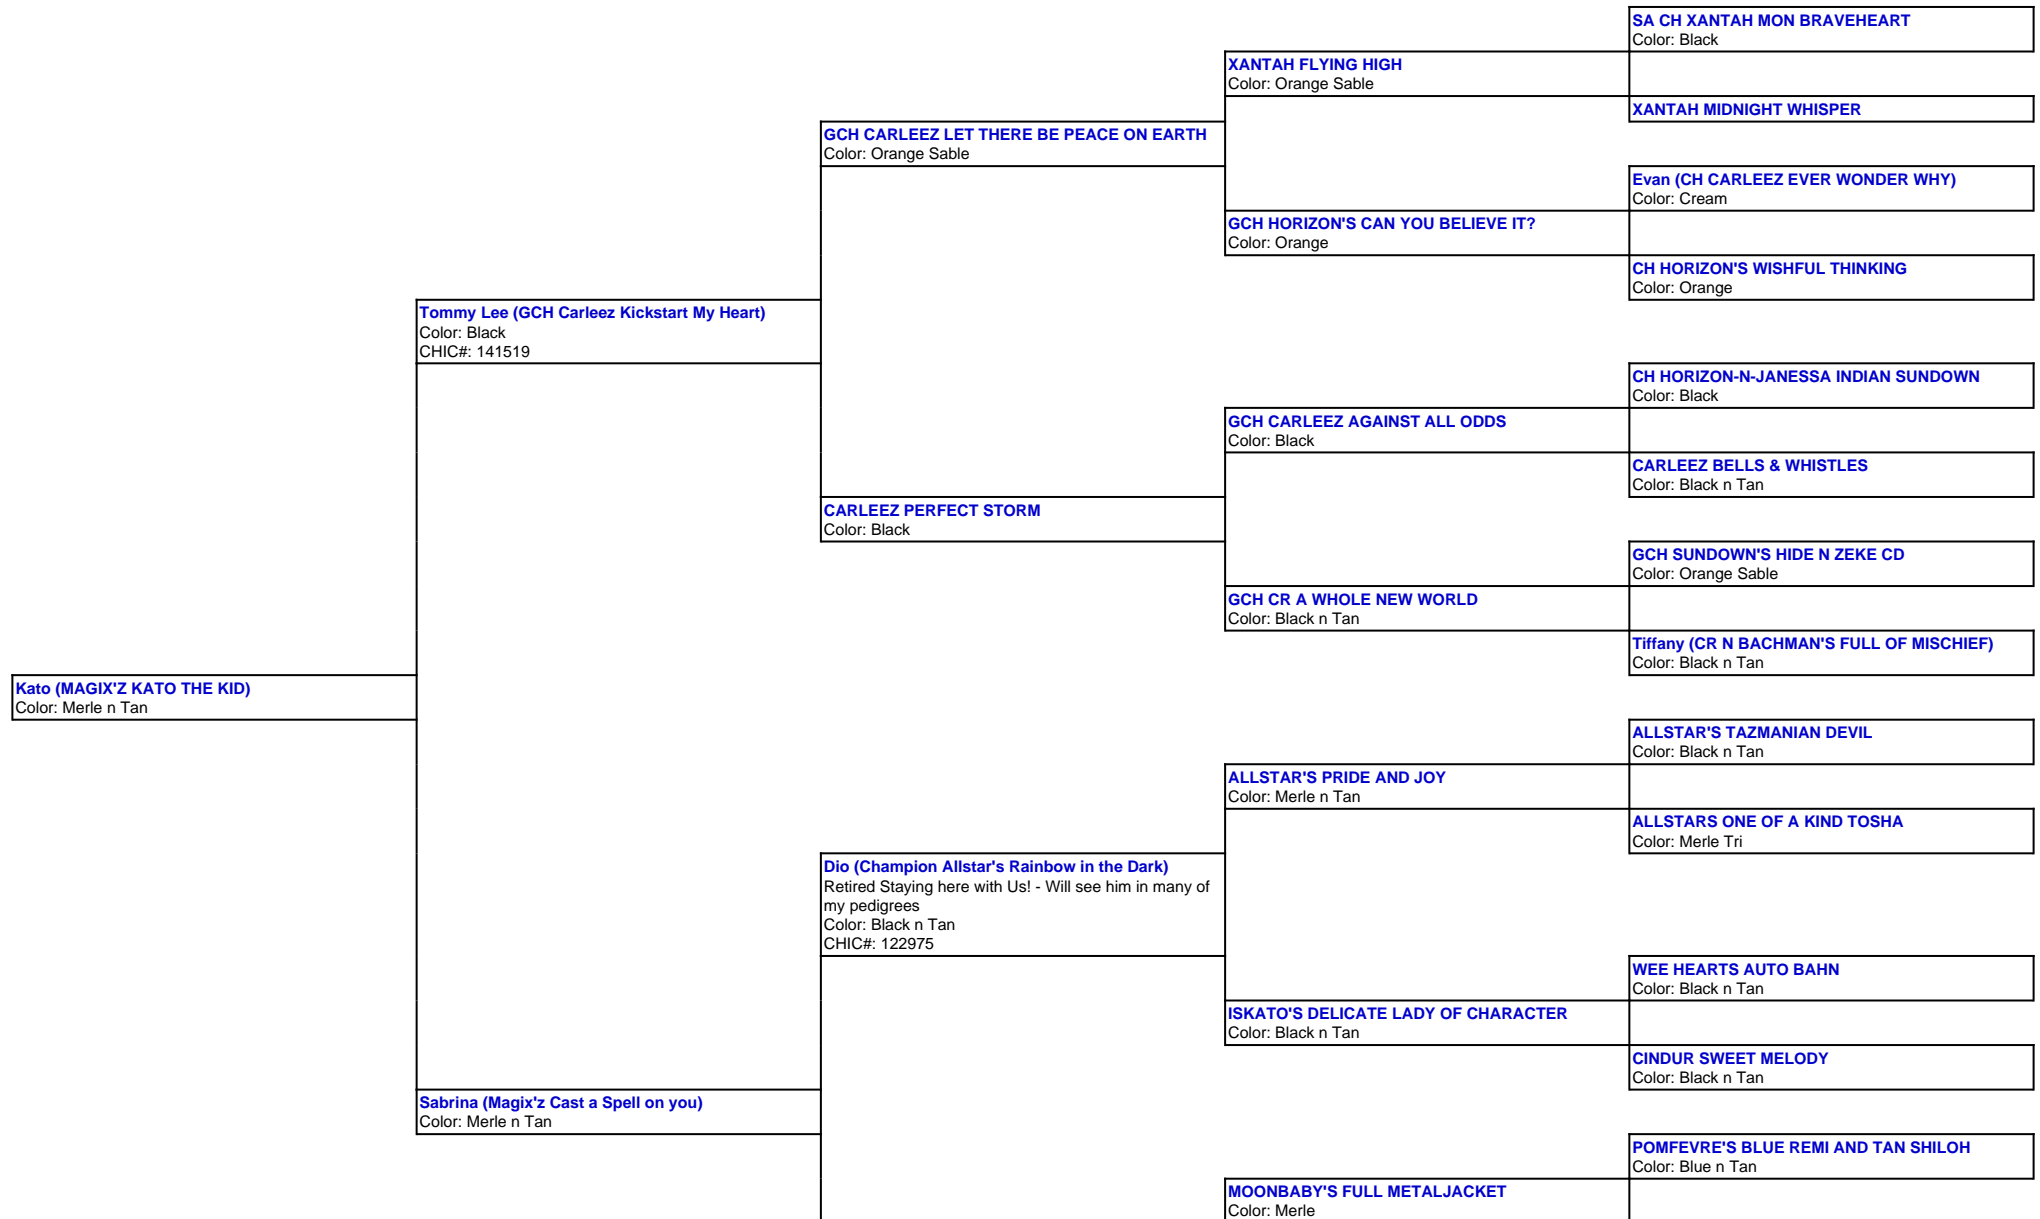

For a more detailed version of this pedigree:  
<https://www.magixzpoms.com/profile/magixz-kato-the-kid>

Pedigree For:  
 Kato (MAGIX'Z KATO THE KID)

**Cee-Jay (TipToe's Mystery at Magix'z)** Retired! Will see her in many pedigrees!  
Color: Merle Parti

**MOONBABY'S HIGH ROLLER**  
Color: Merle Parti

**TIPTOE'S SHARP DRESSED MAN**  
Color: Black Tri

**TIPTOE'S SPACE CASE CHASE**  
Color: Black Tri

**MOONBABY'S EFFORTLESS STYLE**  
Color: Cream