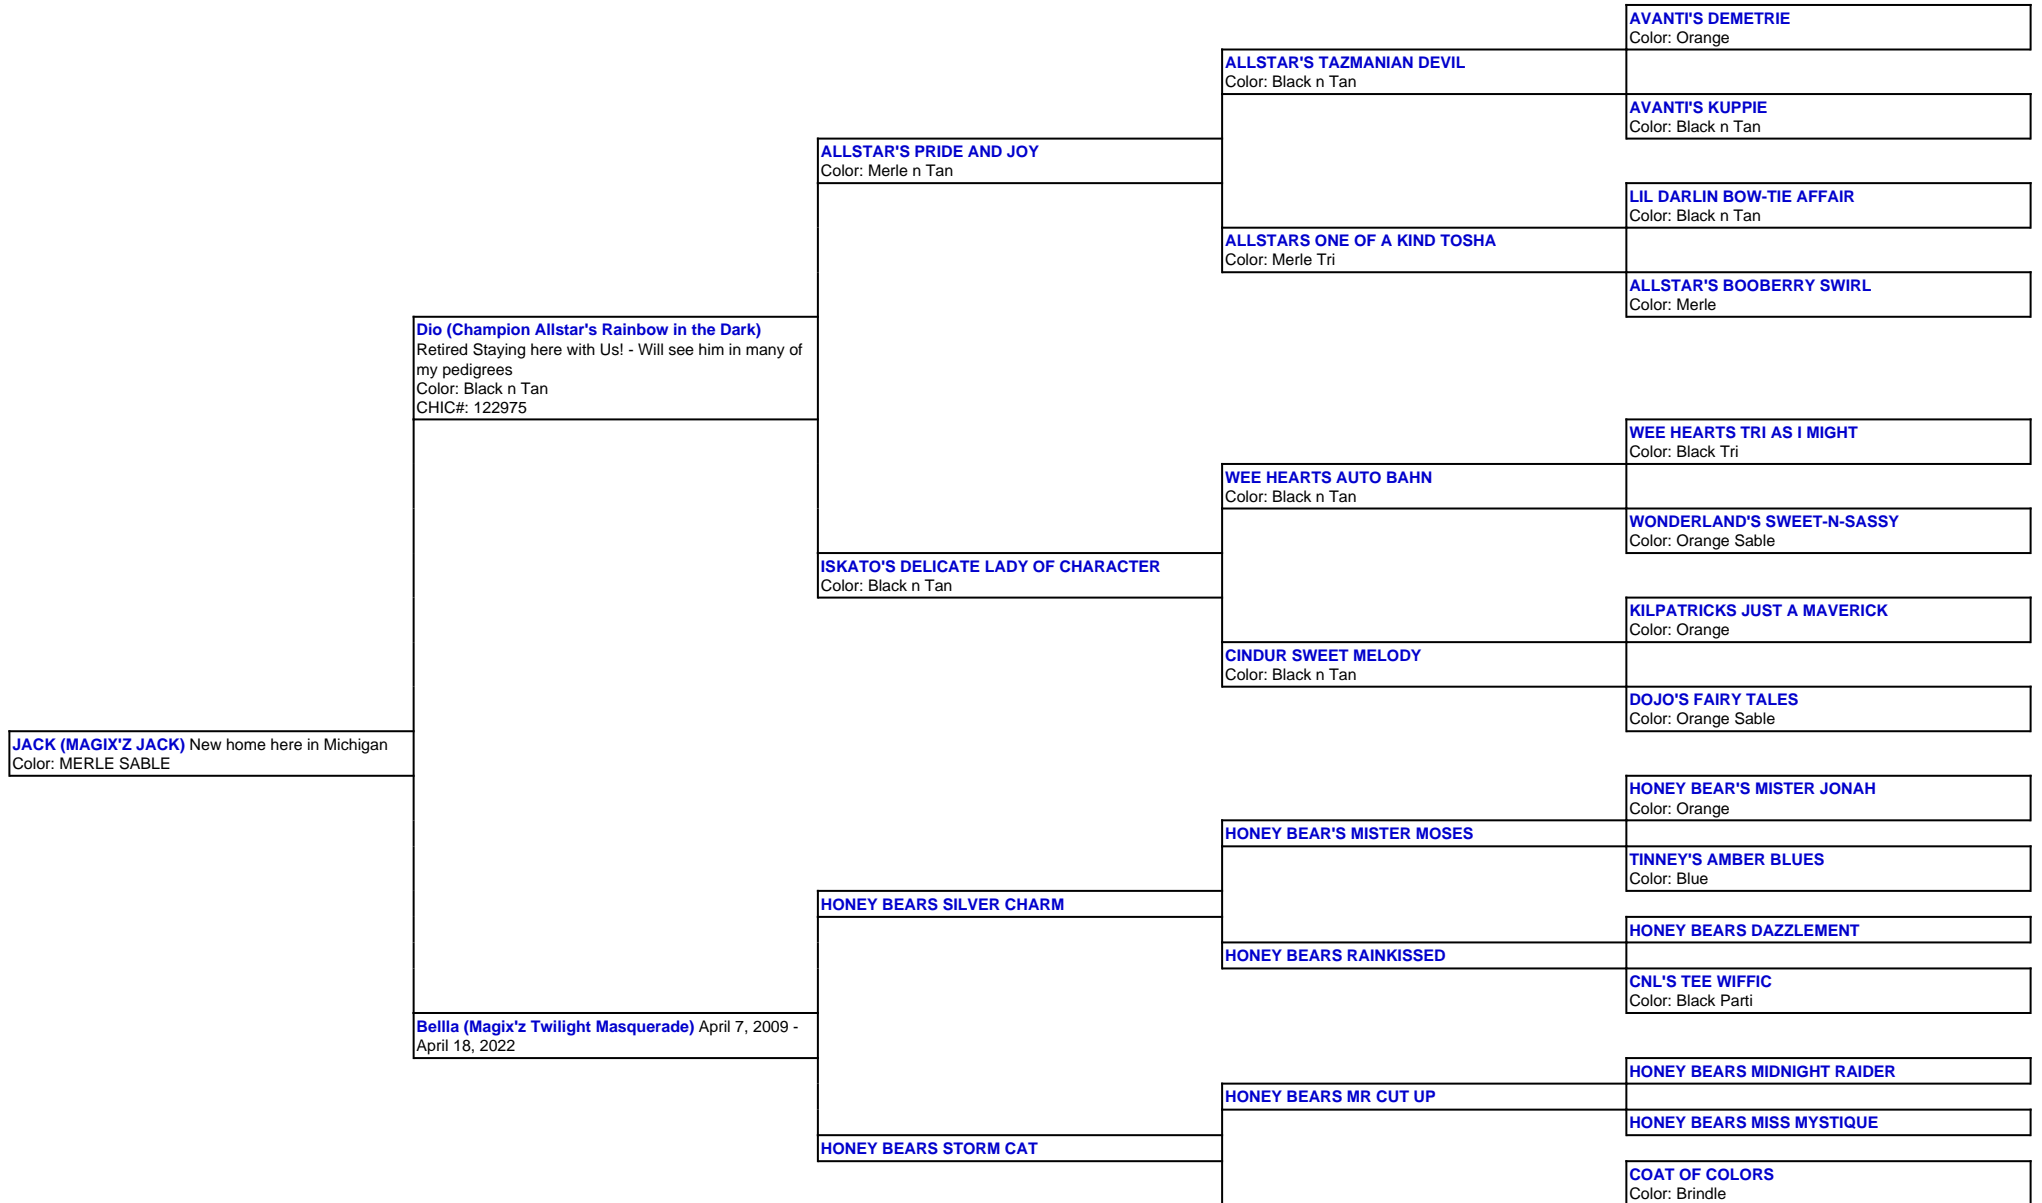

For a more detailed version of this pedigree:
<https://www.magixzpoms.com/profile/magixz-jack>

Pedigree For:
JACK (MAGIX'Z JACK)
 New home here in Michigan

HONEY BEARS LASTING MEMORY

Color: Merle

CNL'S TEE WIFFIC

Color: Black Parti