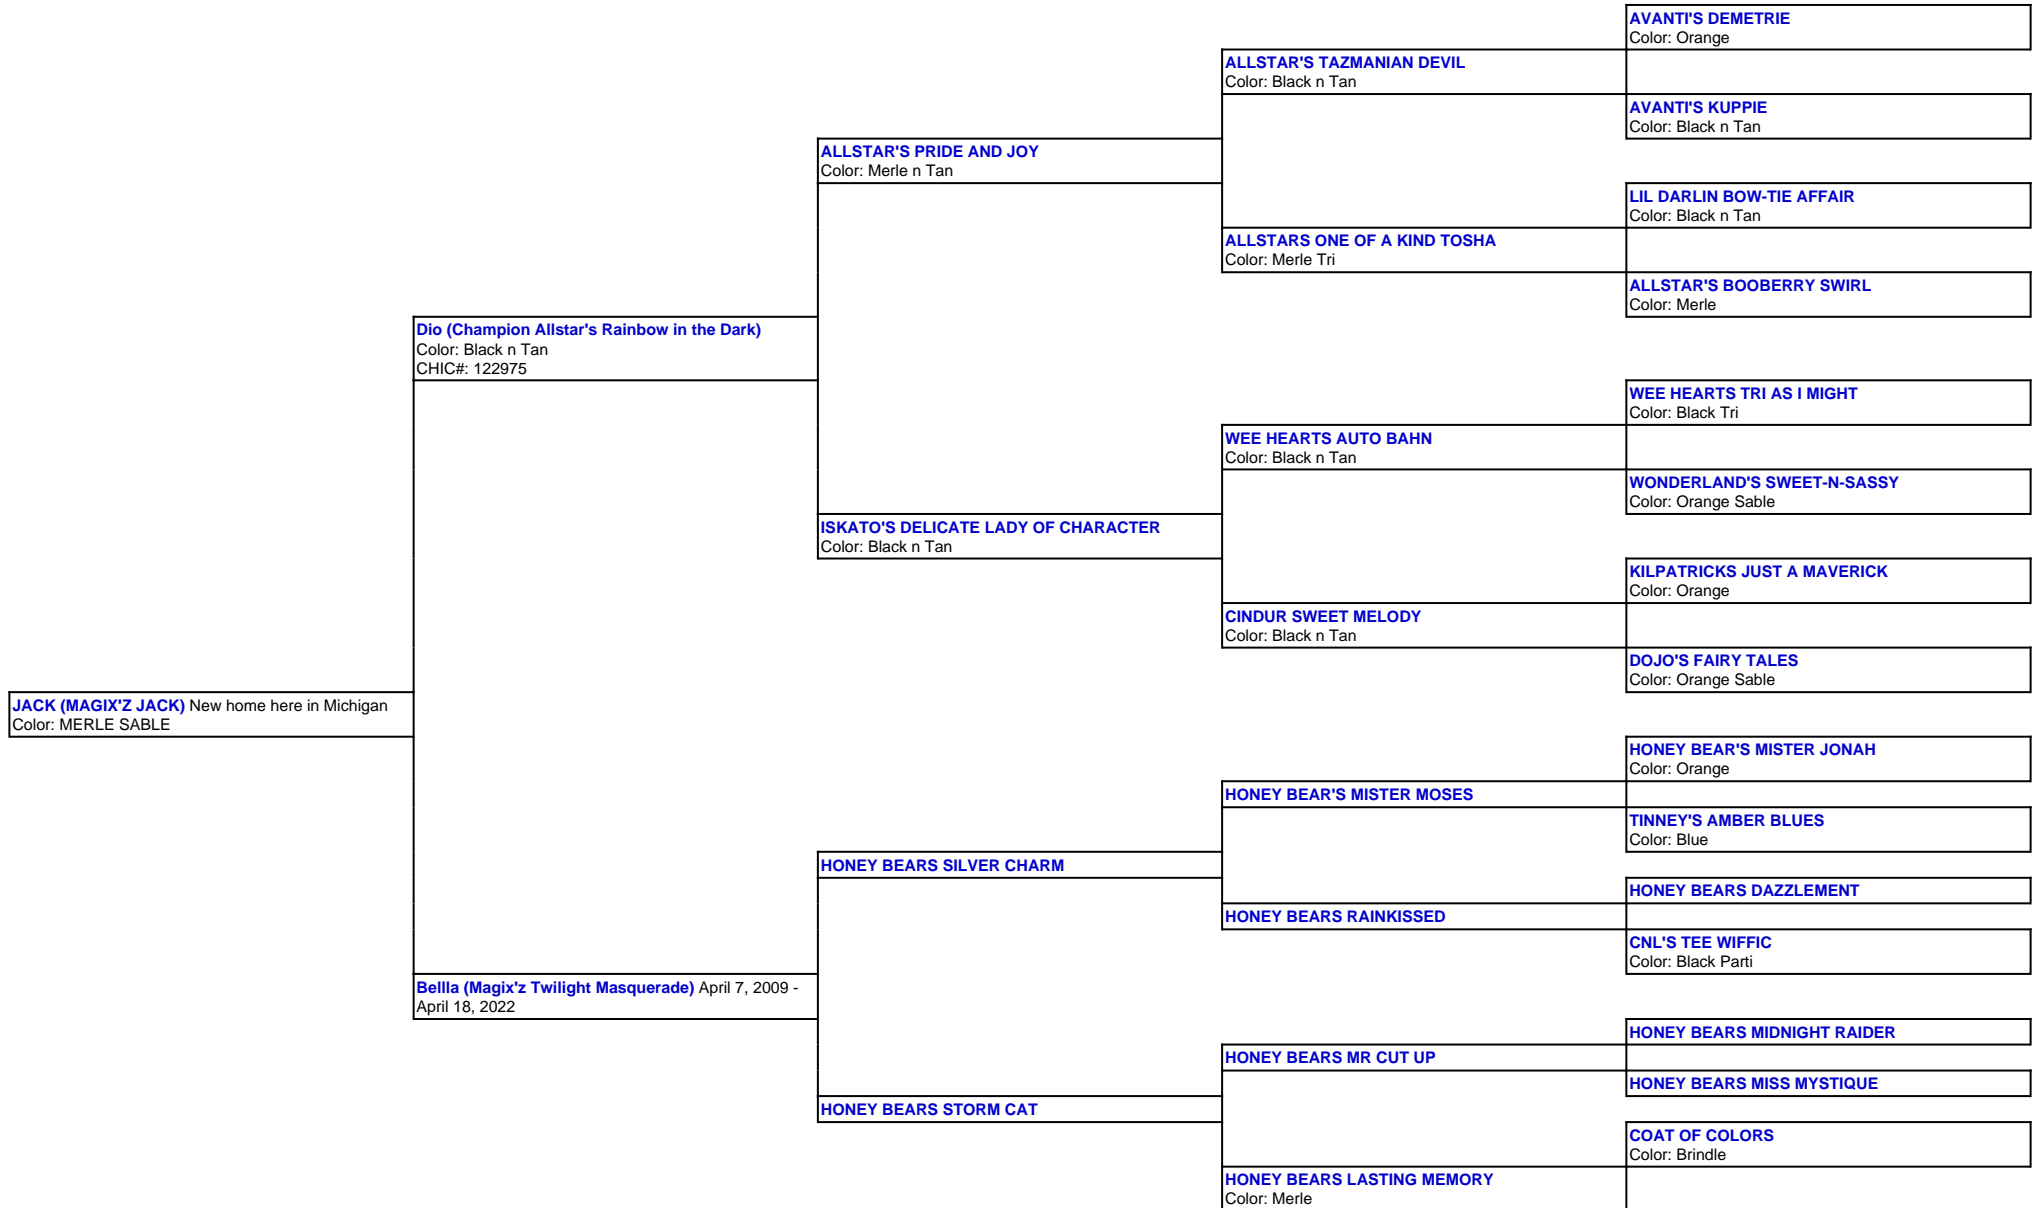

For a more detailed version of this pedigree:
<https://www.magixzpoms.com/profile/magixz-jack>

Pedigree For:
JACK (MAGIX'Z JACK)
 New home here in Michigan

CNL'S TEE WIFFIC

Color: Black Parti