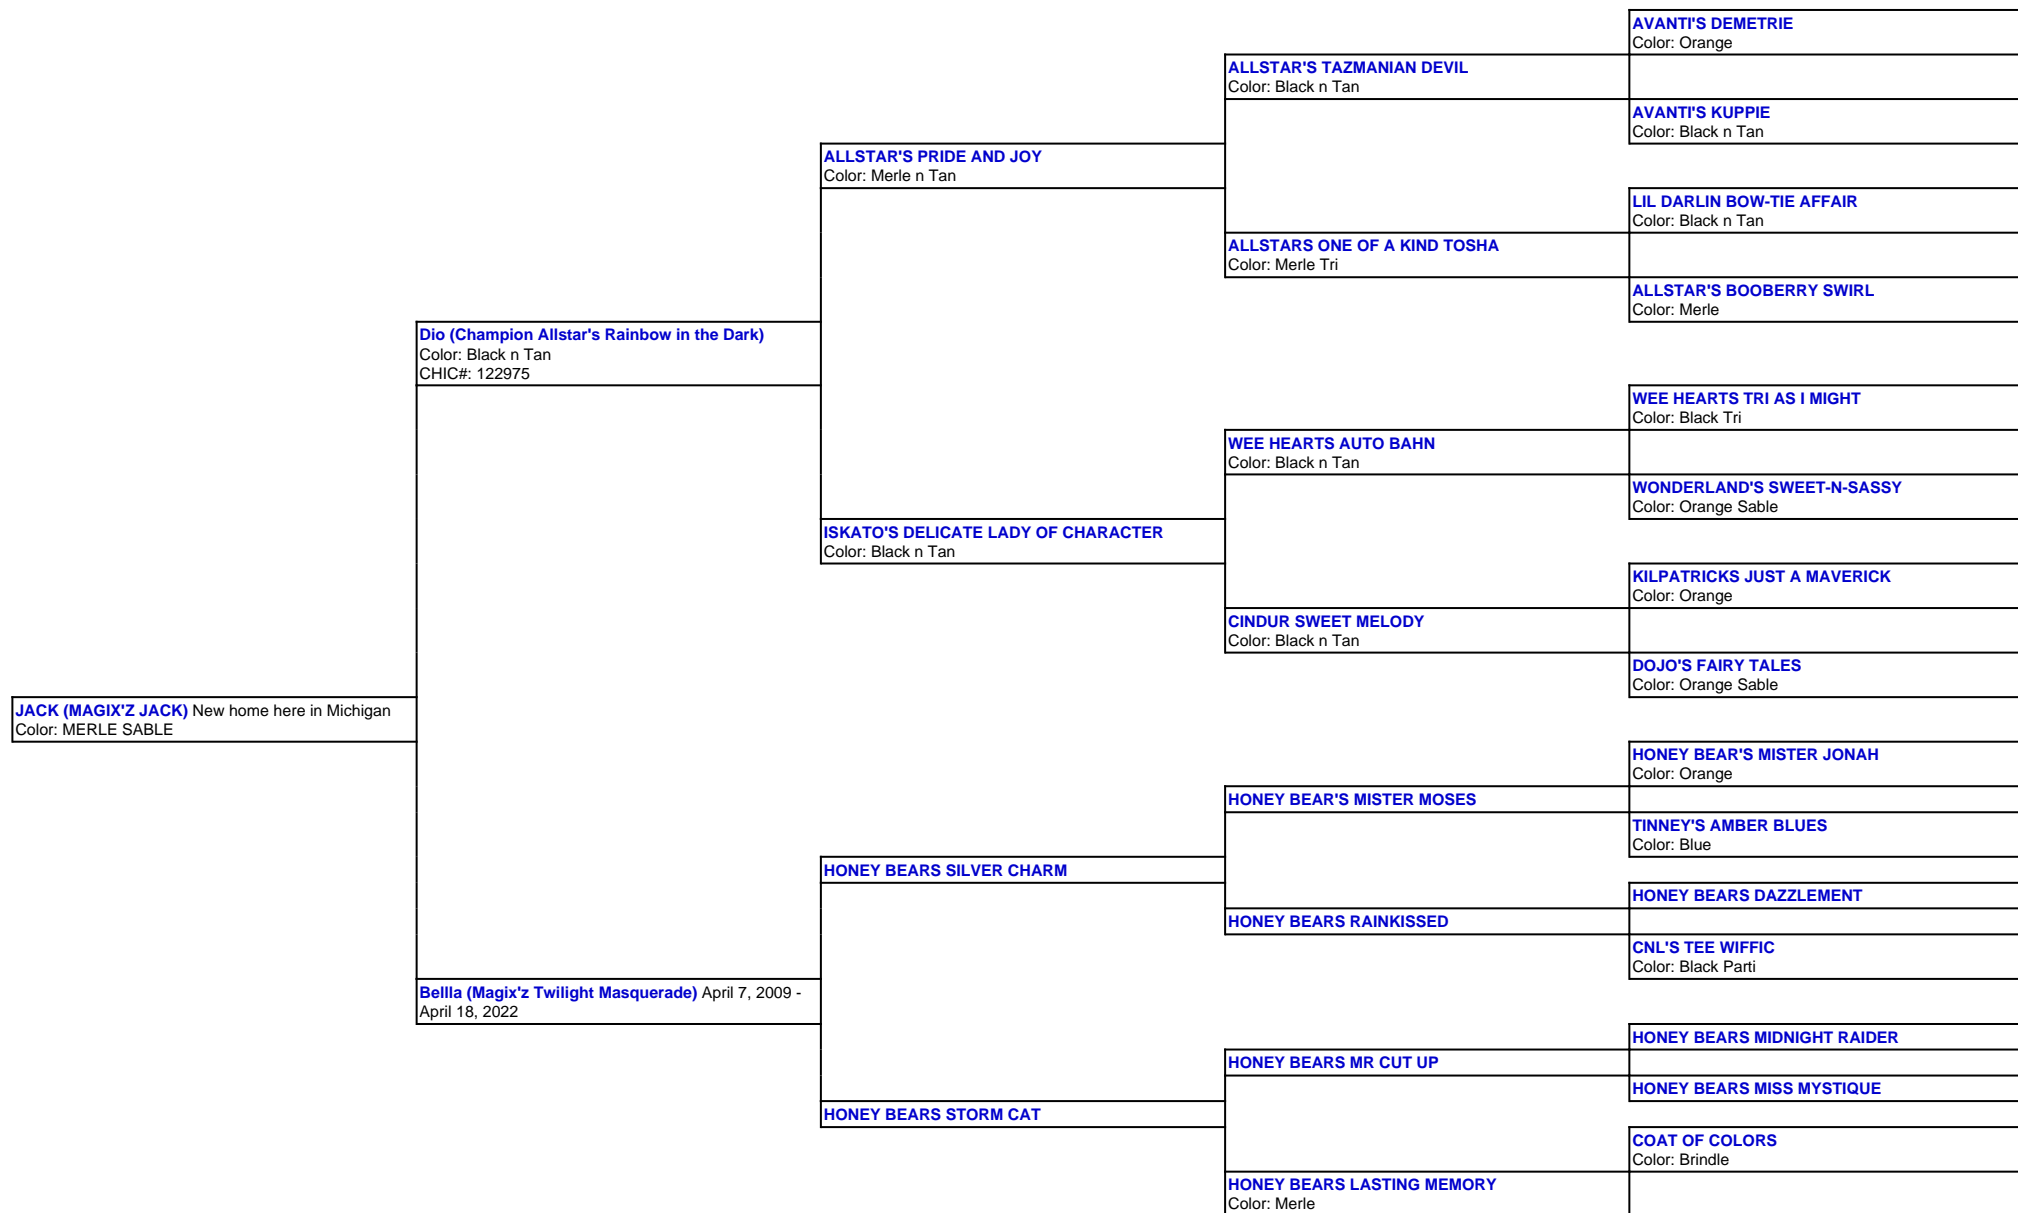

For a more detailed version of this pedigree:  
<https://www.magixzpoms.com/profile/magixz-jack>

Pedigree For:  
**JACK (MAGIX'Z JACK)**  
New home here in Michigan

**CNL'S TEE WIFFIC**

Color: Black Parti