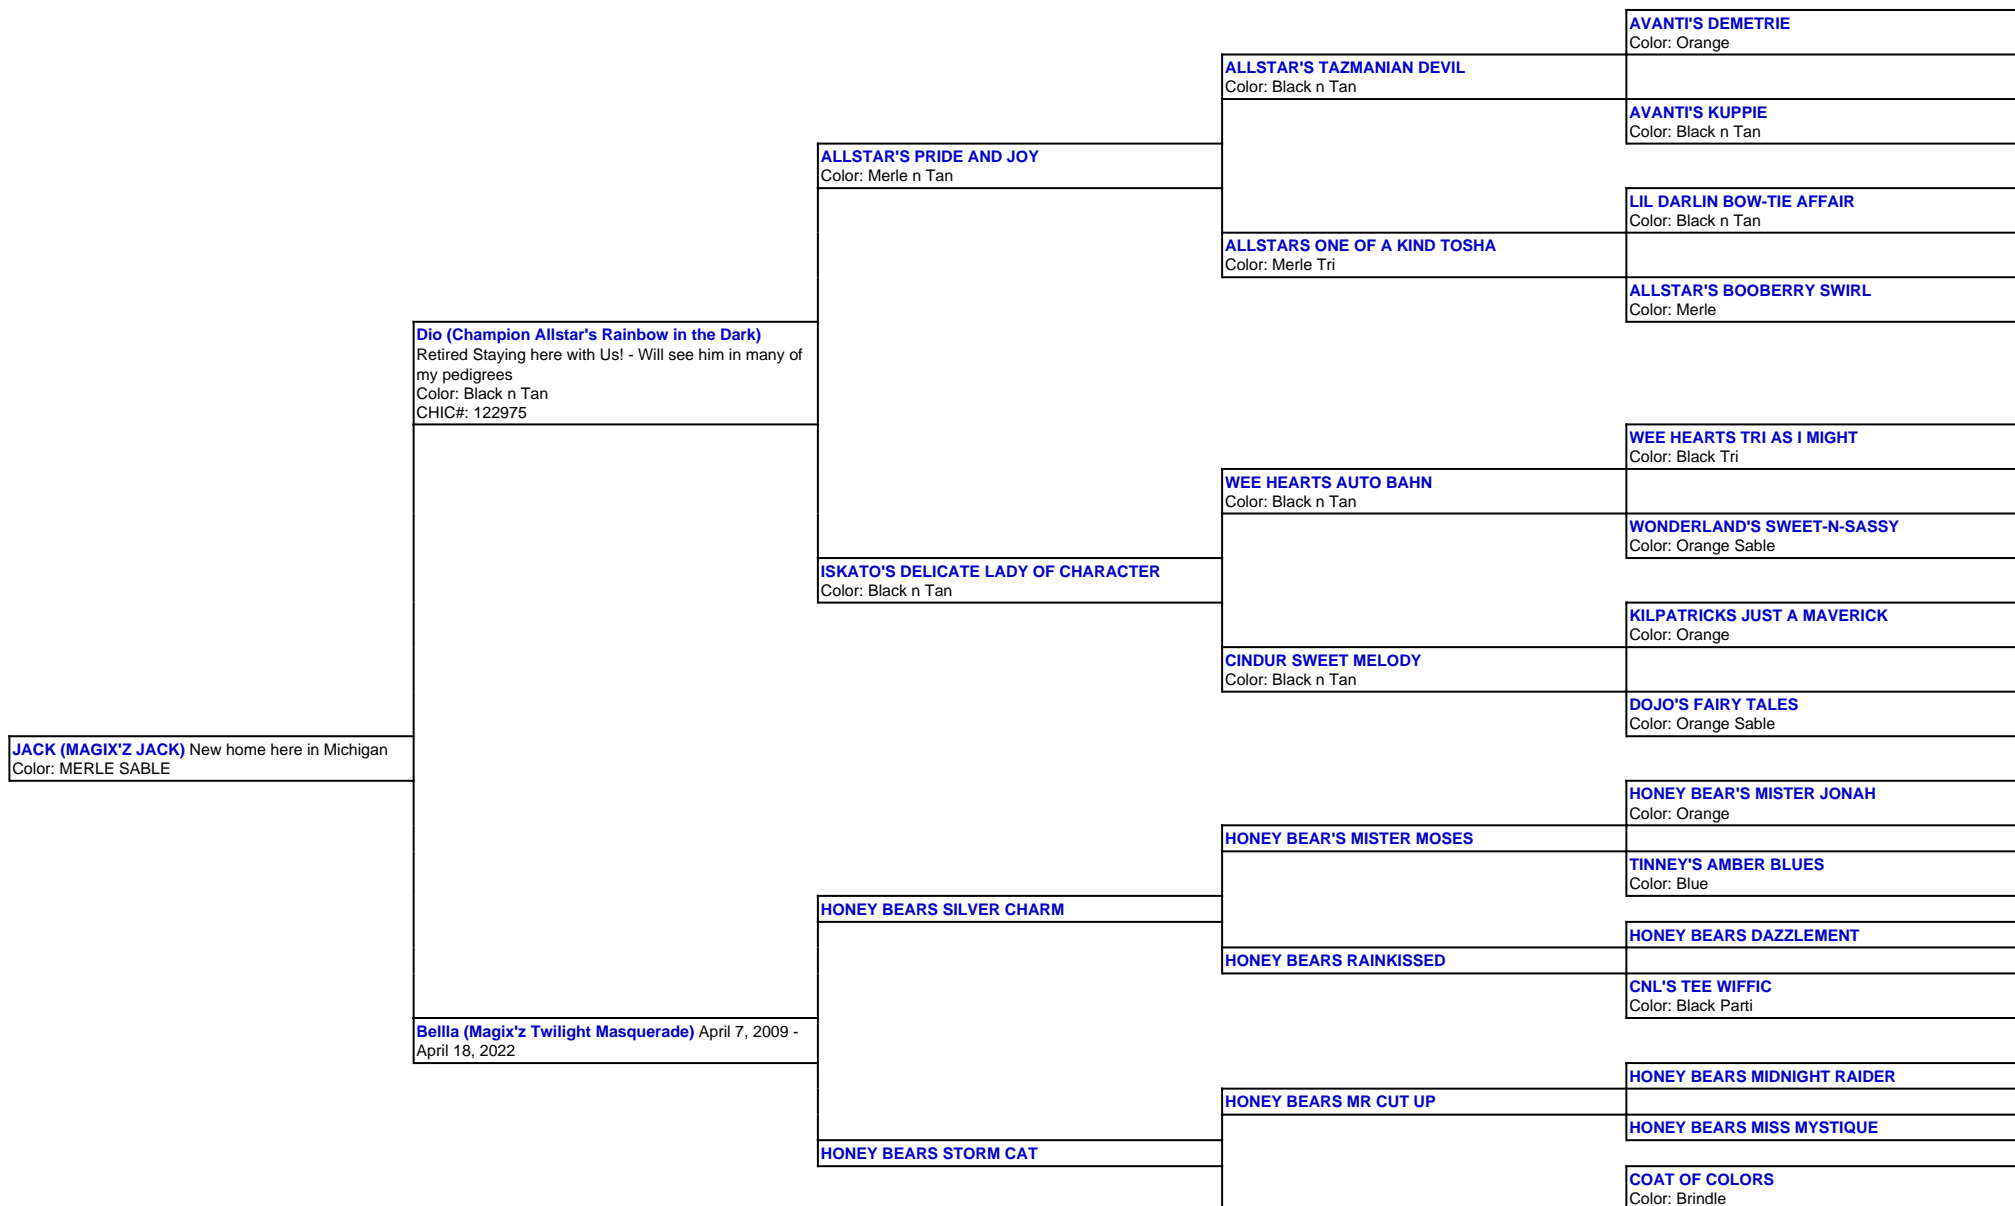

For a more detailed version of this pedigree:
<https://www.magixzpoms.com/profile/magixz-jack>

Pedigree For:
JACK (MAGIX'Z JACK)
 New home here in Michigan

HONEY BEARS LASTING MEMORY

Color: Merle

CNL'S TEE WIFFIC

Color: Black Parti