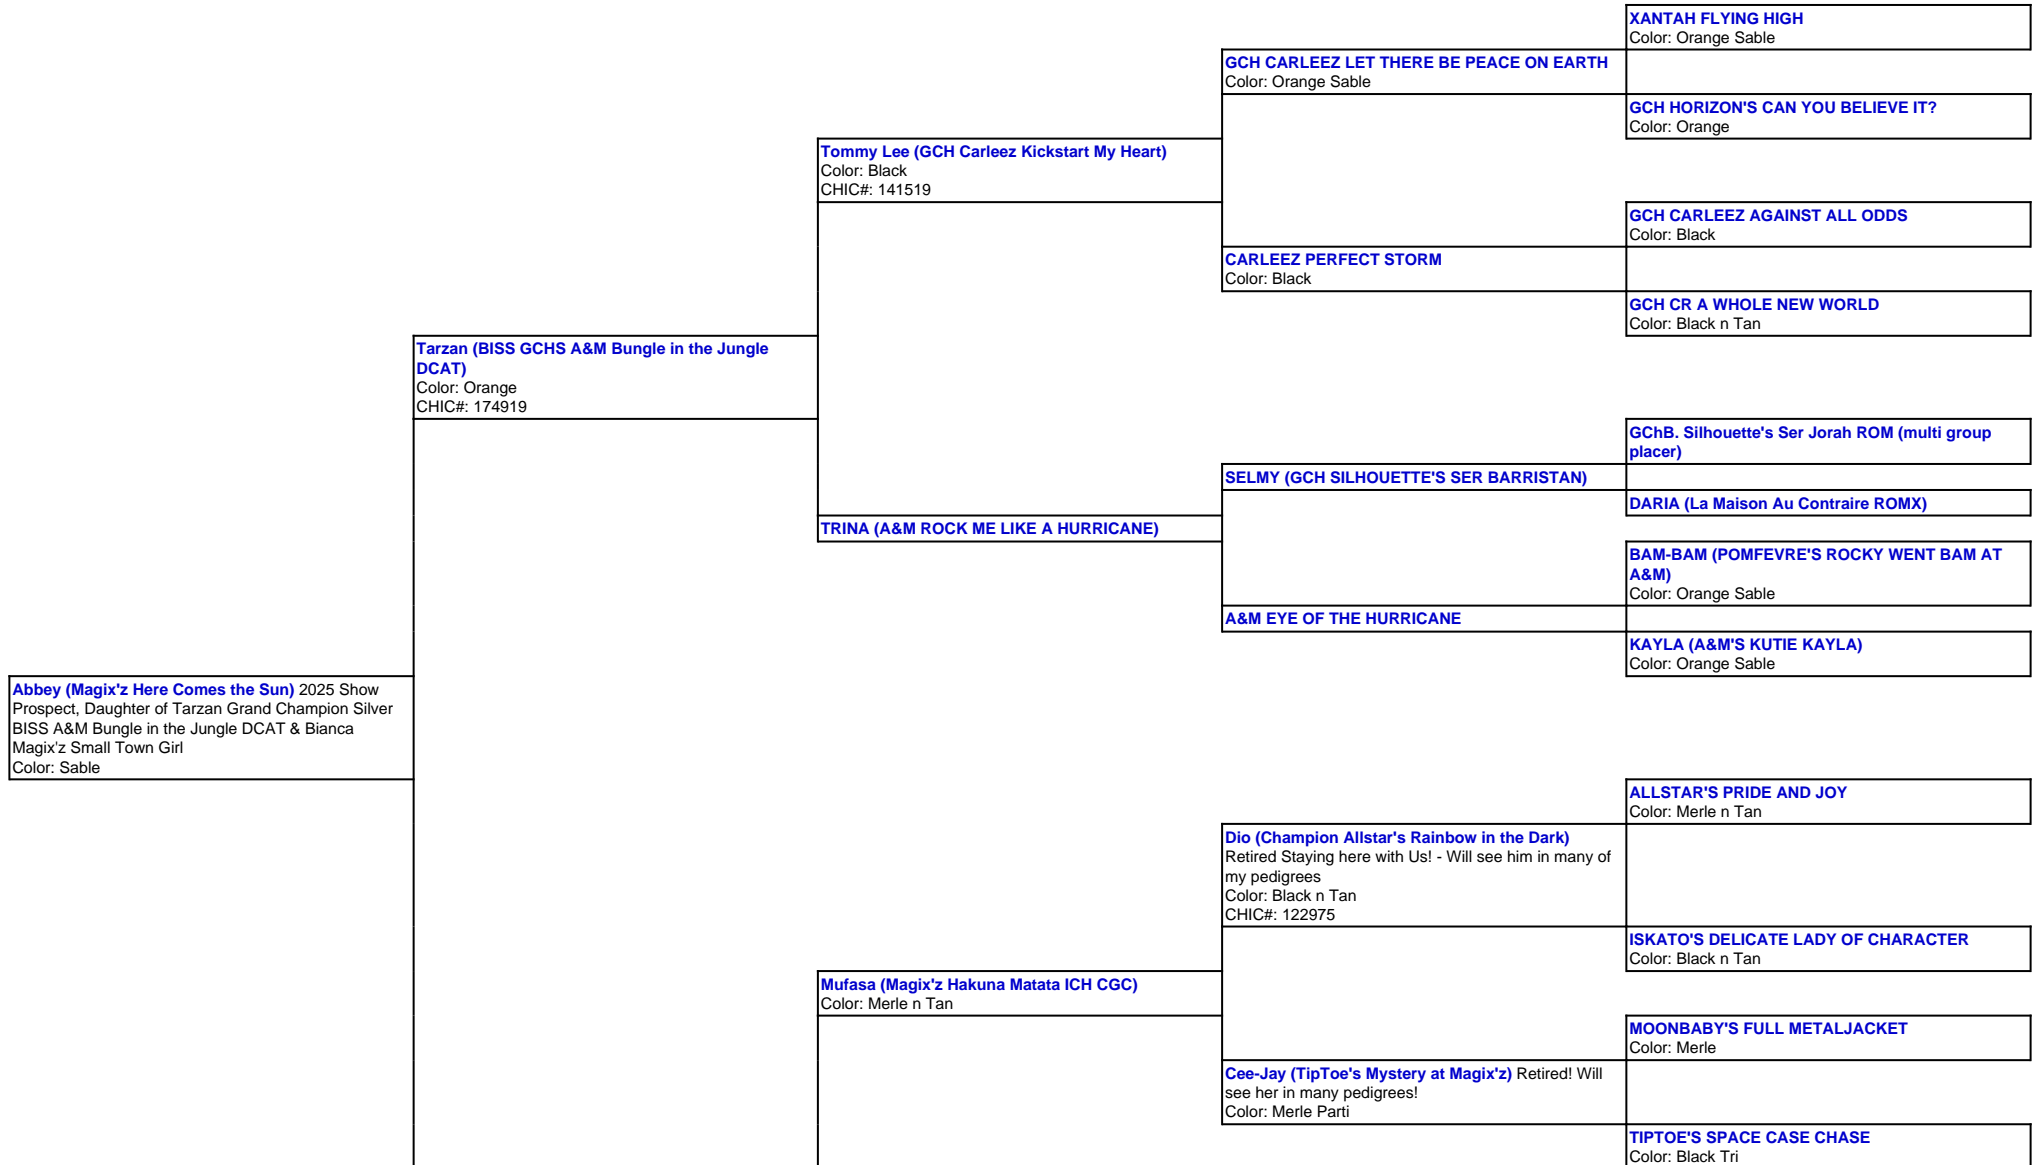

For a more detailed version of this pedigree:

<https://www.magixzpoms.com/profile/magixz-here-comes-the-sun>

Pedigree For:

Abbey (Magix'z Here Comes the Sun)

2025 Show Prospect

Daughter of Tarzan Grand Champion Silver BISS A&M Bungle in the Jungle DCAT & Bianca Magix'z Small Town Girl

**Bianca (Magix'z Small Town Girl)** Daughter of Mufasa  
ICH Magix's Hakuna Matata CGC & Rumour Magix'z  
Go your Own Way  
Color: Black n Tan  
CHIC#: 171241

**Rumour (Magix'z Go Your Own Way!)**  
Color: Black n Tan

**Tommy Lee (GCH Carleez Kickstart My Heart)**  
Color: Black  
CHIC#: 141519

**GCH CARLEEZ LET THERE BE PEACE ON EARTH**  
Color: Orange Sable

**CARLEEZ PERFECT STORM**  
Color: Black

**Tyme (CHRIS-GIN'S JUST IN TYME AT A&M)**  
Color: Black