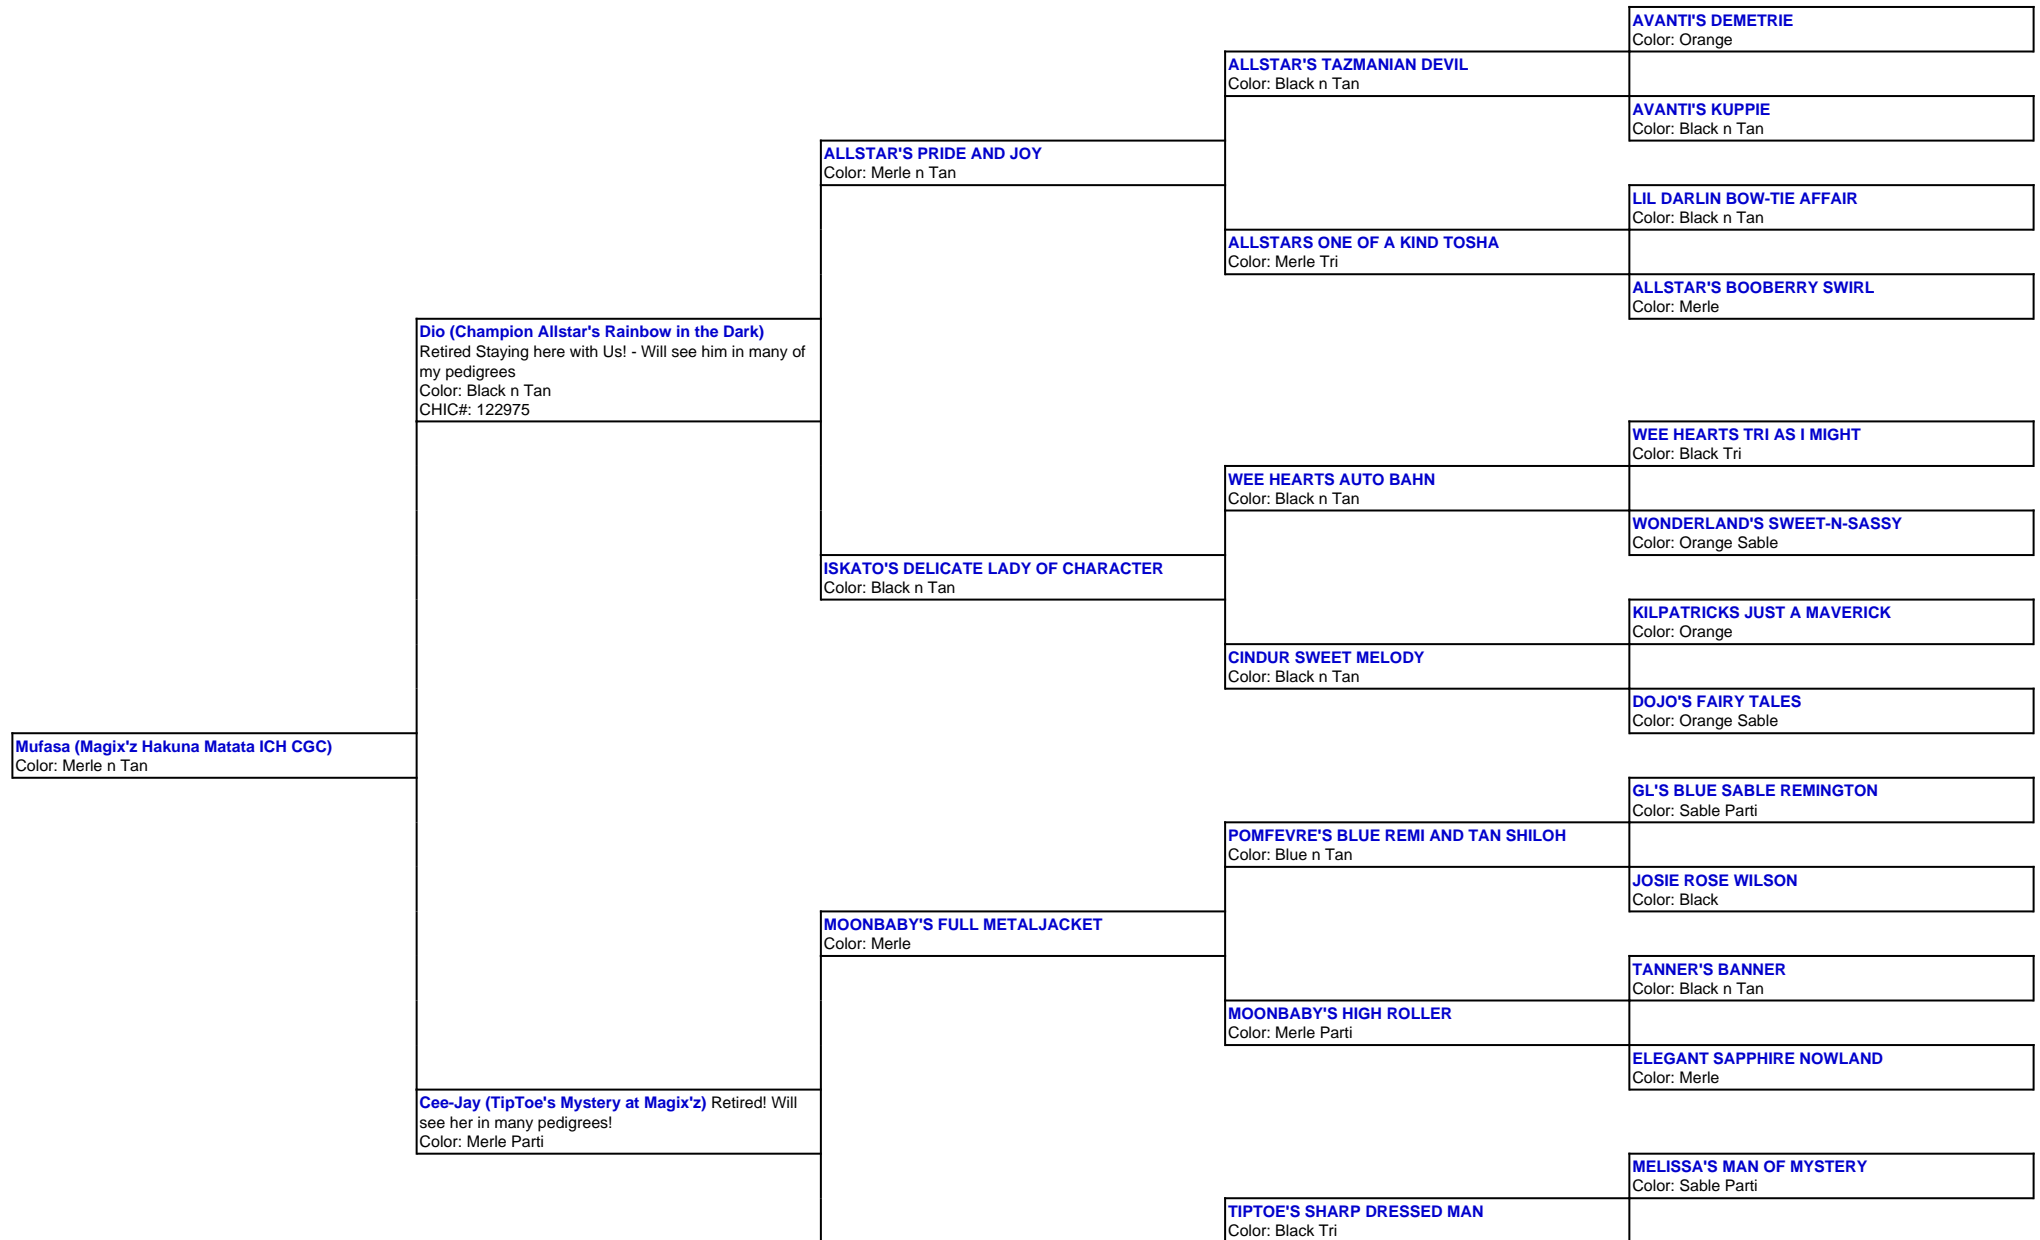

For a more detailed version of this pedigree:

<https://www.magixzpoms.com/profile/magixz-hakuna-matata-ich-cgc>

Pedigree For:
Mufasa (Magix'z Hakuna Matata ICH CGC)

TIPTOE'S SPACE CASE CHASE
Color: Black Tri

CHRISTANNES REESE'S PB CUP
Color: Chocolate

MOONBABY'S EFFORTLESS STYLE
Color: Cream

POMFEVRE'S BLUE REMI AND TAN SHILOH
Color: Blue n Tan

MELISSA'S JUST DO IT
Color: Black Tri