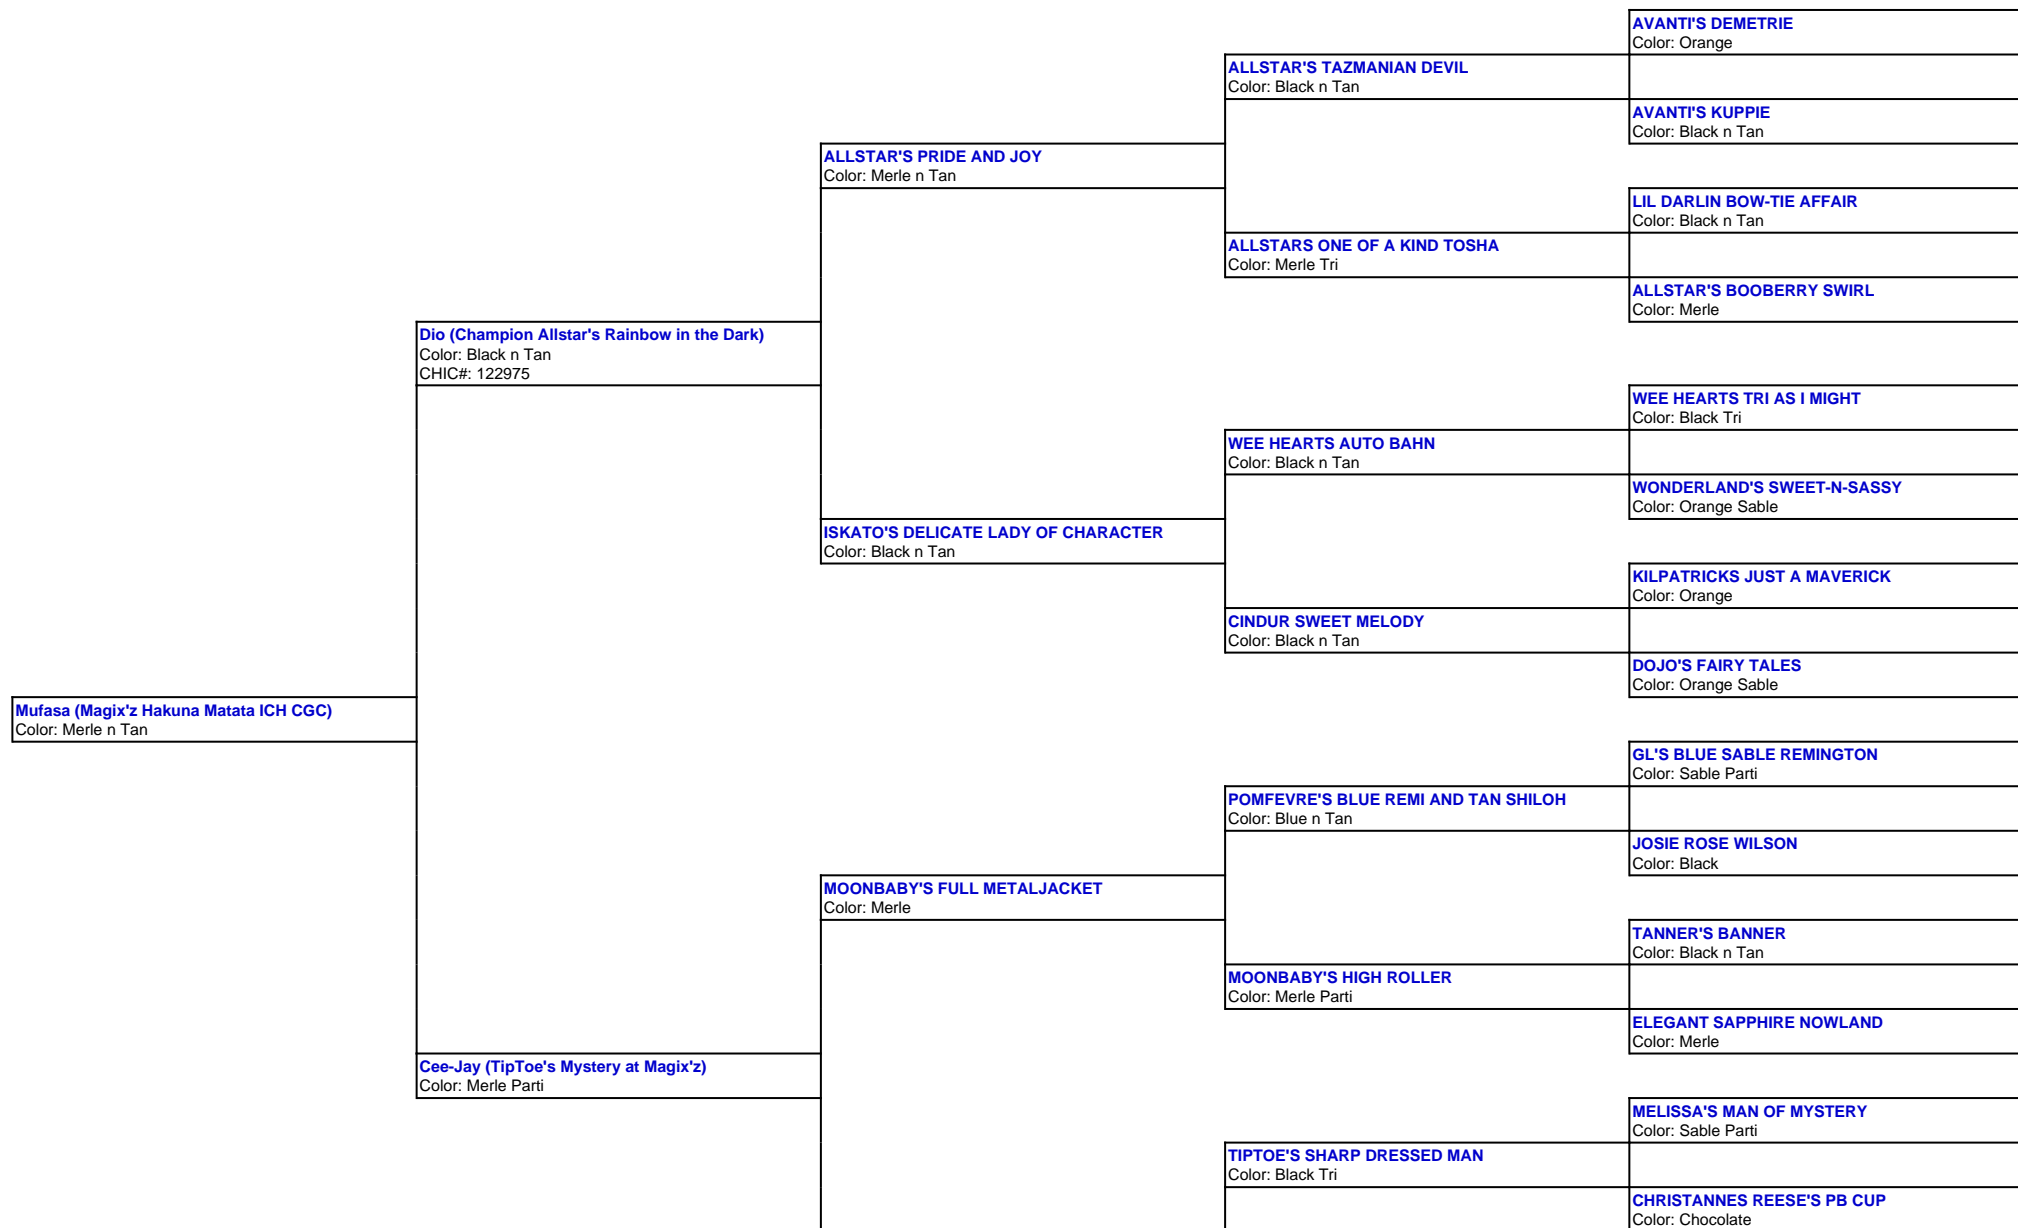

For a more detailed version of this pedigree:

<https://www.magixzpoms.com/profile/magixz-hakuna-matata-ich-cgc>

Pedigree For:
Mufasa (Magix'z Hakuna Matata ICH CGC)

TIPTOE'S SPACE CASE CHASE
Color: Black Tri

POMFEVRE'S BLUE REMI AND TAN SHILOH
Color: Blue n Tan

MOONBABY'S EFFORTLESS STYLE
Color: Cream

MELISSA'S JUST DO IT
Color: Black Tri