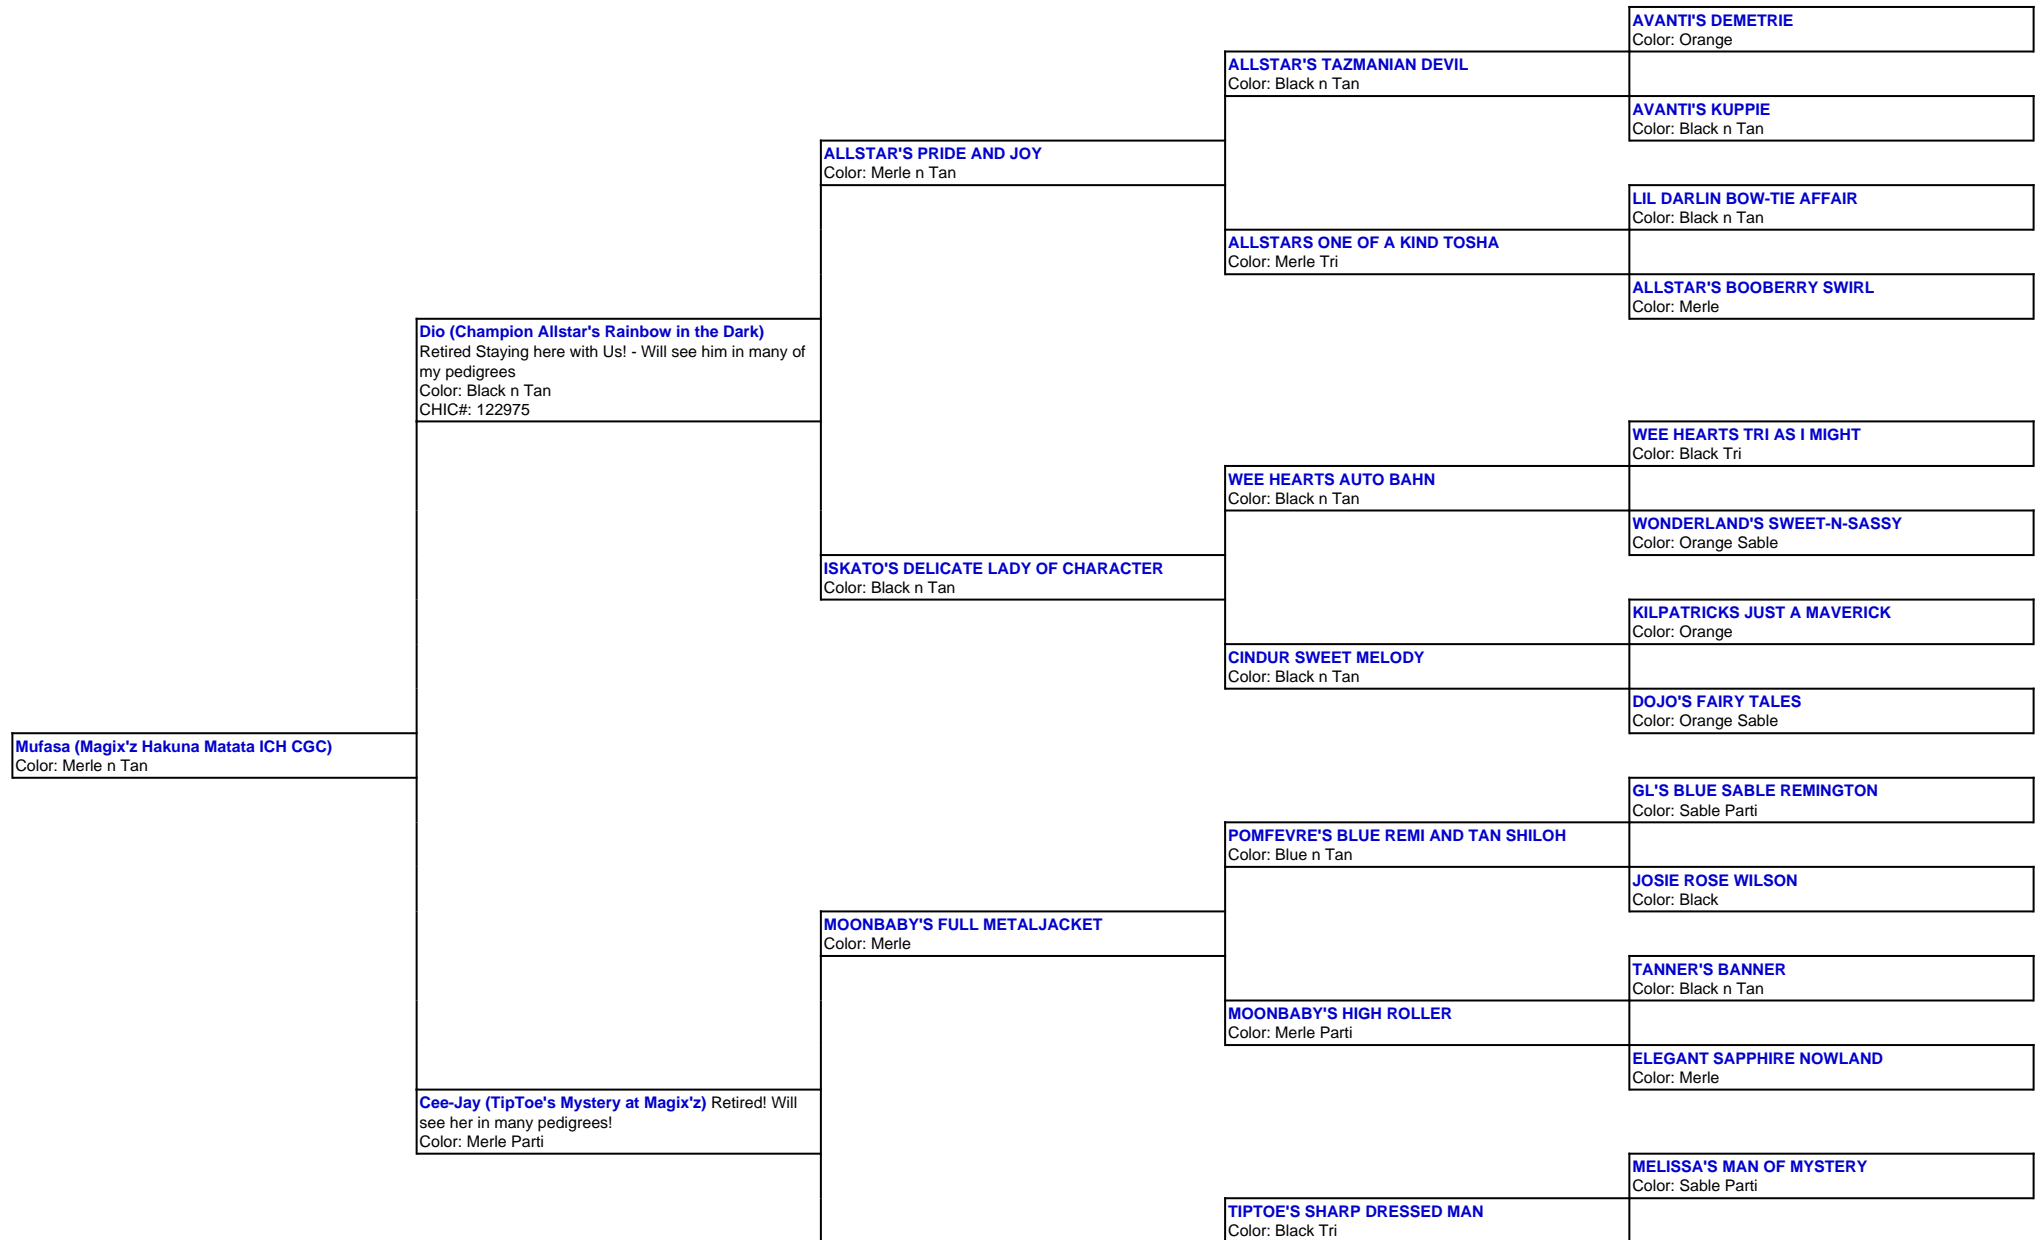

For a more detailed version of this pedigree:

<https://www.magixzpoms.com/profile/magixz-hakuna-matata-ich-cgc>

Pedigree For:  
Mufasa (Magix'z Hakuna Matata ICH CGC)

**TIPTOE'S SPACE CASE CHASE**  
Color: Black Tri

**CHRISTANNES REESE'S PB CUP**  
Color: Chocolate

**MOONBABY'S EFFORTLESS STYLE**  
Color: Cream

**POMFEVRE'S BLUE REMI AND TAN SHILOH**  
Color: Blue n Tan

**MELISSA'S JUST DO IT**  
Color: Black Tri