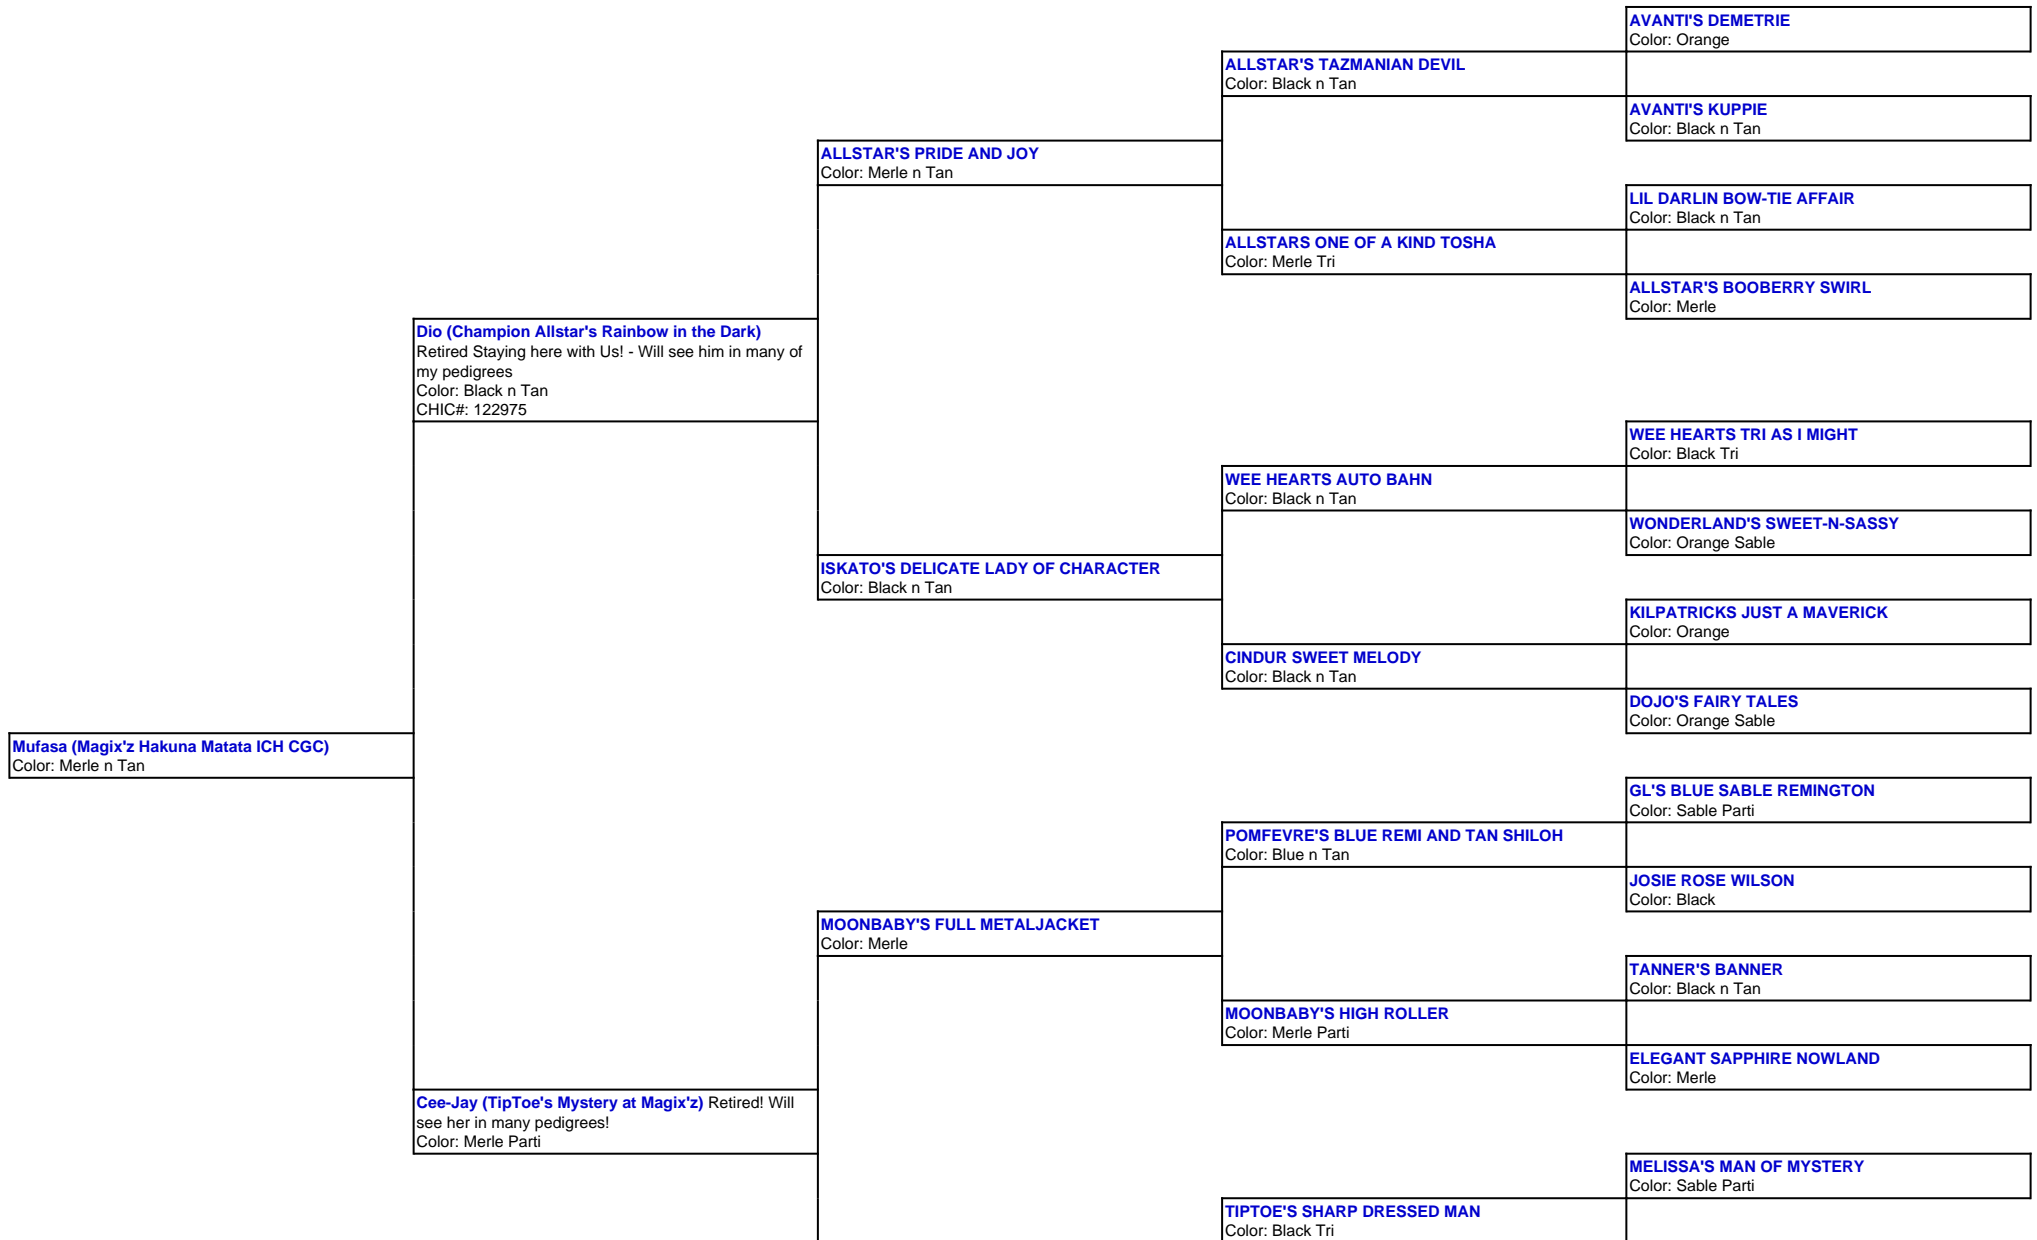

For a more detailed version of this pedigree:

<https://www.magixzpoms.com/profile/magixz-hakuna-matata-ich-cgc>

Pedigree For:  
Mufasa (Magix'z Hakuna Matata ICH CGC)

**TIPTOE'S SPACE CASE CHASE**  
Color: Black Tri

**CHRISTANNES REESE'S PB CUP**  
Color: Chocolate

**MOONBABY'S EFFORTLESS STYLE**  
Color: Cream

**POMFEVRE'S BLUE REMI AND TAN SHILOH**  
Color: Blue n Tan

**MELISSA'S JUST DO IT**  
Color: Black Tri