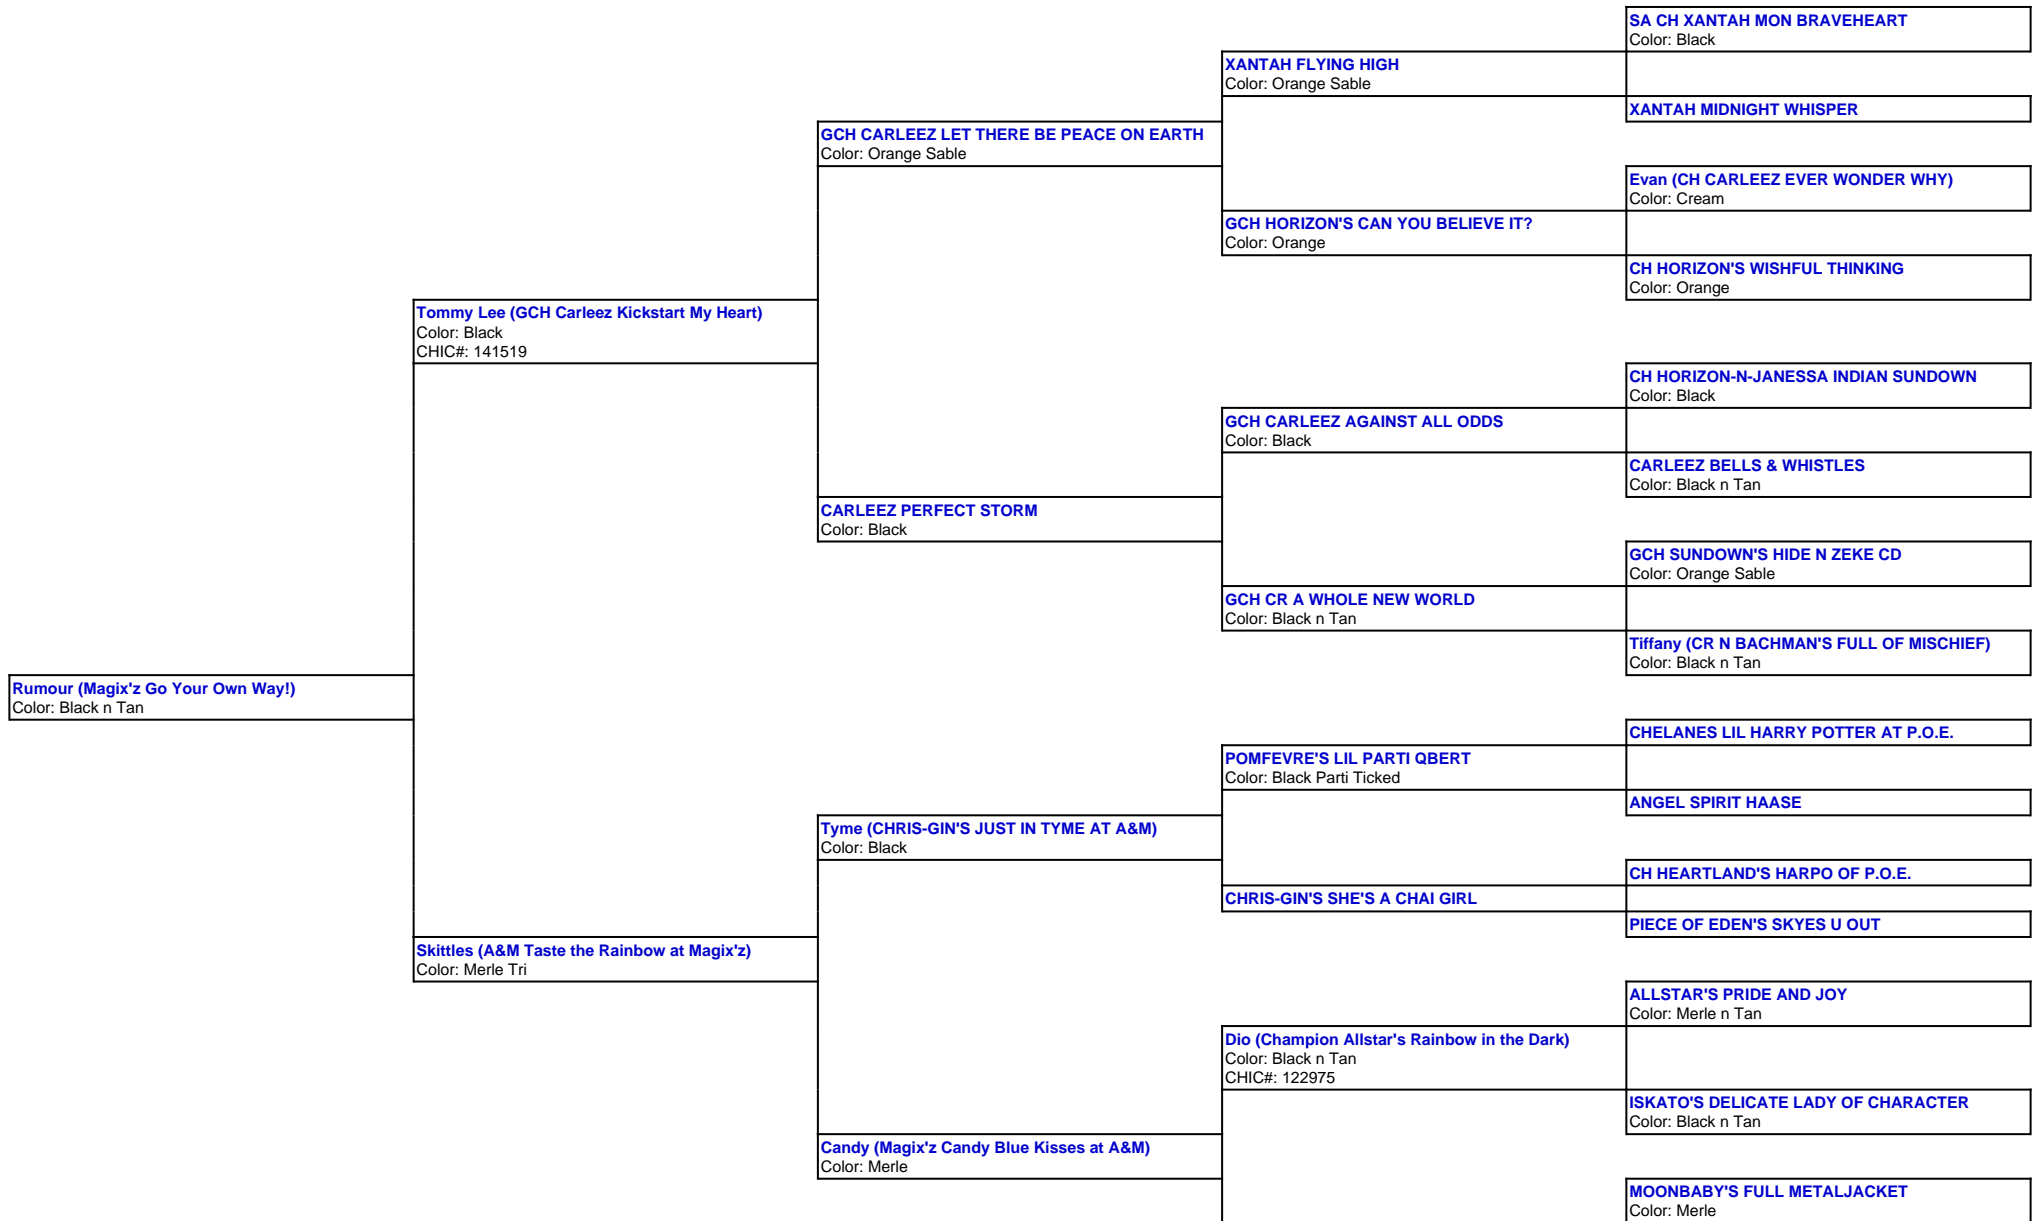

For a more detailed version of this pedigree:

<https://www.magixzpoms.com/profile/magixz-go-your-own-way>

Pedigree For:  
Rumour (Magix'z Go Your Own Way!)

**Cee-Jay (TipToe's Mystery at Magix'z)**  
Color: Merle Parti

**TIPTOE'S SPACE CASE CHASE**  
Color: Black Tri