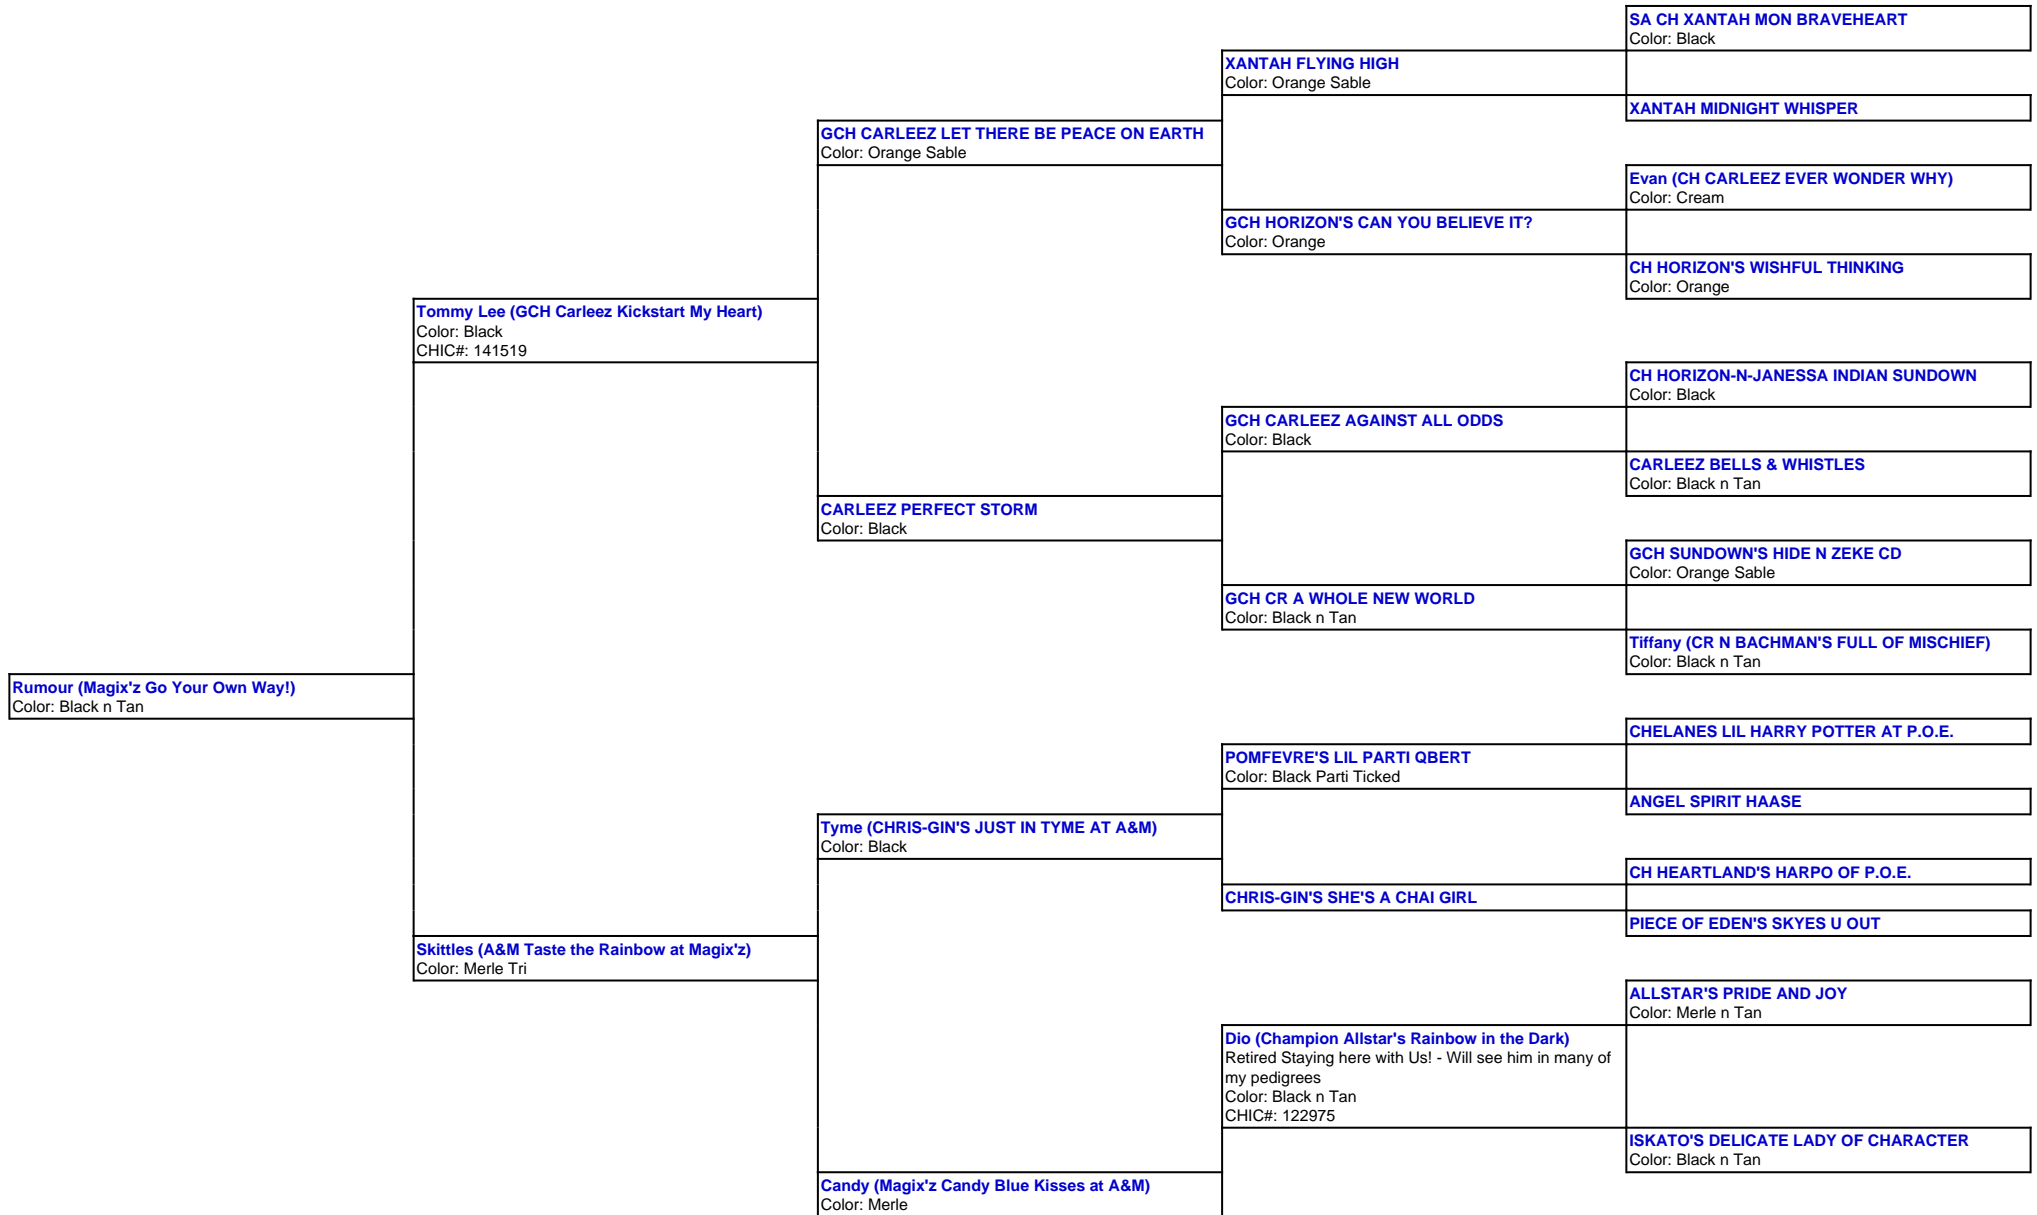

For a more detailed version of this pedigree:

<https://www.magixzpoms.com/profile/magixz-go-your-own-way>

Pedigree For:  
Rumour (Magix'z Go Your Own Way!)

	<b>MOONBABY'S FULL METALJACKET</b> Color: Merle
<b>Cee-Jay (TipToe's Mystery at Magix'z)</b> Retired! Will see her in many pedigrees! Color: Merle Parti	
	<b>TIPTOE'S SPACE CASE CHASE</b> Color: Black Tri