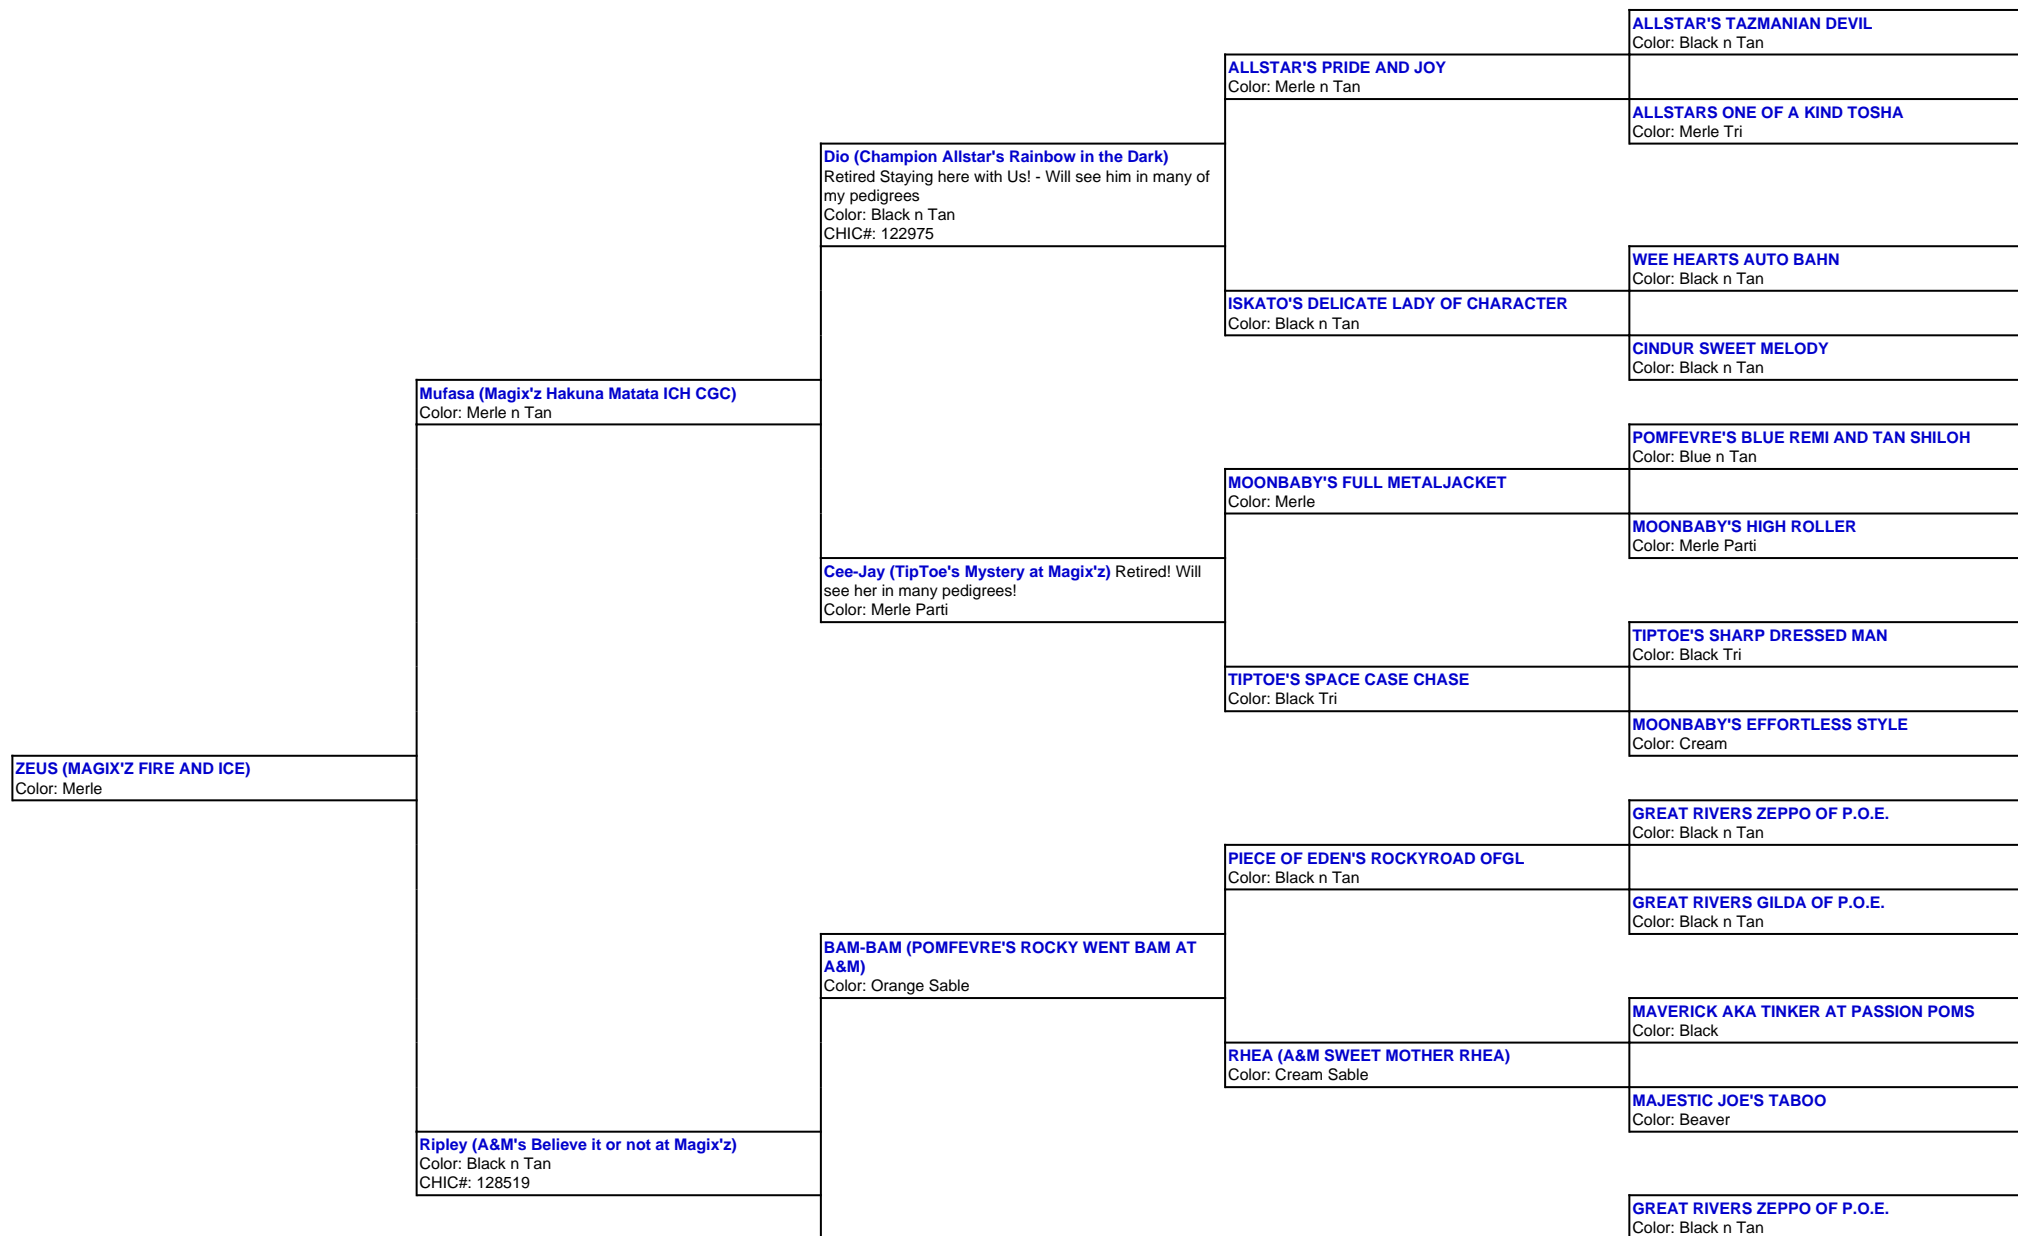

For a more detailed version of this pedigree:

<https://www.magixzpoms.com/profile/magixz-fire-and-ice>

Pedigree For:
ZEUS (MAGIX'Z FIRE AND ICE)

| | | |
|---|---|---|
| | PIECE OF EDEN'S ROCKYROAD OFGL Color: Black n Tan | |
| KAYLA (A&M'S KUTIE KAYLA) Color: Orange Sable | | GREAT RIVERS GILDA OF P.O.E. Color: Black n Tan |
| | | TIME BANDIT Color: Black |
| | ENNA (ANGELIC NOBLE ENNA) Color: Sable | |
| | | ROYCES LITTLE CRICKET CASSIE Color: Black Parti |