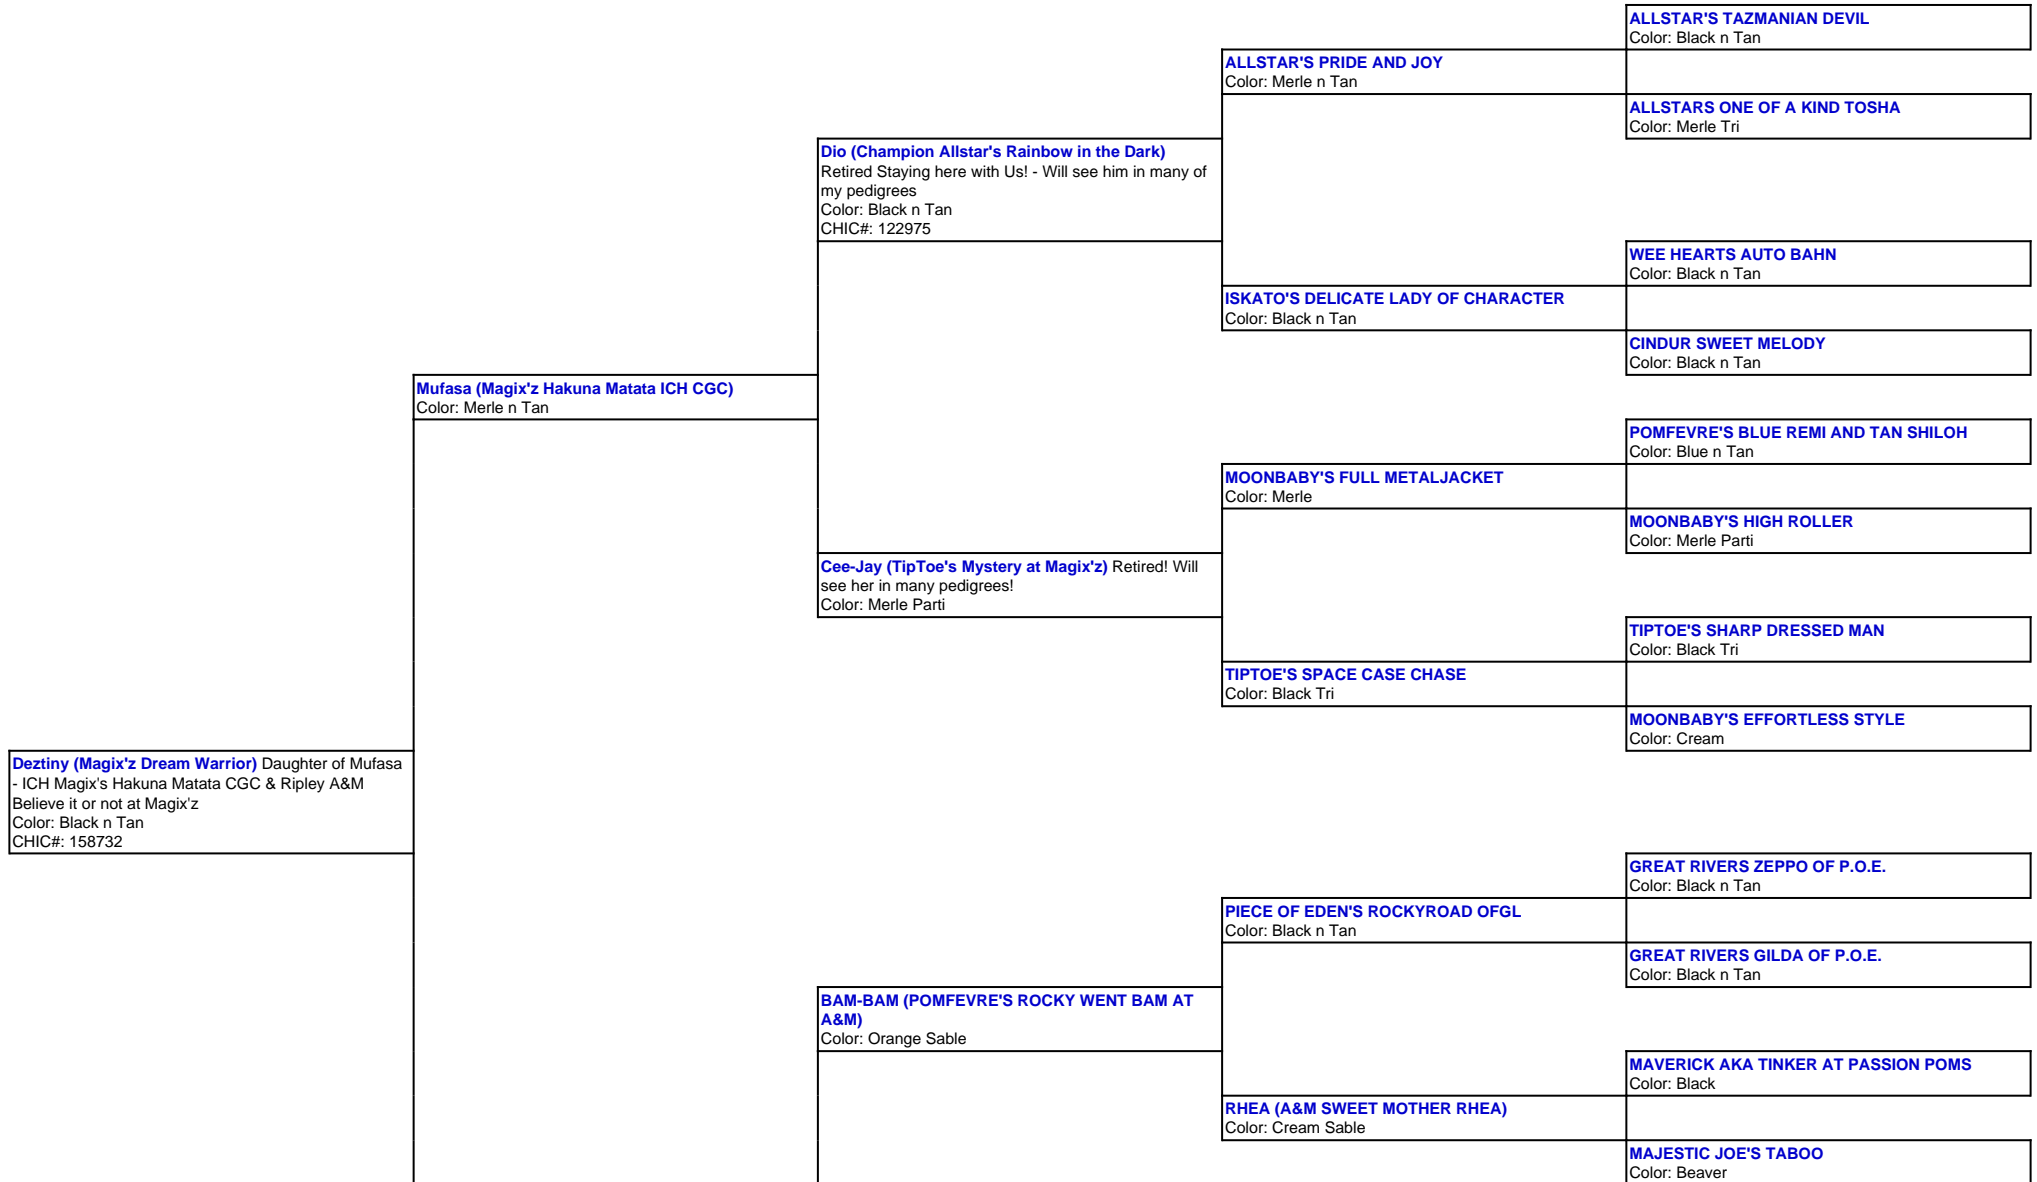

For a more detailed version of this pedigree:
<https://www.magixzpoms.com/profile/magixz-dream-warrior>

Pedigree For:

Deztiny (Magix'z Dream Warrior)

Daughter of Mufasa - ICH Magix's Hakuna Matata CGC & Ripley A&M Believe it or not at Magix'z

Ripley (A&M's Believe it or not at Magix'z)
Color: Black n Tan
CHIC#: 128519

KAYLA (A&M'S KUTIE KAYLA)
Color: Orange Sable

PIECE OF EDEN'S ROCKYROAD OFGL
Color: Black n Tan

ENNA (ANGELIC NOBLE ENNA)
Color: Sable

GREAT RIVERS ZEPPPO OF P.O.E.
Color: Black n Tan

GREAT RIVERS GILDA OF P.O.E.
Color: Black n Tan

TIME BANDIT
Color: Black

ROYCES LITTLE CRICKET CASSIE
Color: Black Parti