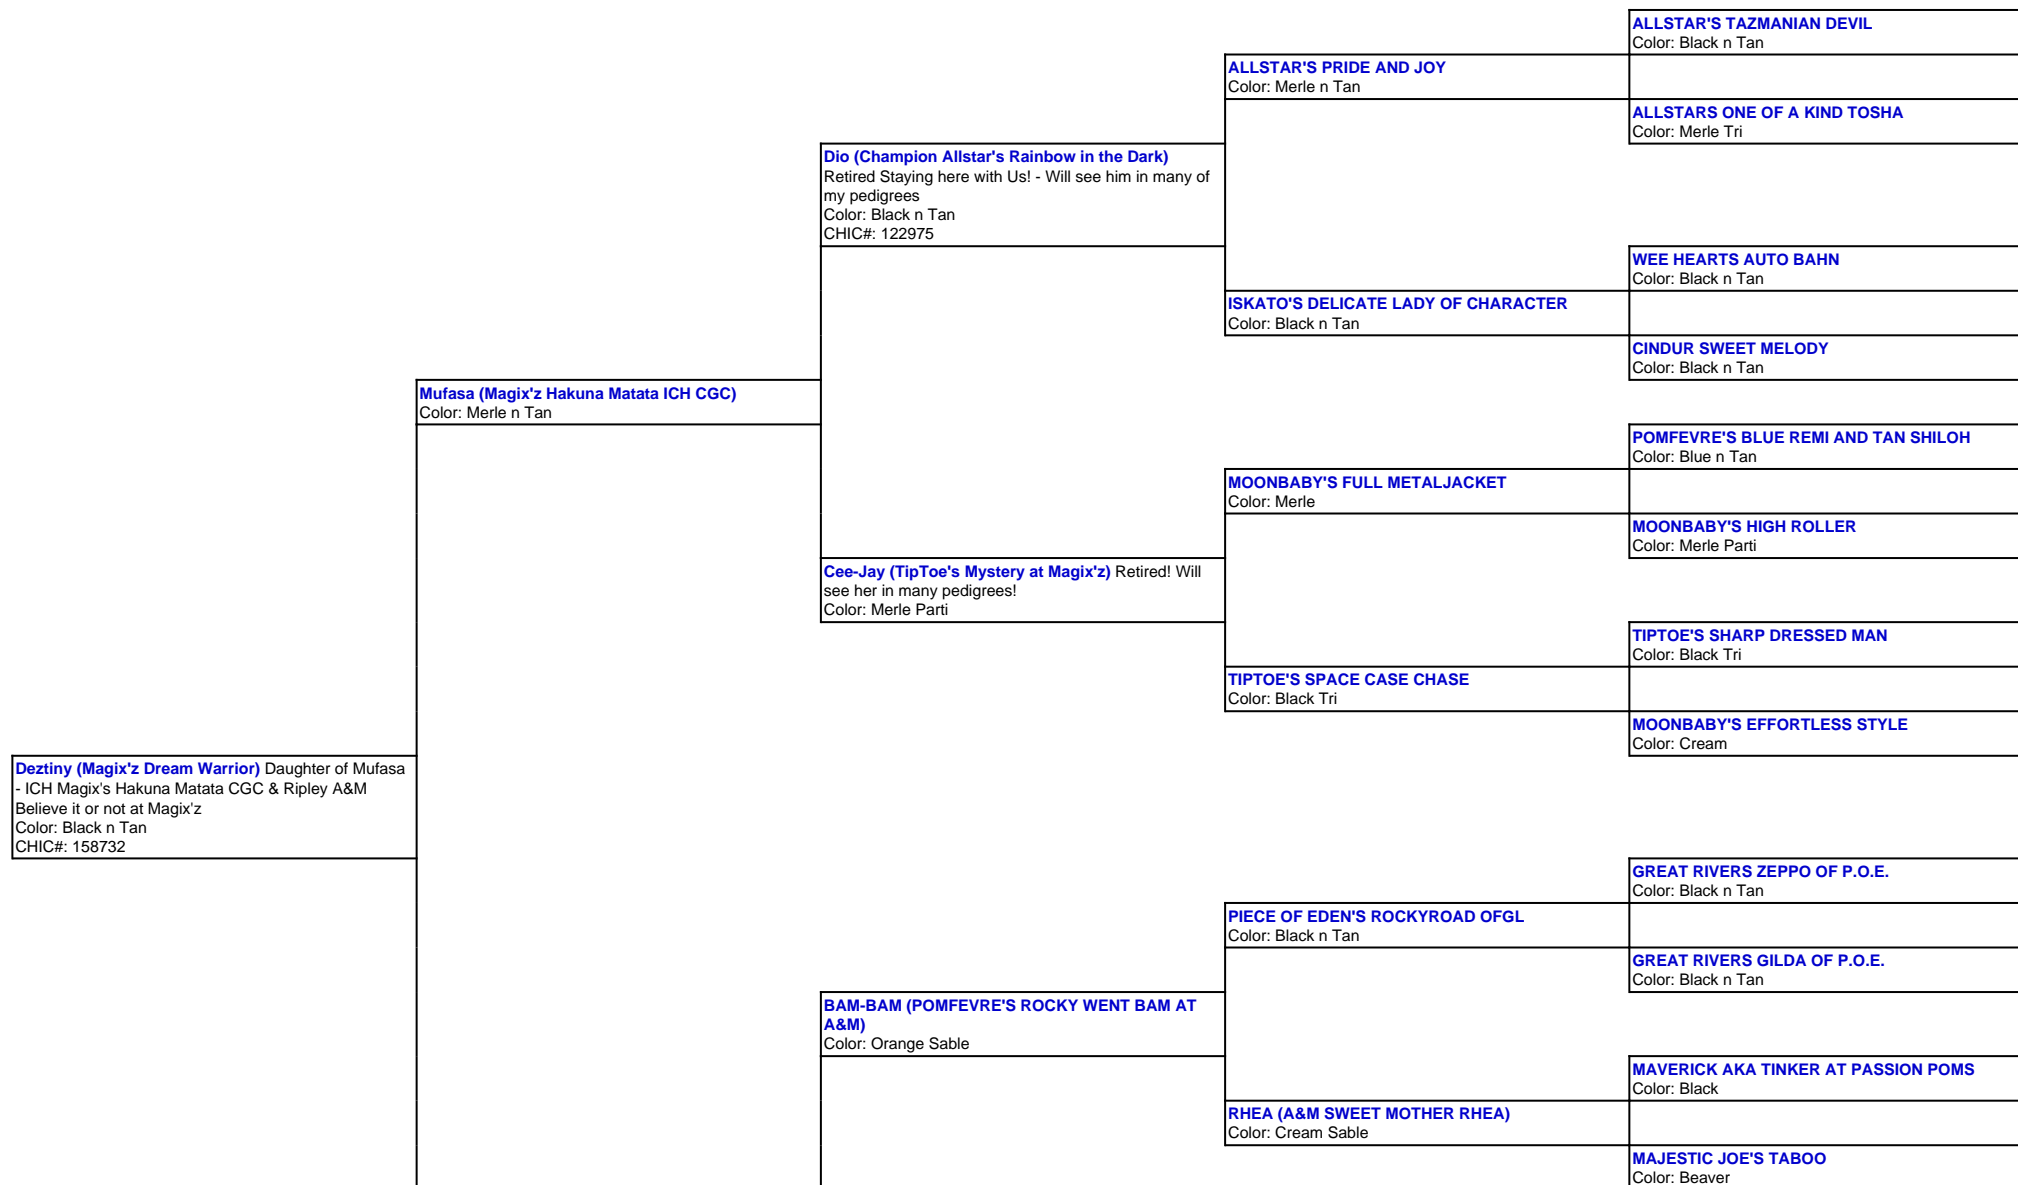

For a more detailed version of this pedigree:

<https://www.magixzpoms.com/profile/magixz-dream-warrior>

Pedigree For:

Deztiny (Magix'z Dream Warrior)

Daughter of Mufasa - ICH Magix's Hakuna Matata CGC & Ripley A&M Believe it or not at Magix'z

Ripley (A&M's Believe it or not at Magix'z)
Color: Black n Tan

KAYLA (A&M'S KUTIE KAYLA)
Color: Orange Sable

PIECE OF EDEN'S ROCKYROAD OFGL
Color: Black n Tan

ENNA (ANGELIC NOBLE ENNA)
Color: Sable

GREAT RIVERS ZEPPPO OF P.O.E.
Color: Black n Tan

GREAT RIVERS GILDA OF P.O.E.
Color: Black n Tan

TIME BANDIT
Color: Black

ROYCES LITTLE CRICKET CASSIE
Color: Black Parti