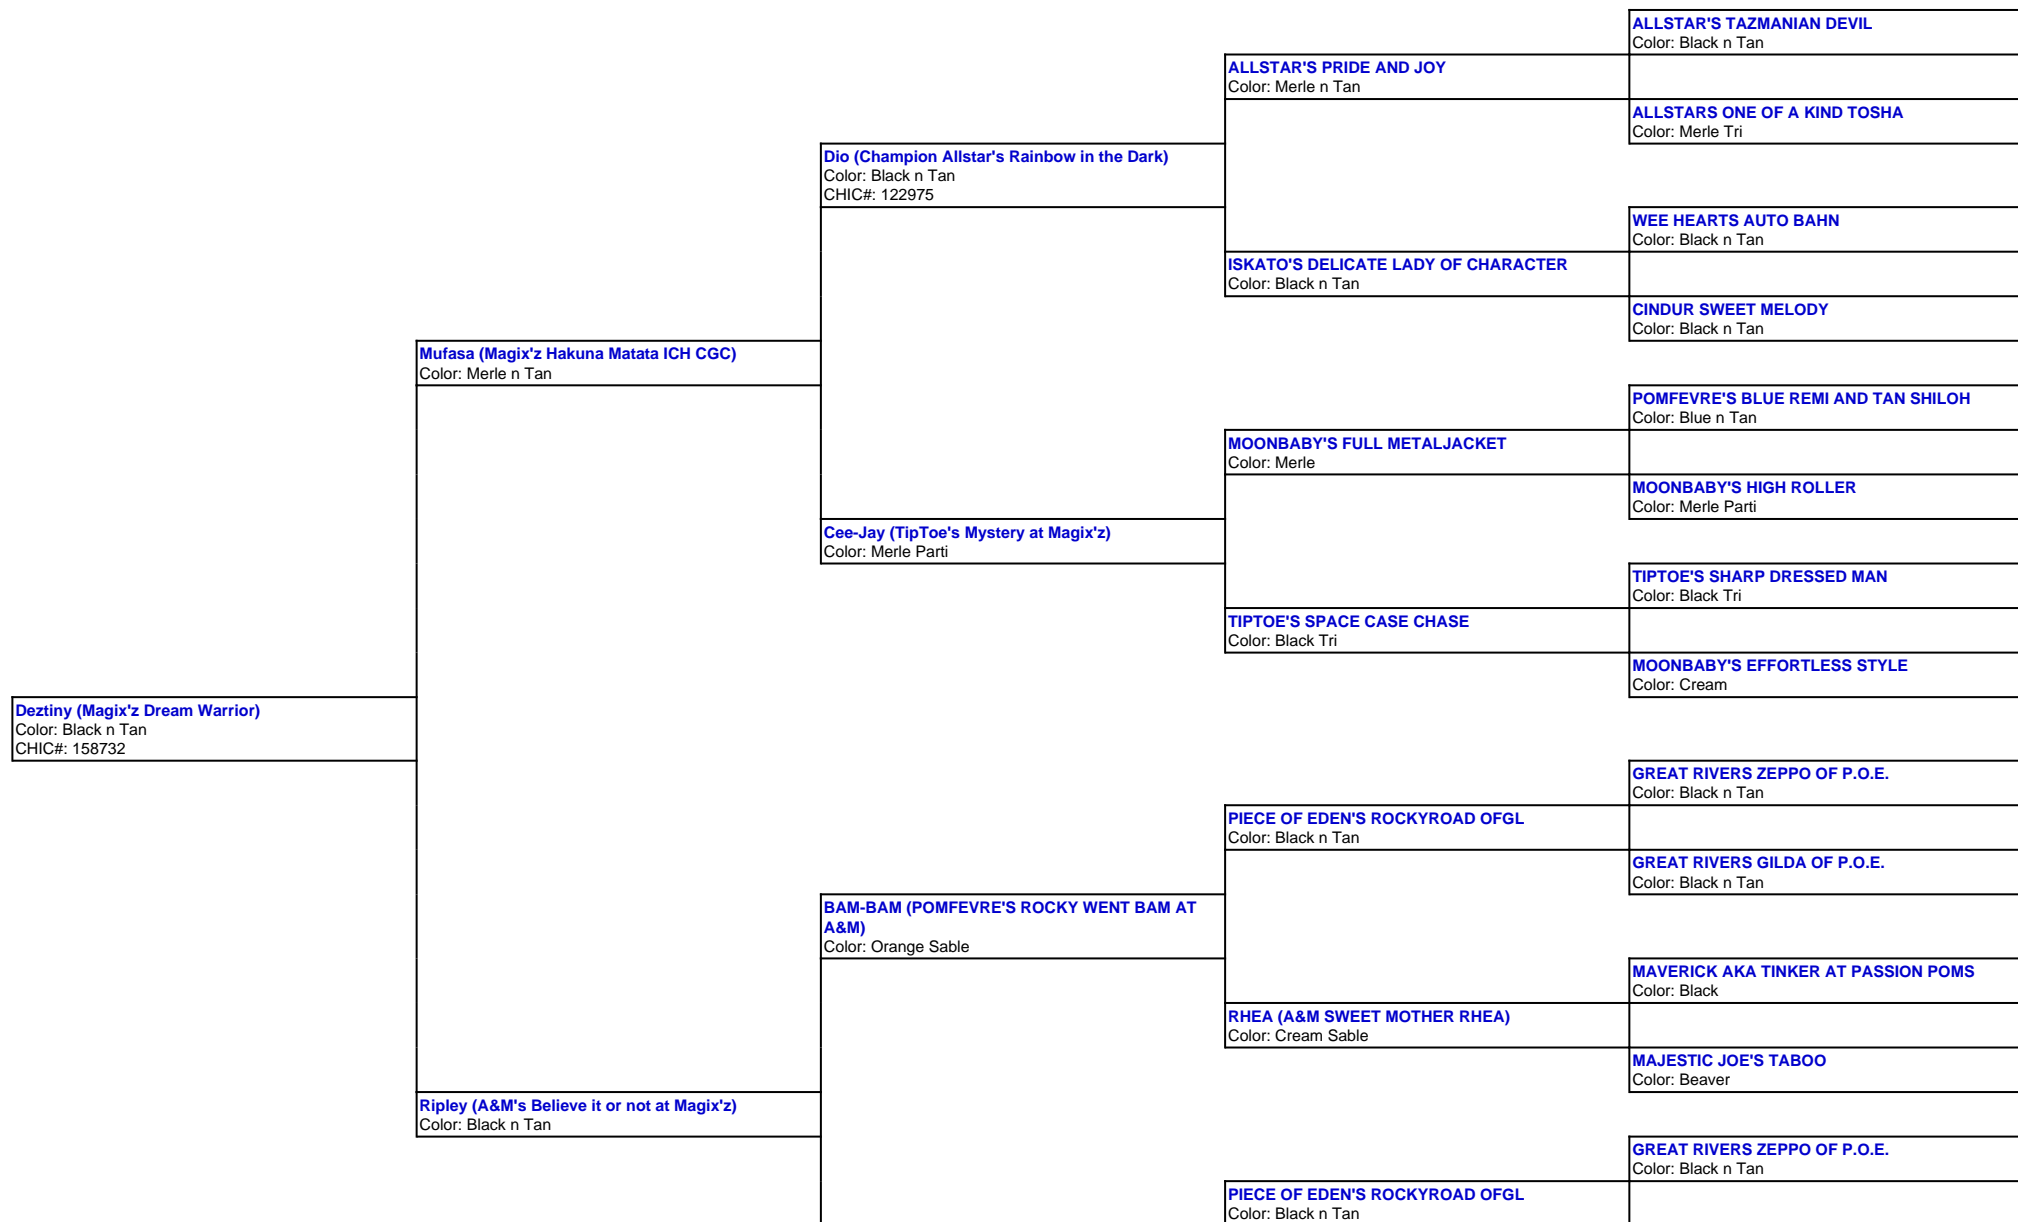

For a more detailed version of this pedigree:

<https://www.magixzpoms.com/profile/magixz-dream-warrior>

Pedigree For:
Deztiny (Magix'z Dream Warrior)

KAYLA (A&M'S KUTIE KAYLA)
Color: Orange Sable

GREAT RIVERS GILDA OF P.O.E.
Color: Black n Tan

TIME BANDIT
Color: Black

ENNA (ANGELIC NOBLE ENNA)
Color: Sable

ROYCES LITTLE CRICKET CASSIE
Color: Black Parti