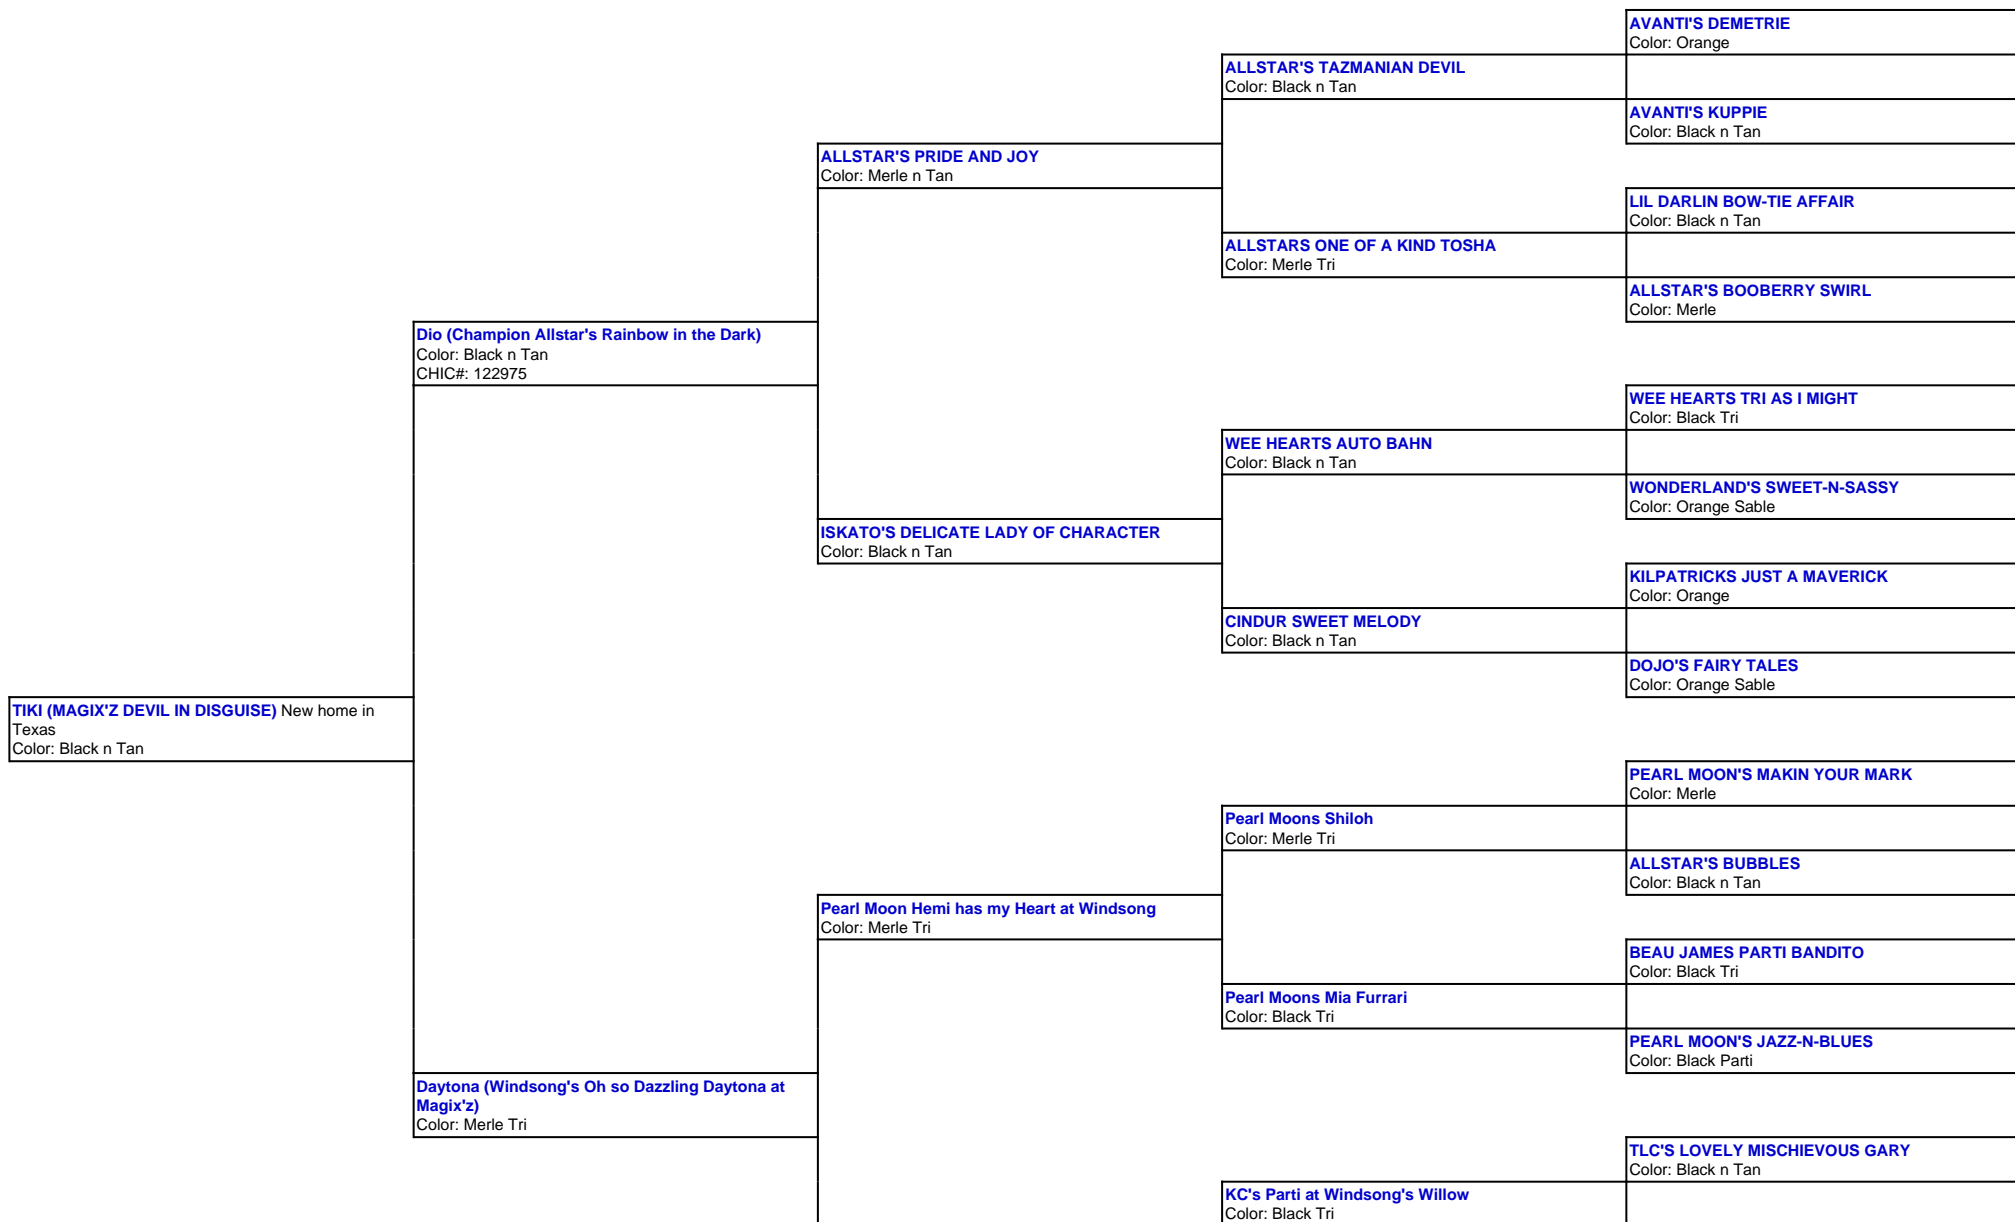

For a more detailed version of this pedigree:

<https://www.magixzpoms.com/profile/magixz-devil-in-disguise>

Pedigree For:
TIKI (MAGIX'Z DEVIL IN DISGUISE)
 New home in Texas

Windsong's Priceless Jewel
Color: Black n Tan

FINCH'S MIAS EVE MOTHER OF ALL LIVING
Color: Black Tri

Windsong's Little Bella of the Ball
Color: Choc n Tan

POMFEVRE'S CHOC AND TAN EDDIE
Color: CHOC & TAN

POMFEVRE'S MISS MOCHA LADY GODIVA
Color: Choc n Tan