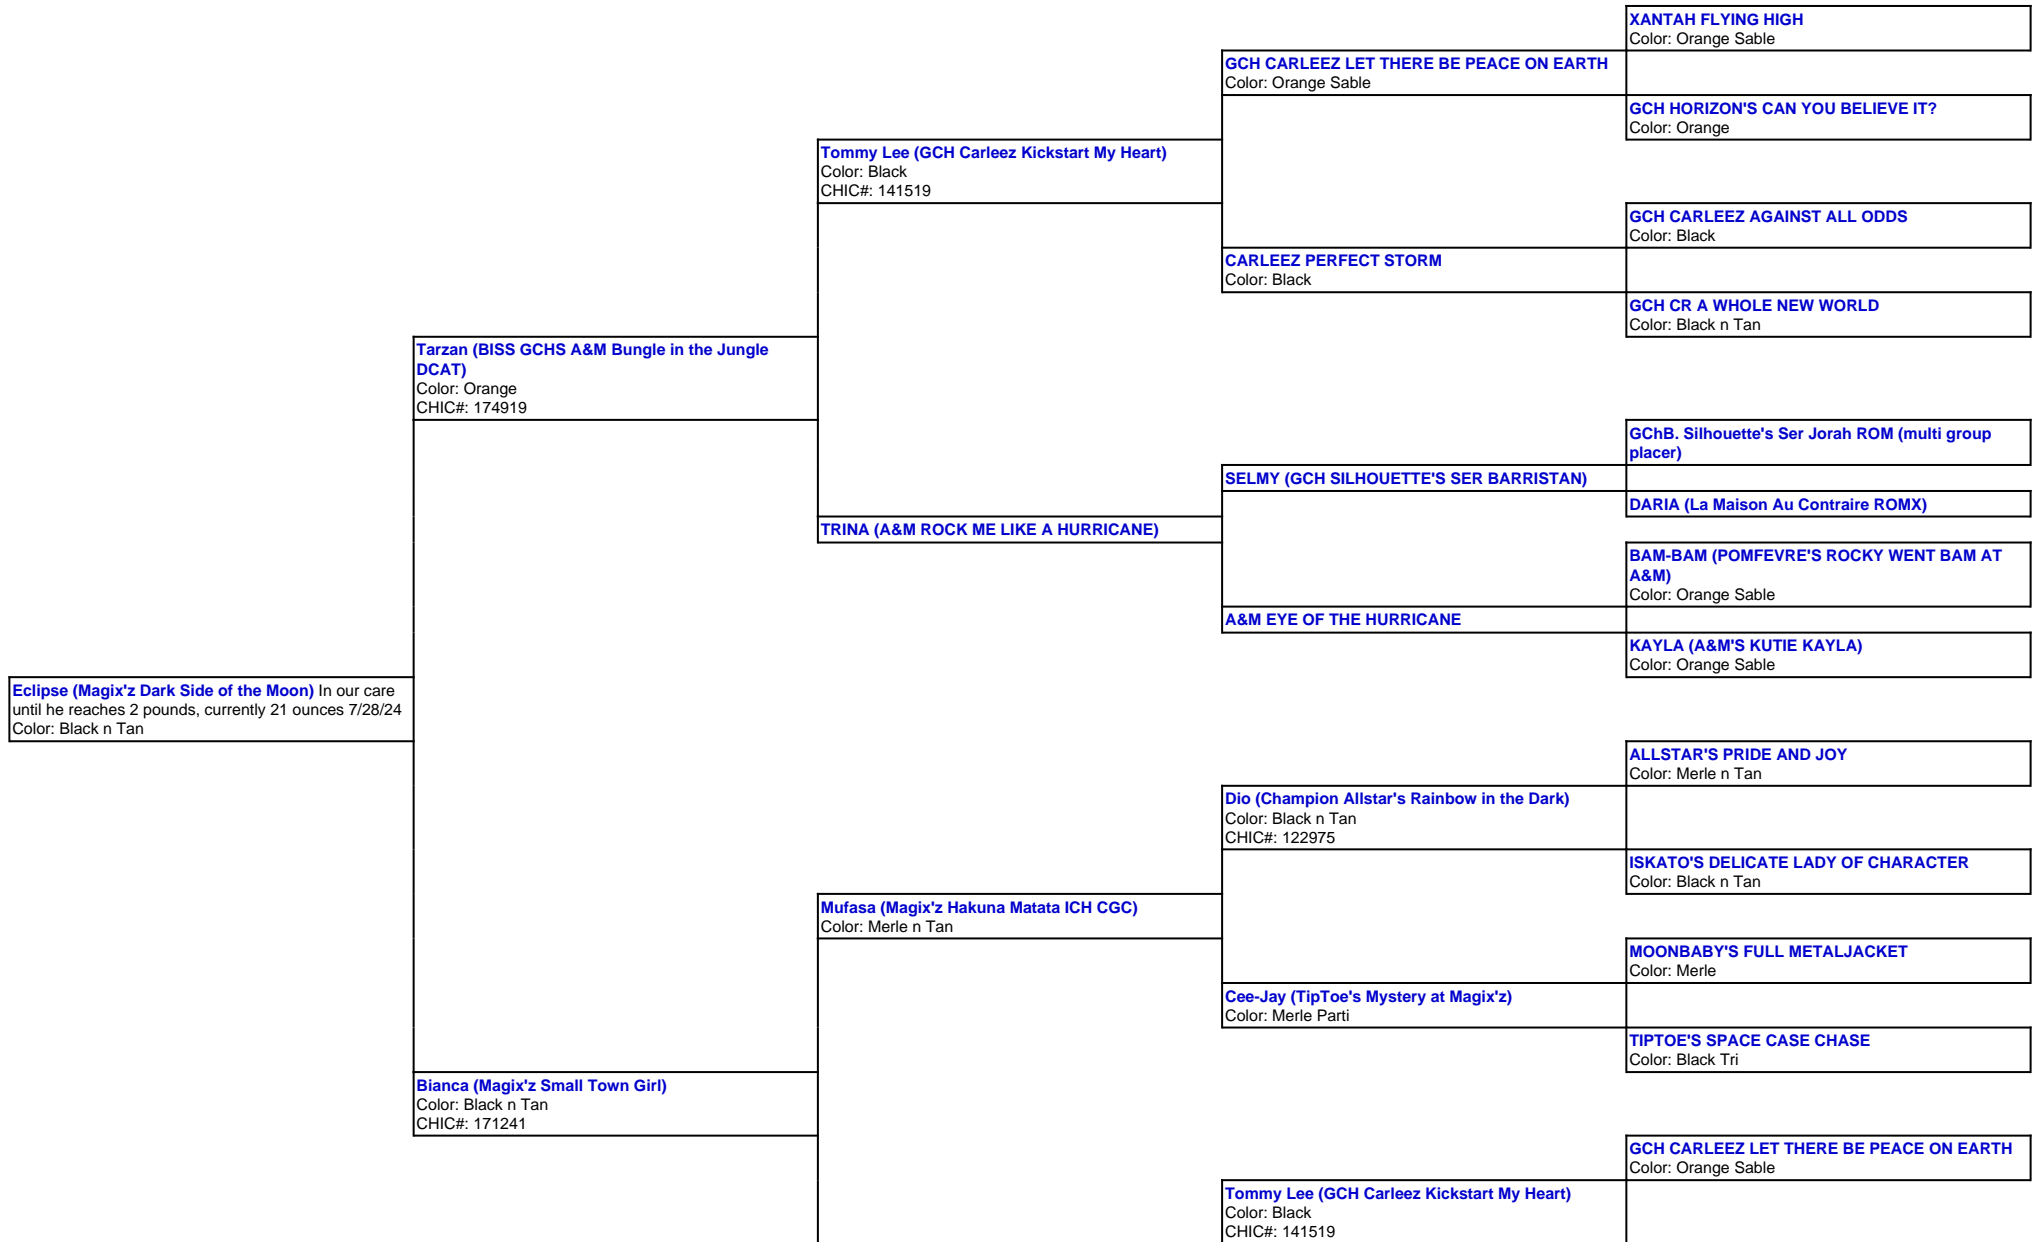

For a more detailed version of this pedigree:

<https://www.magixzpoms.com/profile/magixz-dark-side-of-the-moon>

Pedigree For:
Eclipse (Magix'z Dark Side of the Moon)

Rumour (Magix'z Go Your Own Way!)
Color: Black n Tan

CARLEEZ PERFECT STORM
Color: Black

Tyme (CHRIS-GIN'S JUST IN TYME AT A&M)
Color: Black

Skittles (A&M Taste the Rainbow at Magix'z)
Color: Merle Tri

Candy (Magix'z Candy Blue Kisses at A&M)
Color: Merle