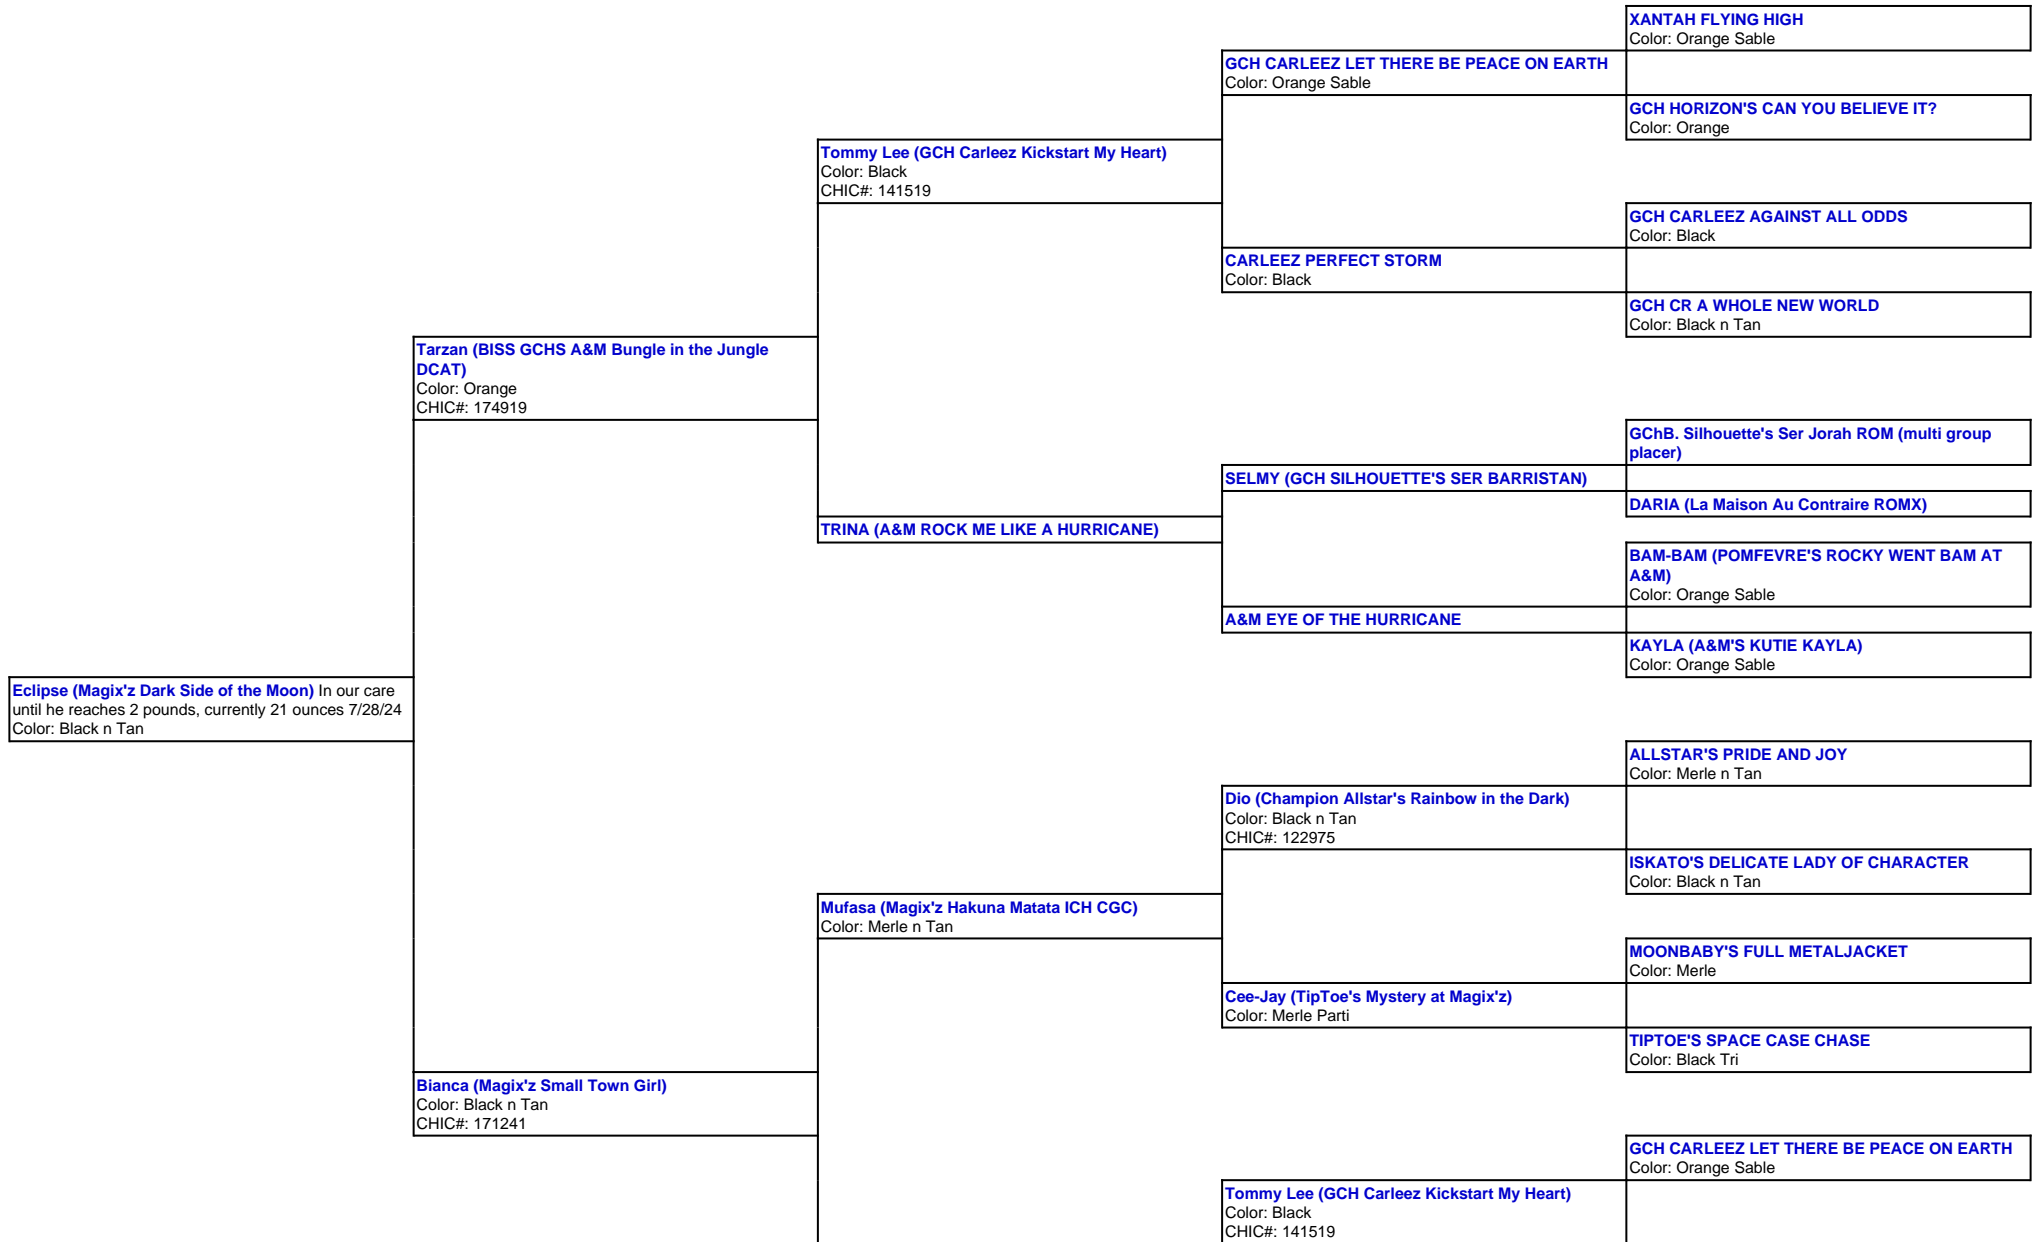

For a more detailed version of this pedigree:

<https://www.magixzpoms.com/profile/magixz-dark-side-of-the-moon>

Pedigree For:  
Eclipse (Magix'z Dark Side of the Moon)

**Rumour (Magix'z Go Your Own Way!)**  
Color: Black n Tan

**CARLEEZ PERFECT STORM**  
Color: Black

**Skittles (A&M Taste the Rainbow at Magix'z)**  
Color: Merle Tri

**Tyme (CHRIS-GIN'S JUST IN TYME AT A&M)**  
Color: Black

**Candy (Magix'z Candy Blue Kisses at A&M)**  
Color: Merle