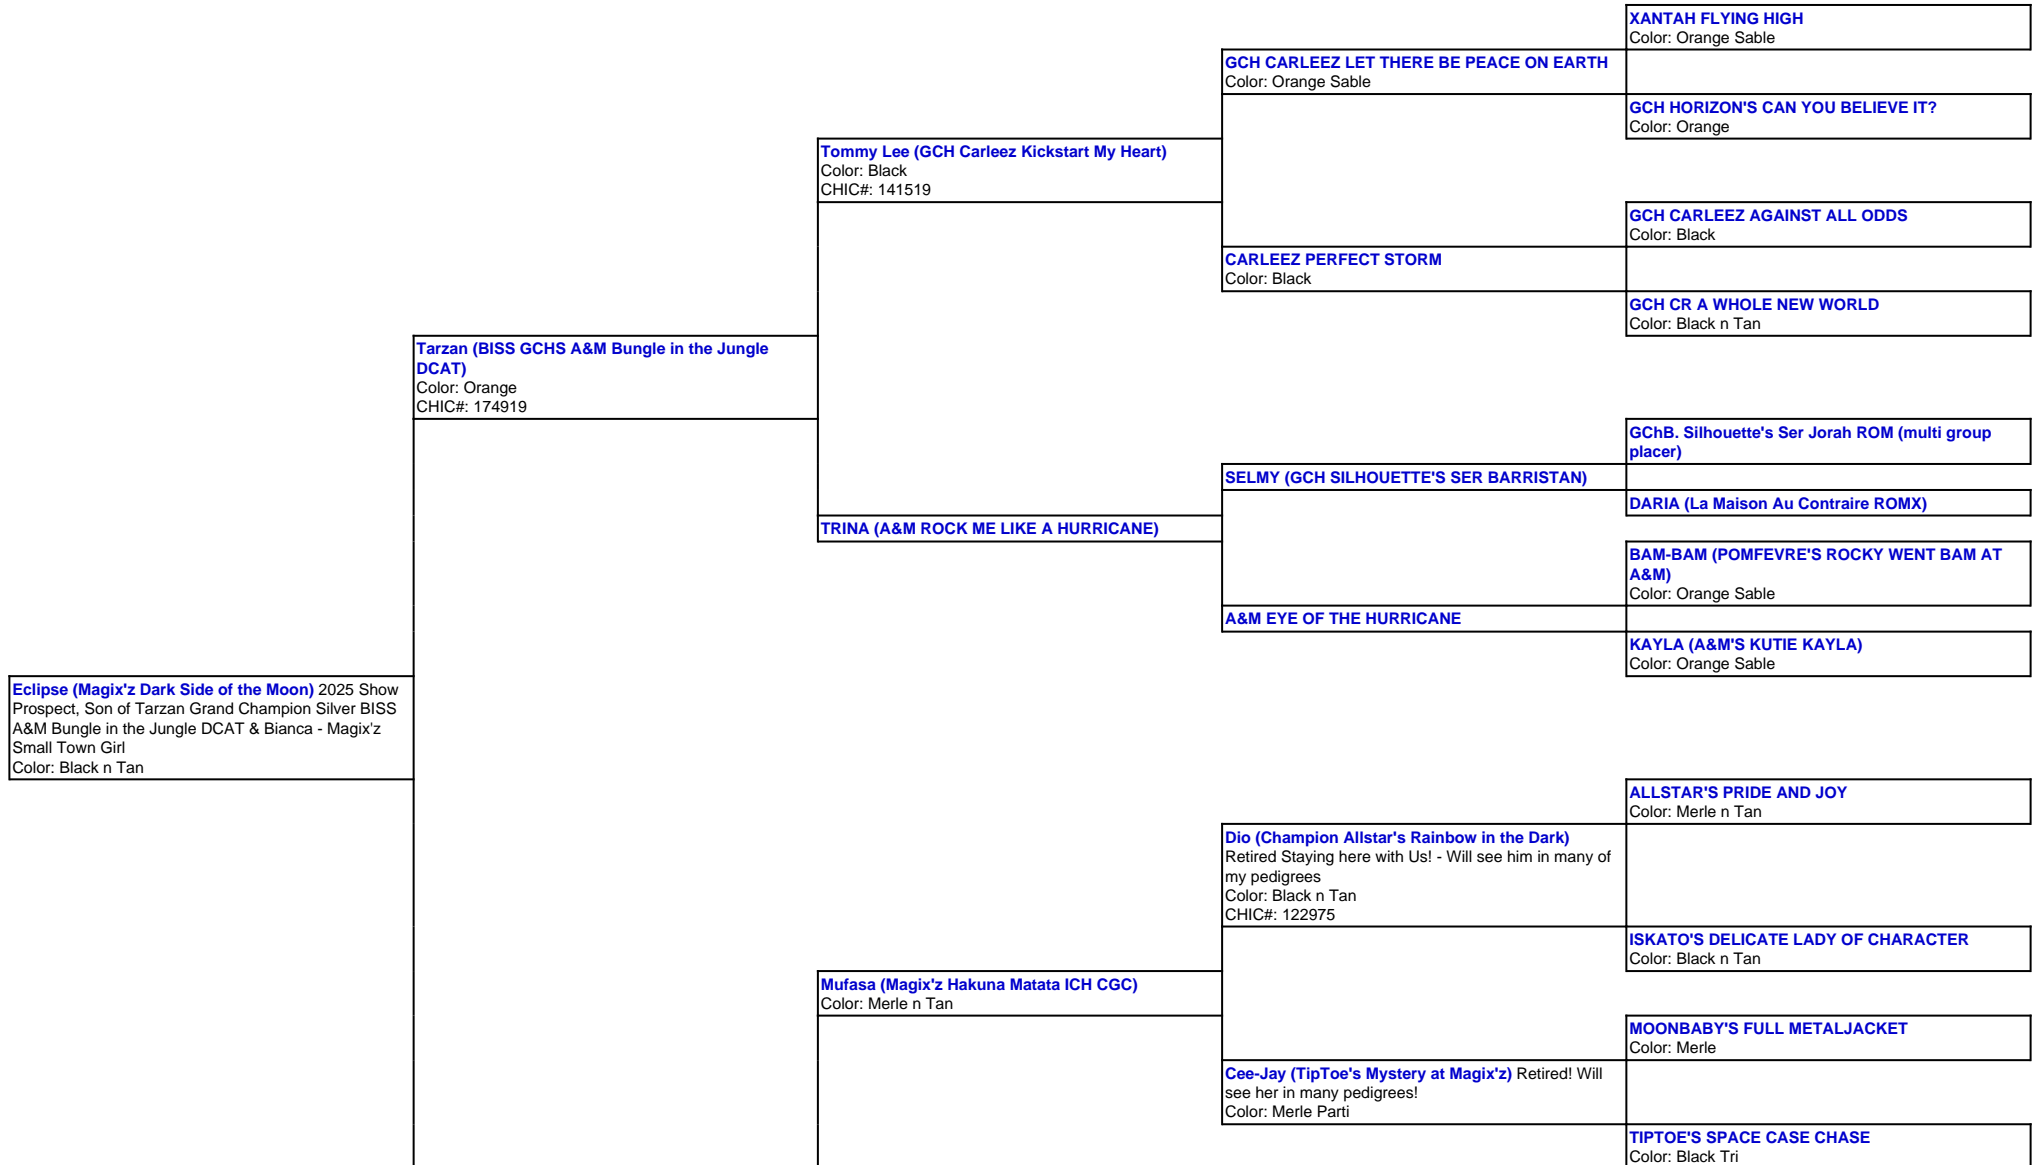

For a more detailed version of this pedigree:

<https://www.magixzpoms.com/profile/magixz-dark-side-of-the-moon>

Pedigree For:

Eclipse (Magix'z Dark Side of the Moon)

2025 Show Prospect

Son of Tarzan Grand Champion Silver BISS A&M Bungle in the Jungle DCAT & Bianca - Magix'z Small Town Girl

Bianca (Magix'z Small Town Girl) Daughter of Mufasa
ICH Magix's Hakuna Matata CGC & Rumour Magix'z
Go your Own Way
Color: Black n Tan
CHIC#: 171241

Rumour (Magix'z Go Your Own Way!)
Color: Black n Tan

Tommy Lee (GCH Carleez Kickstart My Heart)
Color: Black
CHIC#: 141519

Candy (Magix'z Candy Blue Kisses at A&M)
Color: Merle