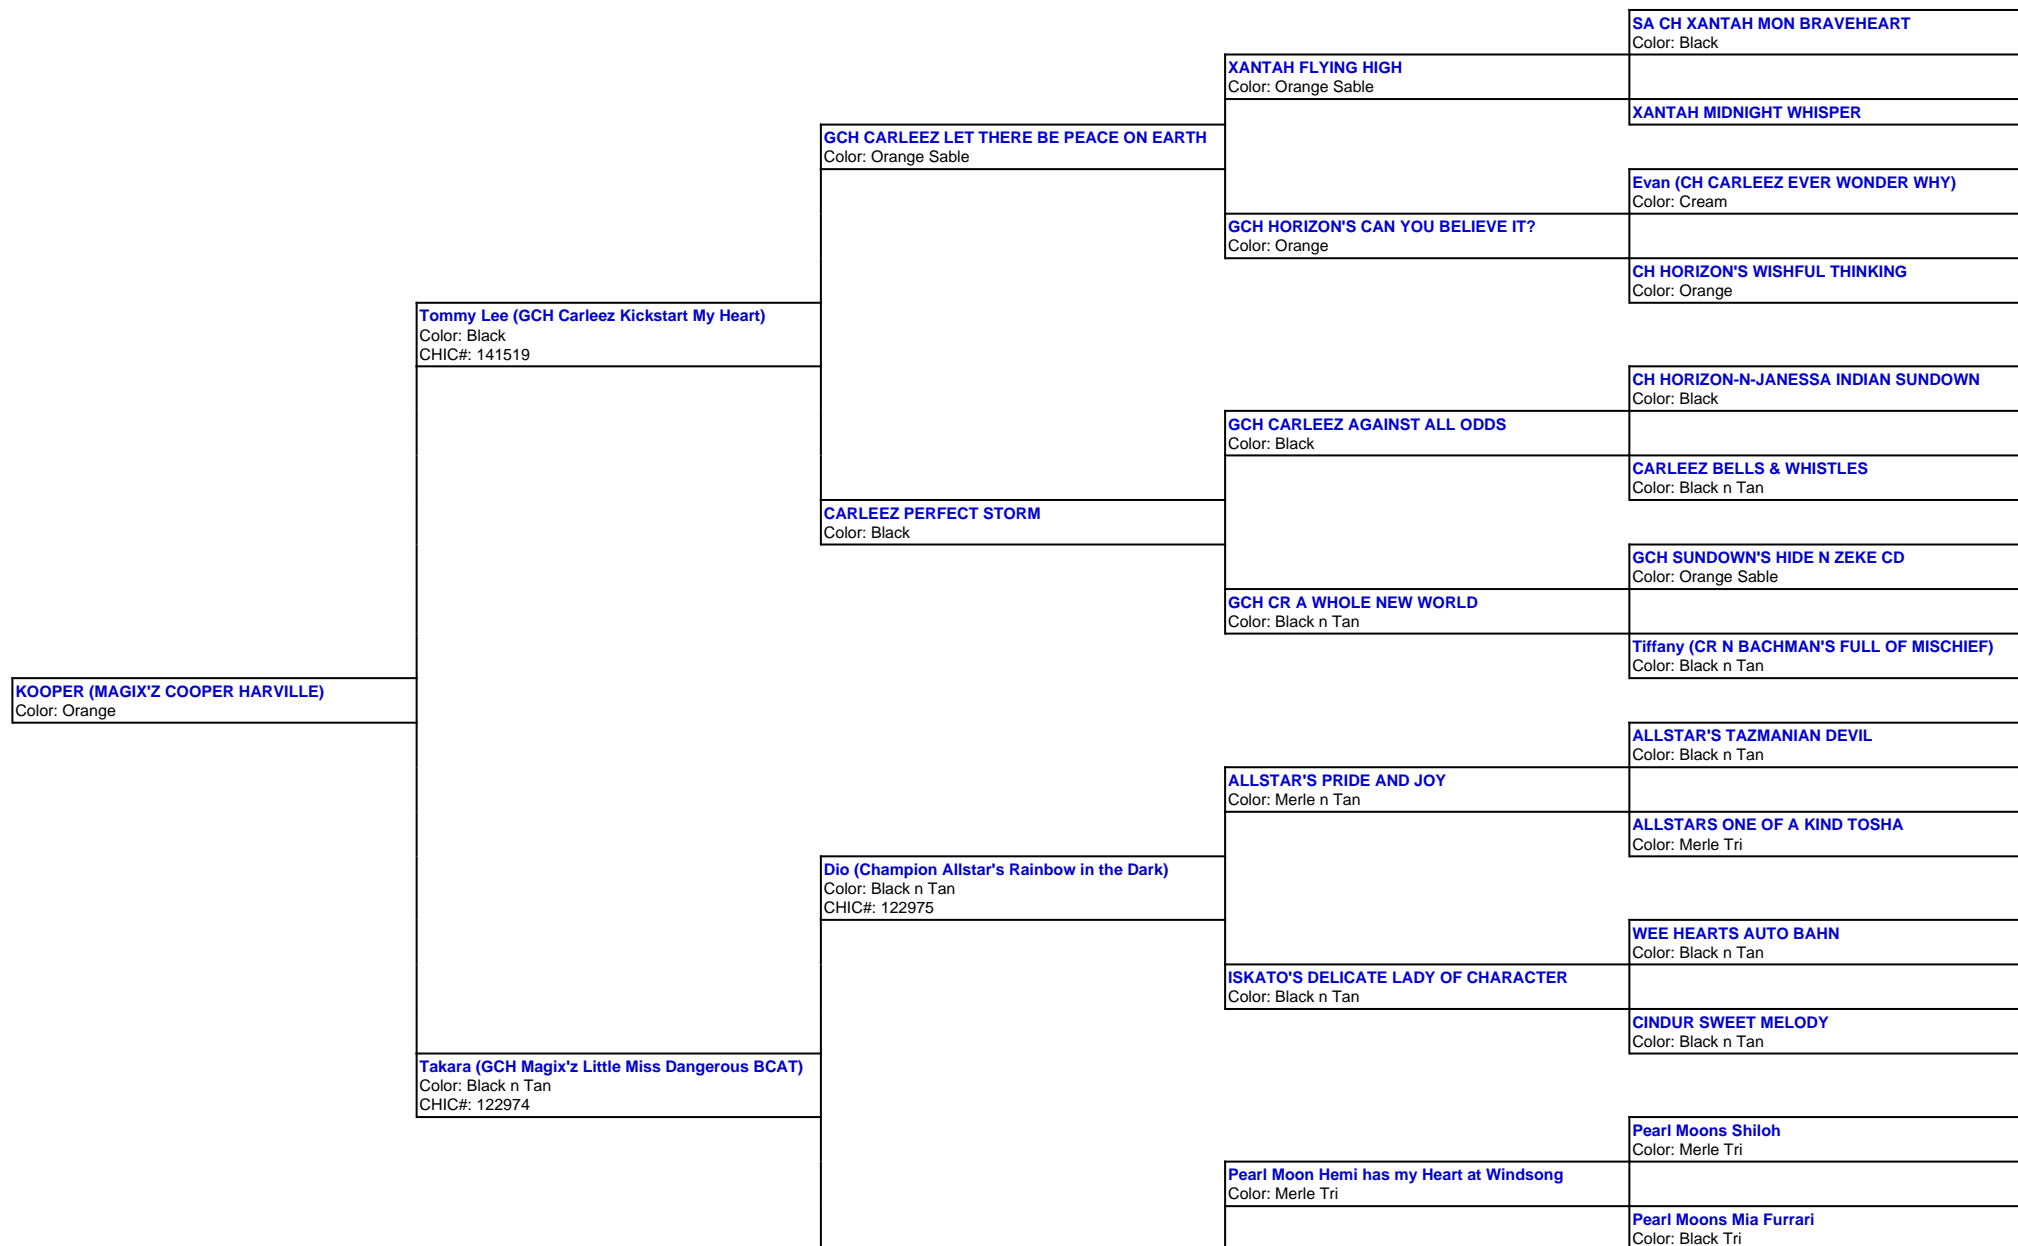

For a more detailed version of this pedigree:

<https://www.magixzpoms.com/profile/magixz-cooper-harville>

Pedigree For:  
KOOPER (MAGIX'Z COOPER HARVILLE)

**Daytona (Windsong's Oh so Dazzling Daytona at Magix'z)**  
Color: Merle Tri

**KC's Parti at Windsong's Willow**  
Color: Black Tri

**Windsong's Priceless Jewel**  
Color: Black n Tan

**Windsong's Little Bella of the Ball**  
Color: Choc n Tan