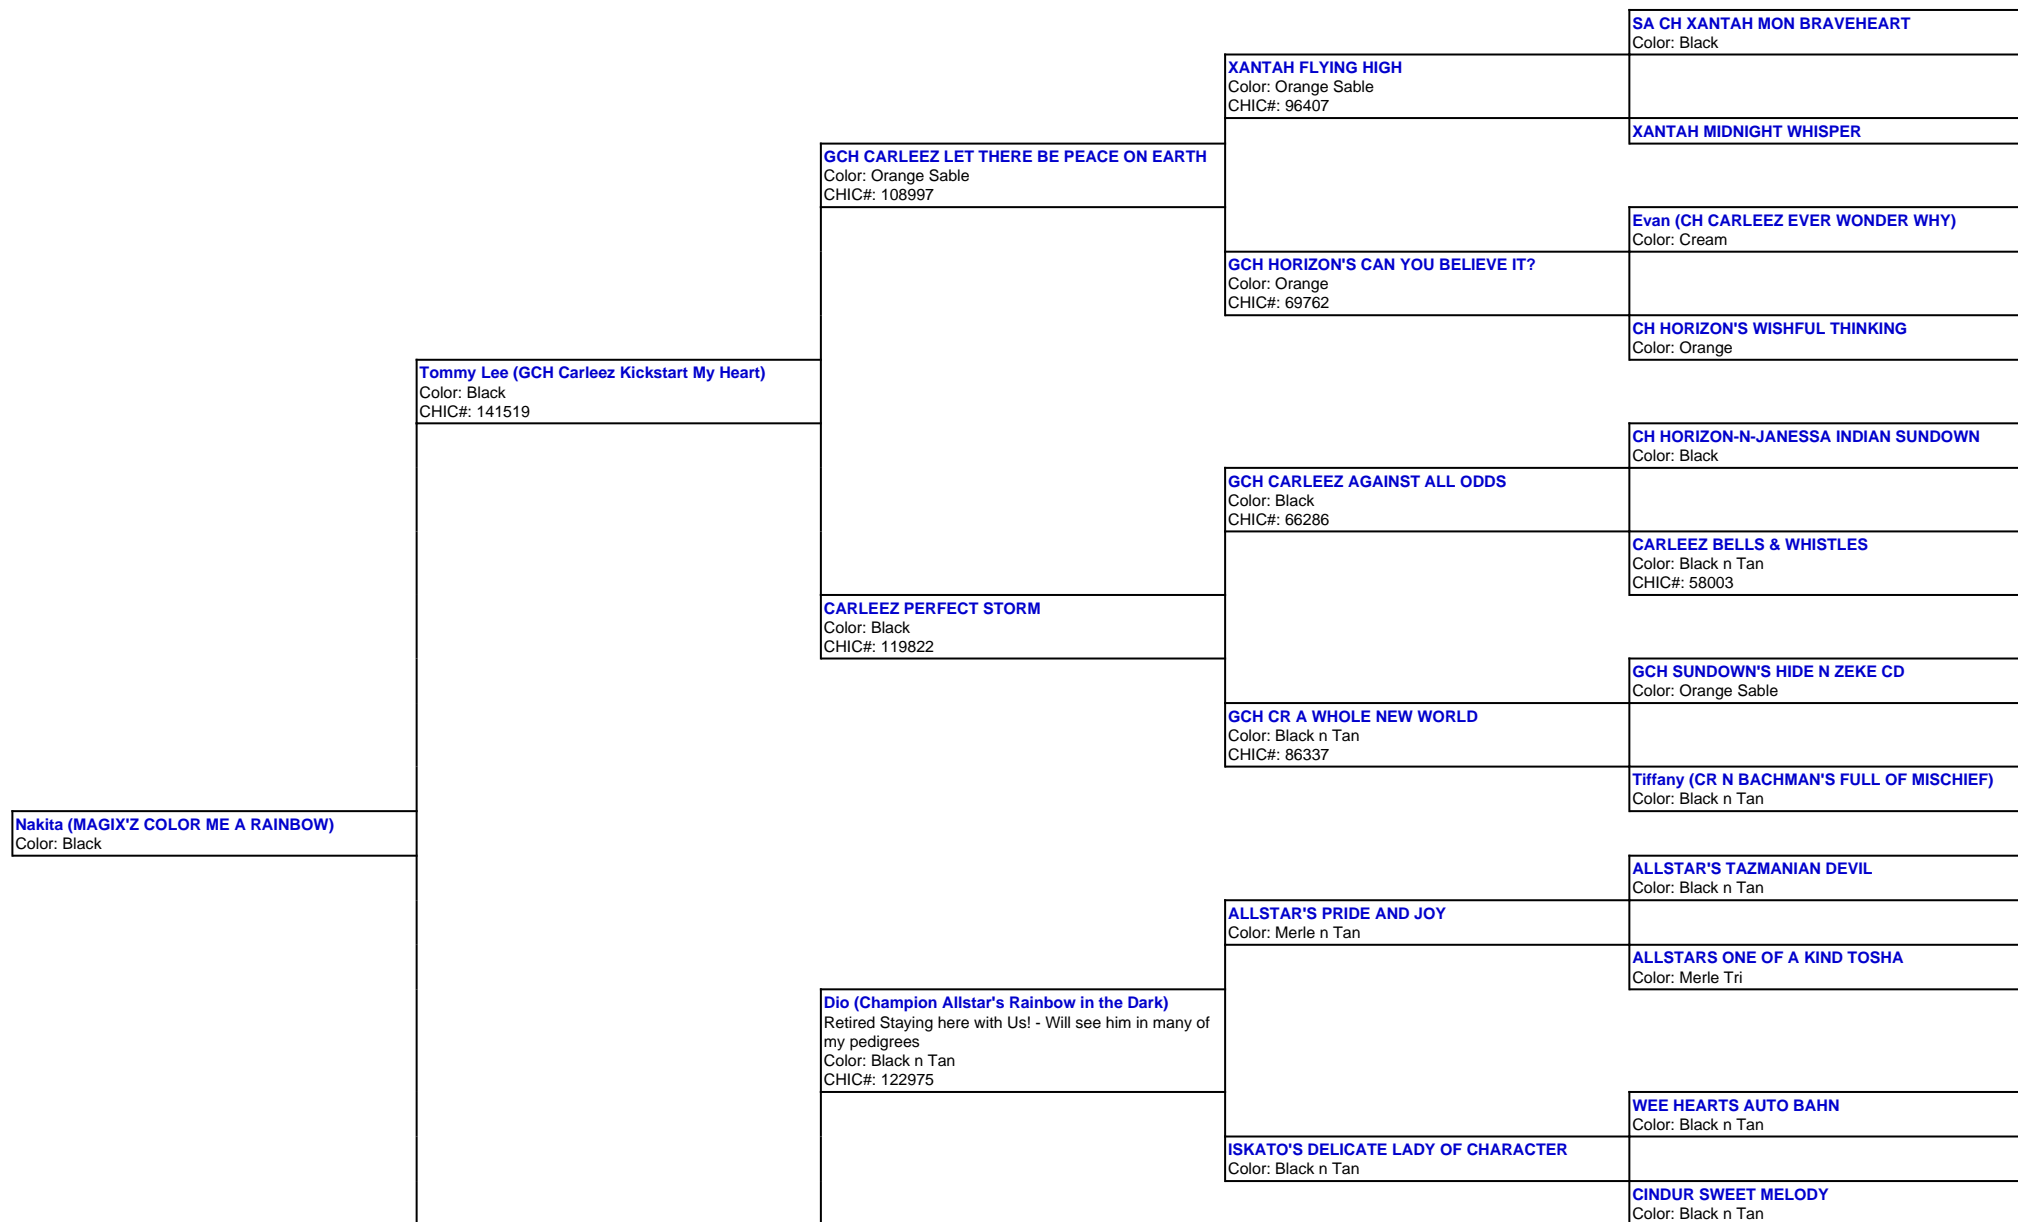

For a more detailed version of this pedigree:

<https://www.magixzpoms.com/profile/magixz-color-me-a-rainbow>

Pedigree For:  
Nakita (MAGIX'Z COLOR ME A RAINBOW)

**Takara (GCH Magix'z Little Miss Dangerous BCAT)**  
Color: Black n Tan  
CHIC#: 122974

**Daytona (Windsong's Oh so Dazzling Daytona at Magix'z)**  
Color: Merle Tri

**Pearl Moon Hemi has my Heart at Windsong**  
Color: Merle Tri

**Pearl Moons Shiloh**  
Color: Merle Tri

**Pearl Moons Mia Furrari**  
Color: Black Tri

**KC's Parti at Windsong's Willow**  
Color: Black Tri

**Windsong's Priceless Jewel**  
Color: Black n Tan

**Windsong's Little Bella of the Ball**  
Color: Choc n Tan