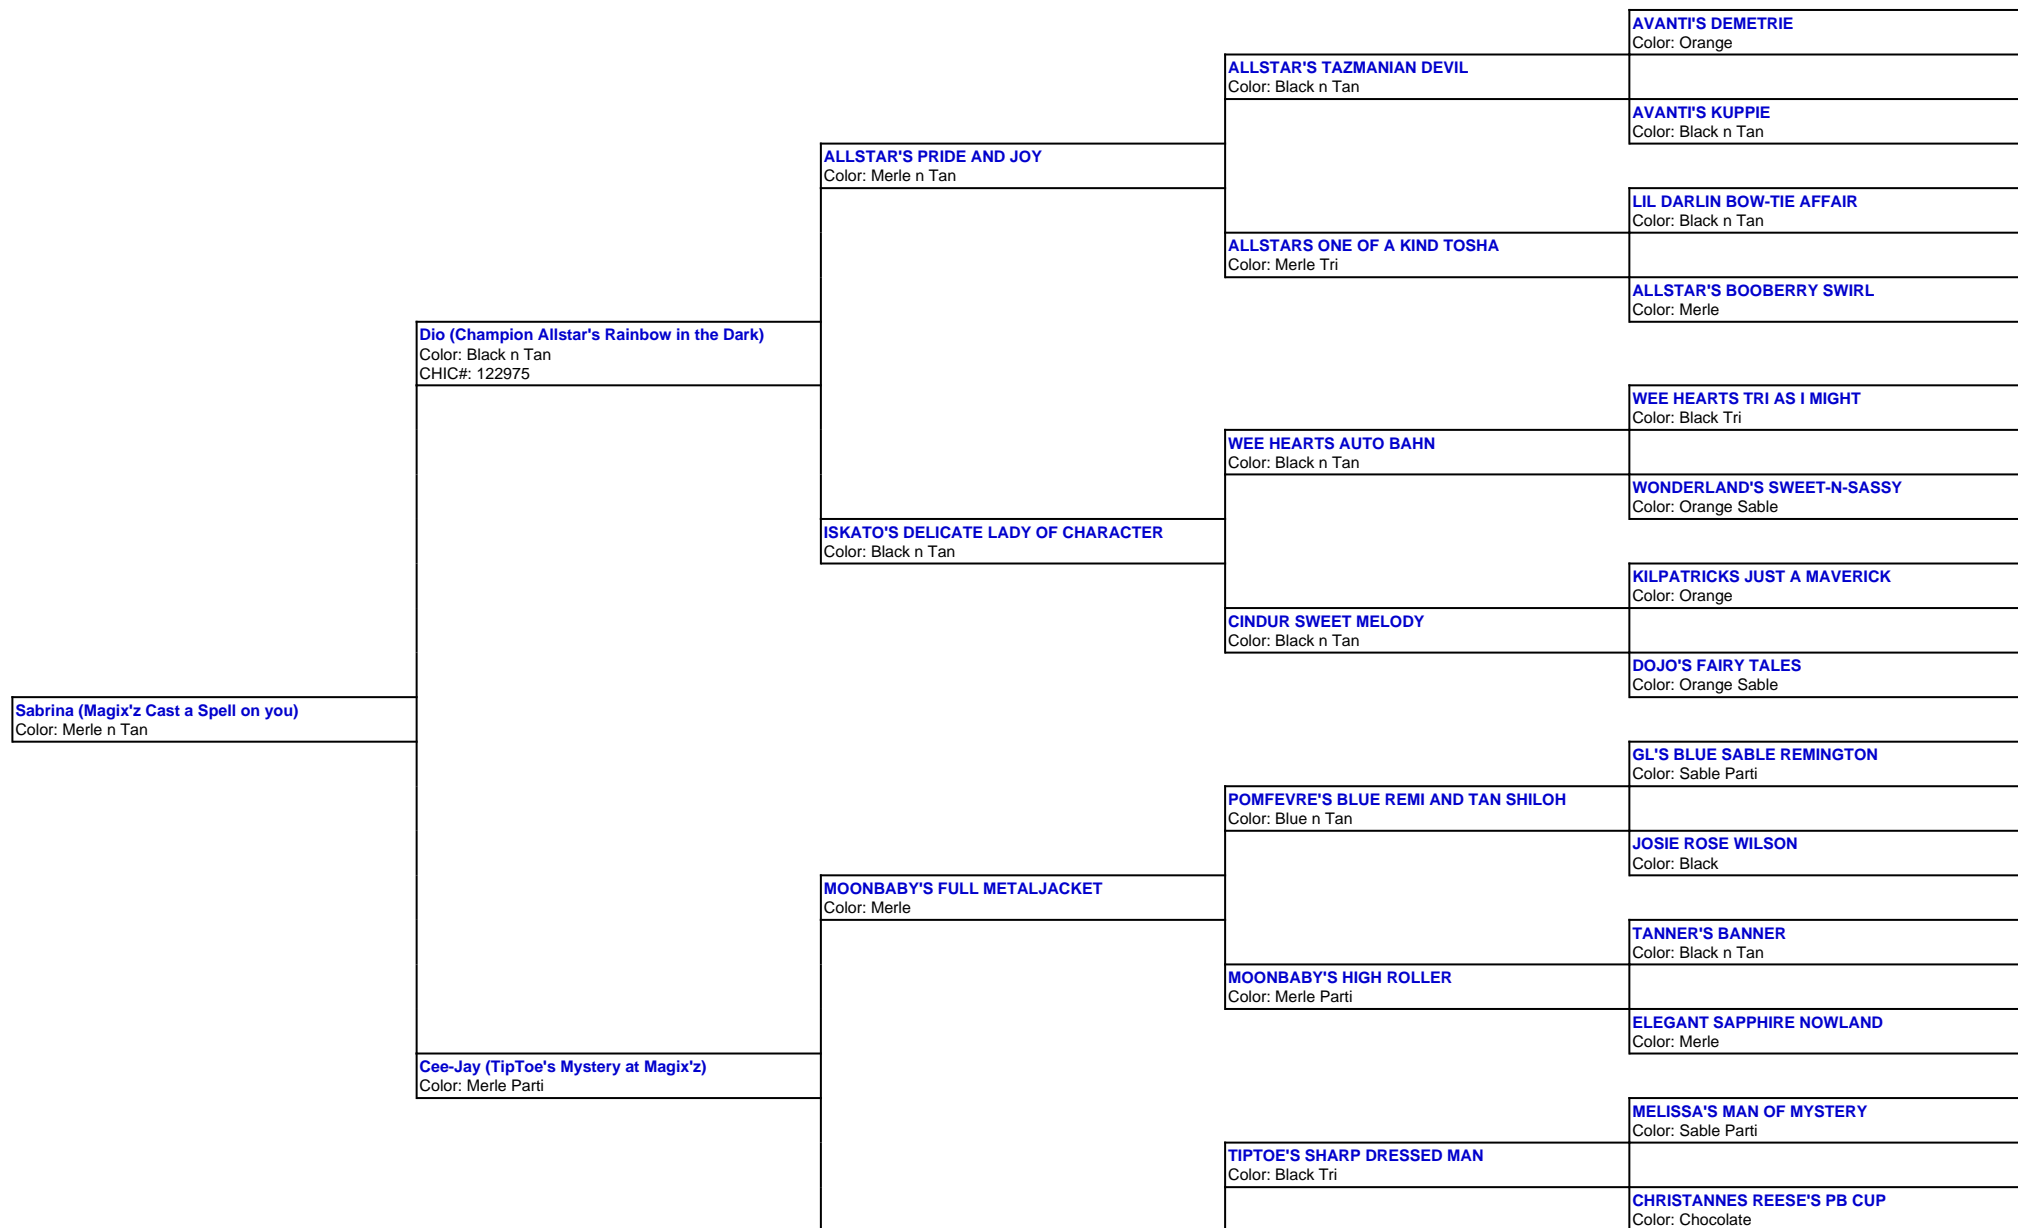

For a more detailed version of this pedigree:

<https://www.magixzpoms.com/profile/magixz-cast-a-spell-on-you>

Pedigree For:  
Sabrina (Magix'z Cast a Spell on you)

**TIPTOE'S SPACE CASE CHASE**  
Color: Black Tri

**POMFEVRE'S BLUE REMI AND TAN SHILOH**  
Color: Blue n Tan

**MOONBABY'S EFFORTLESS STYLE**  
Color: Cream

**MELISSA'S JUST DO IT**  
Color: Black Tri