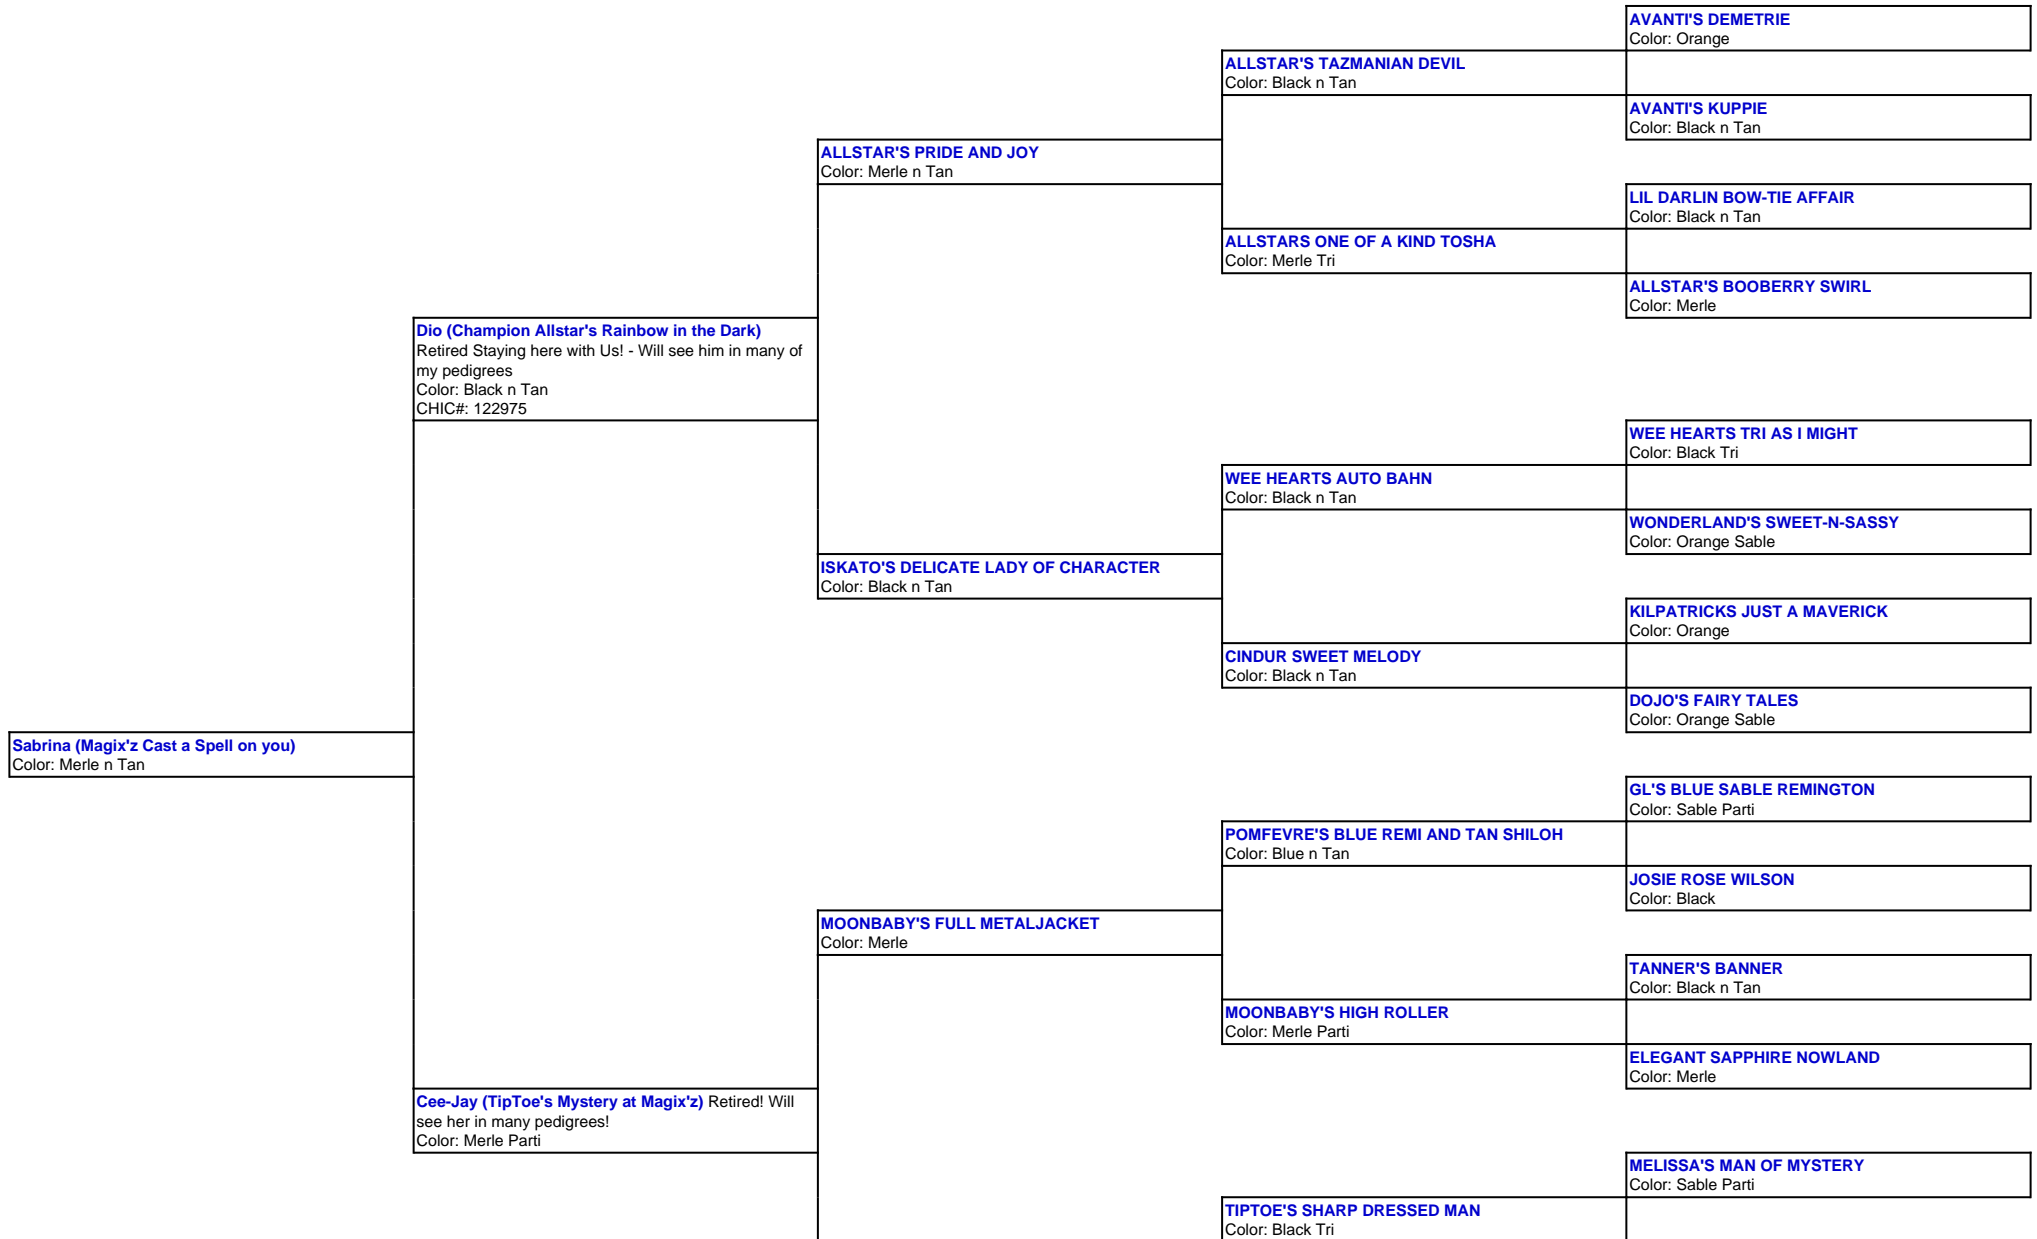

For a more detailed version of this pedigree:

<https://www.magixzpoms.com/profile/magixz-cast-a-spell-on-you>

Pedigree For:
Sabrina (Magix'z Cast a Spell on you)

TIPTOE'S SPACE CASE CHASE
Color: Black Tri

CHRISTANNES REESE'S PB CUP
Color: Chocolate

MOONBABY'S EFFORTLESS STYLE
Color: Cream

POMFEVRE'S BLUE REMI AND TAN SHILOH
Color: Blue n Tan

MELISSA'S JUST DO IT
Color: Black Tri