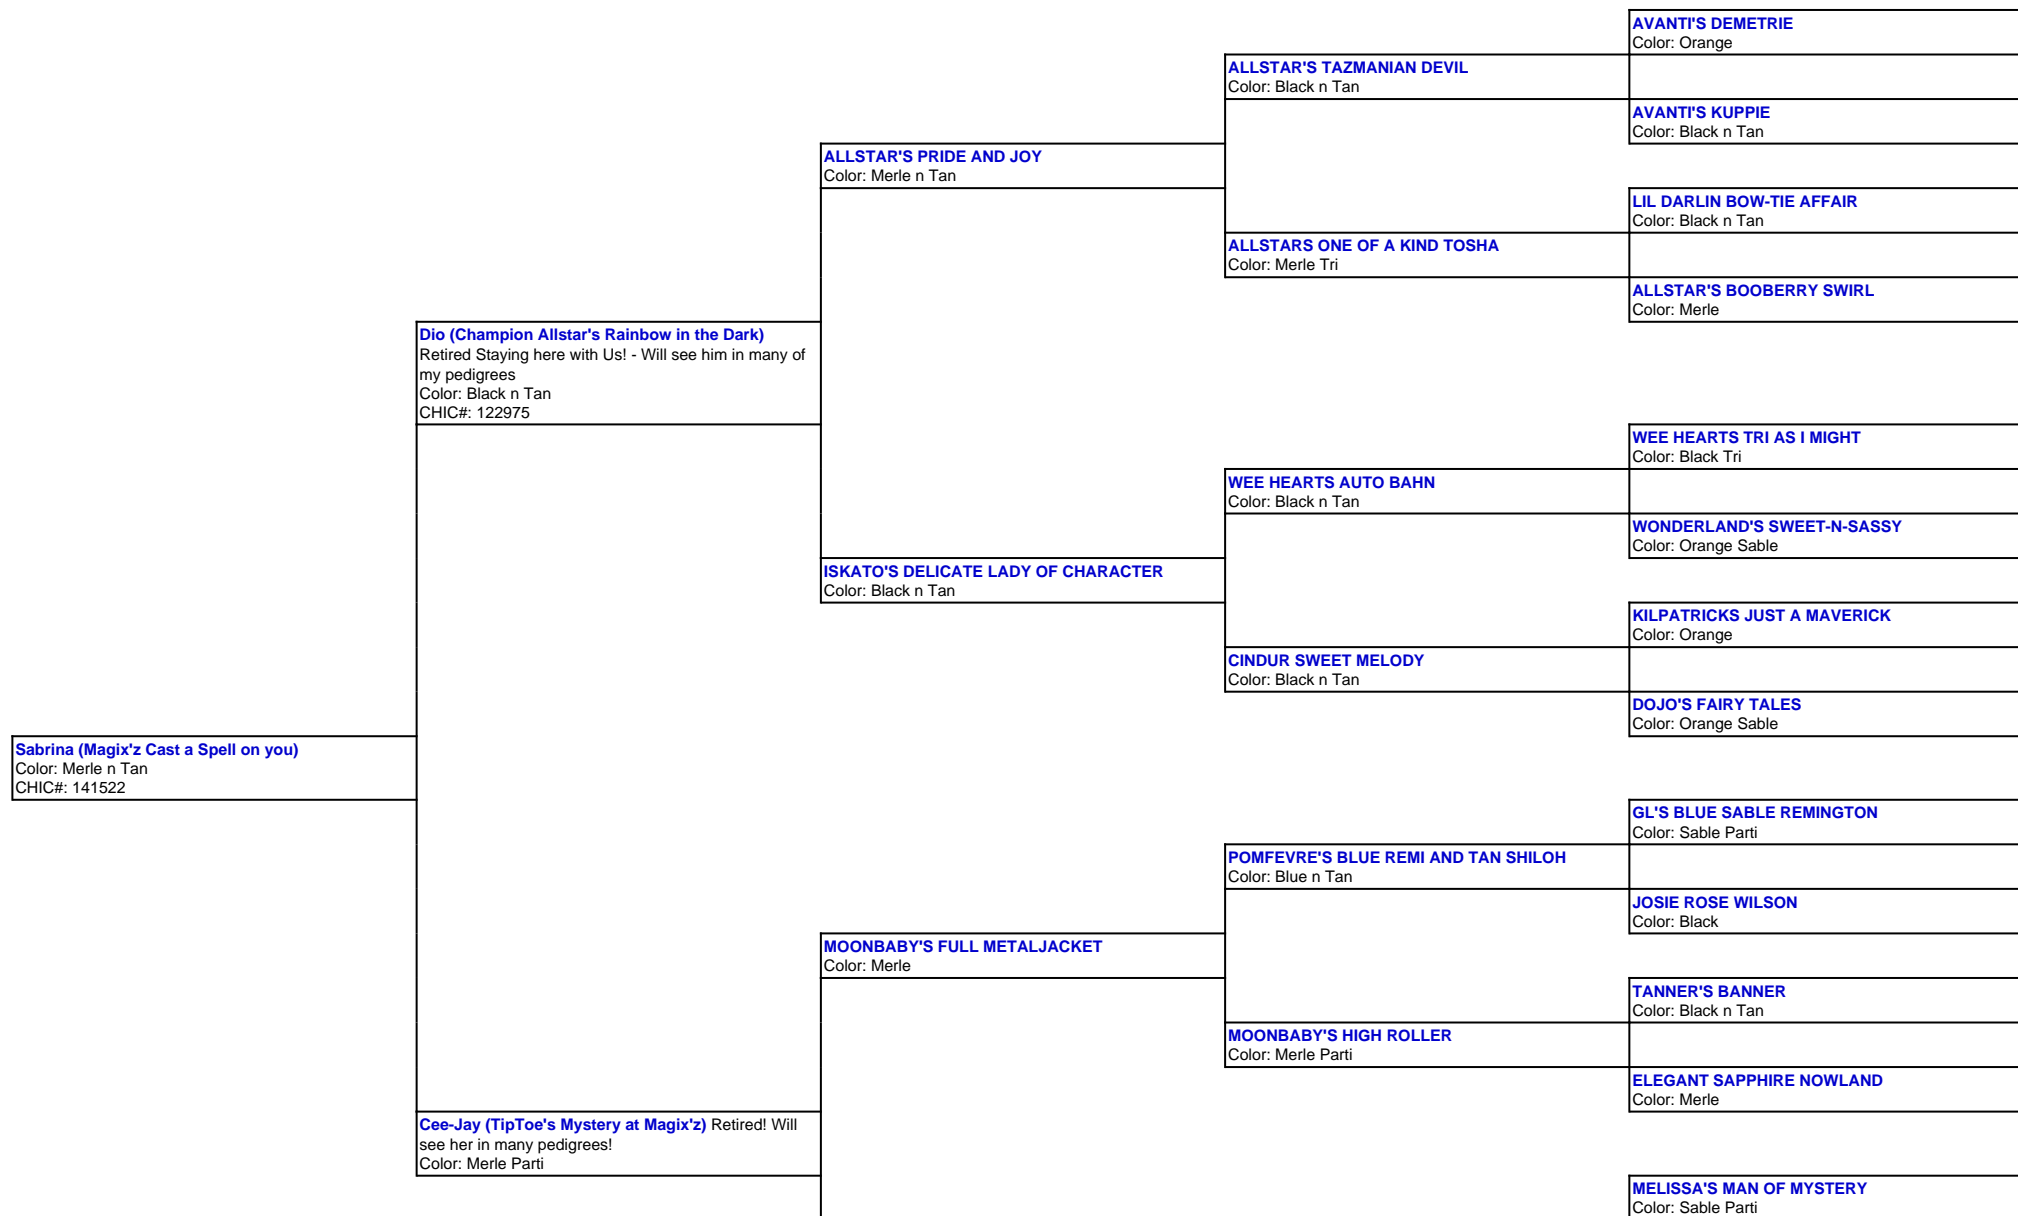

For a more detailed version of this pedigree:

<https://www.magixzpoms.com/profile/magixz-cast-a-spell-on-you>

Pedigree For:
Sabrina (Magix'z Cast a Spell on you)

| | | |
|--|---|---|
| | TIPTOE'S SHARP DRESSED MAN Color: Black Tri | |
| TIPTOE'S SPACE CASE CHASE Color: Black Tri | | CHRISTANNES REESE'S PB CUP Color: Chocolate |
| | | POMFEVRE'S BLUE REMI AND TAN SHILOH Color: Blue n Tan |
| | MOONBABY'S EFFORTLESS STYLE Color: Cream | |
| | | MELISSA'S JUST DO IT Color: Black Tri |