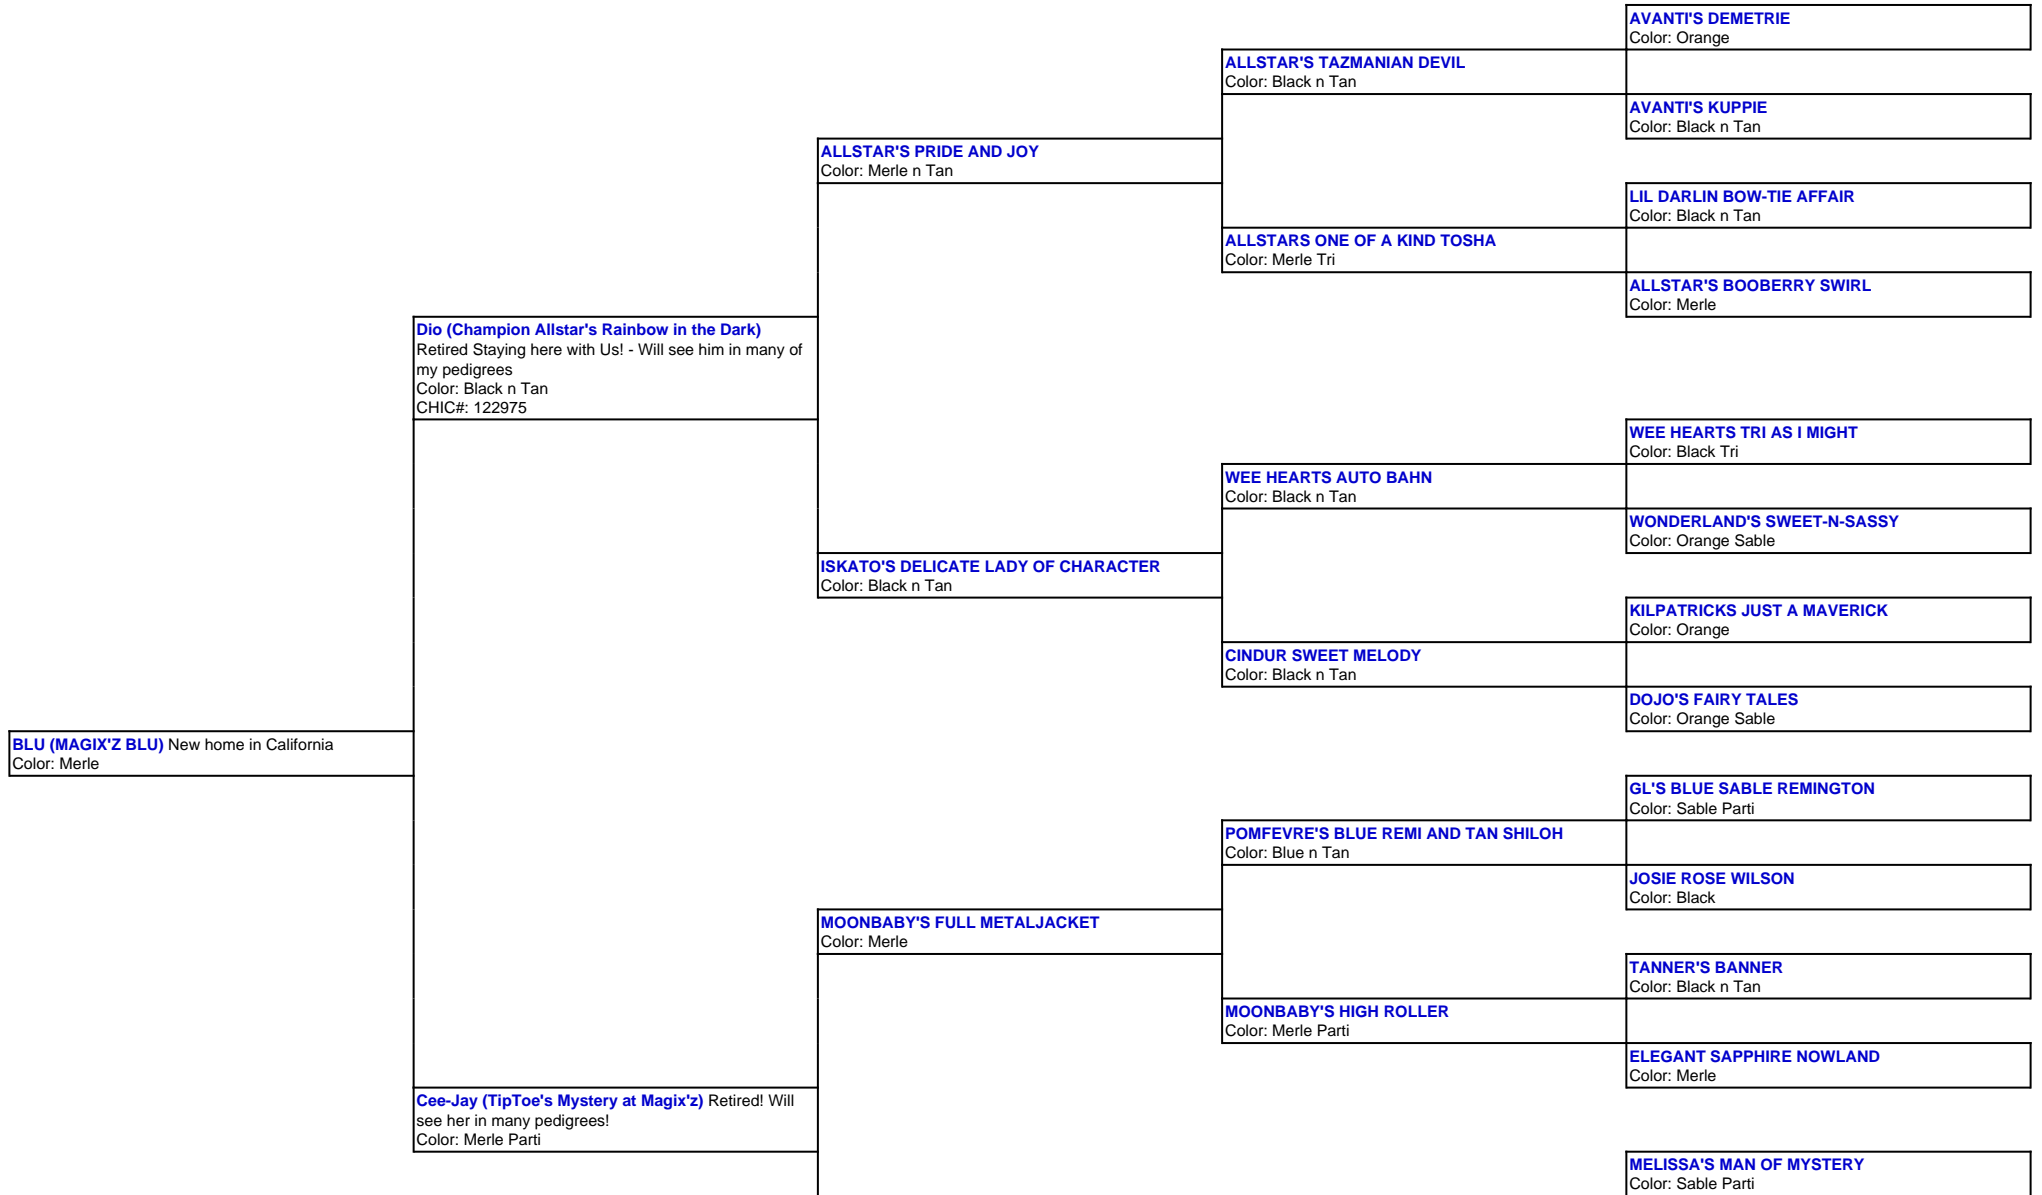

For a more detailed version of this pedigree:
<https://www.magixzpoms.com/profile/magixz-blu>

Pedigree For:
BLU (MAGIX'Z BLU)
 New home in California

	TIPTOE'S SHARP DRESSED MAN Color: Black Tri	
TIPTOE'S SPACE CASE CHASE Color: Black Tri		CHRISTANNES REESE'S PB CUP Color: Chocolate
		POMFEVRE'S BLUE REMI AND TAN SHILOH Color: Blue n Tan
	MOONBABY'S EFFORTLESS STYLE Color: Cream	
		MELISSA'S JUST DO IT Color: Black Tri