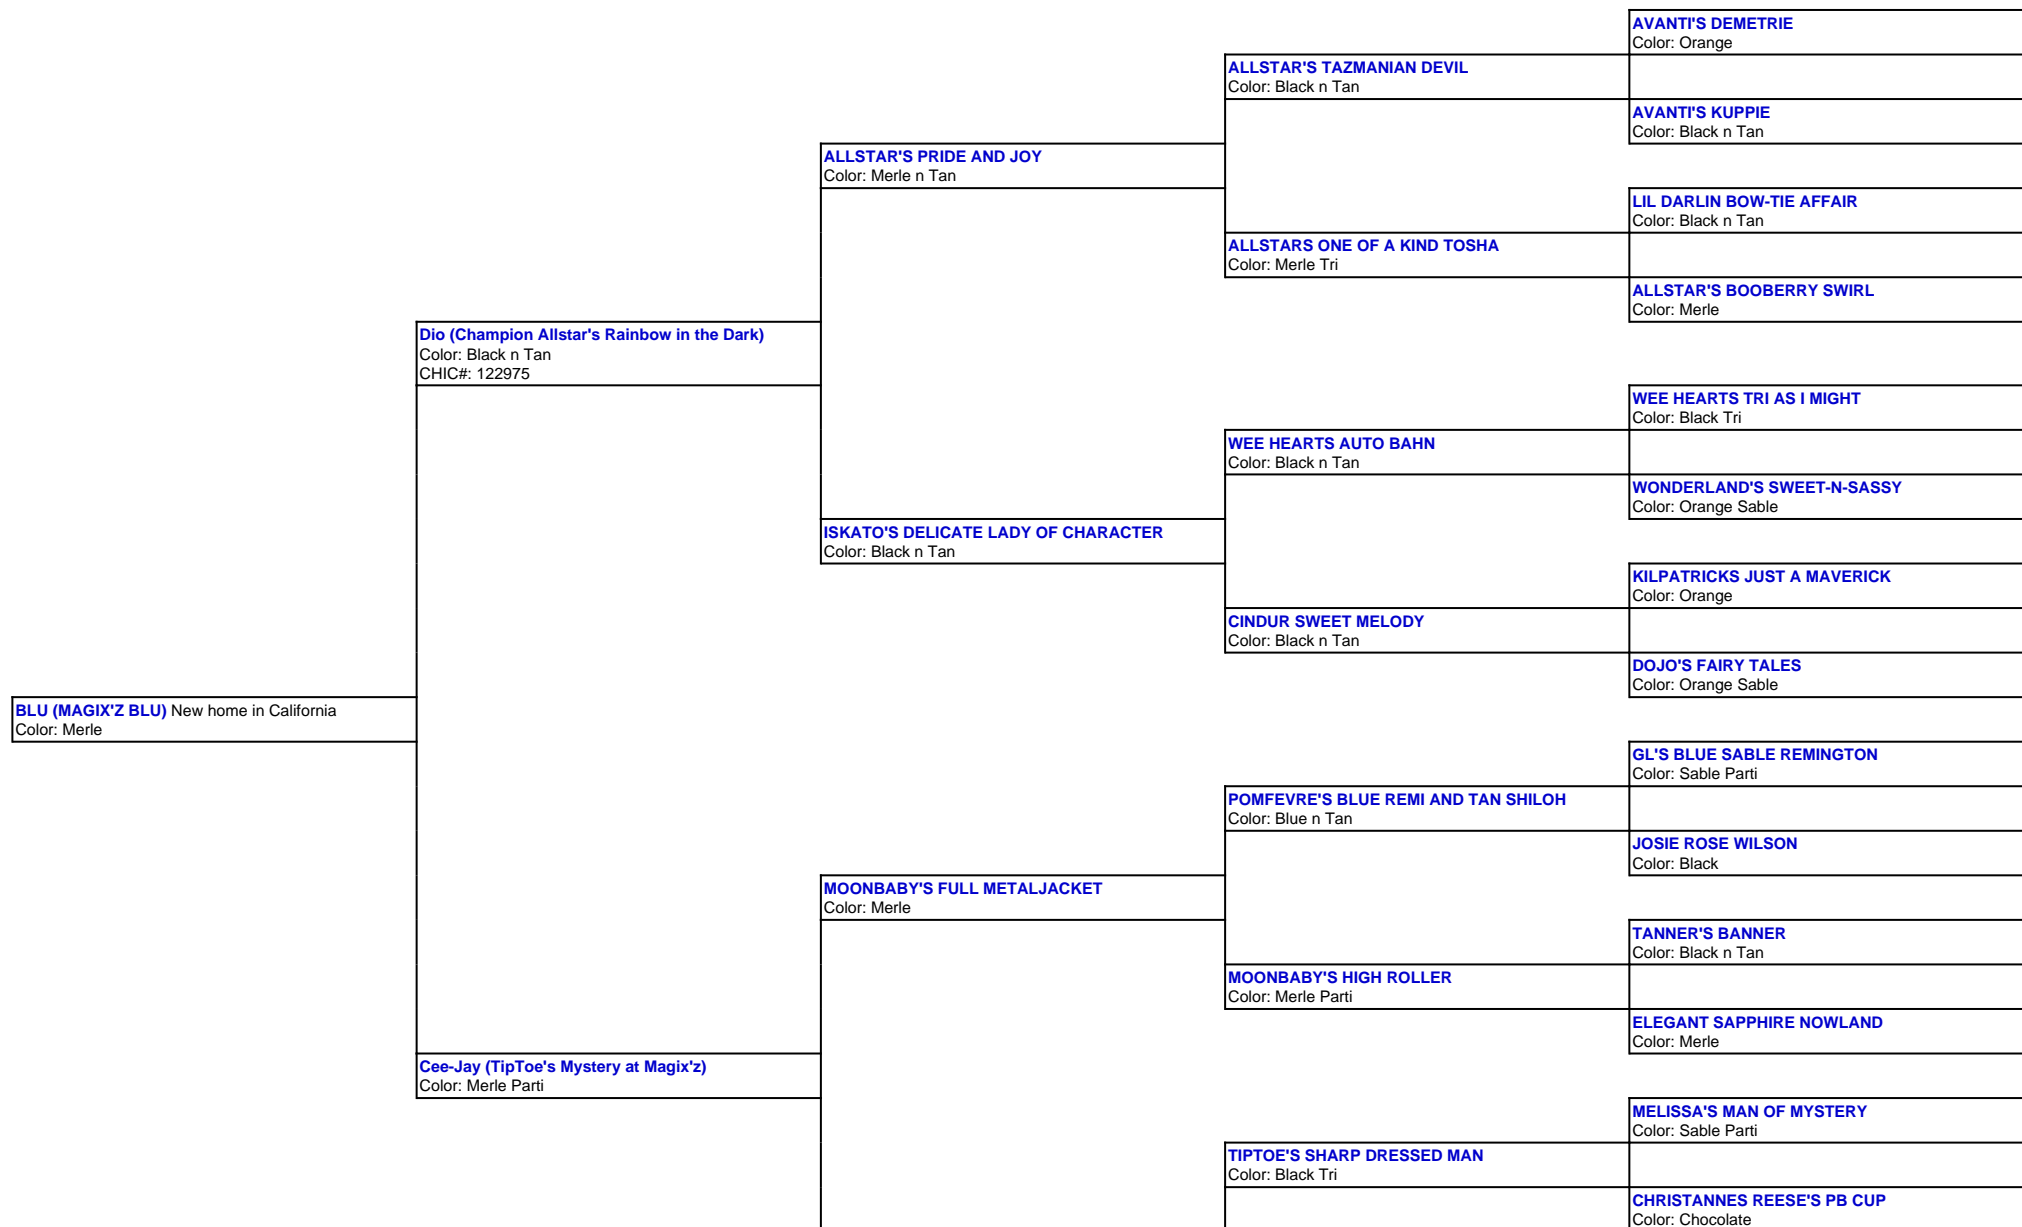

For a more detailed version of this pedigree:
<https://www.magixzpoms.com/profile/magixz-blu>

Pedigree For:
BLU (MAGIX'Z BLU)
 New home in California

TIPTOE'S SPACE CASE CHASE
Color: Black Tri

POMFEVRE'S BLUE REMI AND TAN SHILOH
Color: Blue n Tan

MOONBABY'S EFFORTLESS STYLE
Color: Cream

MELISSA'S JUST DO IT
Color: Black Tri