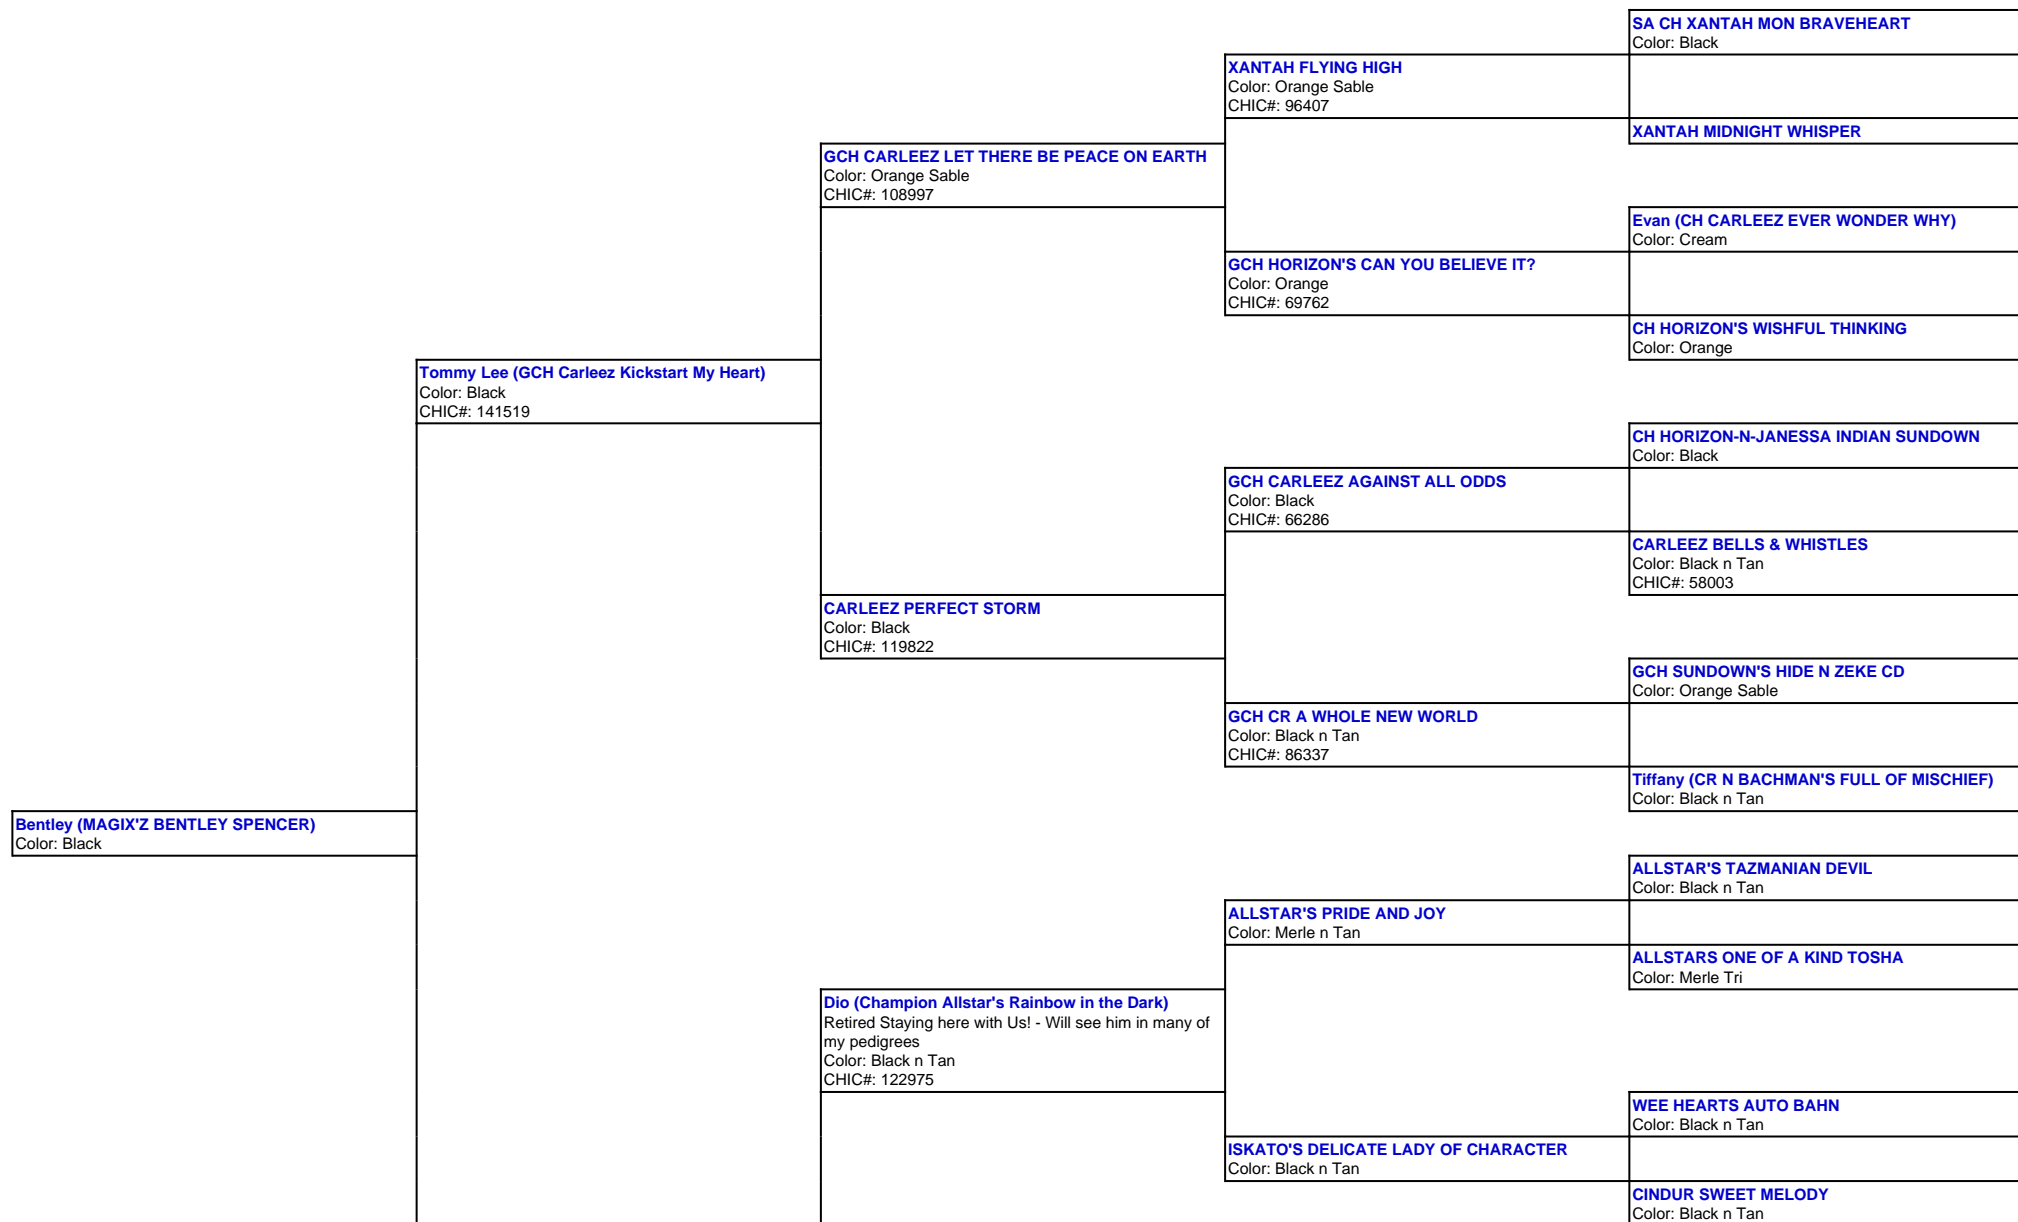

For a more detailed version of this pedigree:

<https://www.magixzpoms.com/profile/magixz-bentley-spencer>

Pedigree For:
Bentley (MAGIX'Z BENTLEY SPENCER)

Takara (GCH Magix'z Little Miss Dangerous BCAT)
Color: Black n Tan
CHIC#: 122974

Daytona (Windsong's Oh so Dazzling Daytona at Magix'z)
Color: Merle Tri

Pearl Moon Hemi has my Heart at Windsong
Color: Merle Tri

Pearl Moons Shiloh
Color: Merle Tri

Pearl Moons Mia Furrari
Color: Black Tri

KC's Parti at Windsong's Willow
Color: Black Tri

Windsong's Priceless Jewel
Color: Black n Tan

Windsong's Little Bella of the Ball
Color: Choc n Tan