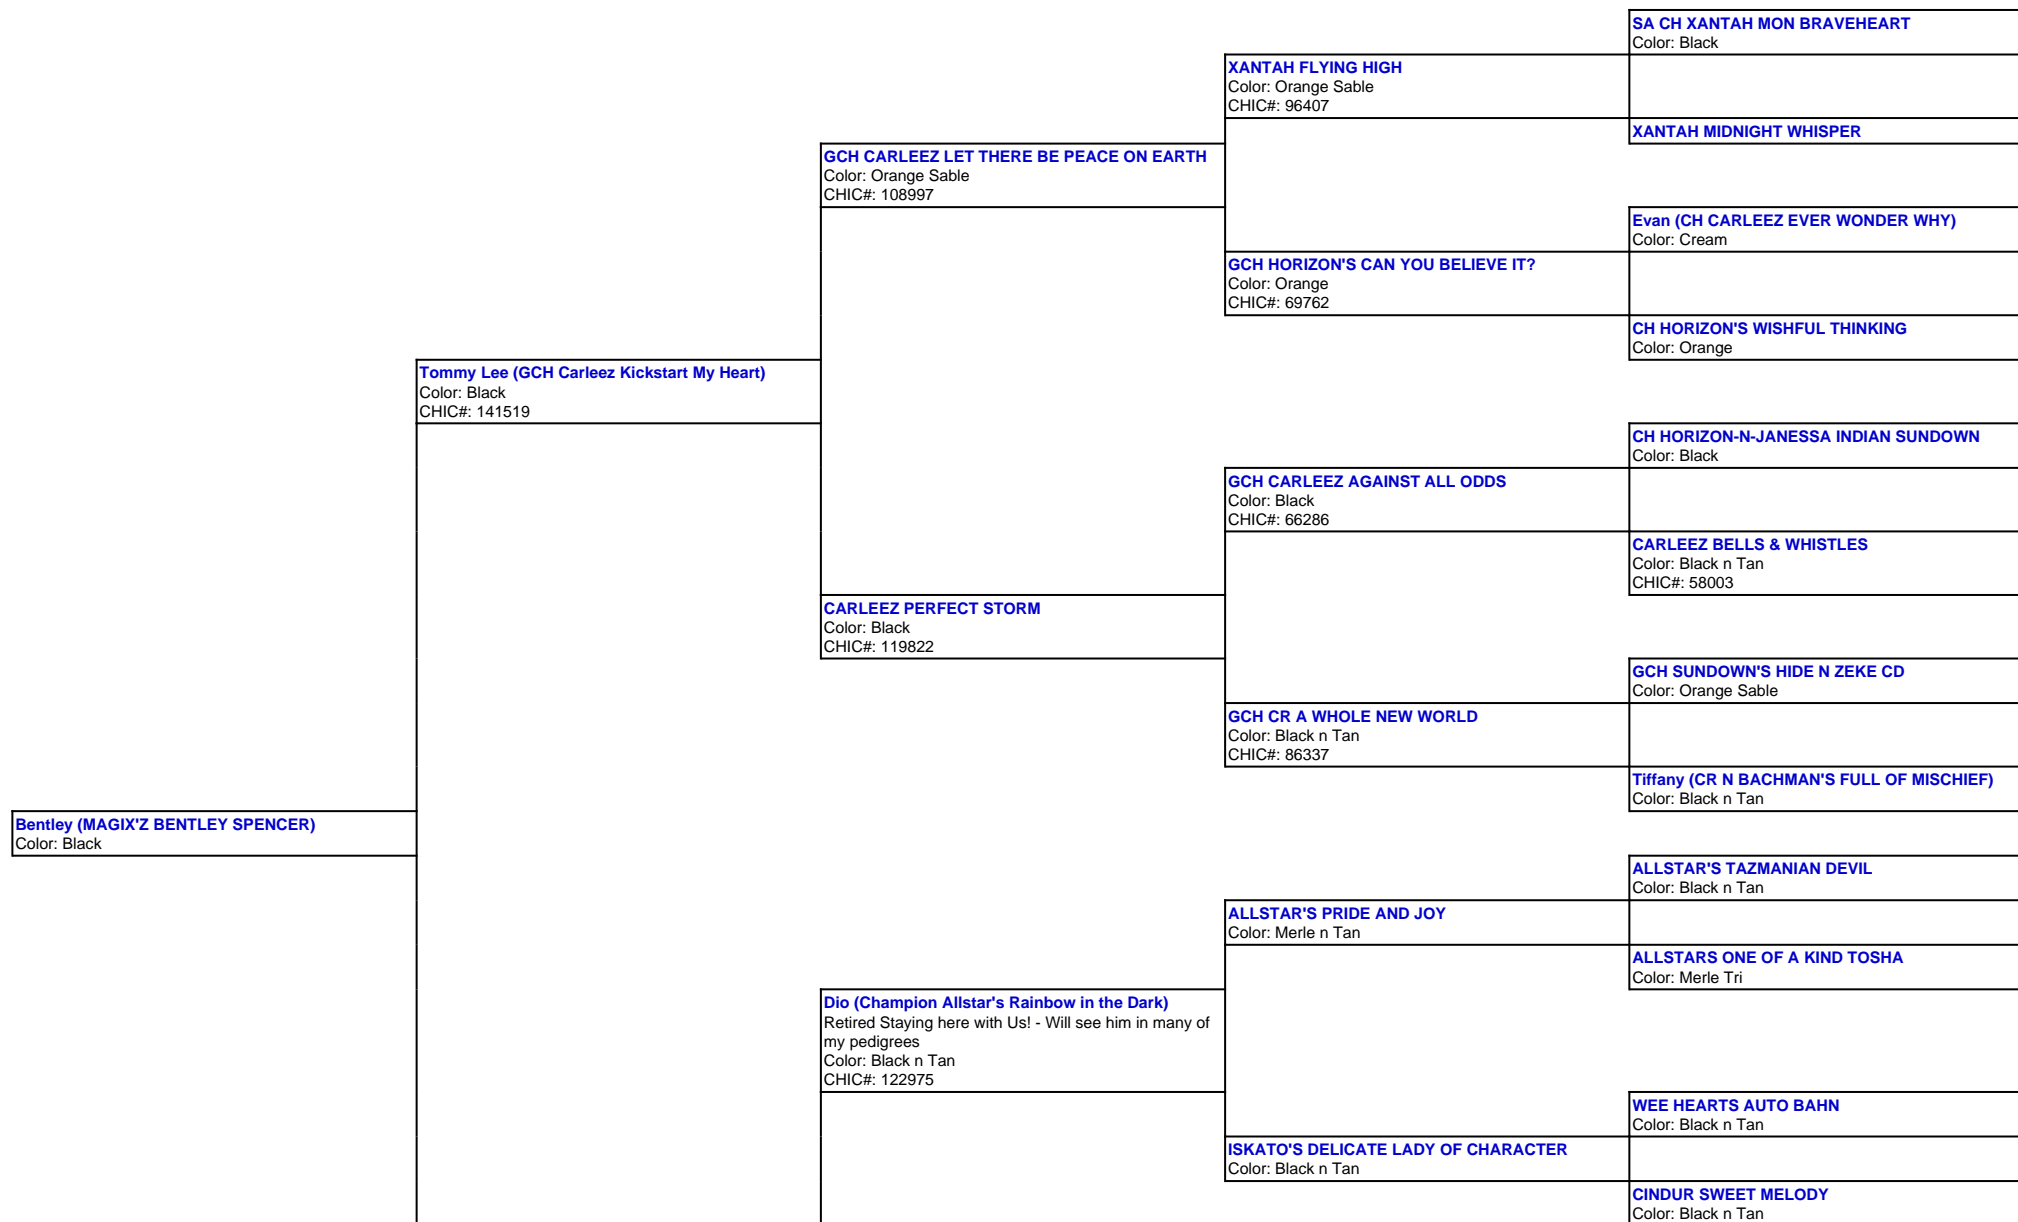

For a more detailed version of this pedigree:

<https://www.magixzpoms.com/profile/magixz-bentley-spencer>

Pedigree For:  
Bentley (MAGIX'Z BENTLEY SPENCER)

**Takara (GCH Magix'z Little Miss Dangerous BCAT)**  
Color: Black n Tan  
CHIC#: 122974

**Daytona (Windsong's Oh so Dazzling Daytona at Magix'z)**  
Color: Merle Tri

**Pearl Moon Hemi has my Heart at Windsong**  
Color: Merle Tri

**Pearl Moons Shiloh**  
Color: Merle Tri

**Pearl Moons Mia Furrari**  
Color: Black Tri

**KC's Parti at Windsong's Willow**  
Color: Black Tri

**Windsong's Priceless Jewel**  
Color: Black n Tan

**Windsong's Little Bella of the Ball**  
Color: Choc n Tan