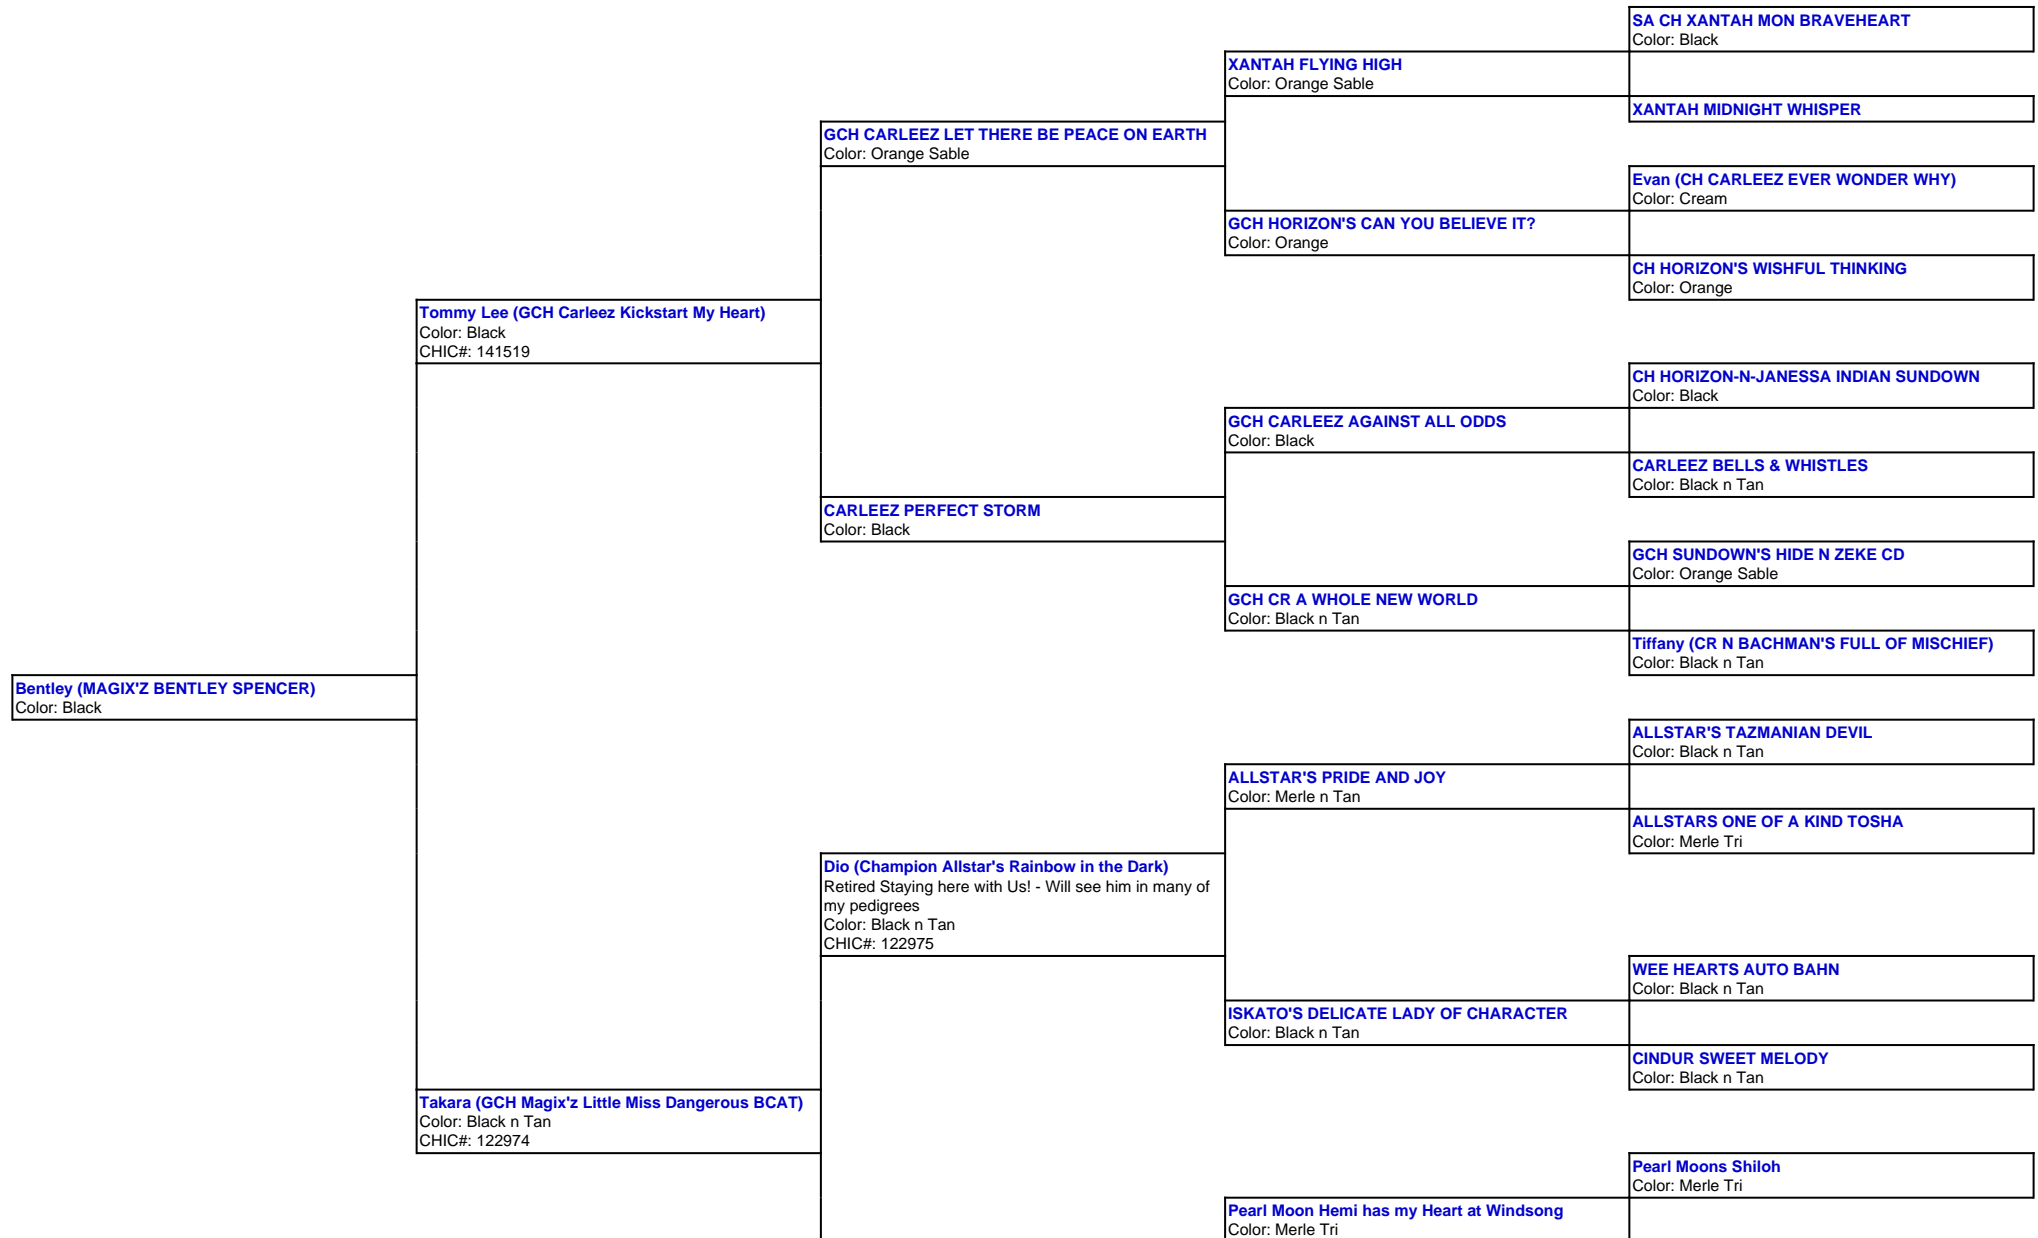

For a more detailed version of this pedigree:

<https://www.magixzpoms.com/profile/magixz-bentley-spencer>

Pedigree For:
Bentley (MAGIX'Z BENTLEY SPENCER)

Daytona (Windsong's Oh so Dazzling Daytona at Magix'z) Color: Merle Tri		Pearl Moons Mia Ferrari Color: Black Tri
		KC's Parti at Windsong's Willow Color: Black Tri
	Windsong's Priceless Jewel Color: Black n Tan	
		Windsong's Little Bella of the Ball Color: Choc n Tan