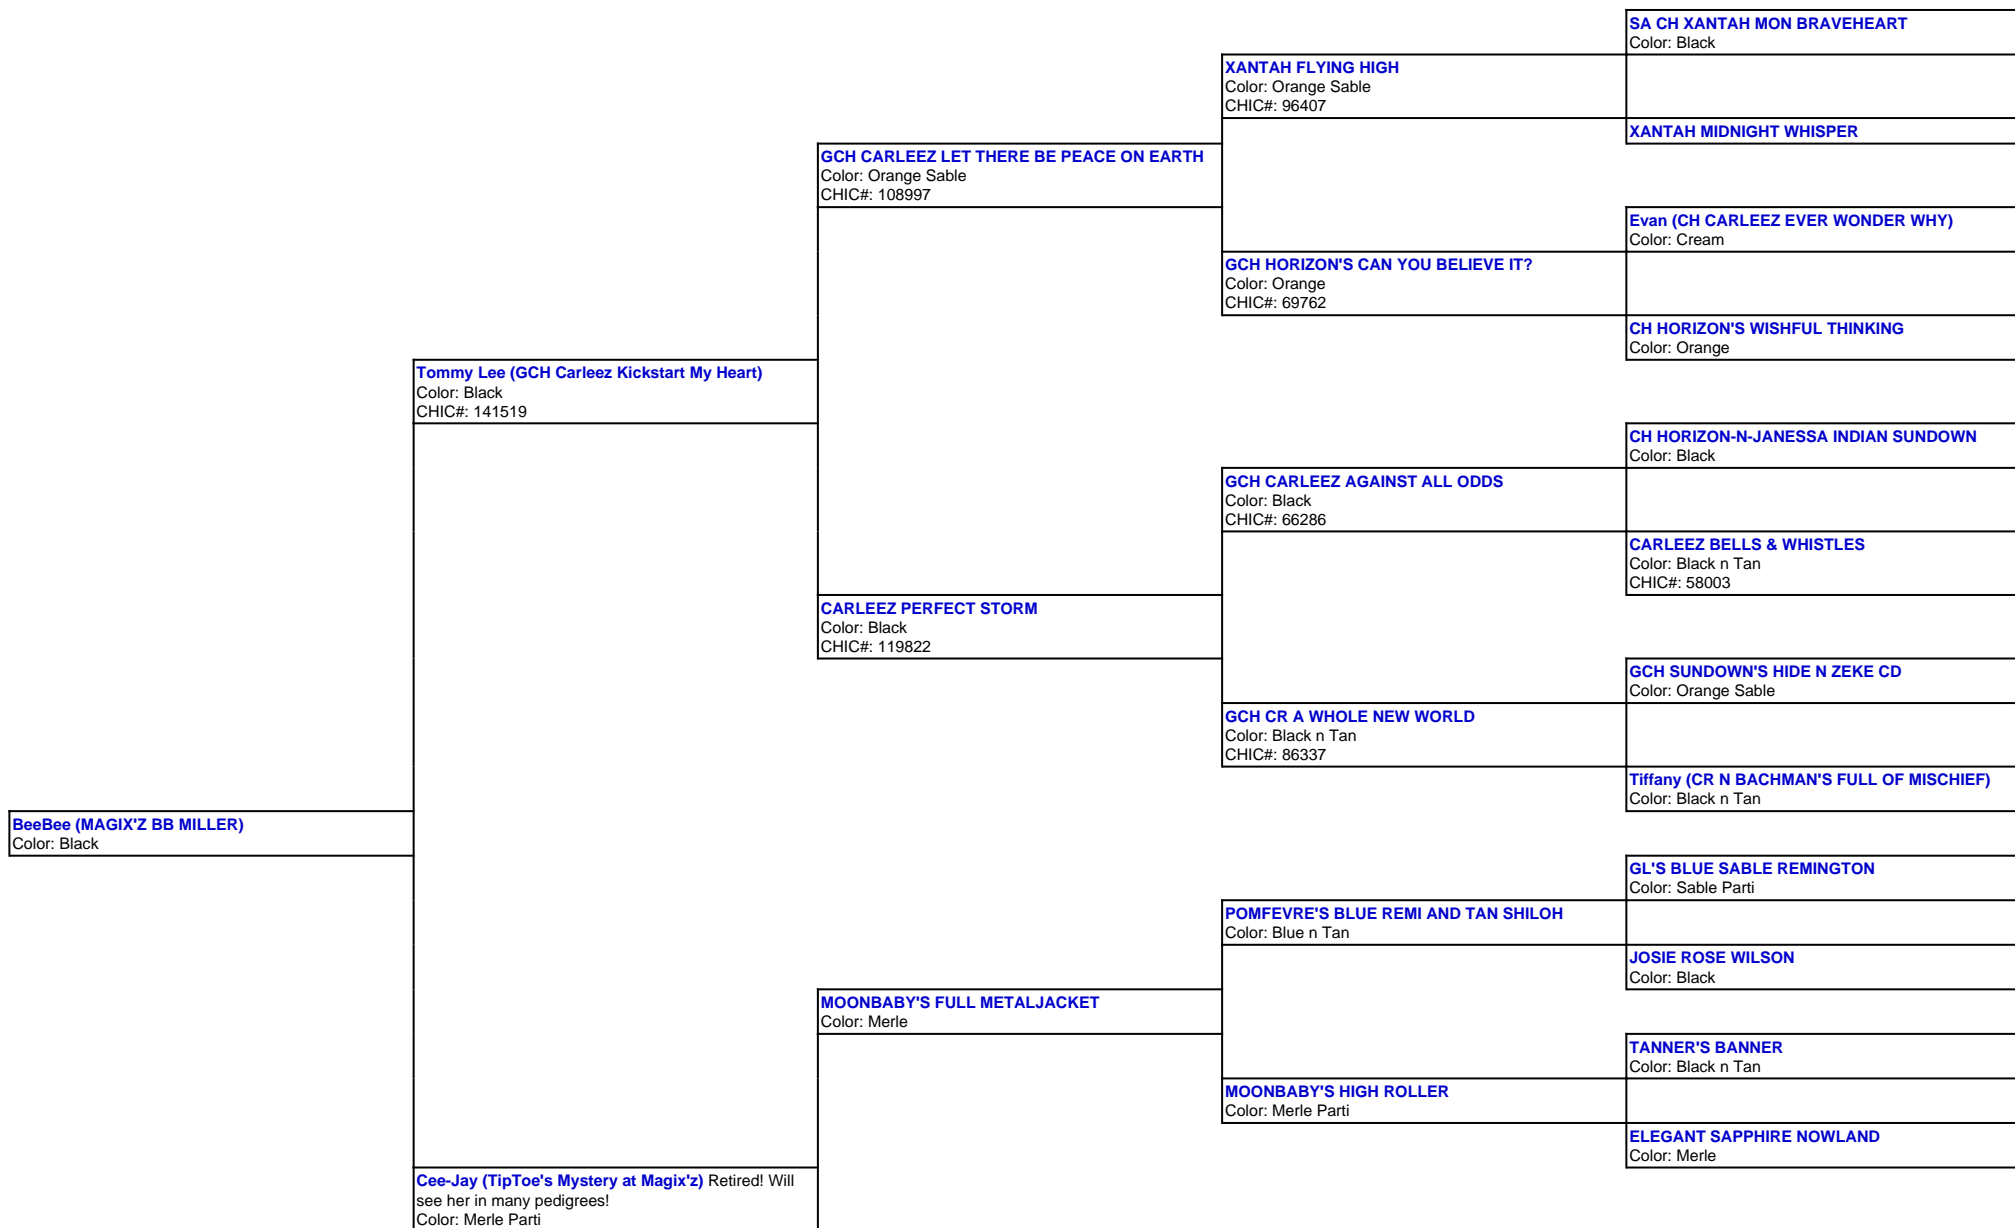

For a more detailed version of this pedigree:  
<https://www.magixzpoms.com/profile/magixz-bb-miller>

Pedigree For:  
 BeeBee (MAGIX'Z BB MILLER)

		<b>MELISSA'S MAN OF MYSTERY</b> Color: Sable Parti
	<b>TIPTOE'S SHARP DRESSED MAN</b> Color: Black Tri	
		<b>CHRISTANNES REESE'S PB CUP</b> Color: Chocolate
<b>TIPTOE'S SPACE CASE CHASE</b> Color: Black Tri		<b>POMFEVRE'S BLUE REMI AND TAN SHILOH</b> Color: Blue n Tan
	<b>MOONBABY'S EFFORTLESS STYLE</b> Color: Cream	
		<b>MELISSA'S JUST DO IT</b> Color: Black Tri