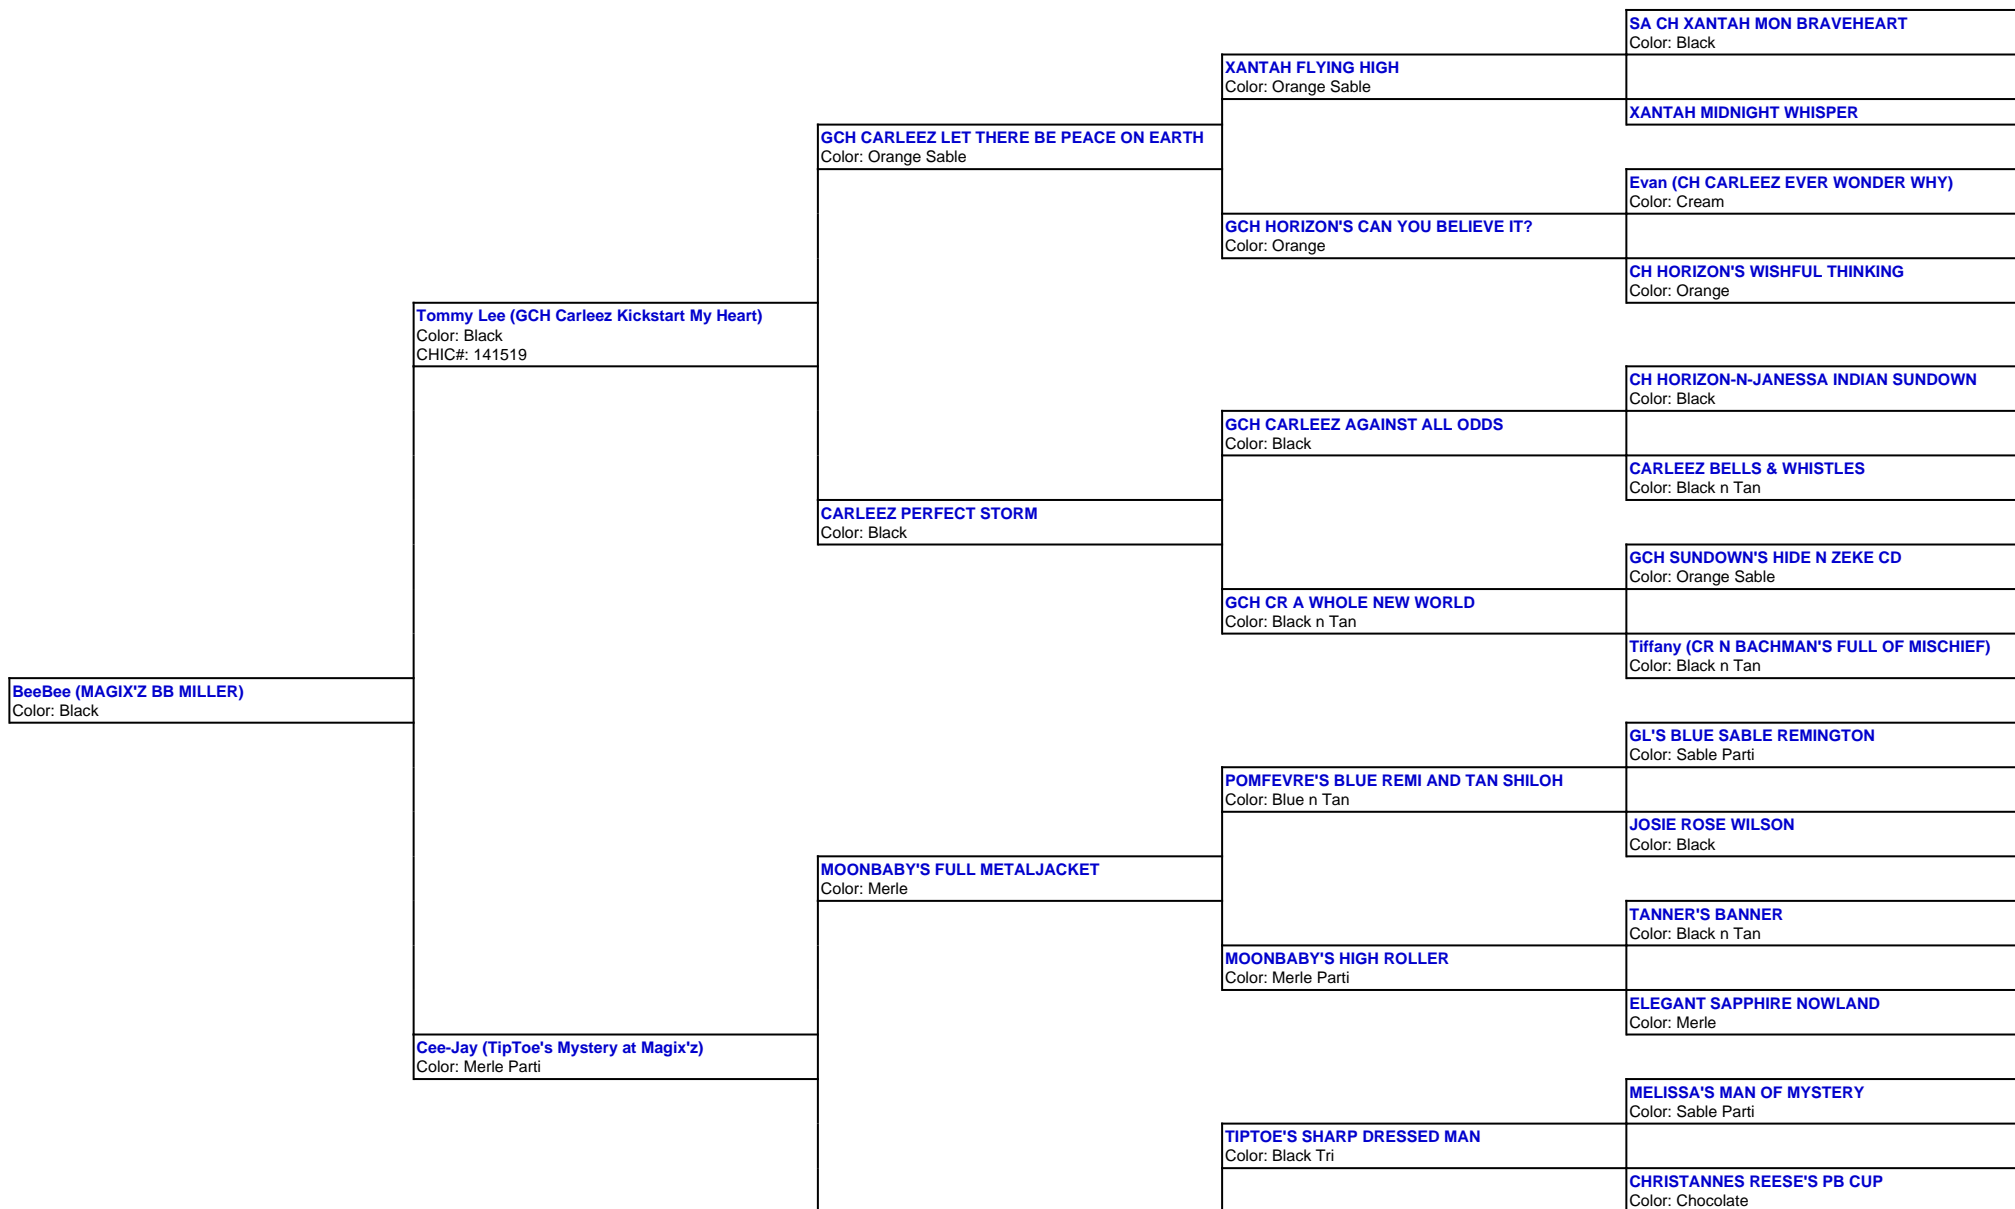

For a more detailed version of this pedigree:
<https://www.magixzpoms.com/profile/magixz-bb-miller>

Pedigree For:
 BeeBee (MAGIX'Z BB MILLER)

TIPTOE'S SPACE CASE CHASE
Color: Black Tri

POMFEVRE'S BLUE REMI AND TAN SHILOH
Color: Blue n Tan

MOONBABY'S EFFORTLESS STYLE
Color: Cream

MELISSA'S JUST DO IT
Color: Black Tri