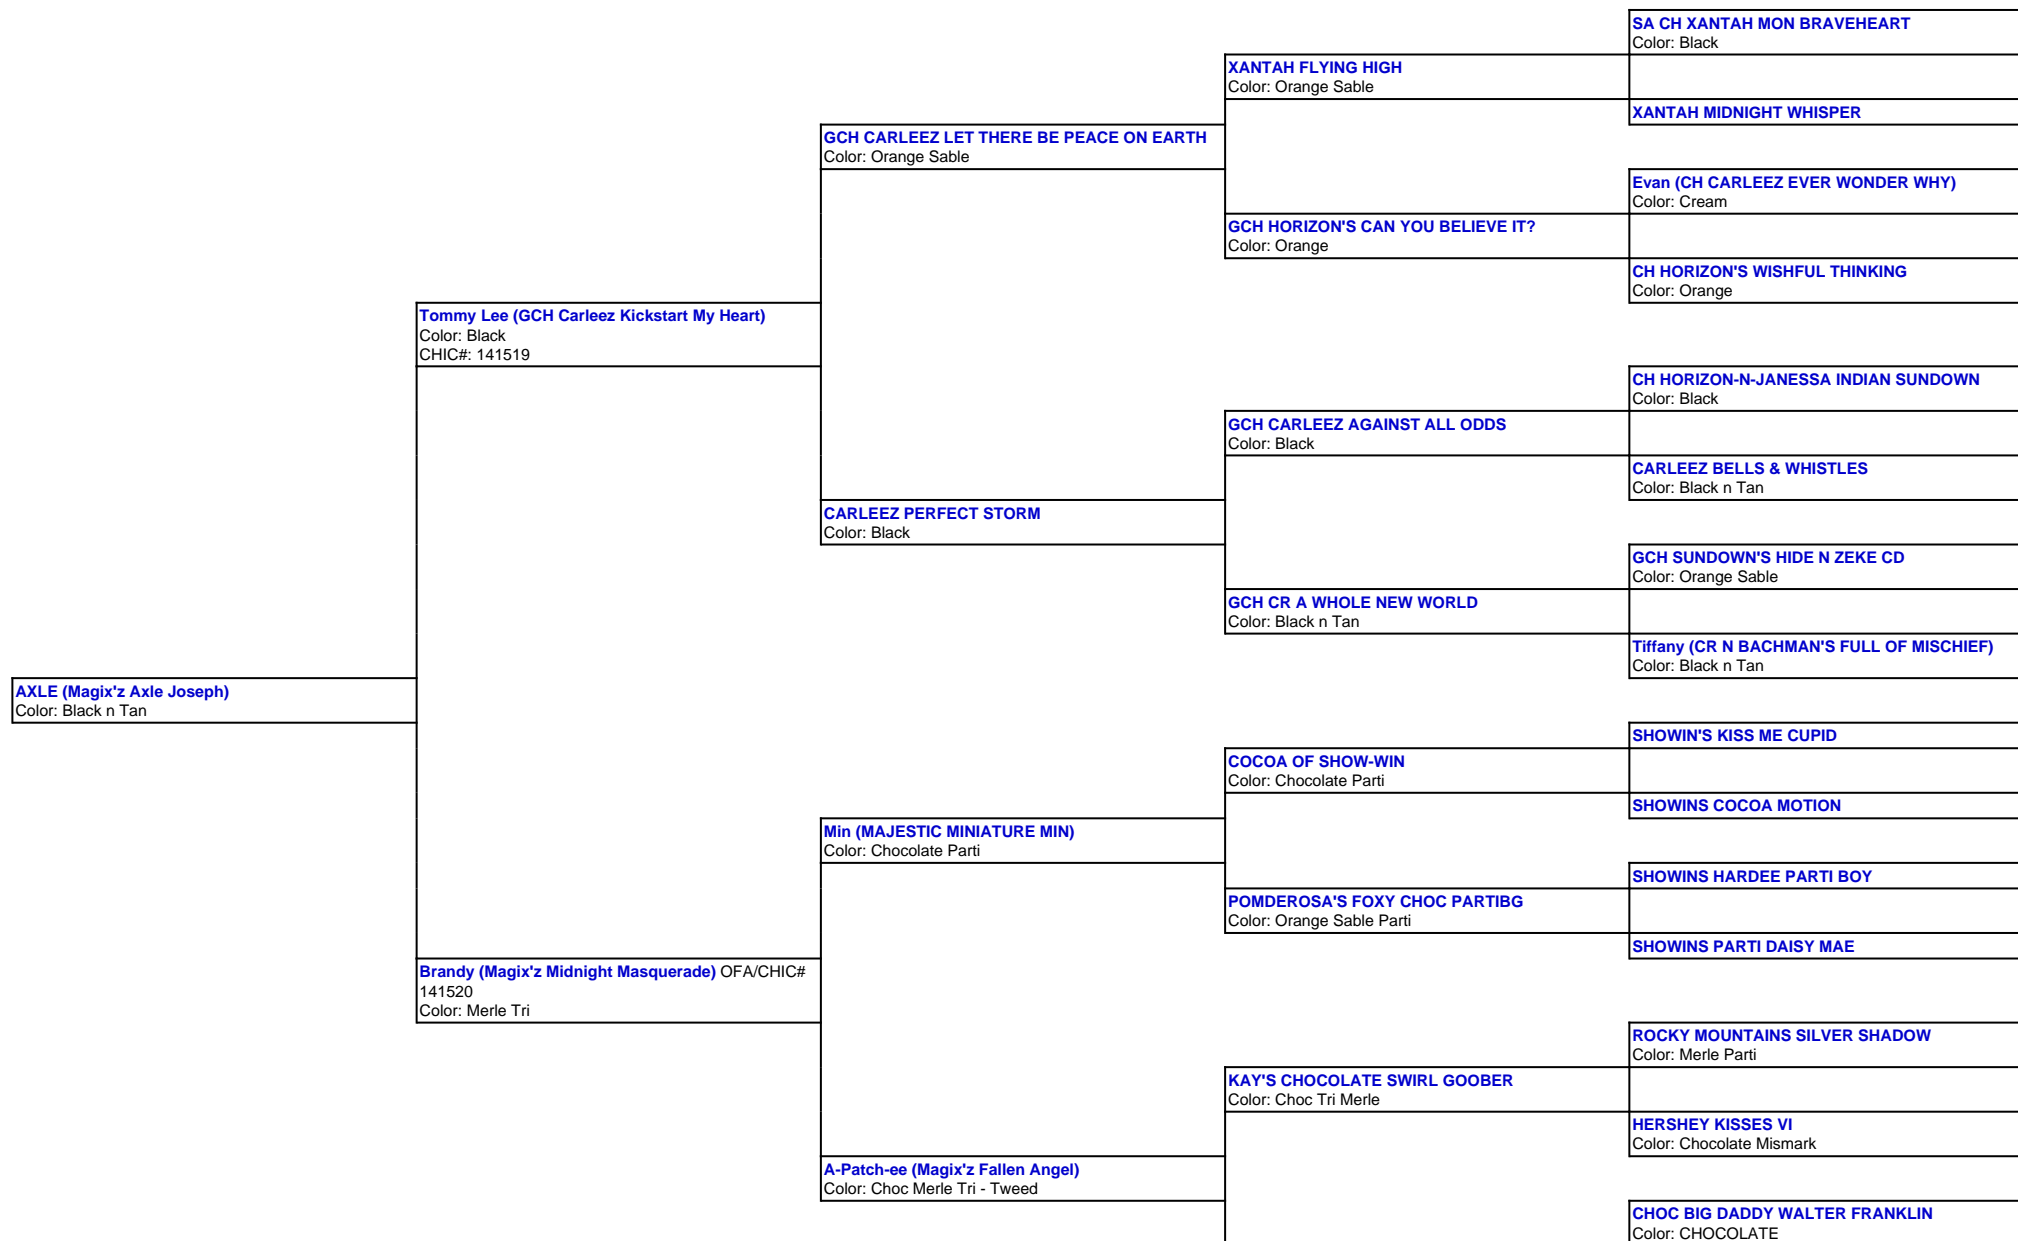

For a more detailed version of this pedigree:
<https://www.magixzpoms.com/profile/magixz-axle-joseph>

Pedigree For:
 AXLE (Magix'z Axle Joseph)

PRINCESS TASSIE

Color: Black n Tan

ASHLEY GABRIELLE'S HOLLYWOOD STAR

Color: Black Mismark