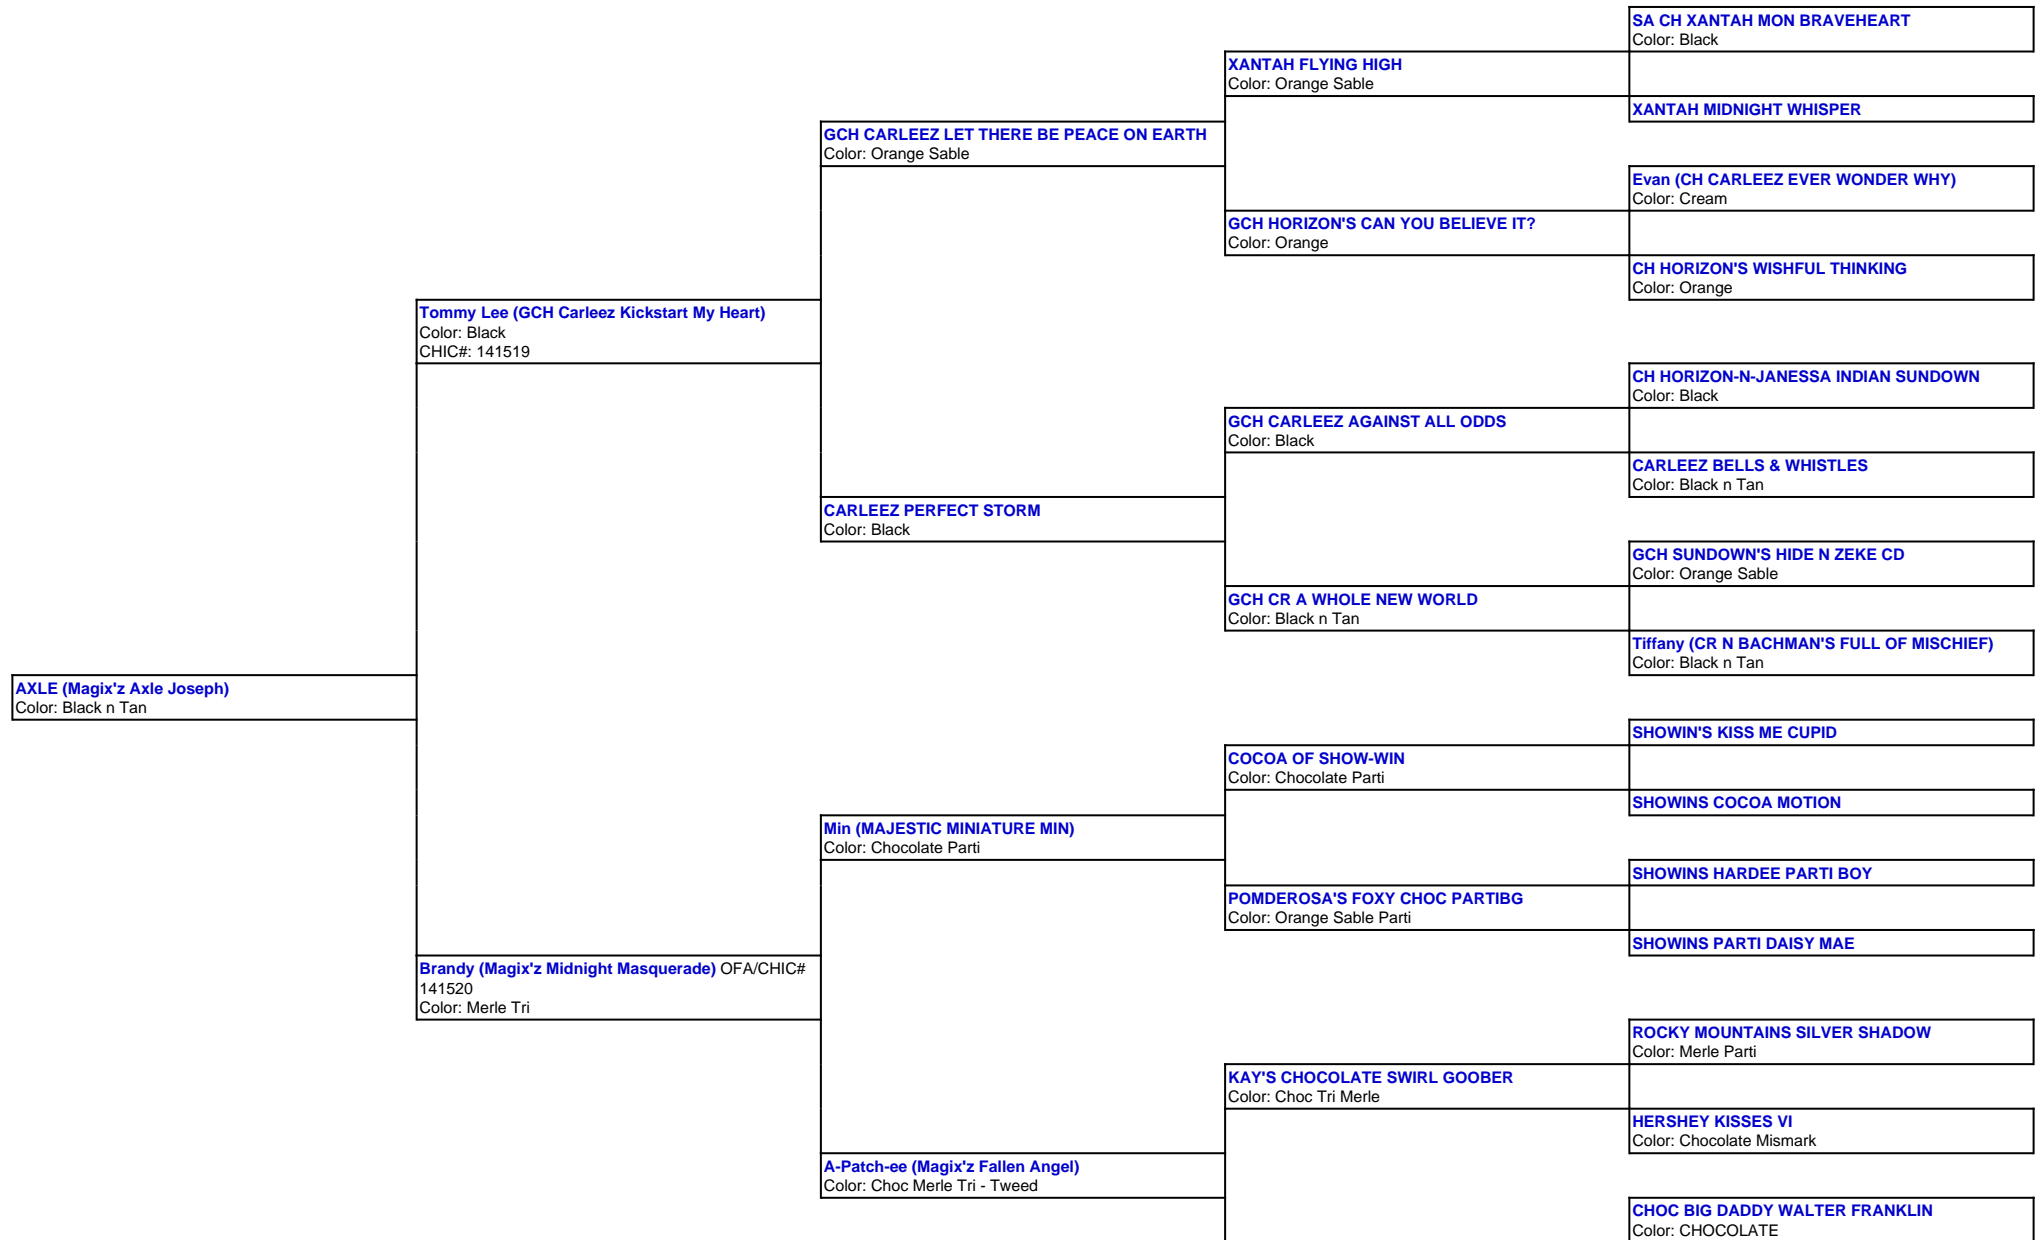

For a more detailed version of this pedigree:
<https://www.magixzpoms.com/profile/magixz-axle-joseph>

Pedigree For:
 AXLE (Magix'z Axle Joseph)

PRINCESS TASSIE

Color: Black n Tan

ASHLEY GABRIELLE'S HOLLYWOOD STAR

Color: Black Mismark