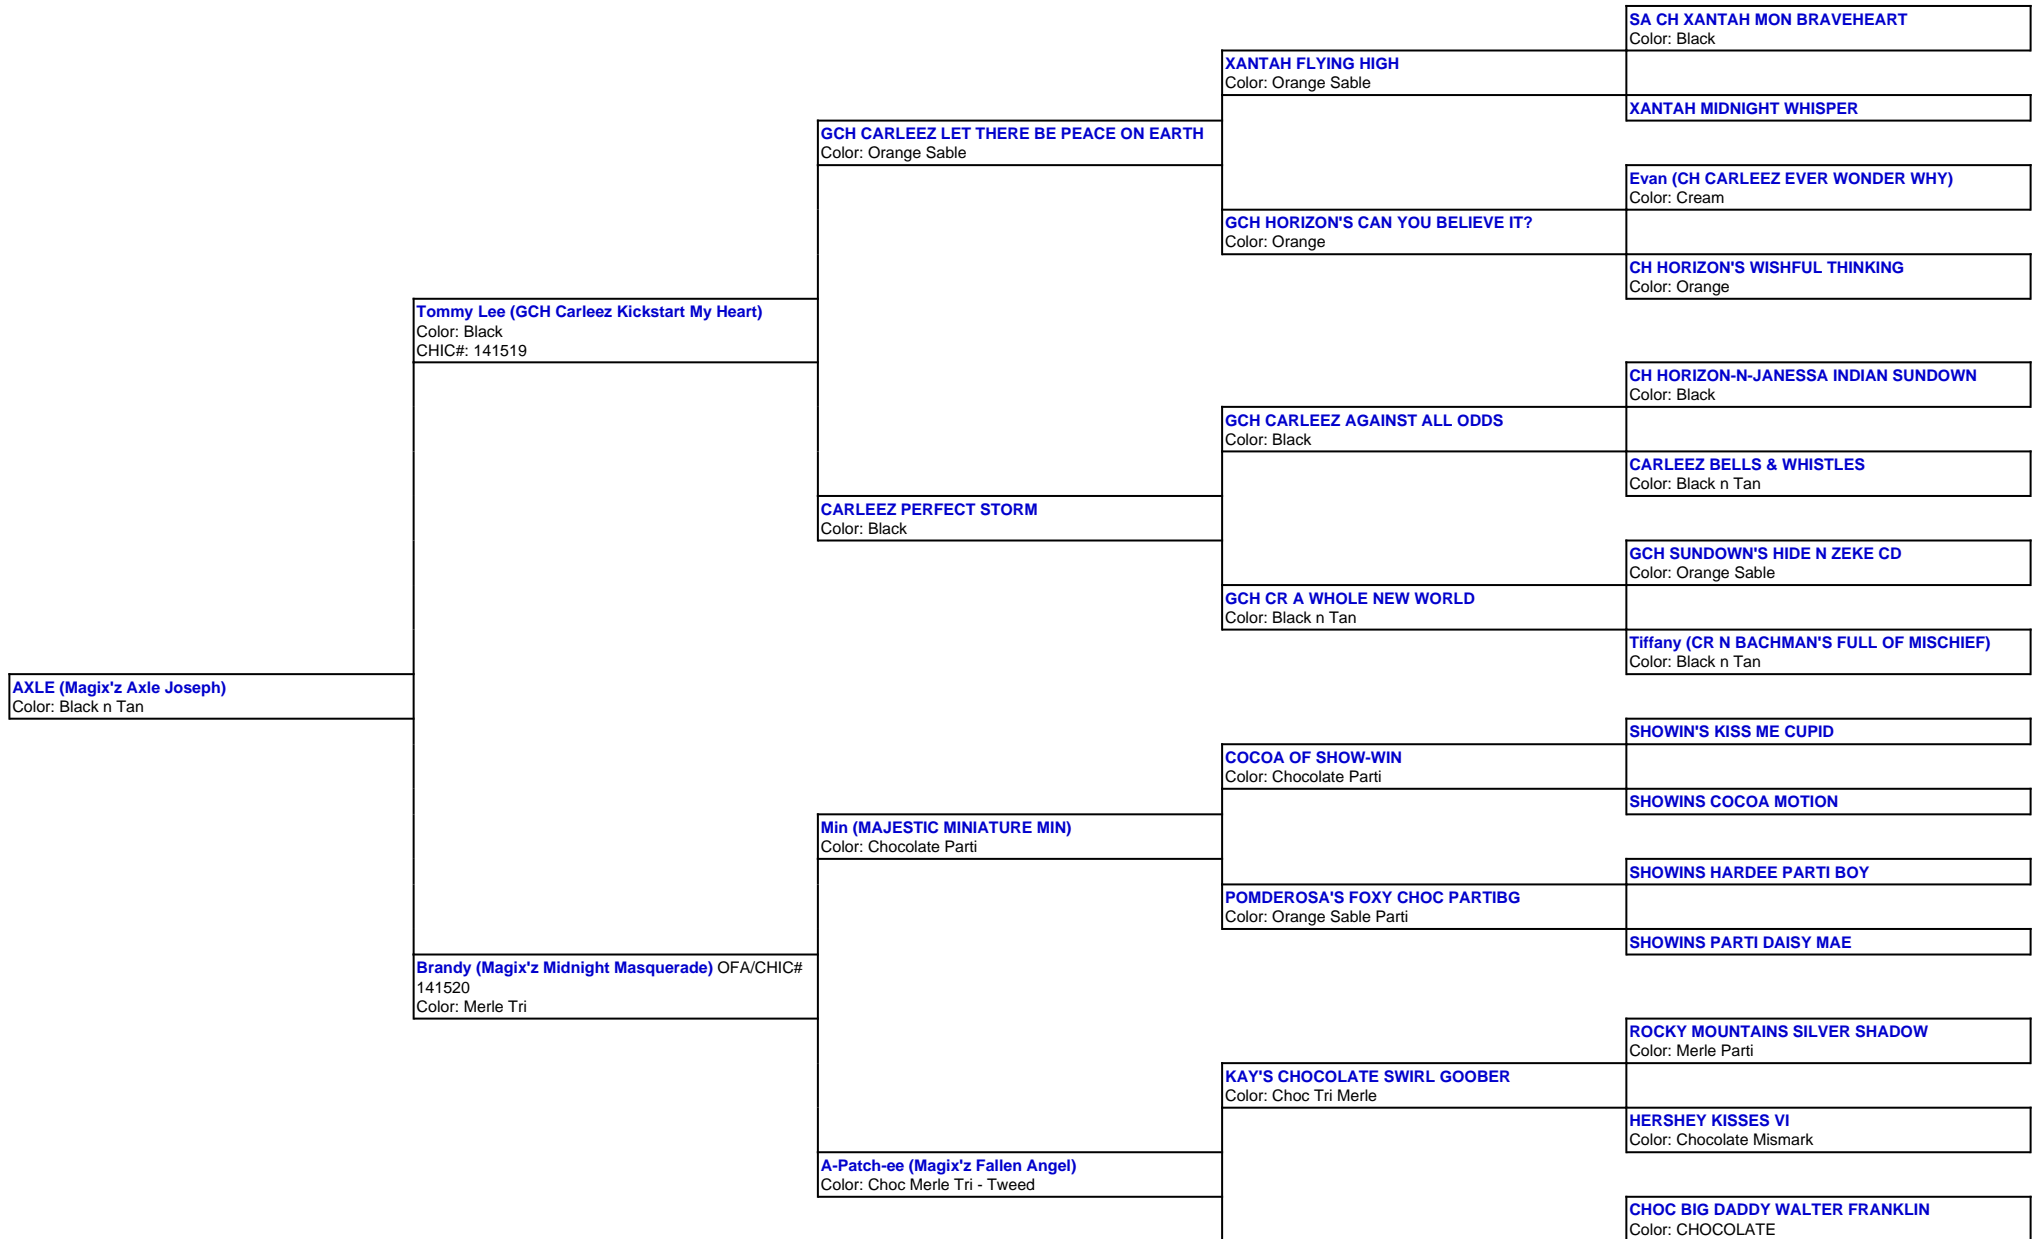

For a more detailed version of this pedigree:  
<https://www.magixzpoms.com/profile/magixz-axle-joseph>

Pedigree For:  
 AXLE (Magix'z Axle Joseph)

**PRINCESS TASSIE**

Color: Black n Tan

**ASHLEY GABRIELLE'S HOLLYWOOD STAR**

Color: Black Mismark