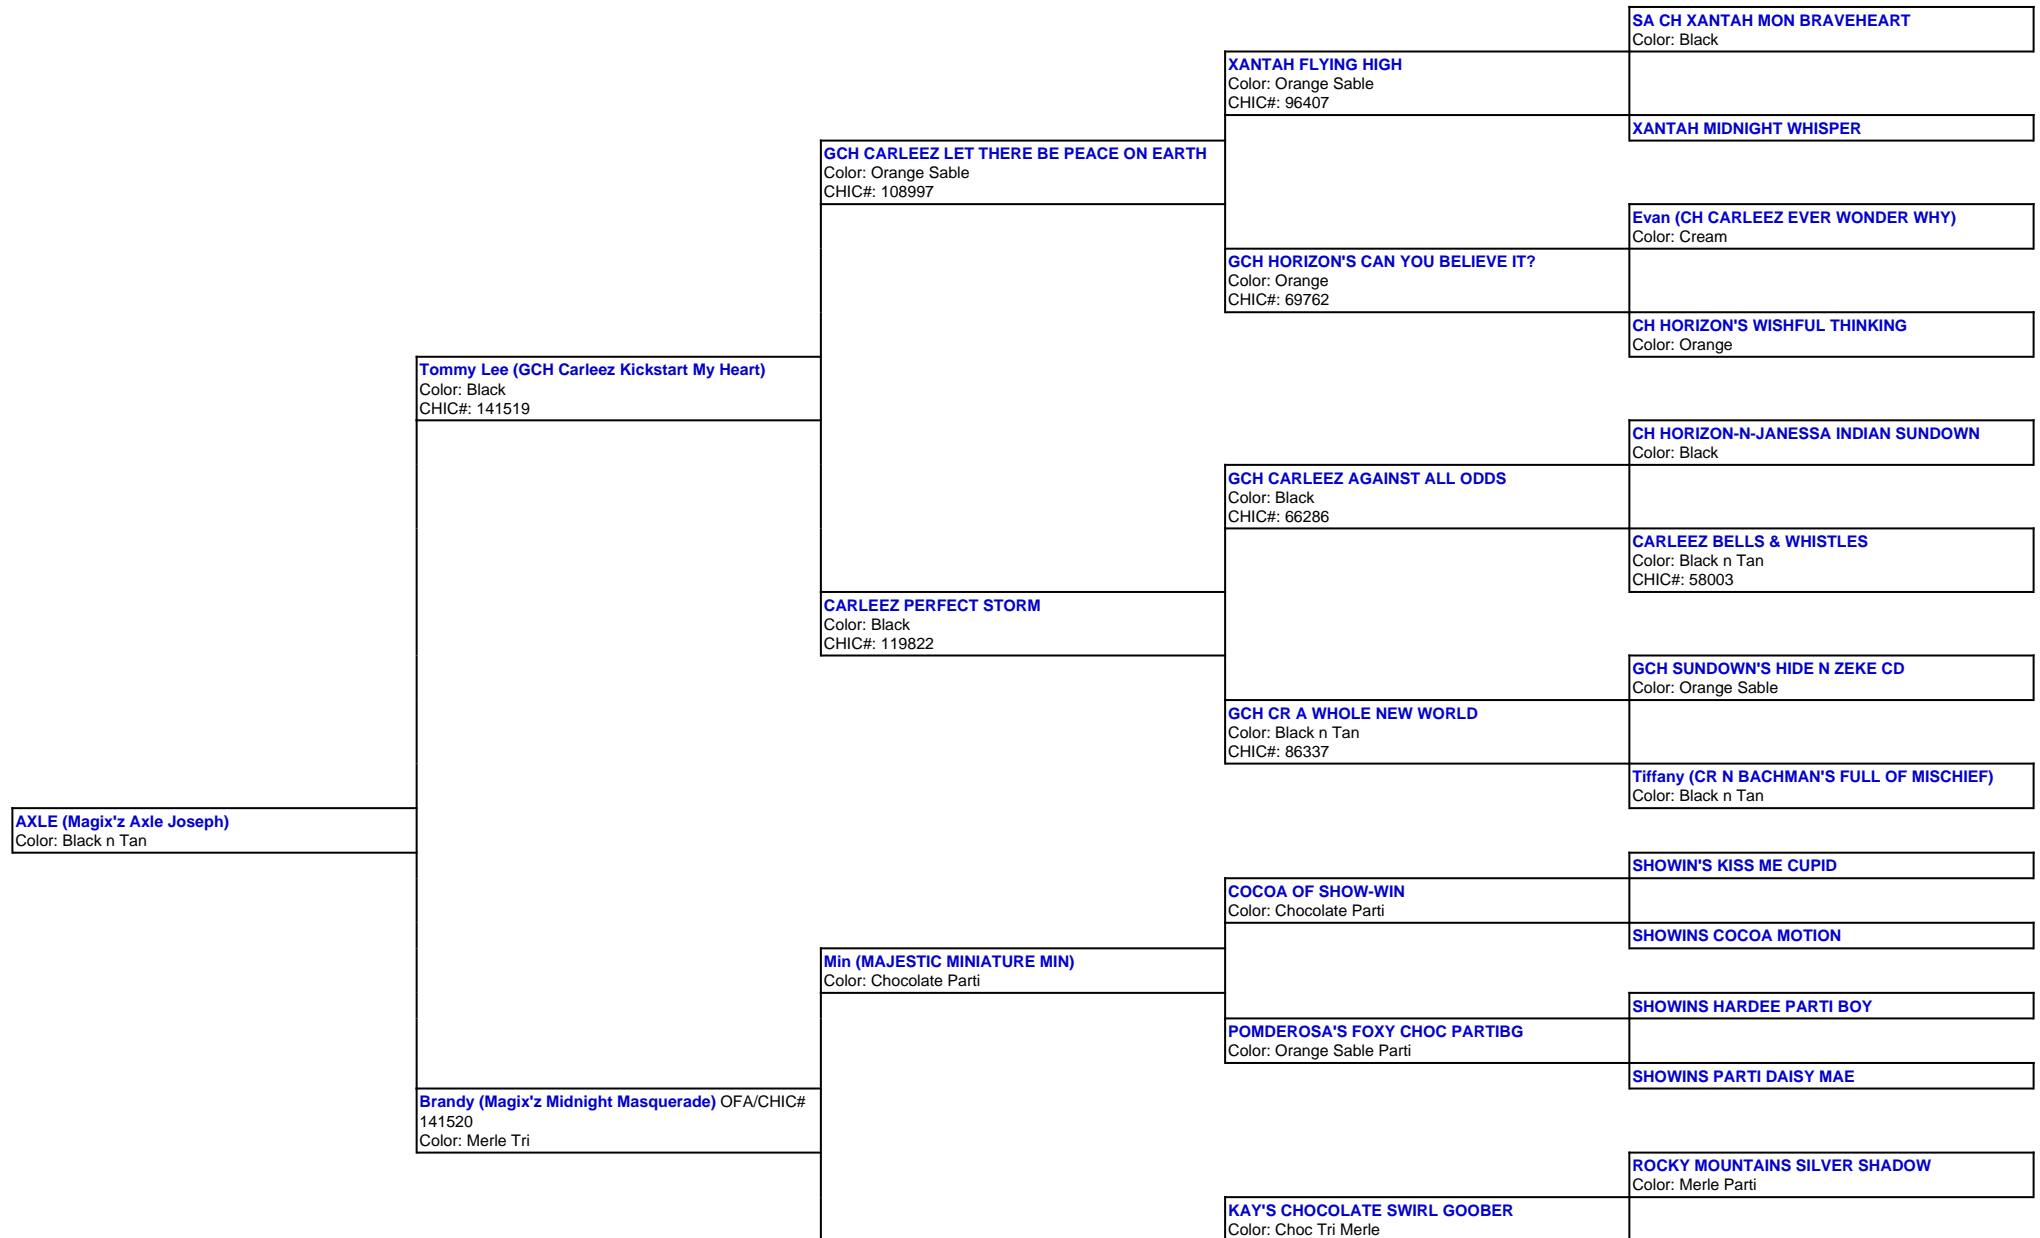

For a more detailed version of this pedigree:
<https://www.magixzpoms.com/profile/magixz-axle-joseph>

Pedigree For:
 AXLE (Magix'z Axle Joseph)

A-Patch-ee (Magix'z Fallen Angel)
Color: Choc Merle Tri - Tweed

HERSHEY KISSES VI
Color: Chocolate Mismatch

PRINCESS TASSIE
Color: Black n Tan

CHOC BIG DADDY WALTER FRANKLIN
Color: CHOCOLATE

ASHLEY GABRIELLE'S HOLLYWOOD STAR
Color: Black Mismatch