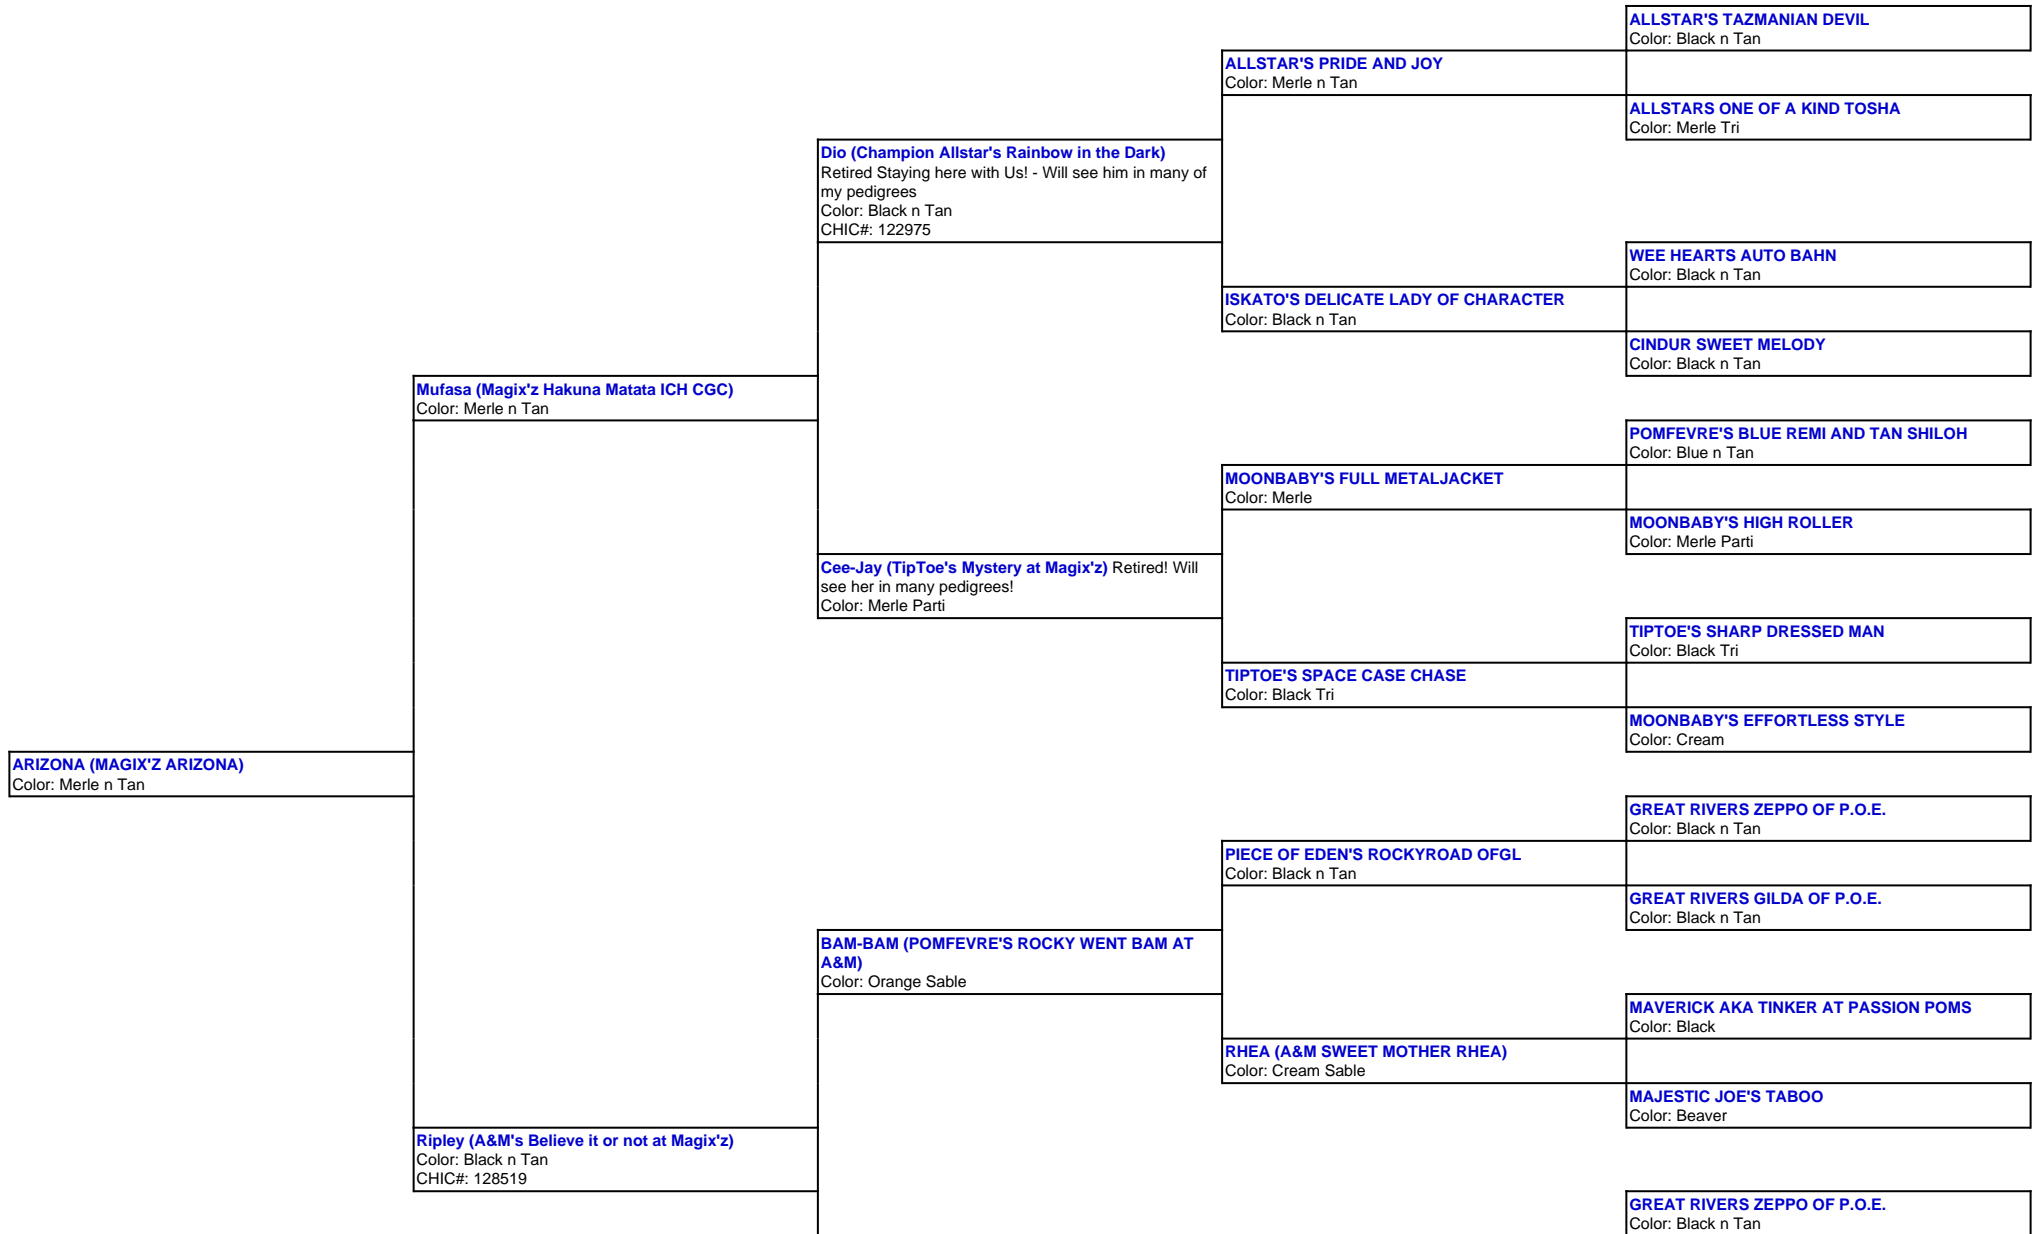

For a more detailed version of this pedigree:  
<https://www.magixzpoms.com/profile/magixz-arizona>

Pedigree For:  
 ARIZONA (MAGIX'Z ARIZONA)

	<b>PIECE OF EDEN'S ROCKYROAD OFGL</b> Color: Black n Tan	
<b>KAYLA (A&amp;M'S KUTIE KAYLA)</b> Color: Orange Sable		<b>GREAT RIVERS GILDA OF P.O.E.</b> Color: Black n Tan
		<b>TIME BANDIT</b> Color: Black
	<b>ENNA (ANGELIC NOBLE ENNA)</b> Color: Sable	
		<b>ROYCES LITTLE CRICKET CASSIE</b> Color: Black Parti