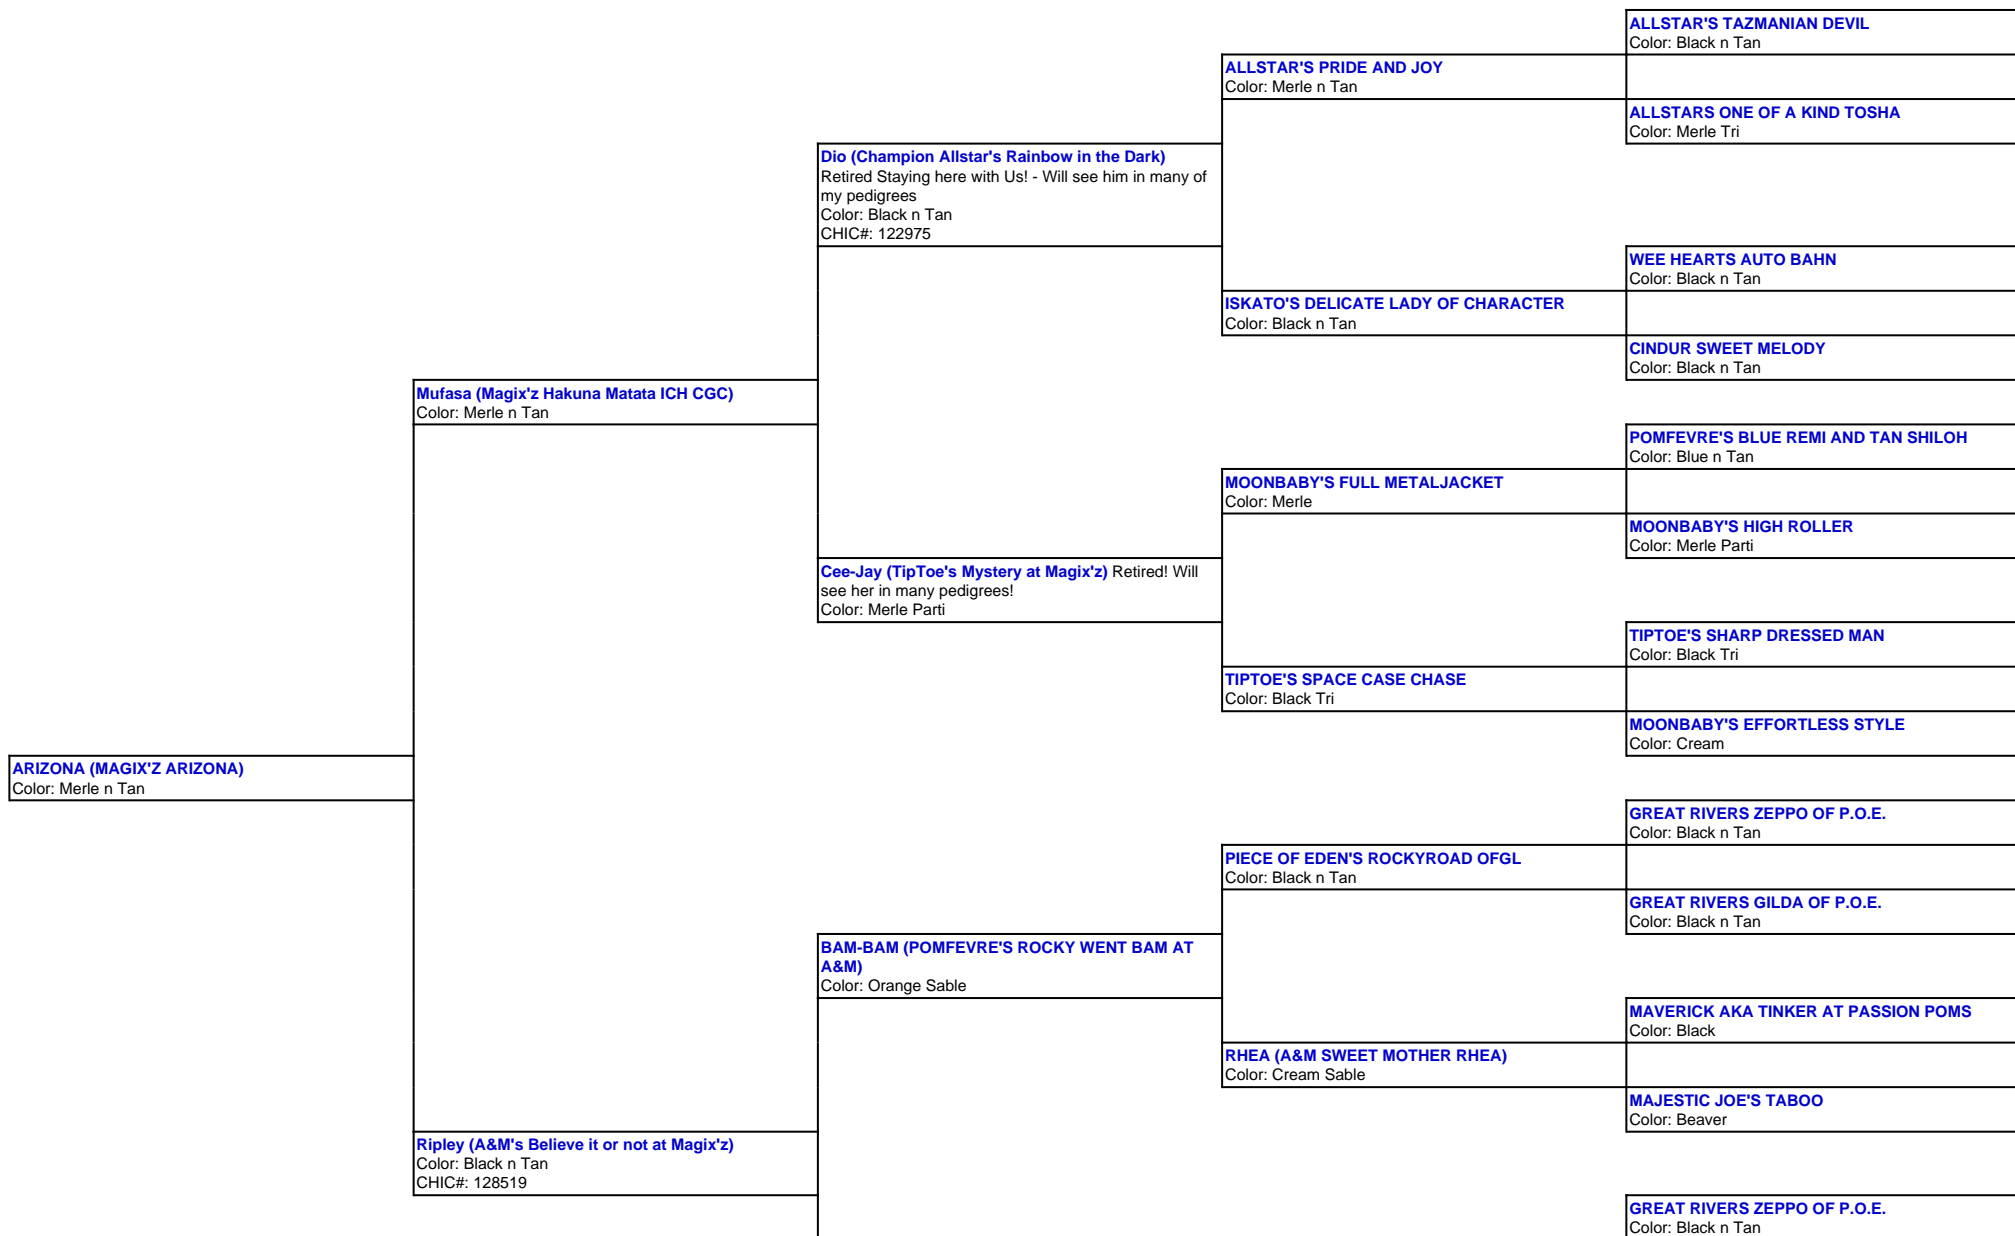

For a more detailed version of this pedigree:
<https://www.magixzpoms.com/profile/magixz-arizona>

Pedigree For:
 ARIZONA (MAGIX'Z ARIZONA)

	PIECE OF EDEN'S ROCKYROAD OFGL Color: Black n Tan	
KAYLA (A&M'S KUTIE KAYLA) Color: Orange Sable		GREAT RIVERS GILDA OF P.O.E. Color: Black n Tan
		TIME BANDIT Color: Black
	ENNA (ANGELIC NOBLE ENNA) Color: Sable	
		ROYCES LITTLE CRICKET CASSIE Color: Black Parti