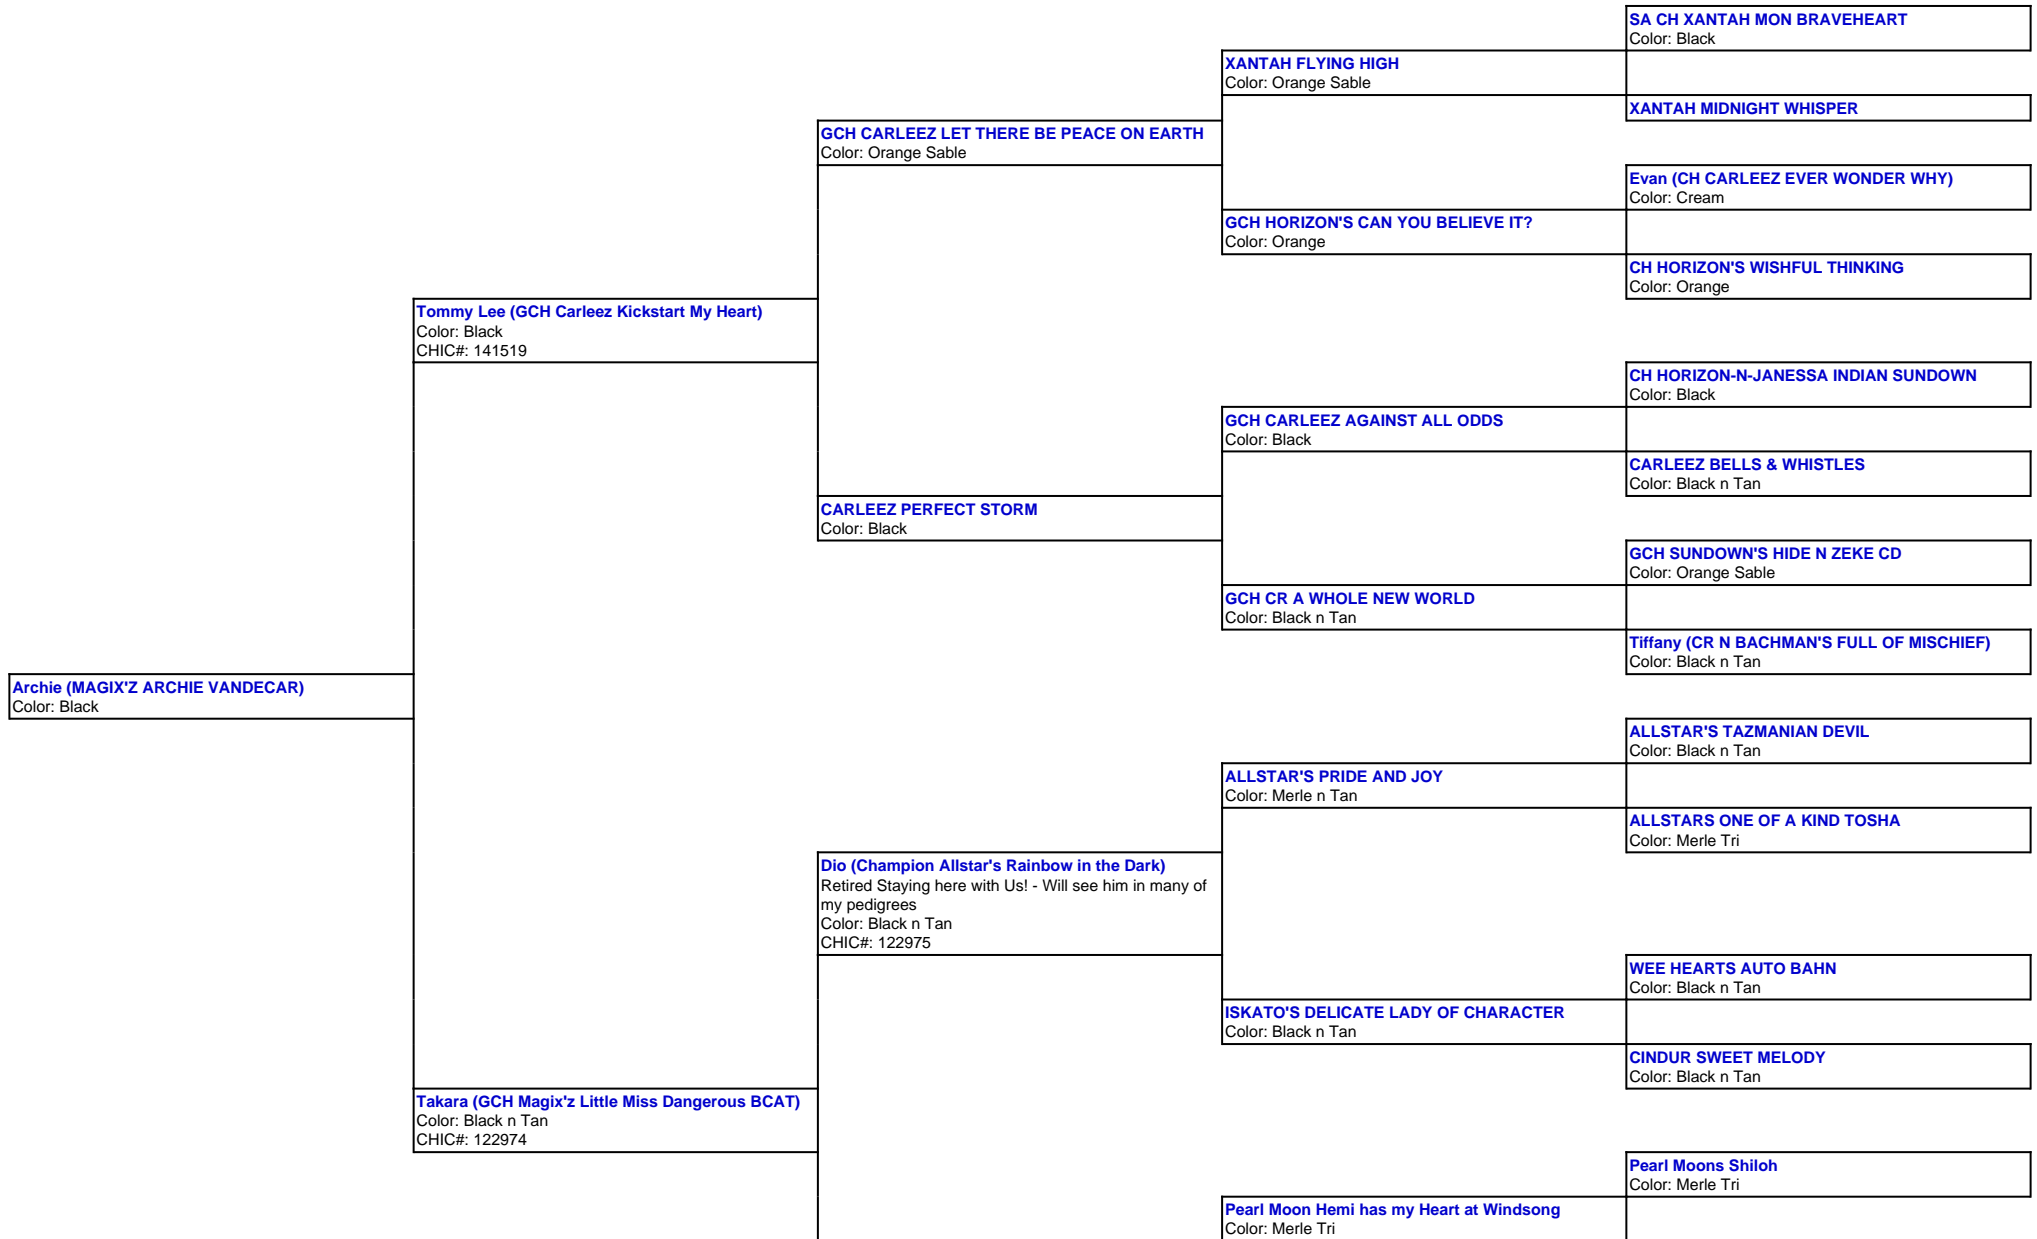

For a more detailed version of this pedigree:

<https://www.magixzpoms.com/profile/magixz-archie-vandecar>

Pedigree For:  
Archie (MAGIX'Z ARCHIE VANDECAR)

<p><b>Daytona (Windsong's Oh so Dazzling Daytona at Magix'z)</b> Color: Merle Tri</p>		<p><b>Pearl Moons Mia Ferrari</b> Color: Black Tri</p>
		<p><b>KC's Parti at Windsong's Willow</b> Color: Black Tri</p>
	<p><b>Windsong's Priceless Jewel</b> Color: Black n Tan</p>	
		<p><b>Windsong's Little Bella of the Ball</b> Color: Choc n Tan</p>