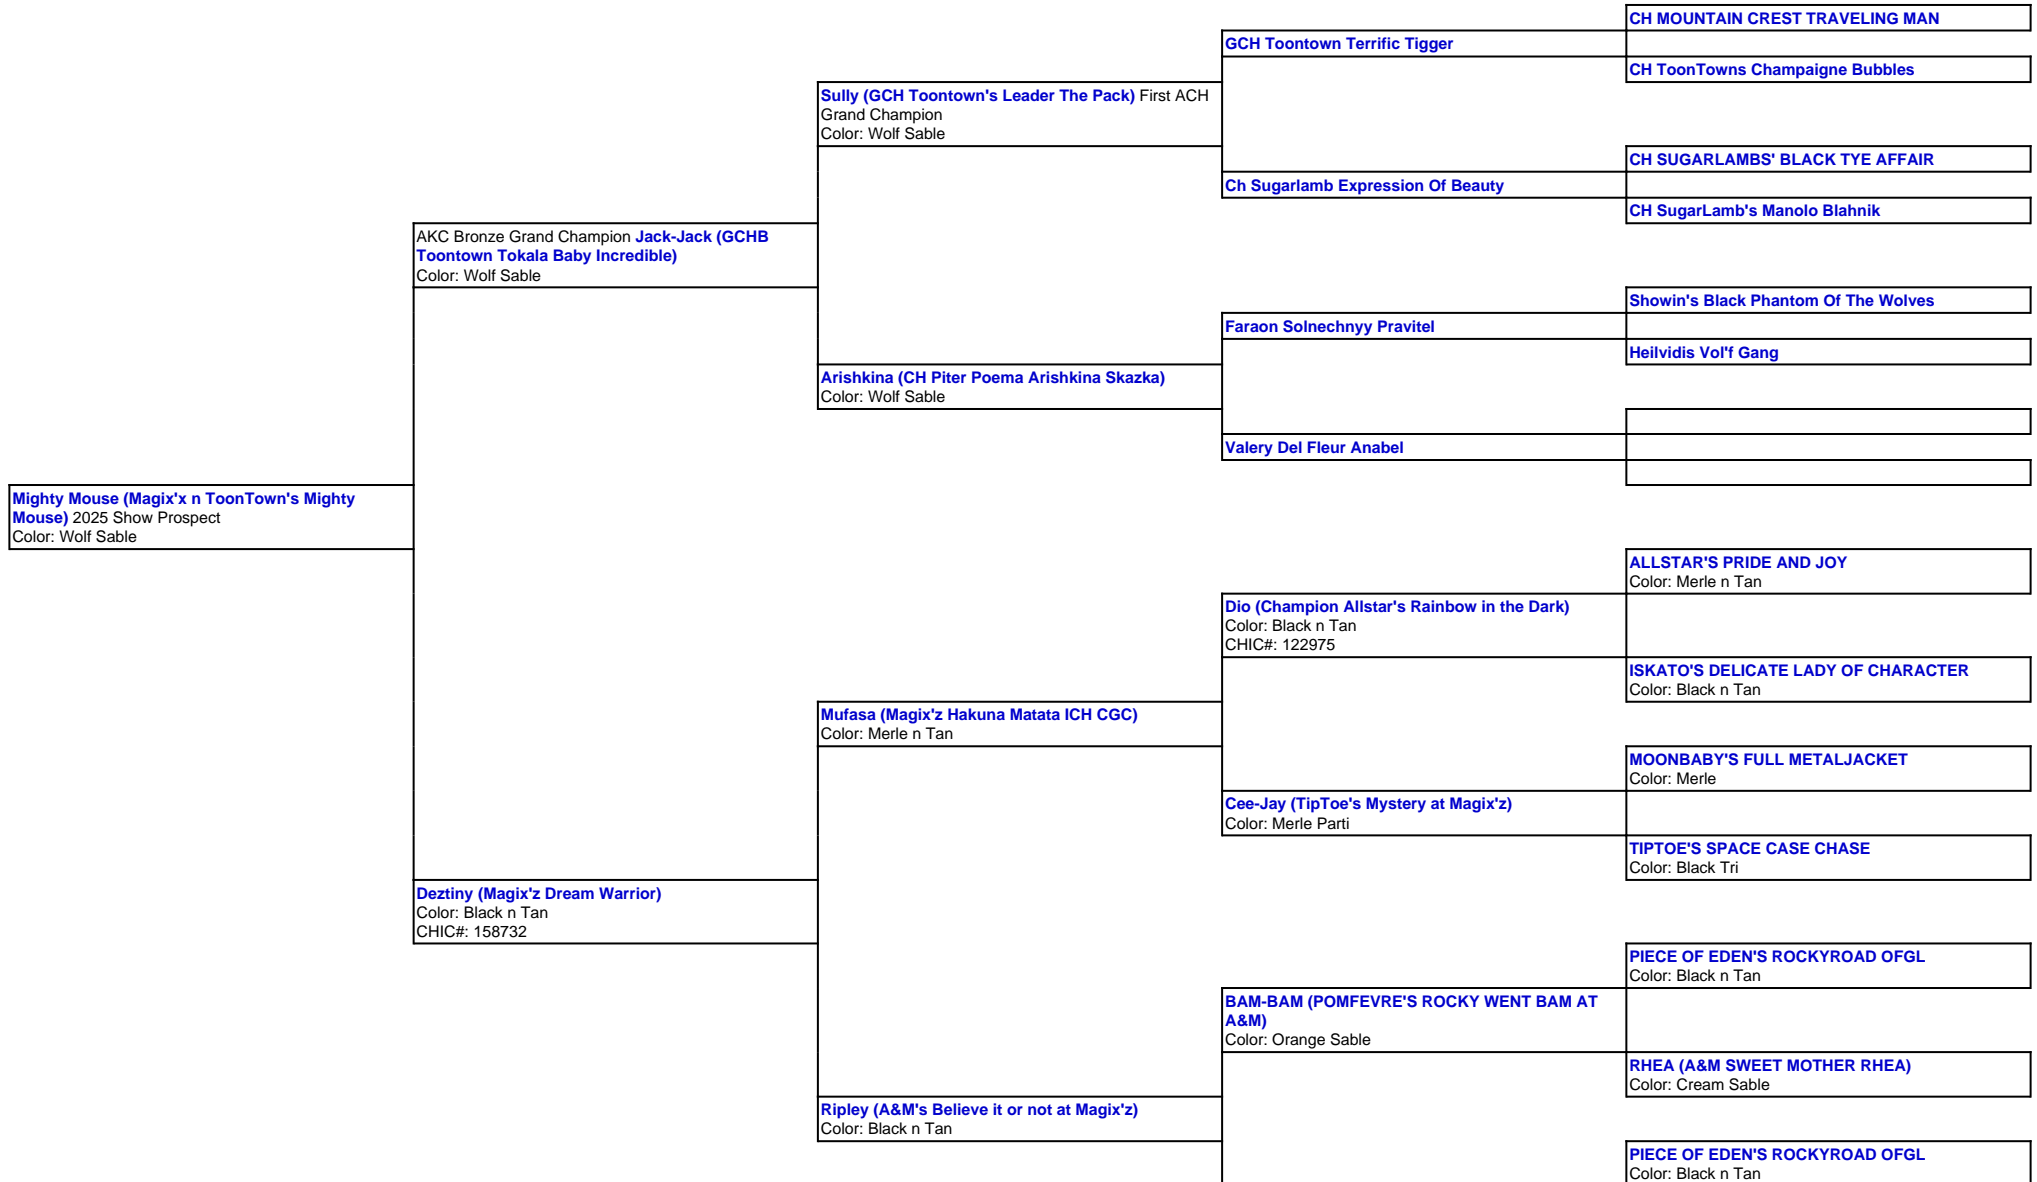

For a more detailed version of this pedigree:

<https://www.magixzpoms.com/profile/magixx-n-toontowns-mighty-mouse>

Pedigree For:  
Mighty Mouse (Magix'x n ToonTown's Mighty Mouse)  
2025 Show Prospect

**KAYLA (A&M'S KUTIE KAYLA)**  
Color: Orange Sable

**ENNA (ANGELIC NOBLE ENNA)**  
Color: Sable