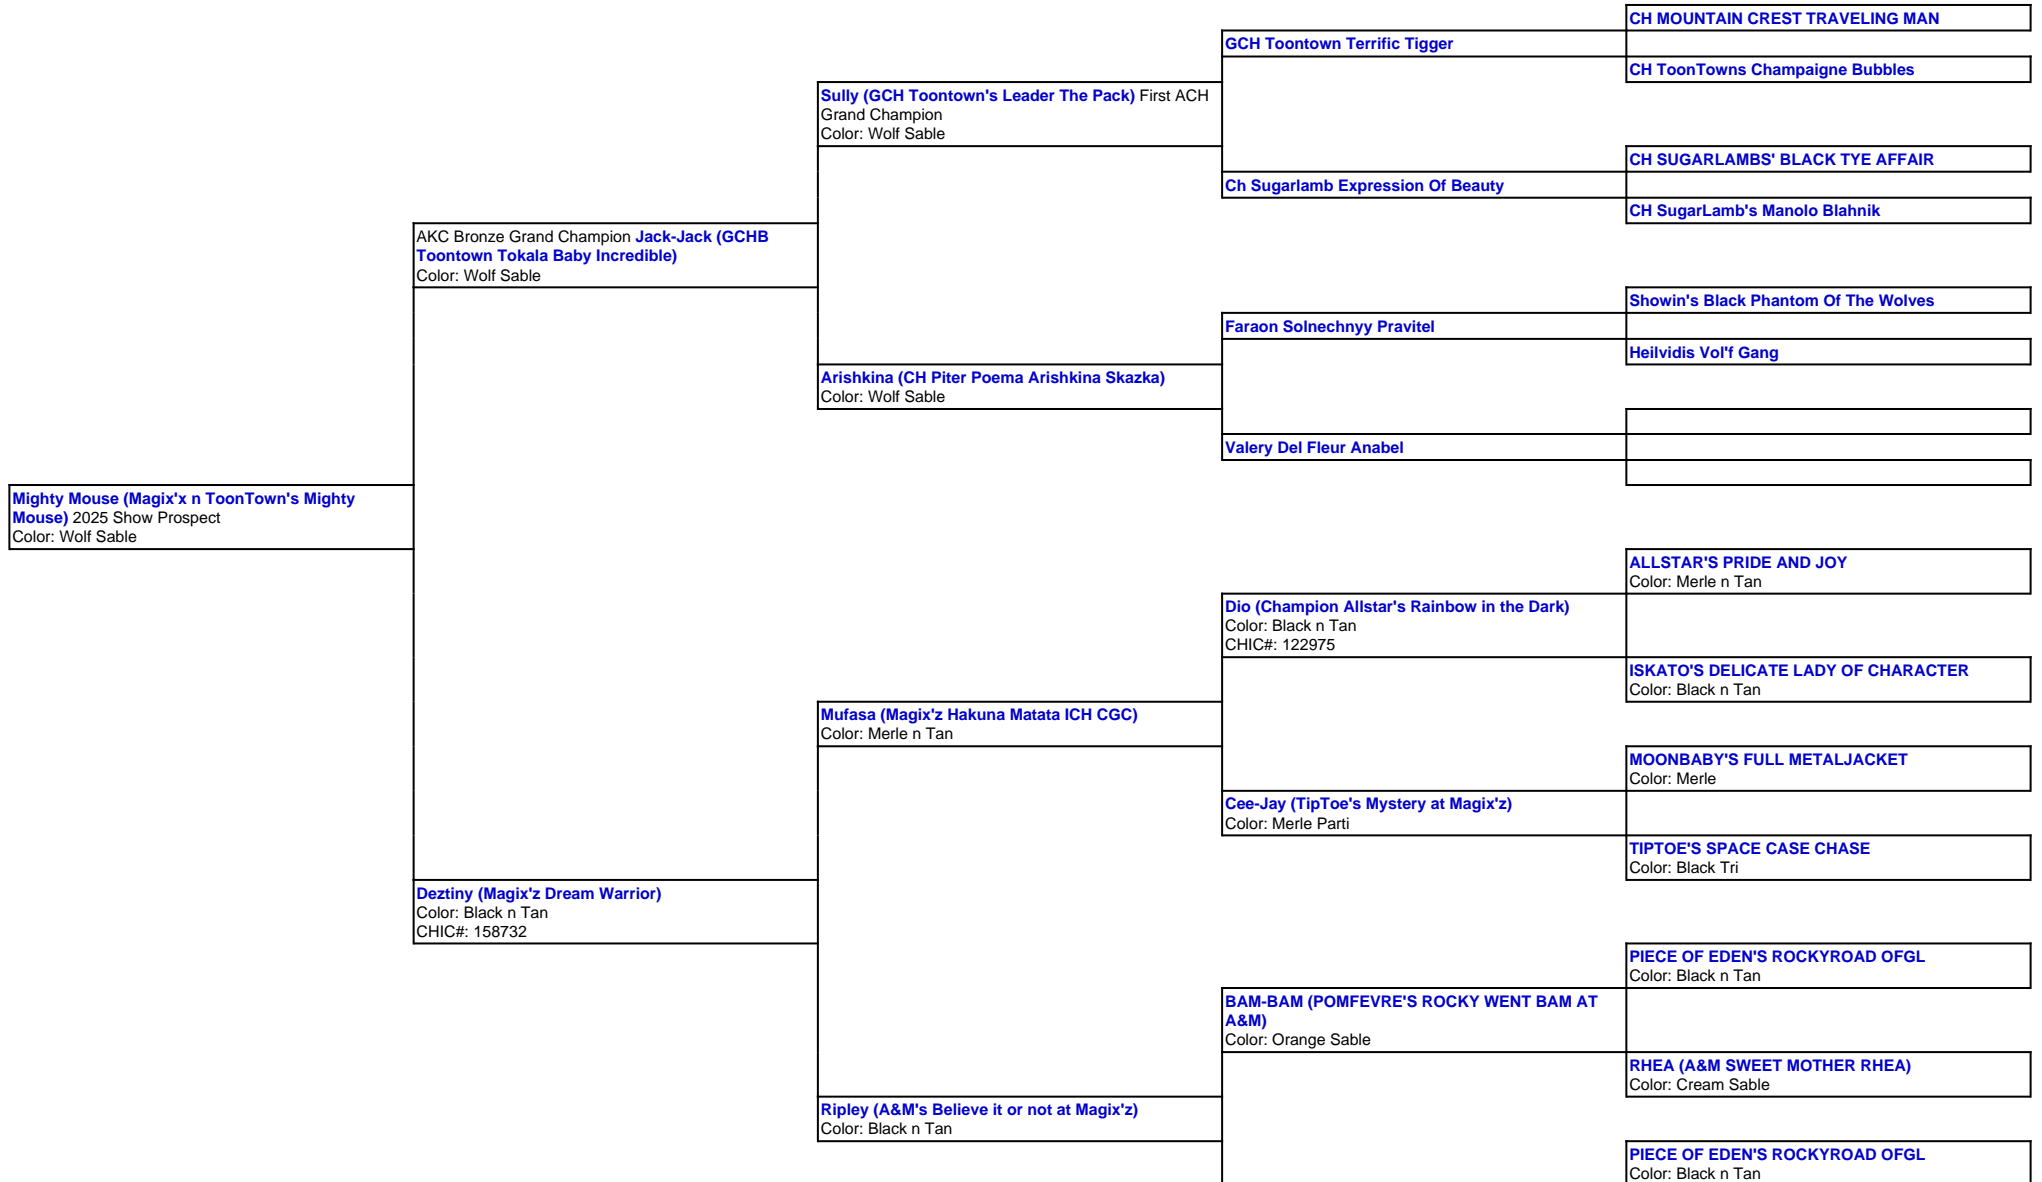

For a more detailed version of this pedigree:

<https://www.magixzpoms.com/profile/magixx-n-toontowns-mighty-mouse>

Pedigree For:
Mighty Mouse (Magix'x n ToonTown's Mighty Mouse)
2025 Show Prospect

KAYLA (A&M'S KUTIE KAYLA)

Color: Orange Sable

ENNA (ANGELIC NOBLE ENNA)

Color: Sable