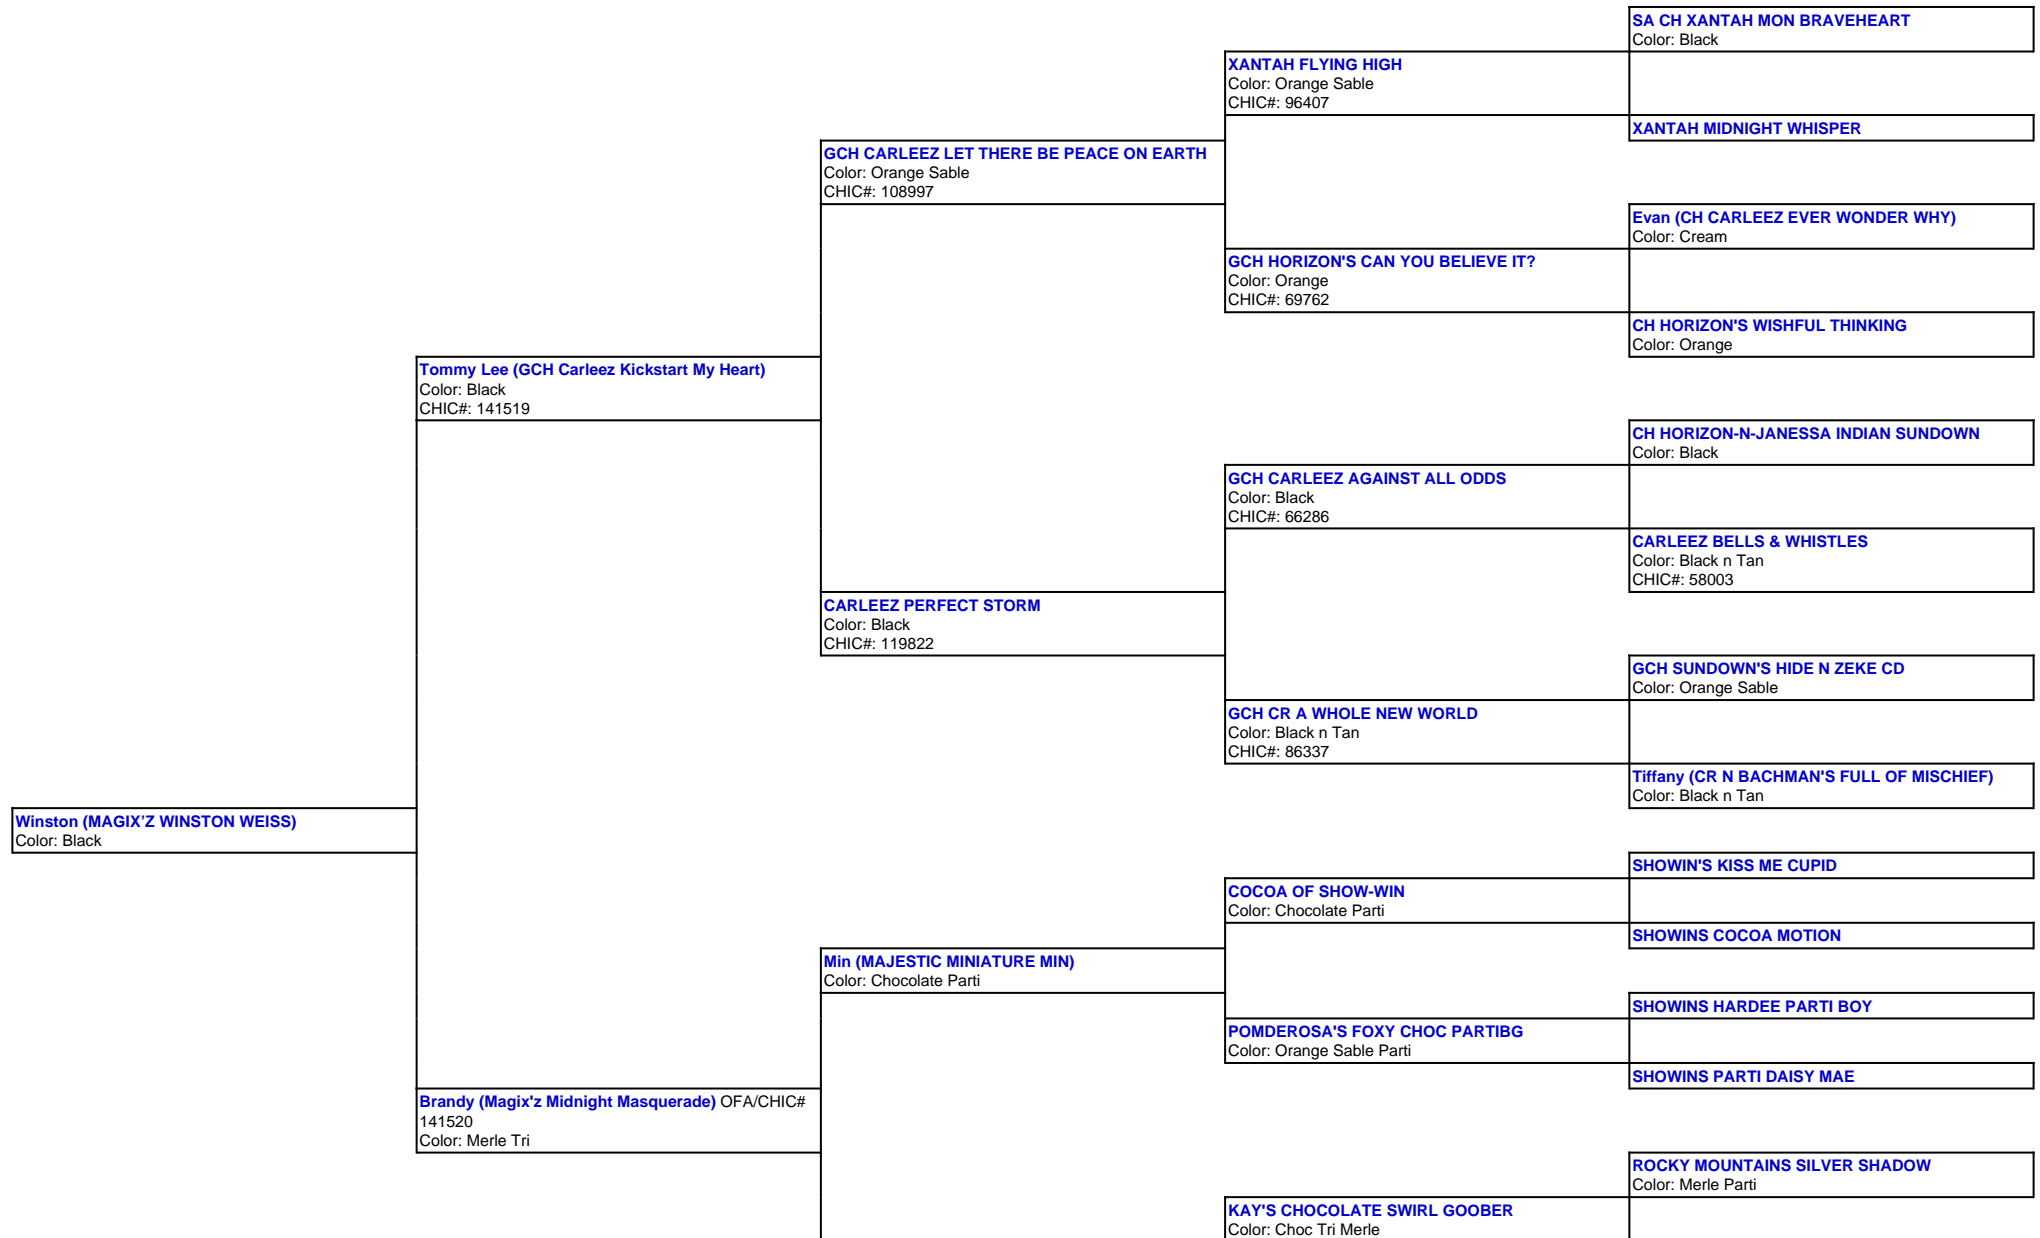

For a more detailed version of this pedigree:

<https://www.magixzpoms.com/profile/magix-z-winston-weiss>

Pedigree For:  
Winston (MAGIX'Z WINSTON WEISS)

**A-Patch-ee (Magix'z Fallen Angel)**  
Color: Choc Merle Tri - Tweed

**HERSHEY KISSES VI**  
Color: Chocolate Mismatch

**CHOC BIG DADDY WALTER FRANKLIN**  
Color: CHOCOLATE

**PRINCESS TASSIE**  
Color: Black n Tan

**ASHLEY GABRIELLE'S HOLLYWOOD STAR**  
Color: Black Mismatch