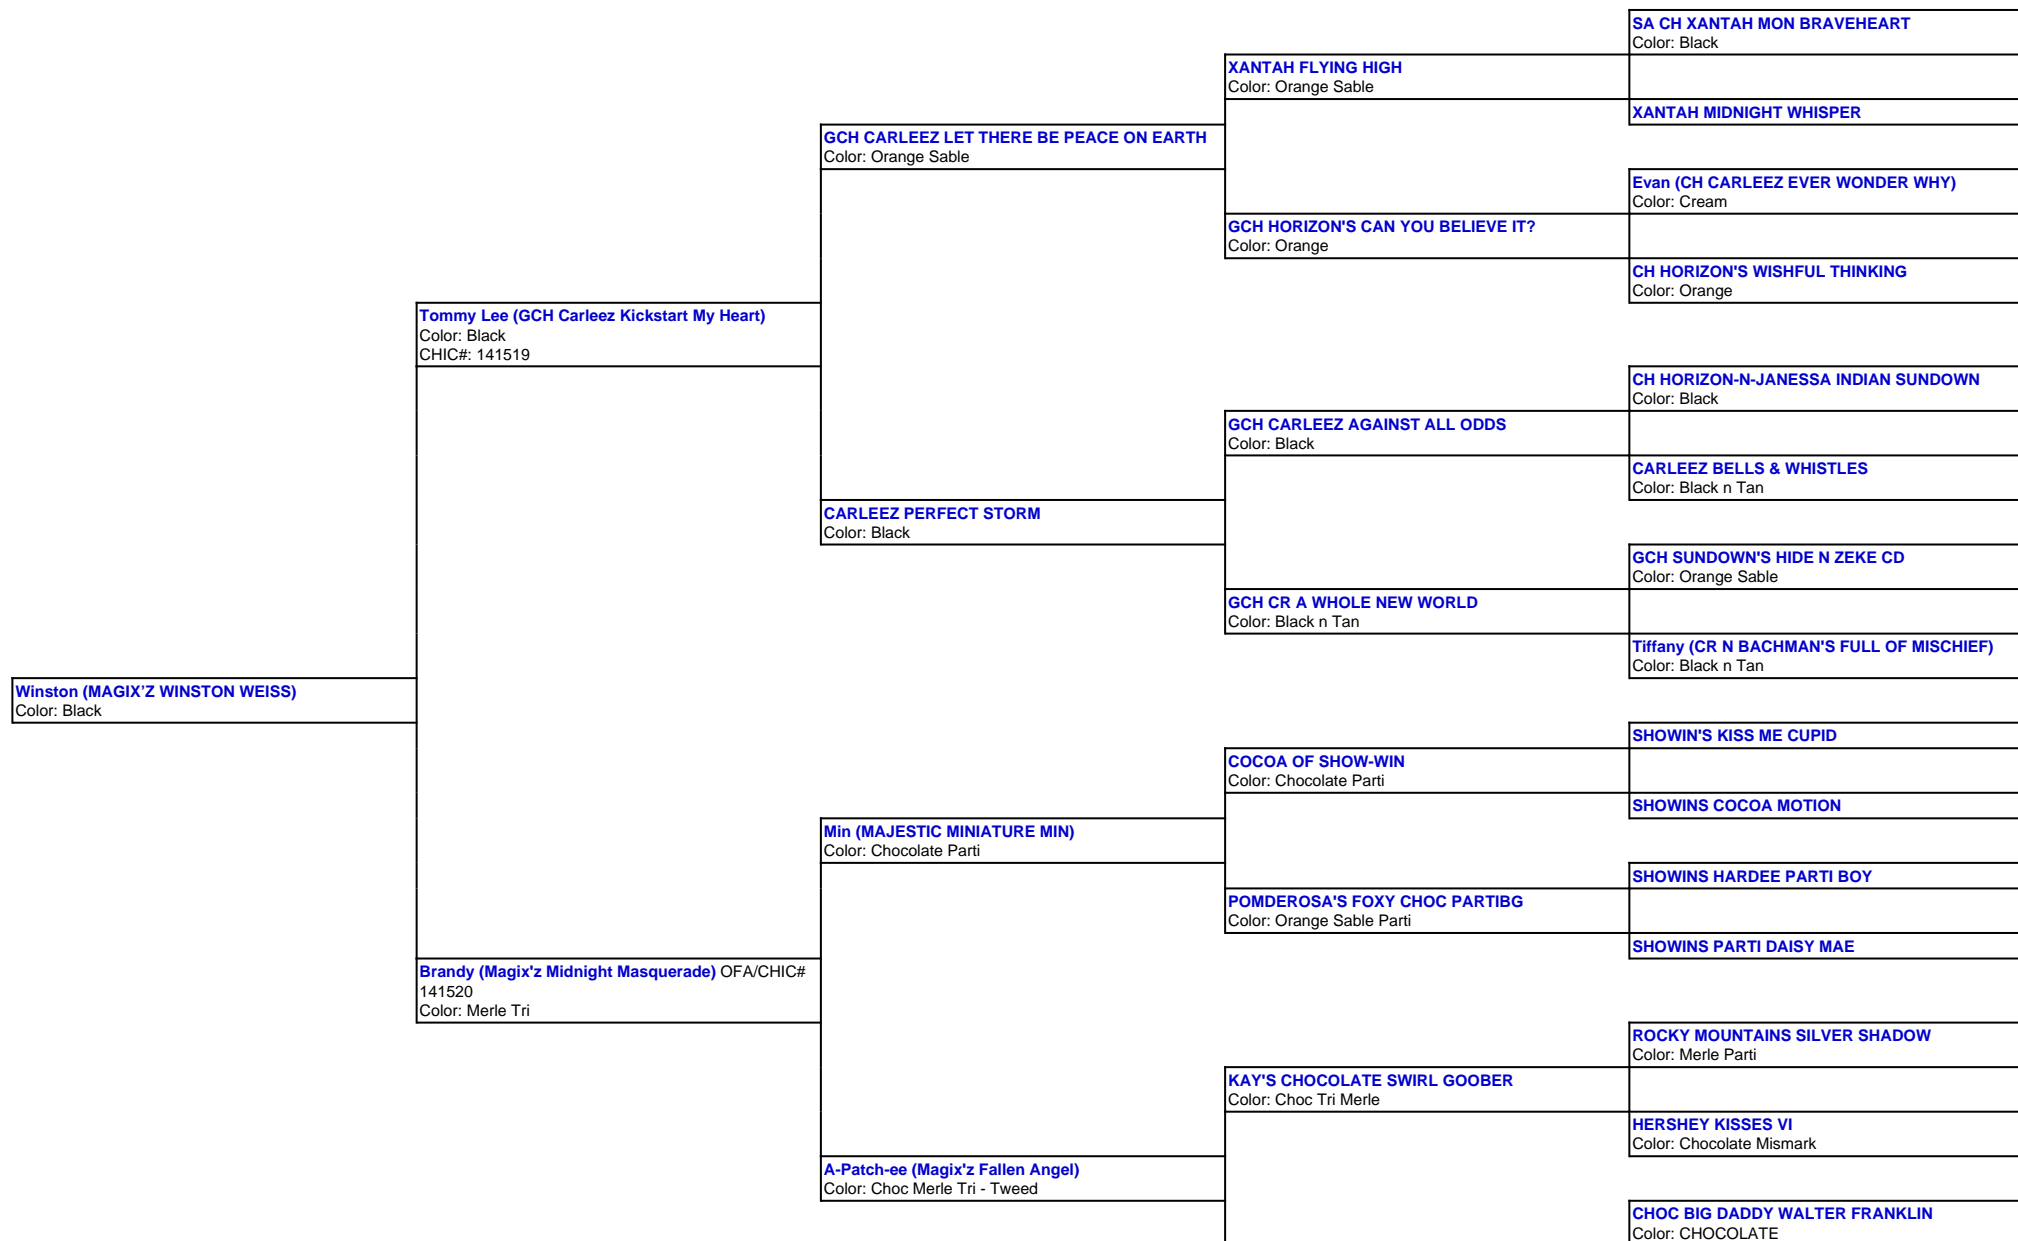

For a more detailed version of this pedigree:

<https://www.magixzpoms.com/profile/magix-z-winston-weiss>

Pedigree For:
Winston (MAGIX'Z WINSTON WEISS)

PRINCESS TASSIE

Color: Black n Tan

ASHLEY GABRIELLE'S HOLLYWOOD STAR

Color: Black Mismark