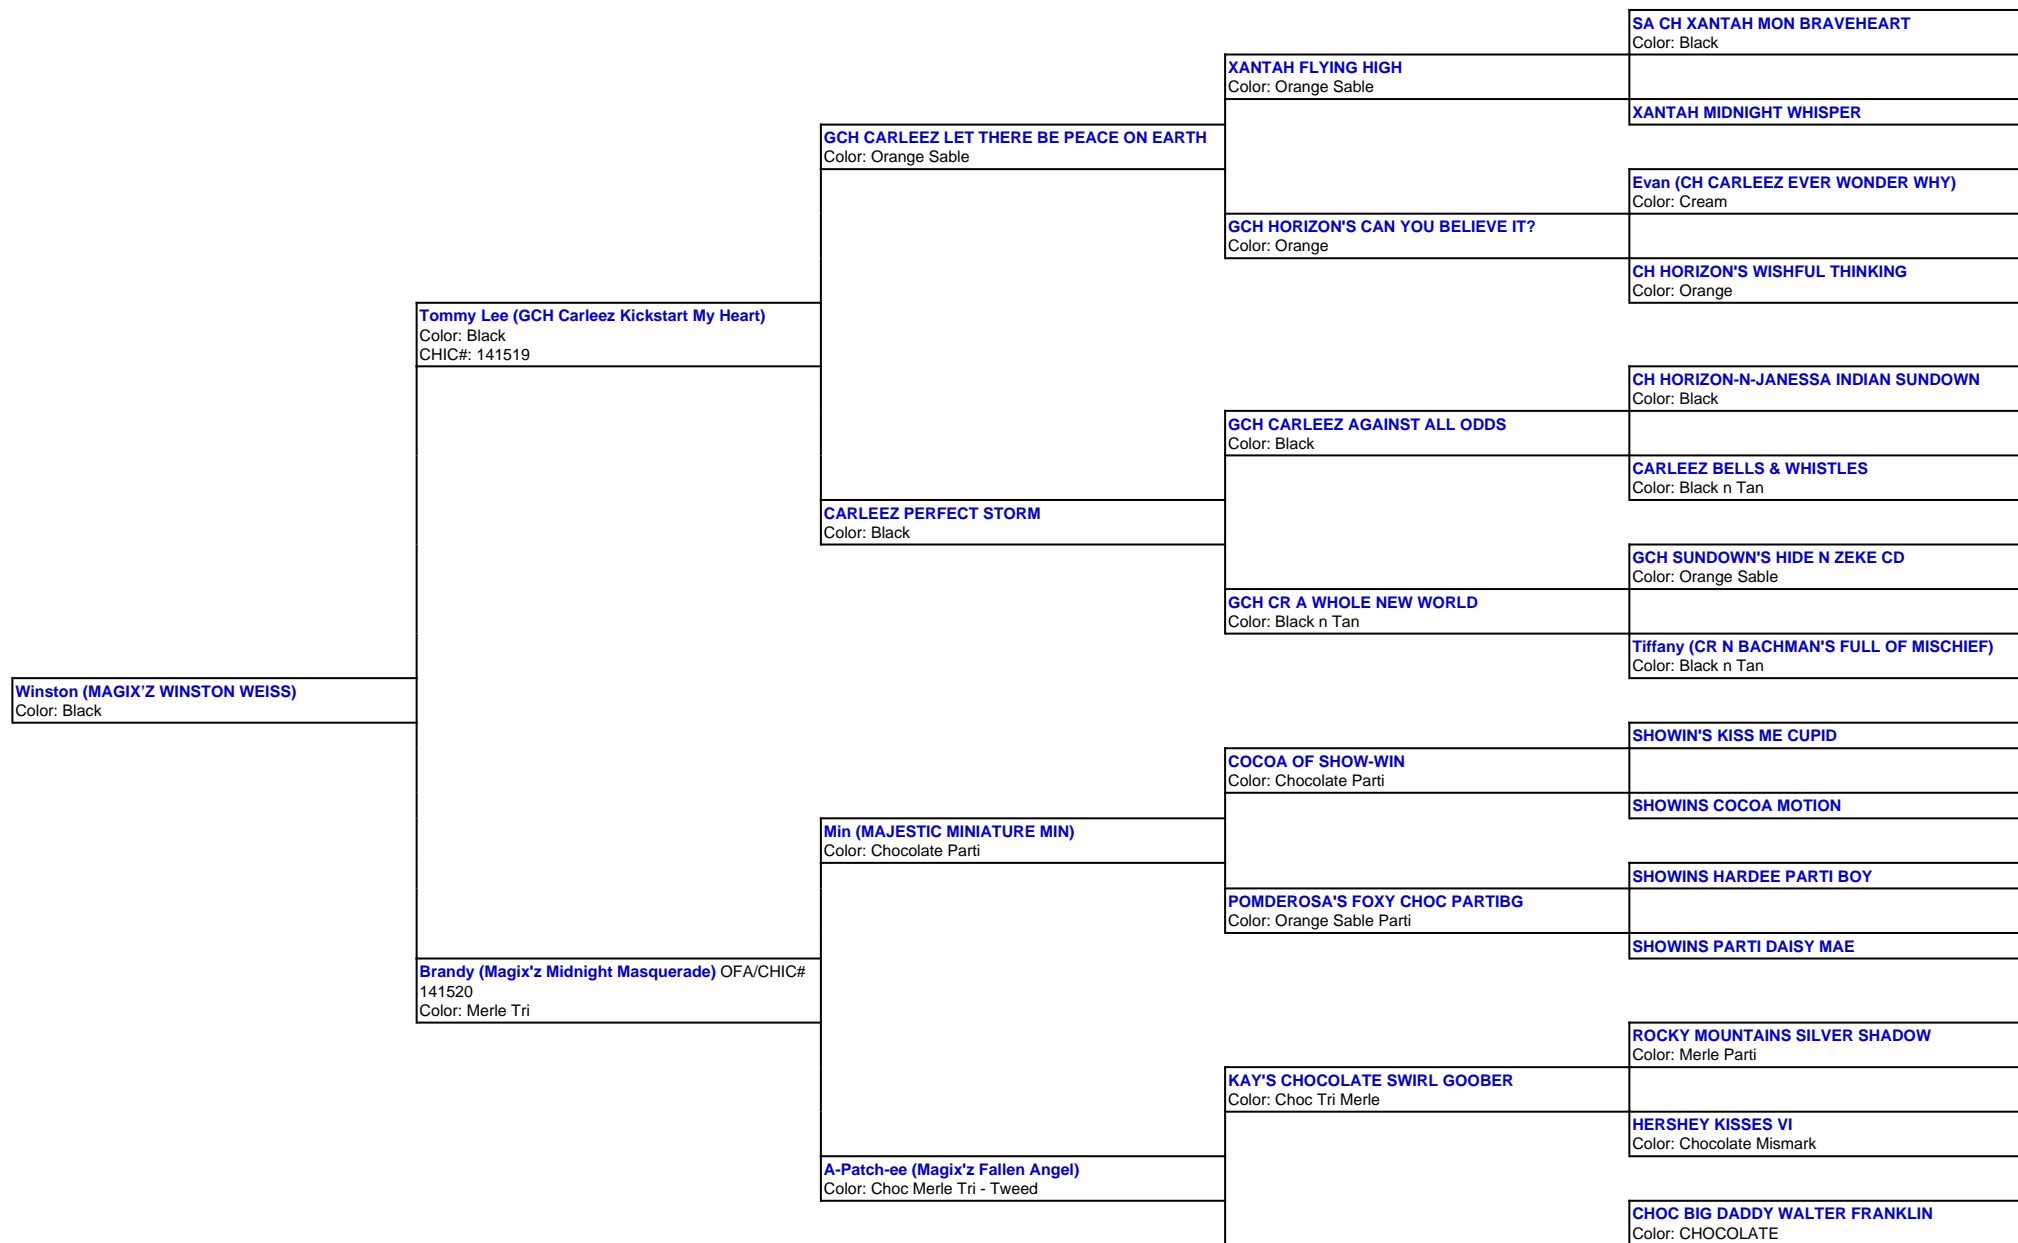

For a more detailed version of this pedigree:

<https://www.magixzpoms.com/profile/magix-z-winston-weiss>

Pedigree For:  
Winston (MAGIX'Z WINSTON WEISS)

**PRINCESS TASSIE**

Color: Black n Tan

**ASHLEY GABRIELLE'S HOLLYWOOD STAR**

Color: Black Mismark