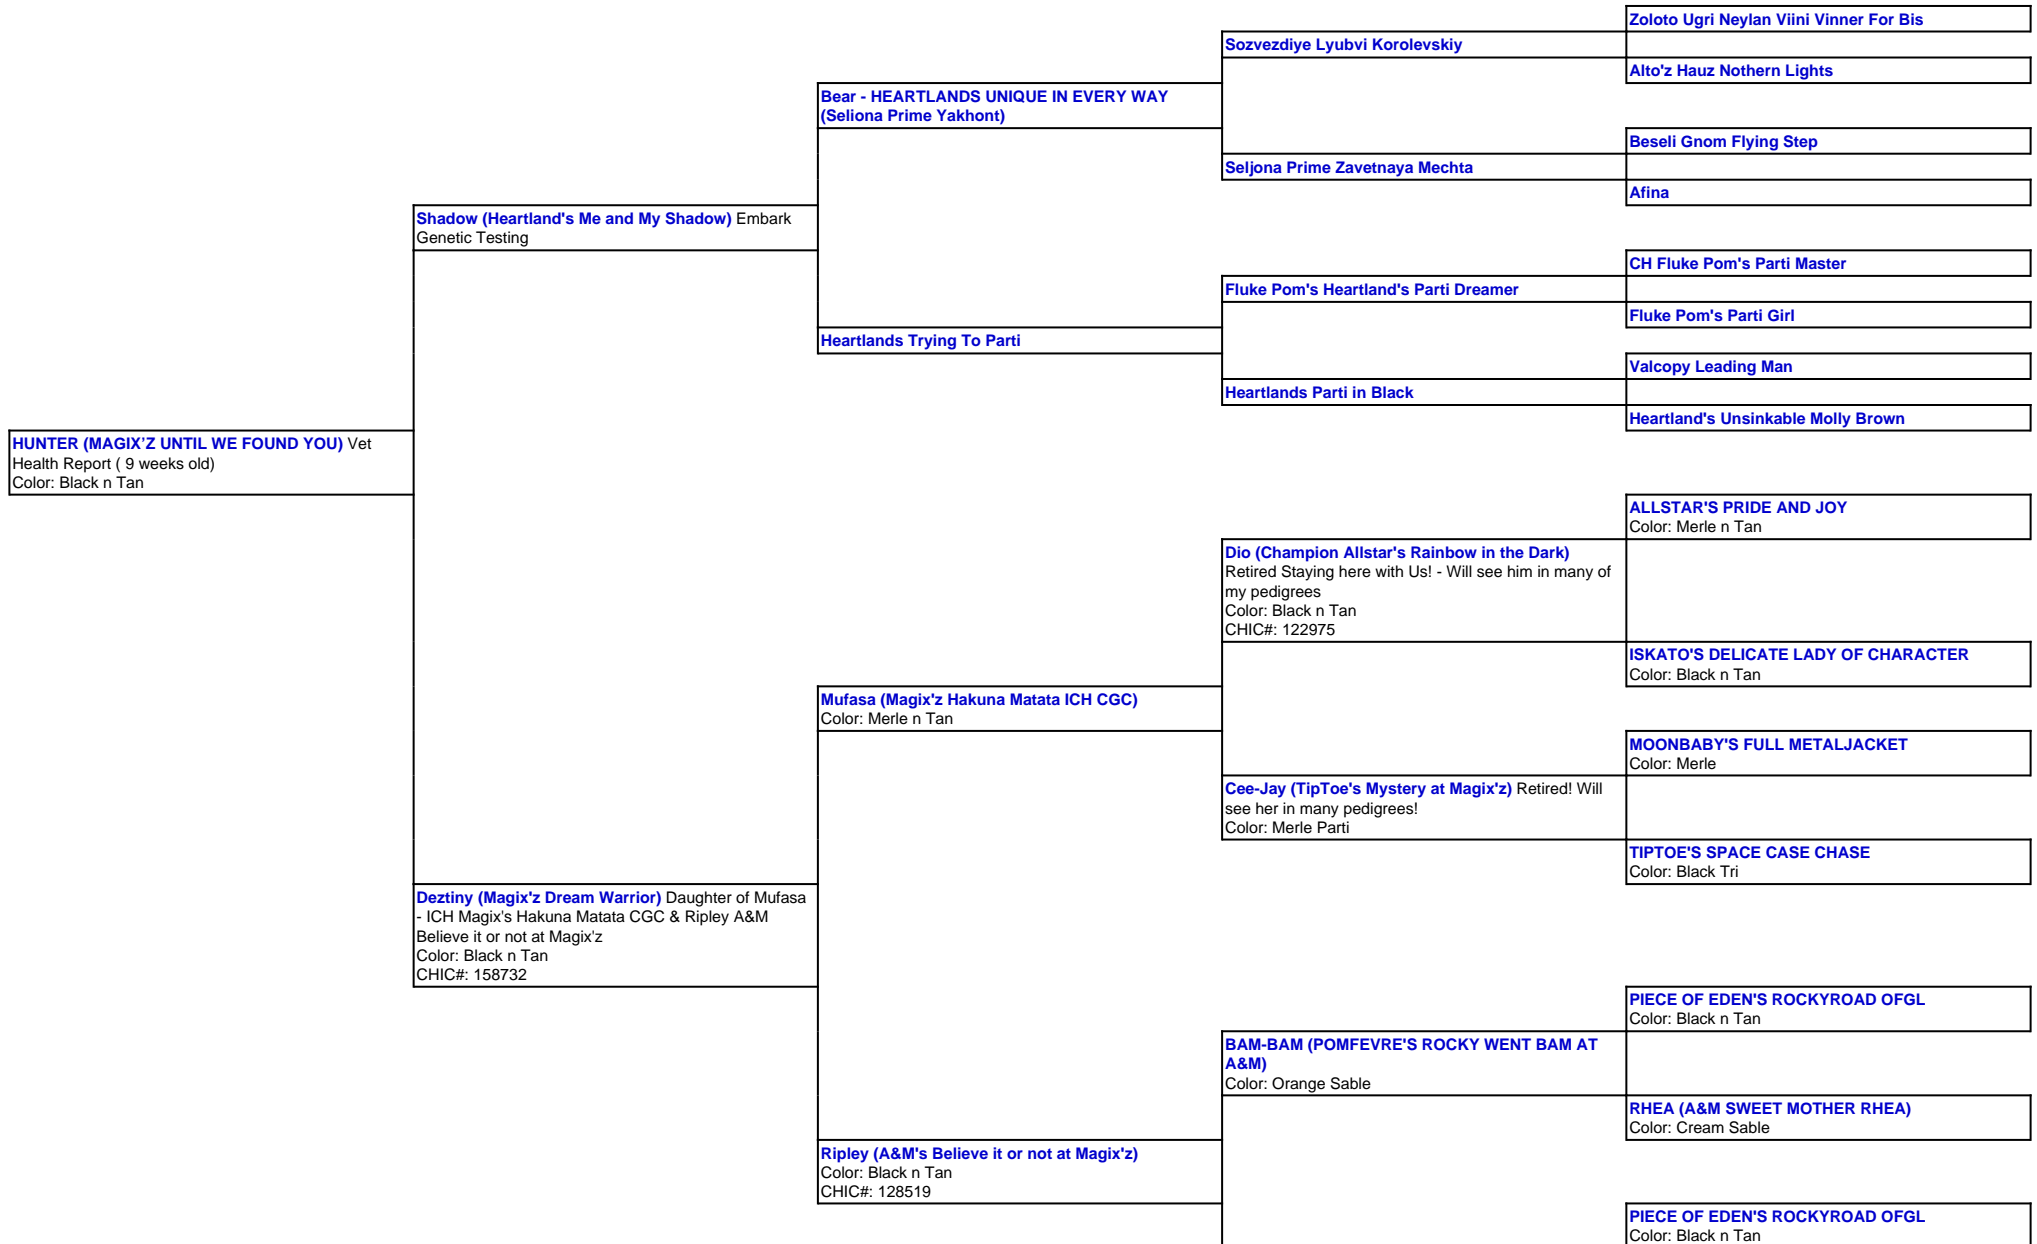

For a more detailed version of this pedigree:

<https://www.magixzpoms.com/profile/magix-z-until-we-found-you>

Pedigree For:
HUNTER (MAGIX'Z UNTIL WE FOUND YOU)

KAYLA (A&M'S KUTIE KAYLA)
Color: Orange Sable

ENNA (ANGELIC NOBLE ENNA)
Color: Sable