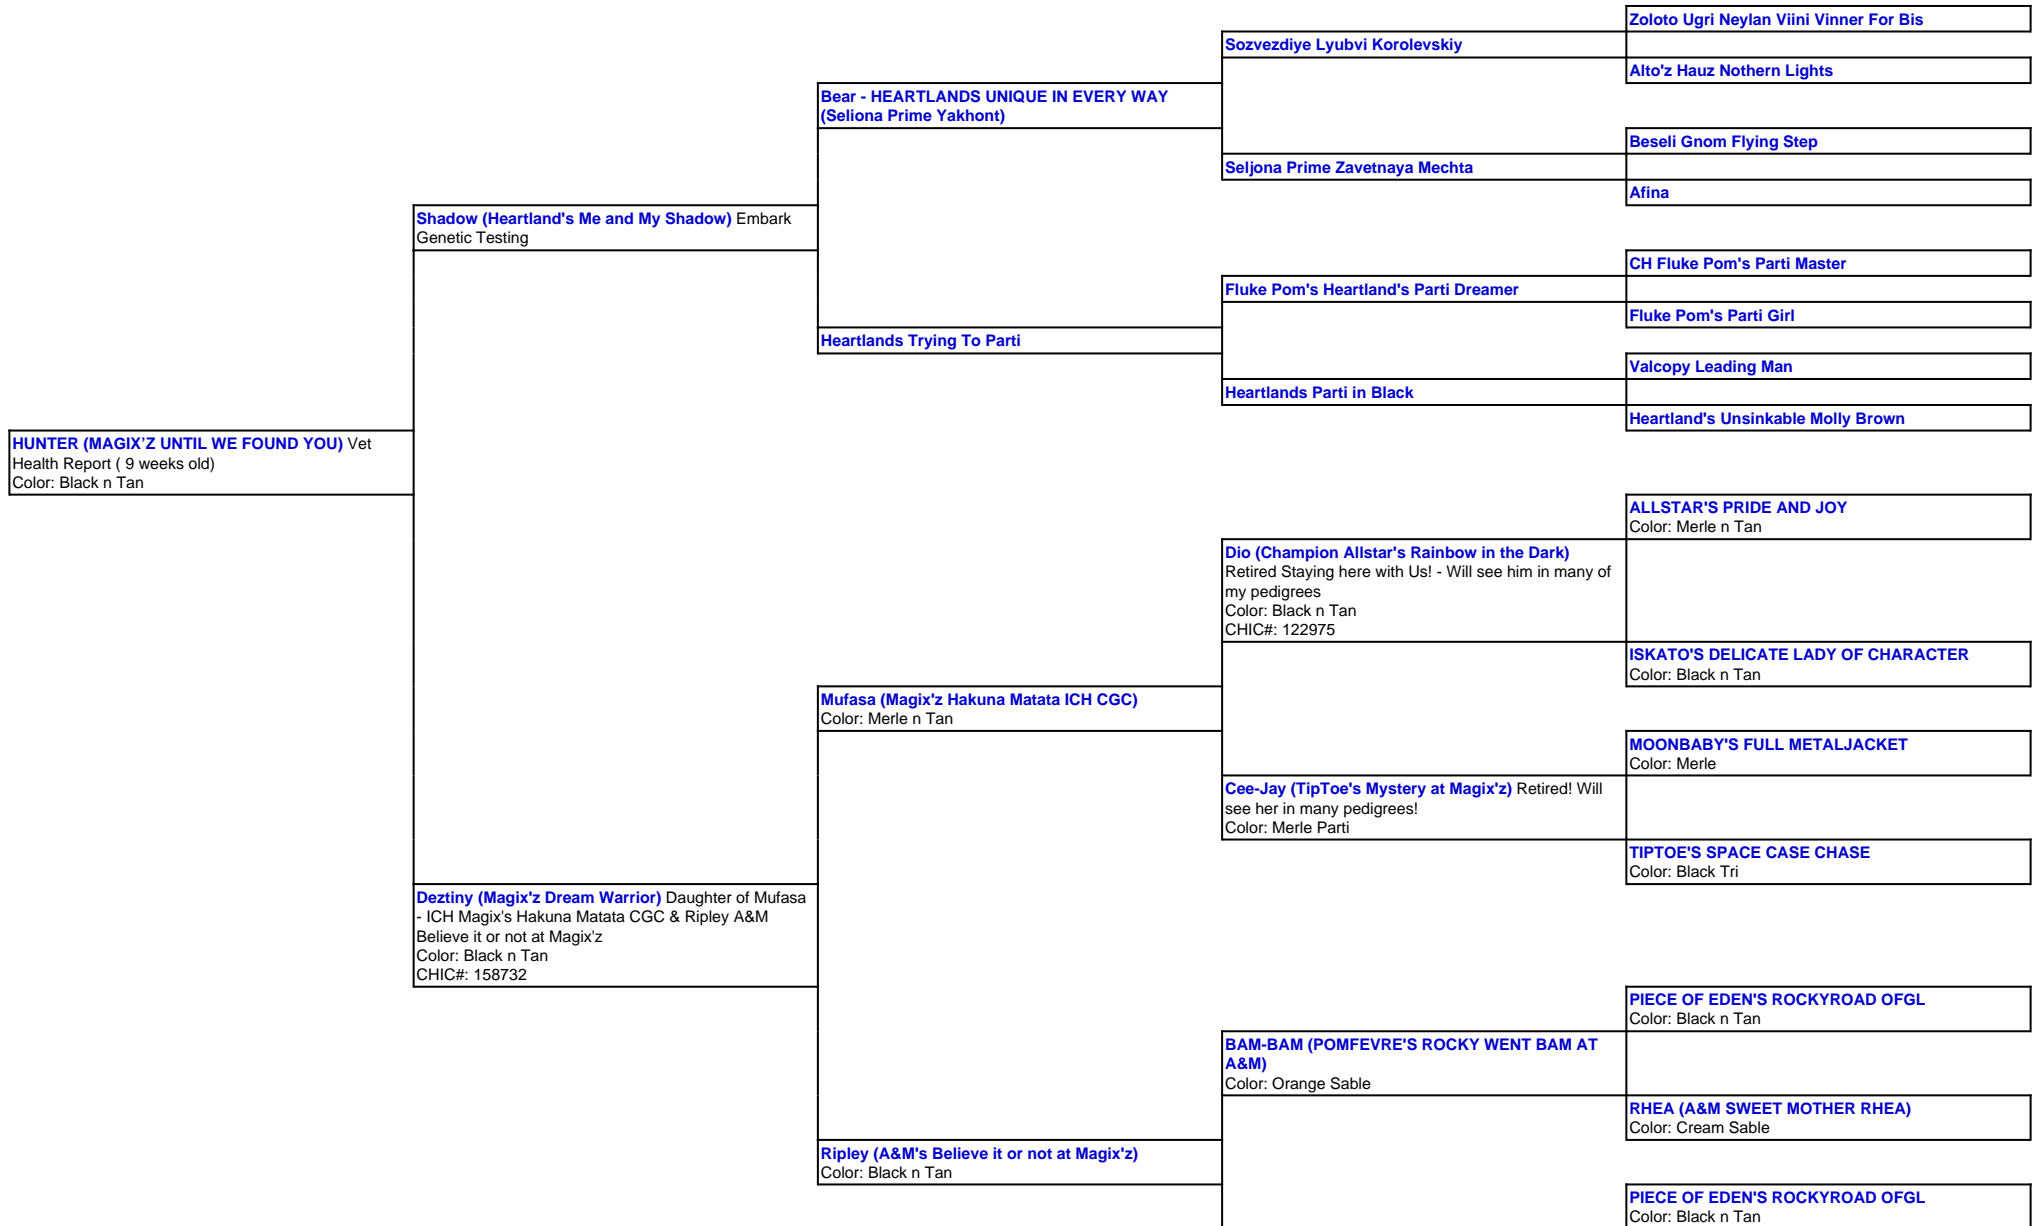

For a more detailed version of this pedigree:

<https://www.magixzpoms.com/profile/magix-z-until-we-found-you>

Pedigree For:
HUNTER (MAGIX'Z UNTIL WE FOUND YOU)

KAYLA (A&M'S KUTIE KAYLA)
Color: Orange Sable

ENNA (ANGELIC NOBLE ENNA)
Color: Sable