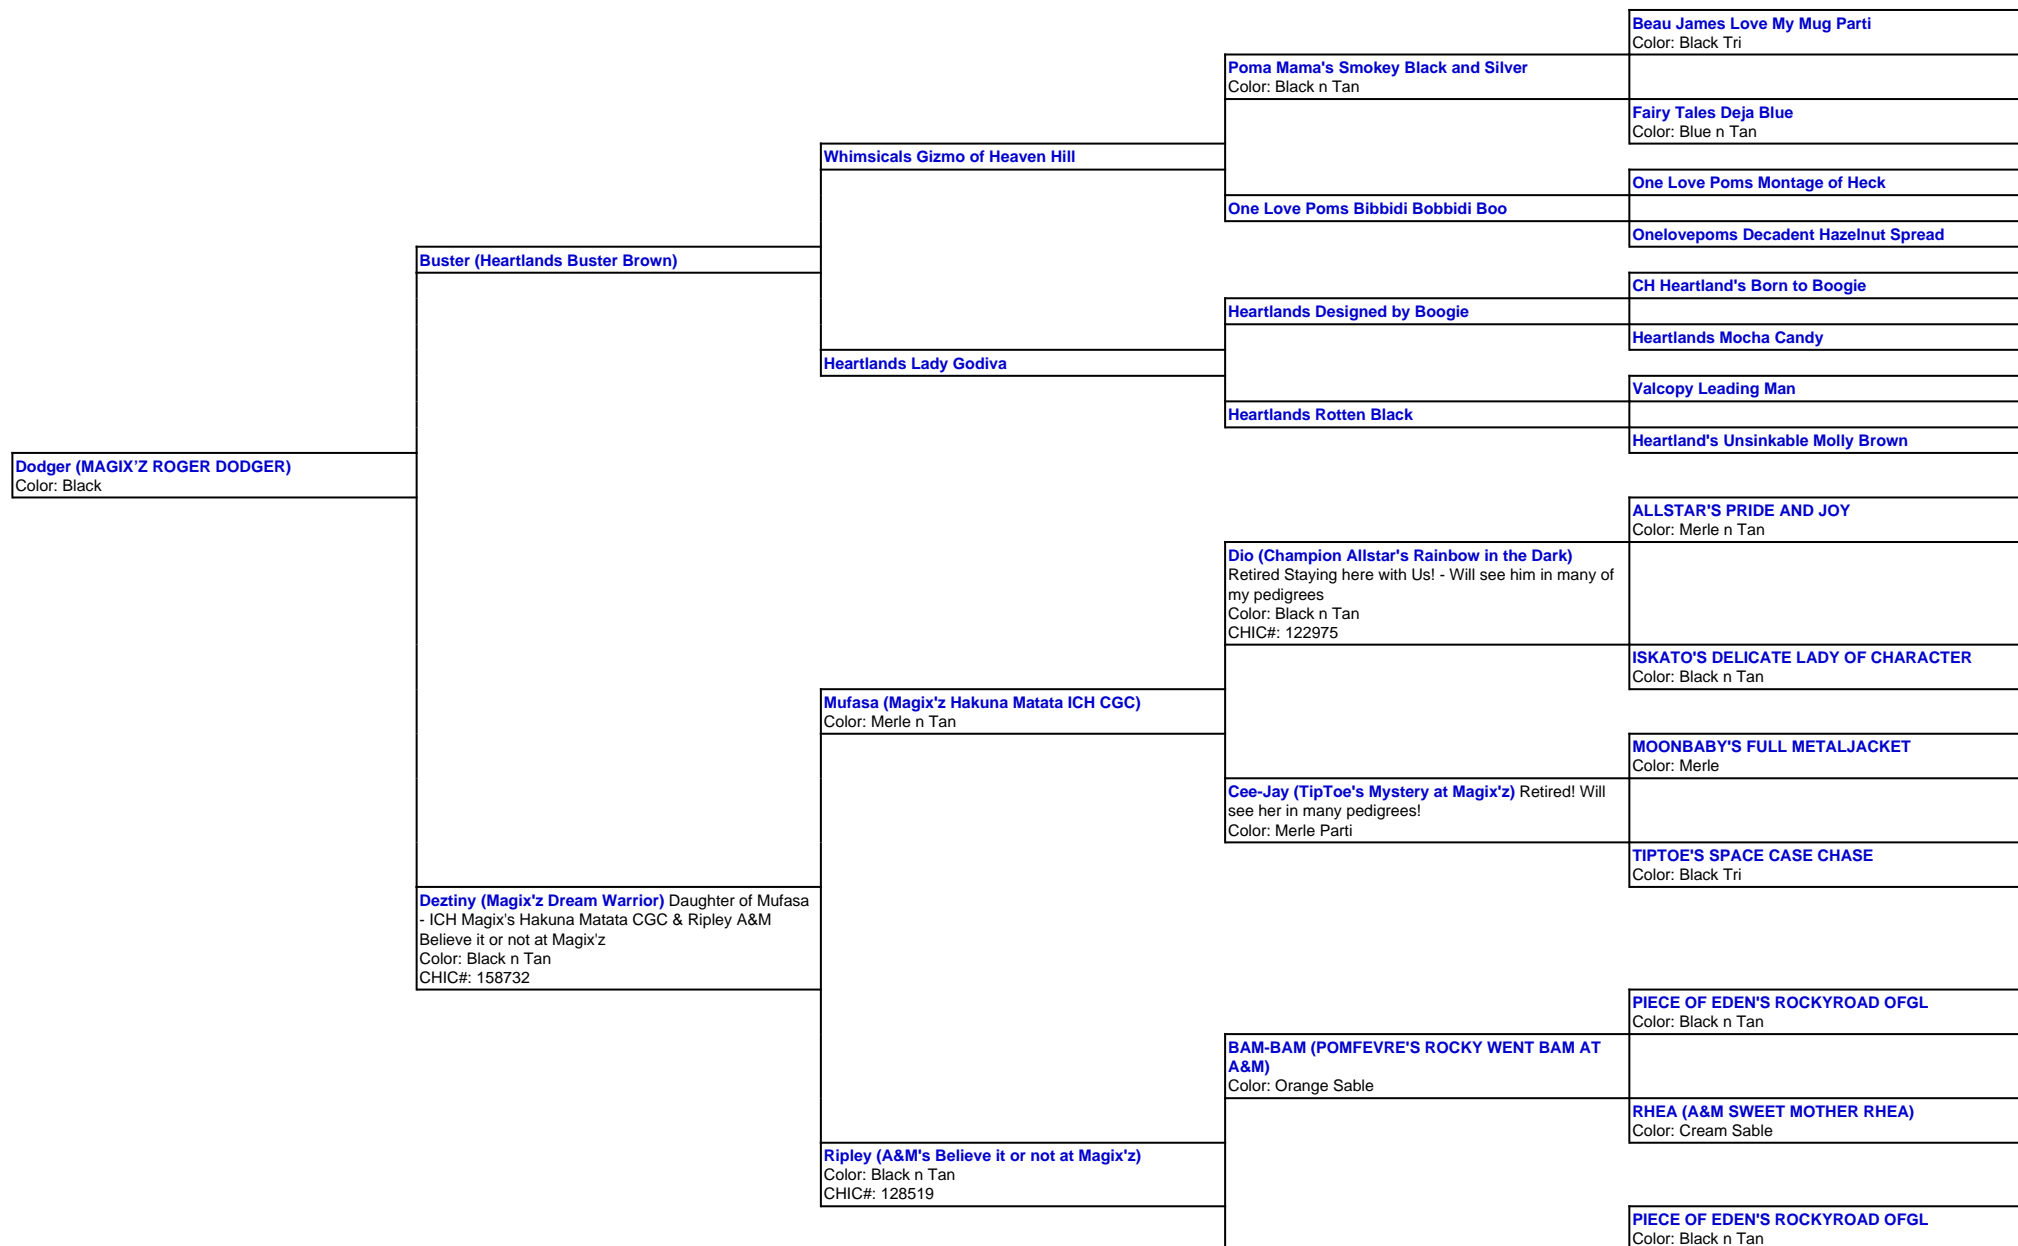

For a more detailed version of this pedigree:

<https://www.magixzpoms.com/profile/magix-z-roger-dodger>

Pedigree For:
Dodger (MAGIX'Z ROGER DODGER)

KAYLA (A&M'S KUTIE KAYLA)
Color: Orange Sable

ENNA (ANGELIC NOBLE ENNA)
Color: Sable