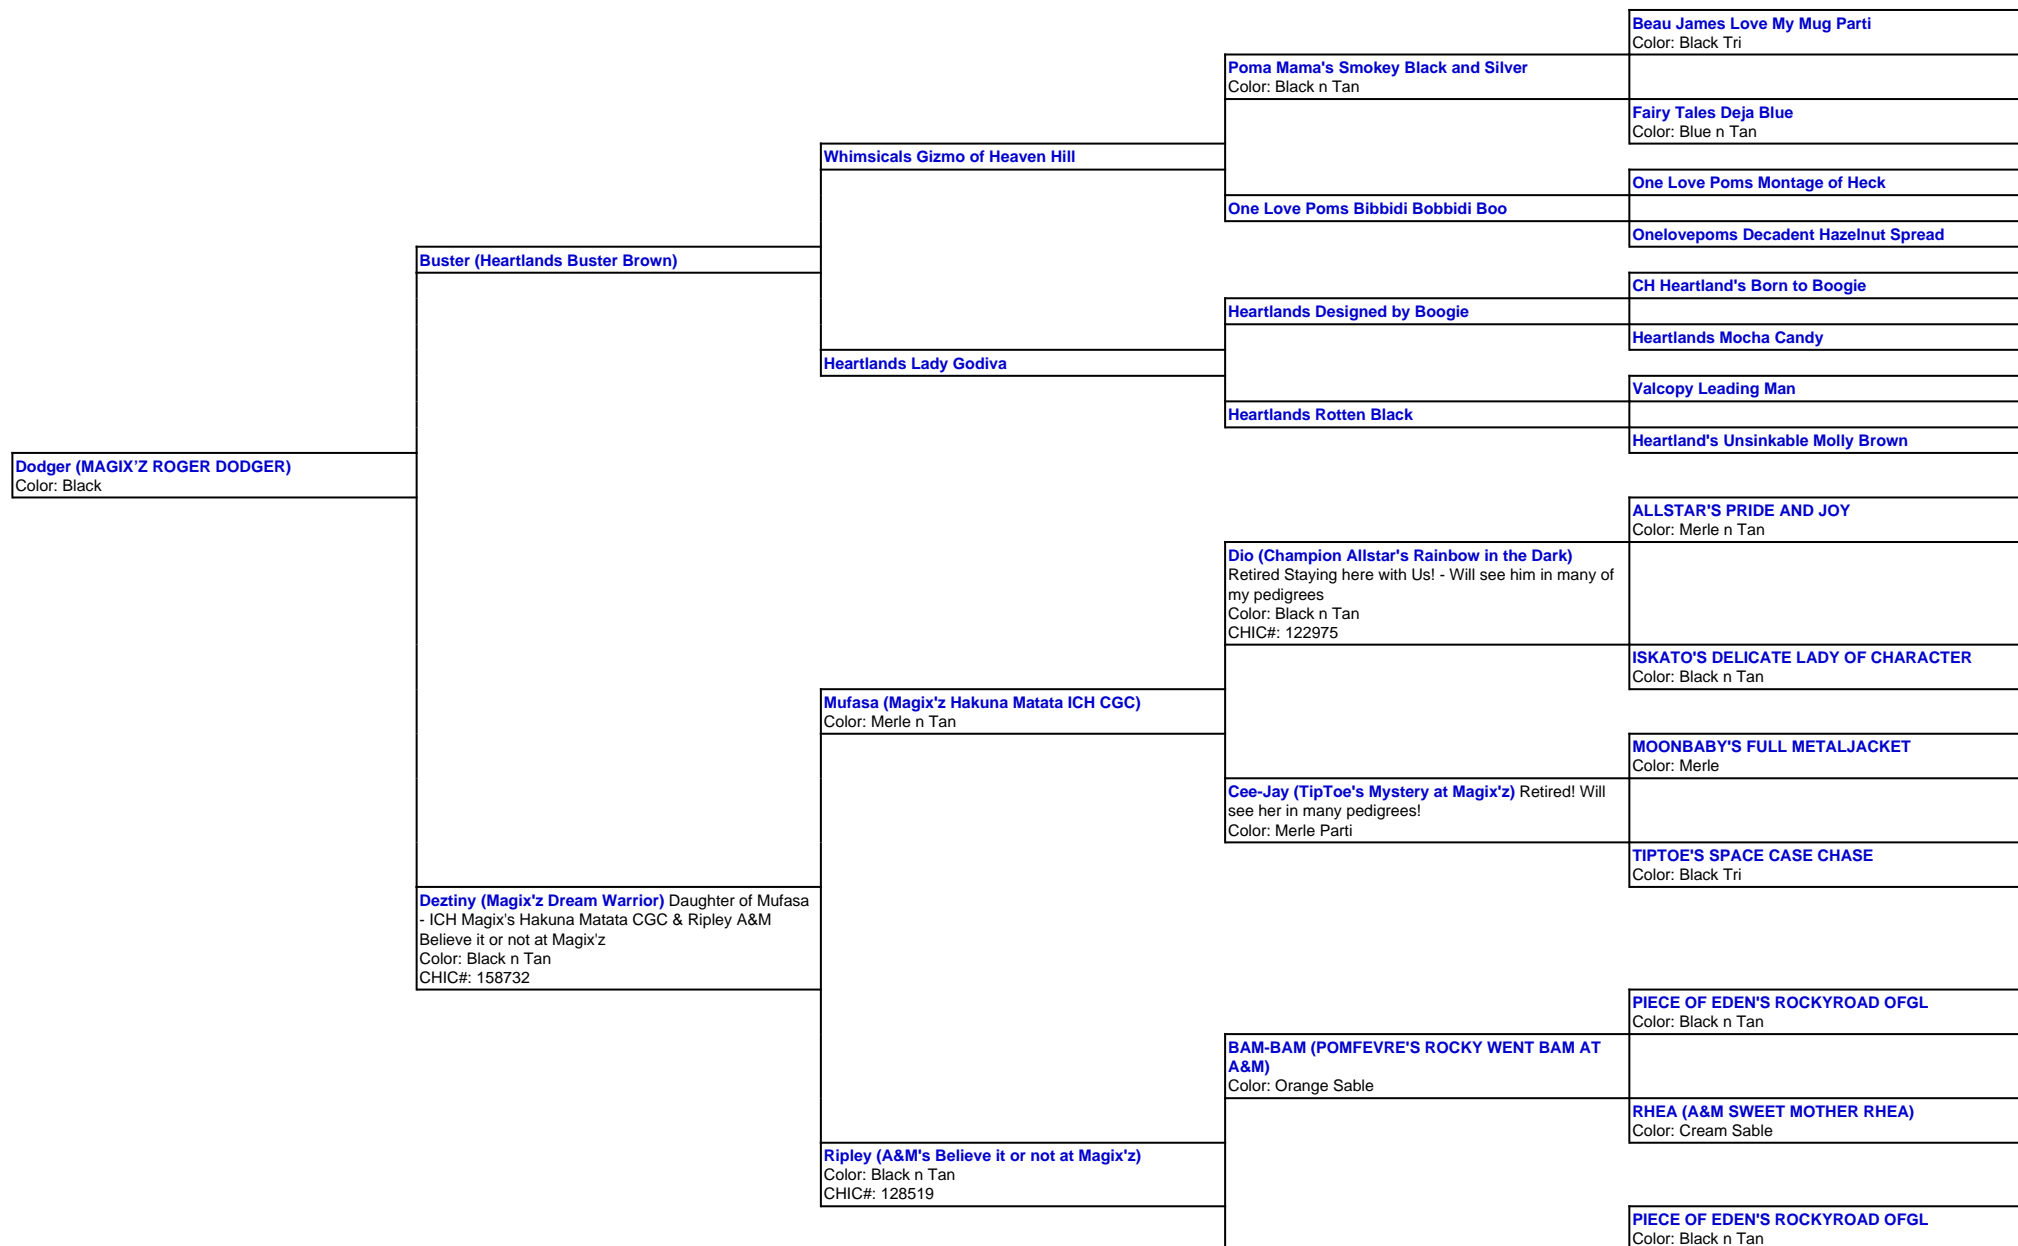

For a more detailed version of this pedigree:

<https://www.magixzpoms.com/profile/magix-z-roger-dodger>

Pedigree For:  
Dodger (MAGIX'Z ROGER DODGER)

**KAYLA (A&M'S KUTIE KAYLA)**  
Color: Orange Sable

**ENNA (ANGELIC NOBLE ENNA)**  
Color: Sable