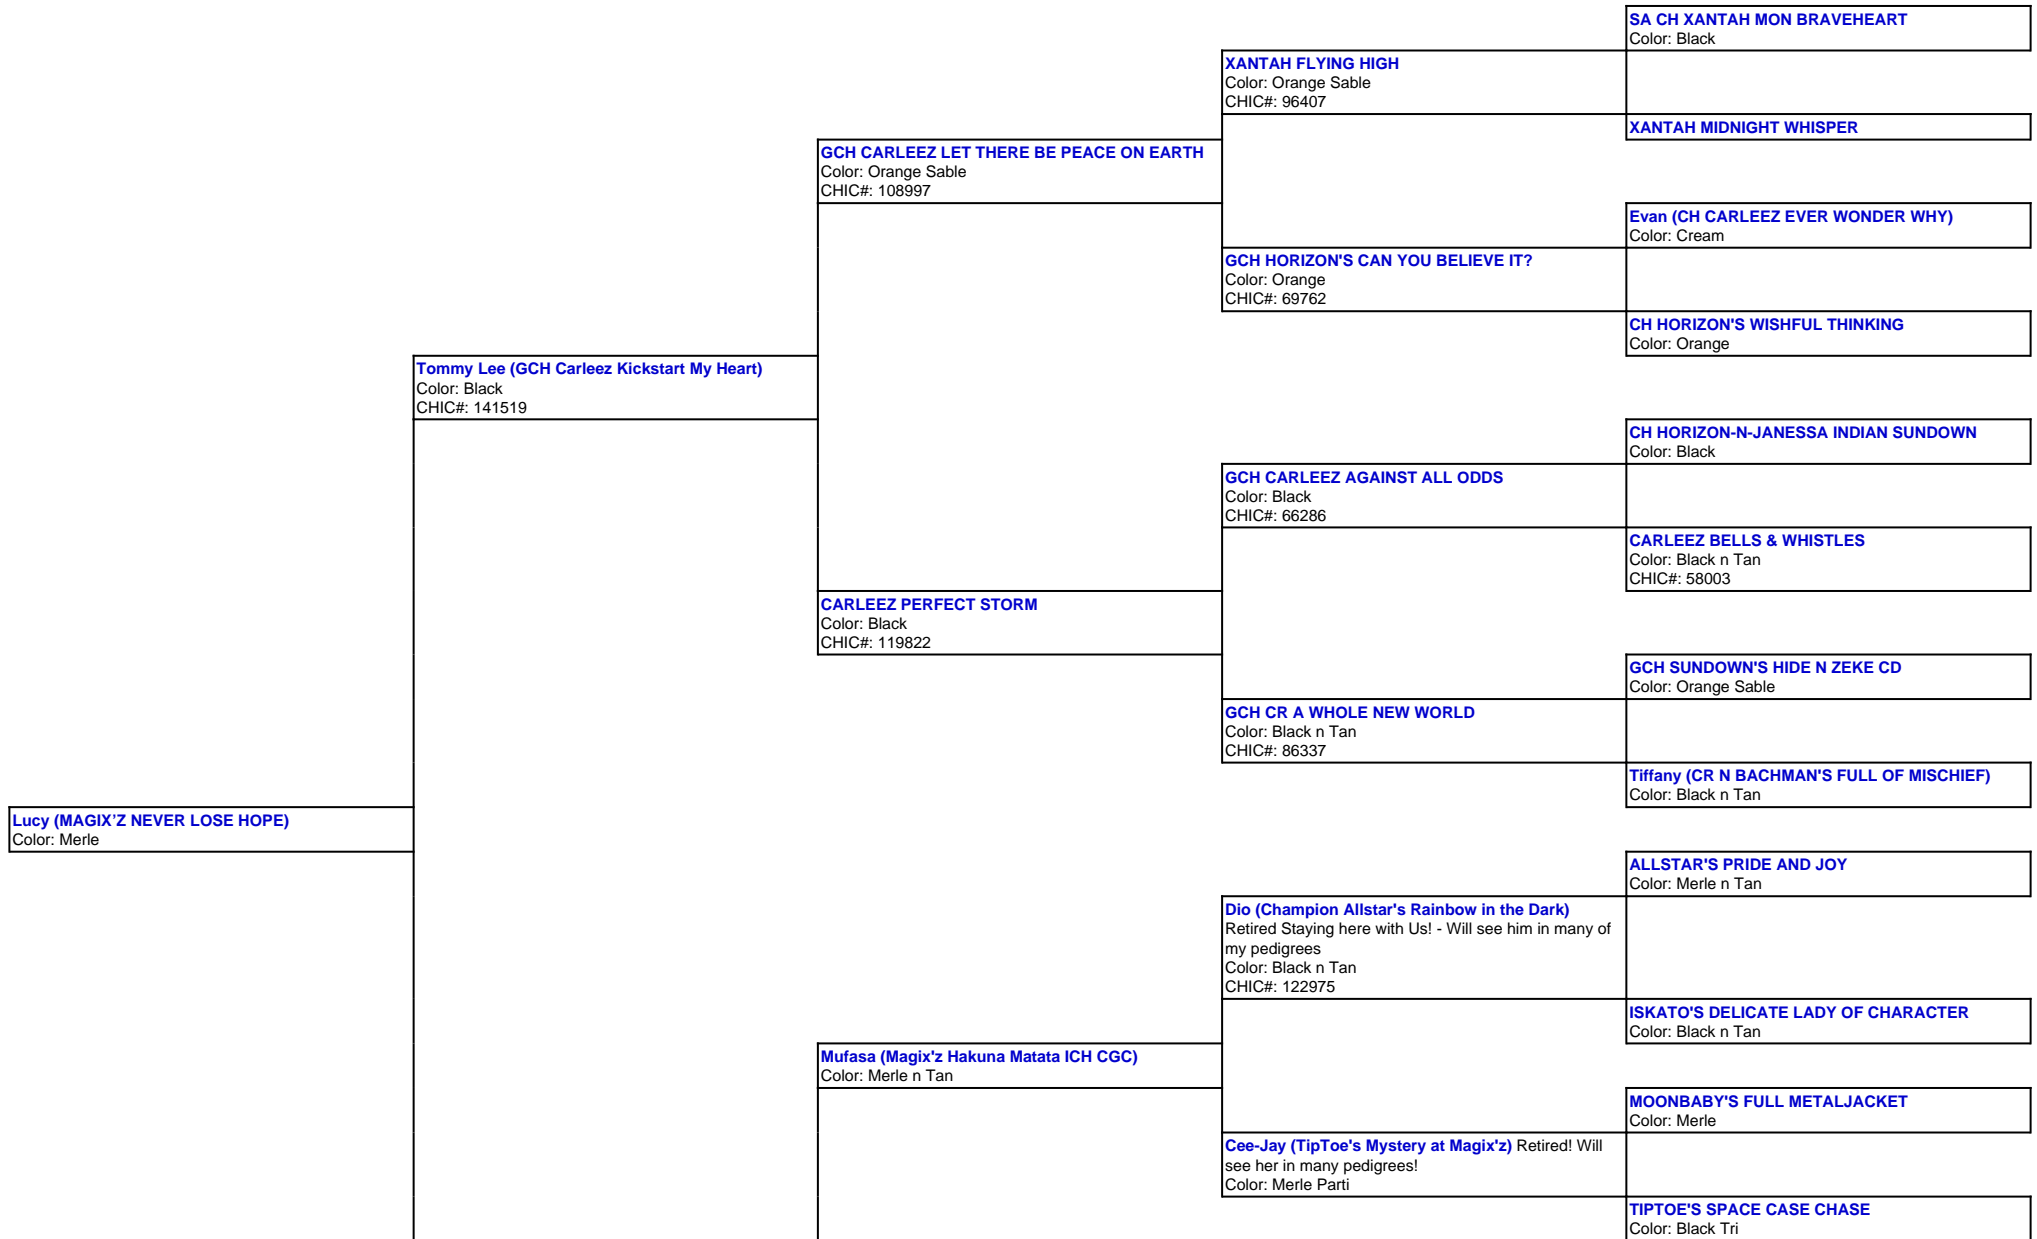

For a more detailed version of this pedigree:

<https://www.magixzpoms.com/profile/magix-z-never-lose-hope>

Pedigree For:  
Lucy (MAGIX'Z NEVER LOSE HOPE)

**Jazz (Magix'z A Whole New World BCAT)**  
Color: Merle Tri  
CHIC#: 171242

**Rumour (Magix'z Go Your Own Way!)**  
Color: Black n Tan  
CHIC#: 154184

**Tommy Lee (GCH Carleez Kickstart My Heart)**  
Color: Black  
CHIC#: 141519

**Skittles (A&M Taste the Rainbow at Magix'z)**  
Color: Merle Tri  
CHIC#: 141521

**GCH CARLEEZ LET THERE BE PEACE ON EARTH**  
Color: Orange Sable  
CHIC#: 108997

**CARLEEZ PERFECT STORM**  
Color: Black  
CHIC#: 119822

**Tyme (CHRIS-GIN'S JUST IN TYME AT A&M)**  
Color: Black

**Candy (Magix'z Candy Blue Kisses at A&M)**  
Color: Merle