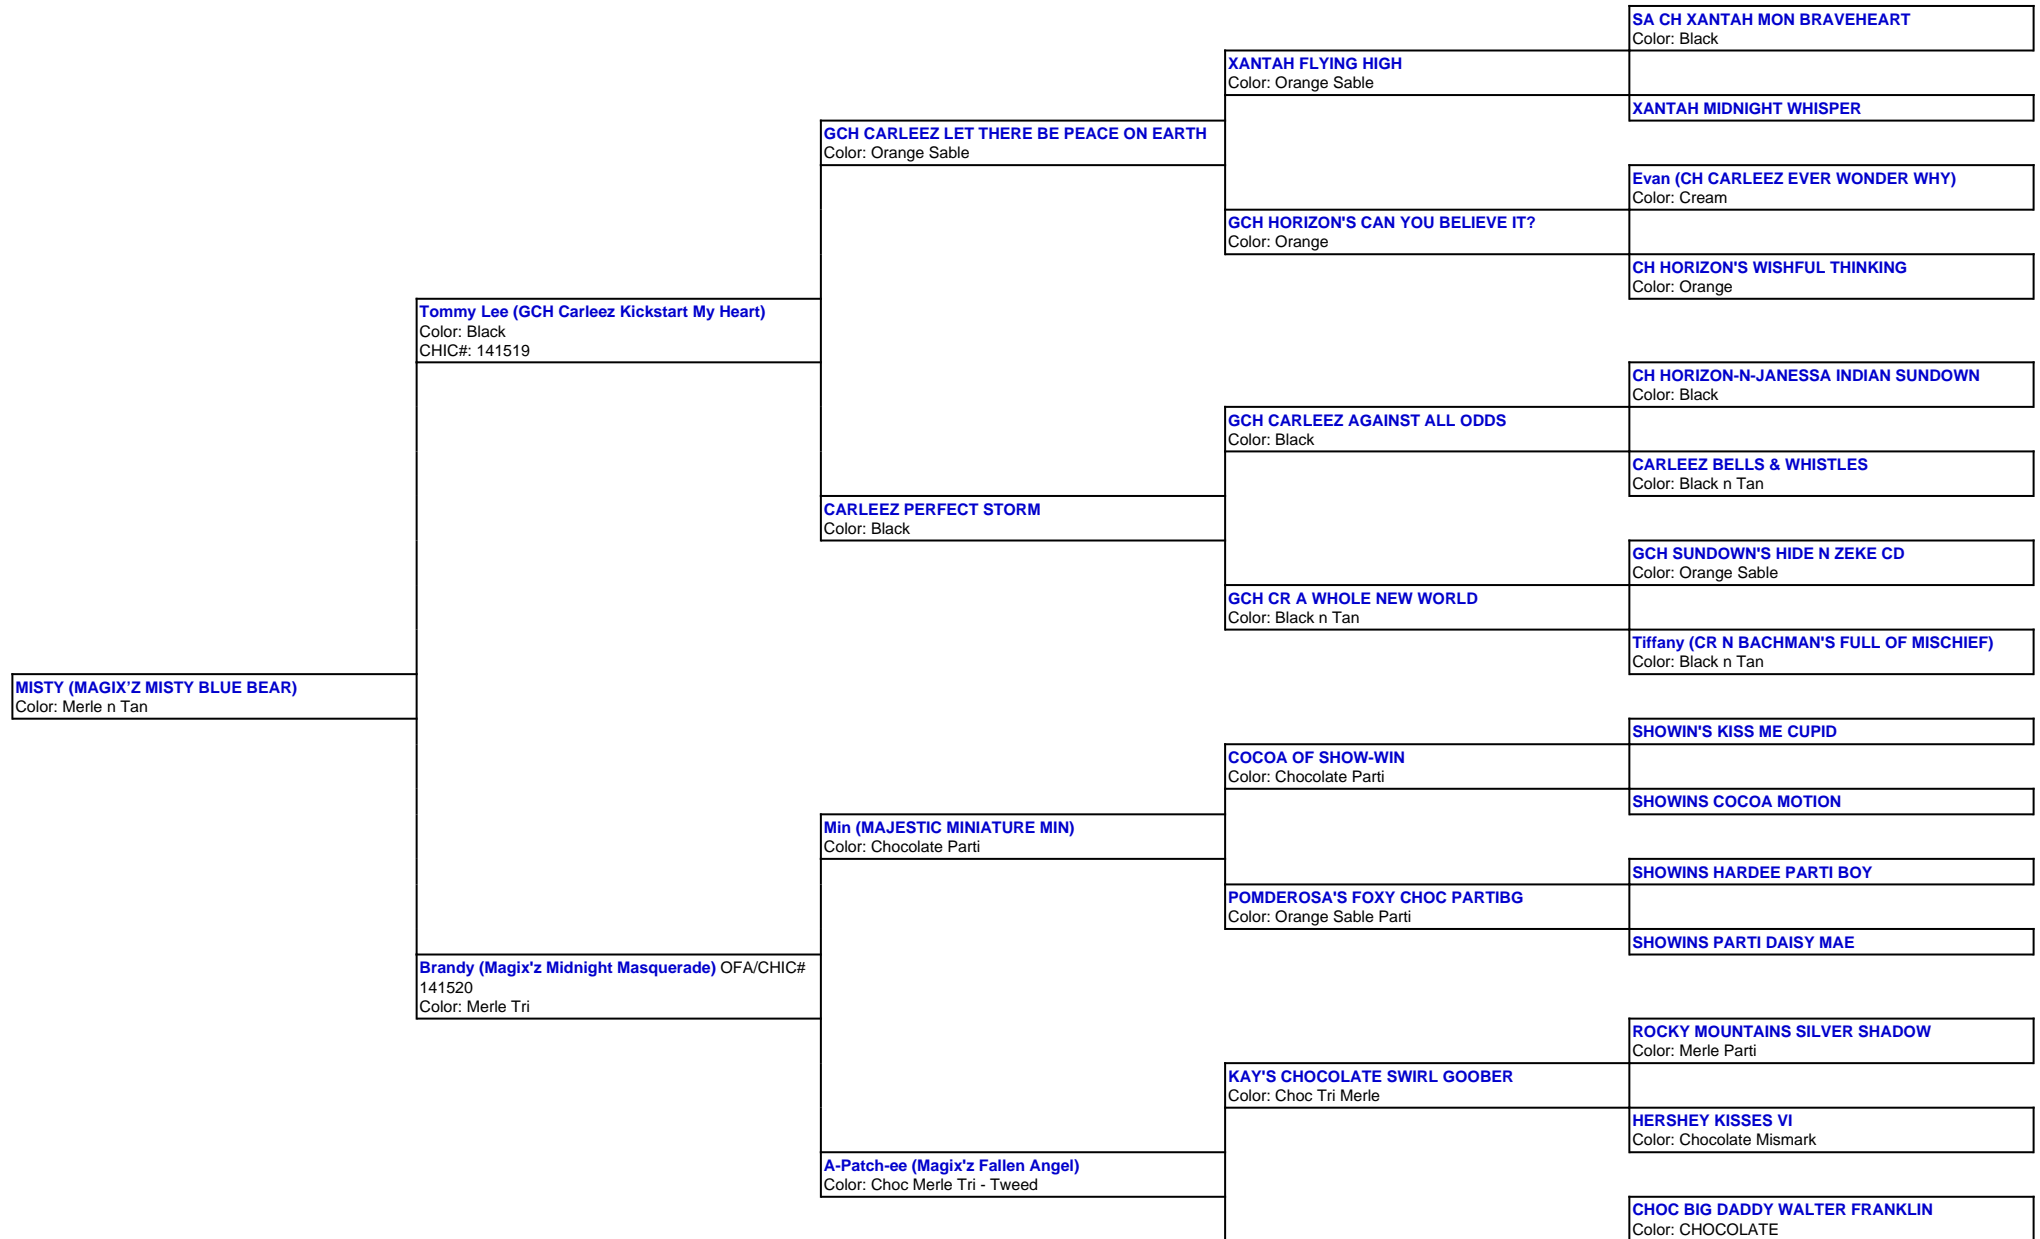

For a more detailed version of this pedigree:

<https://www.magixzpoms.com/profile/magix-z-misty-blue-bear>

Pedigree For:
MISTY (MAGIX'Z MISTY BLUE BEAR)

PRINCESS TASSIE

Color: Black n Tan

ASHLEY GABRIELLE'S HOLLYWOOD STAR

Color: Black Mismark