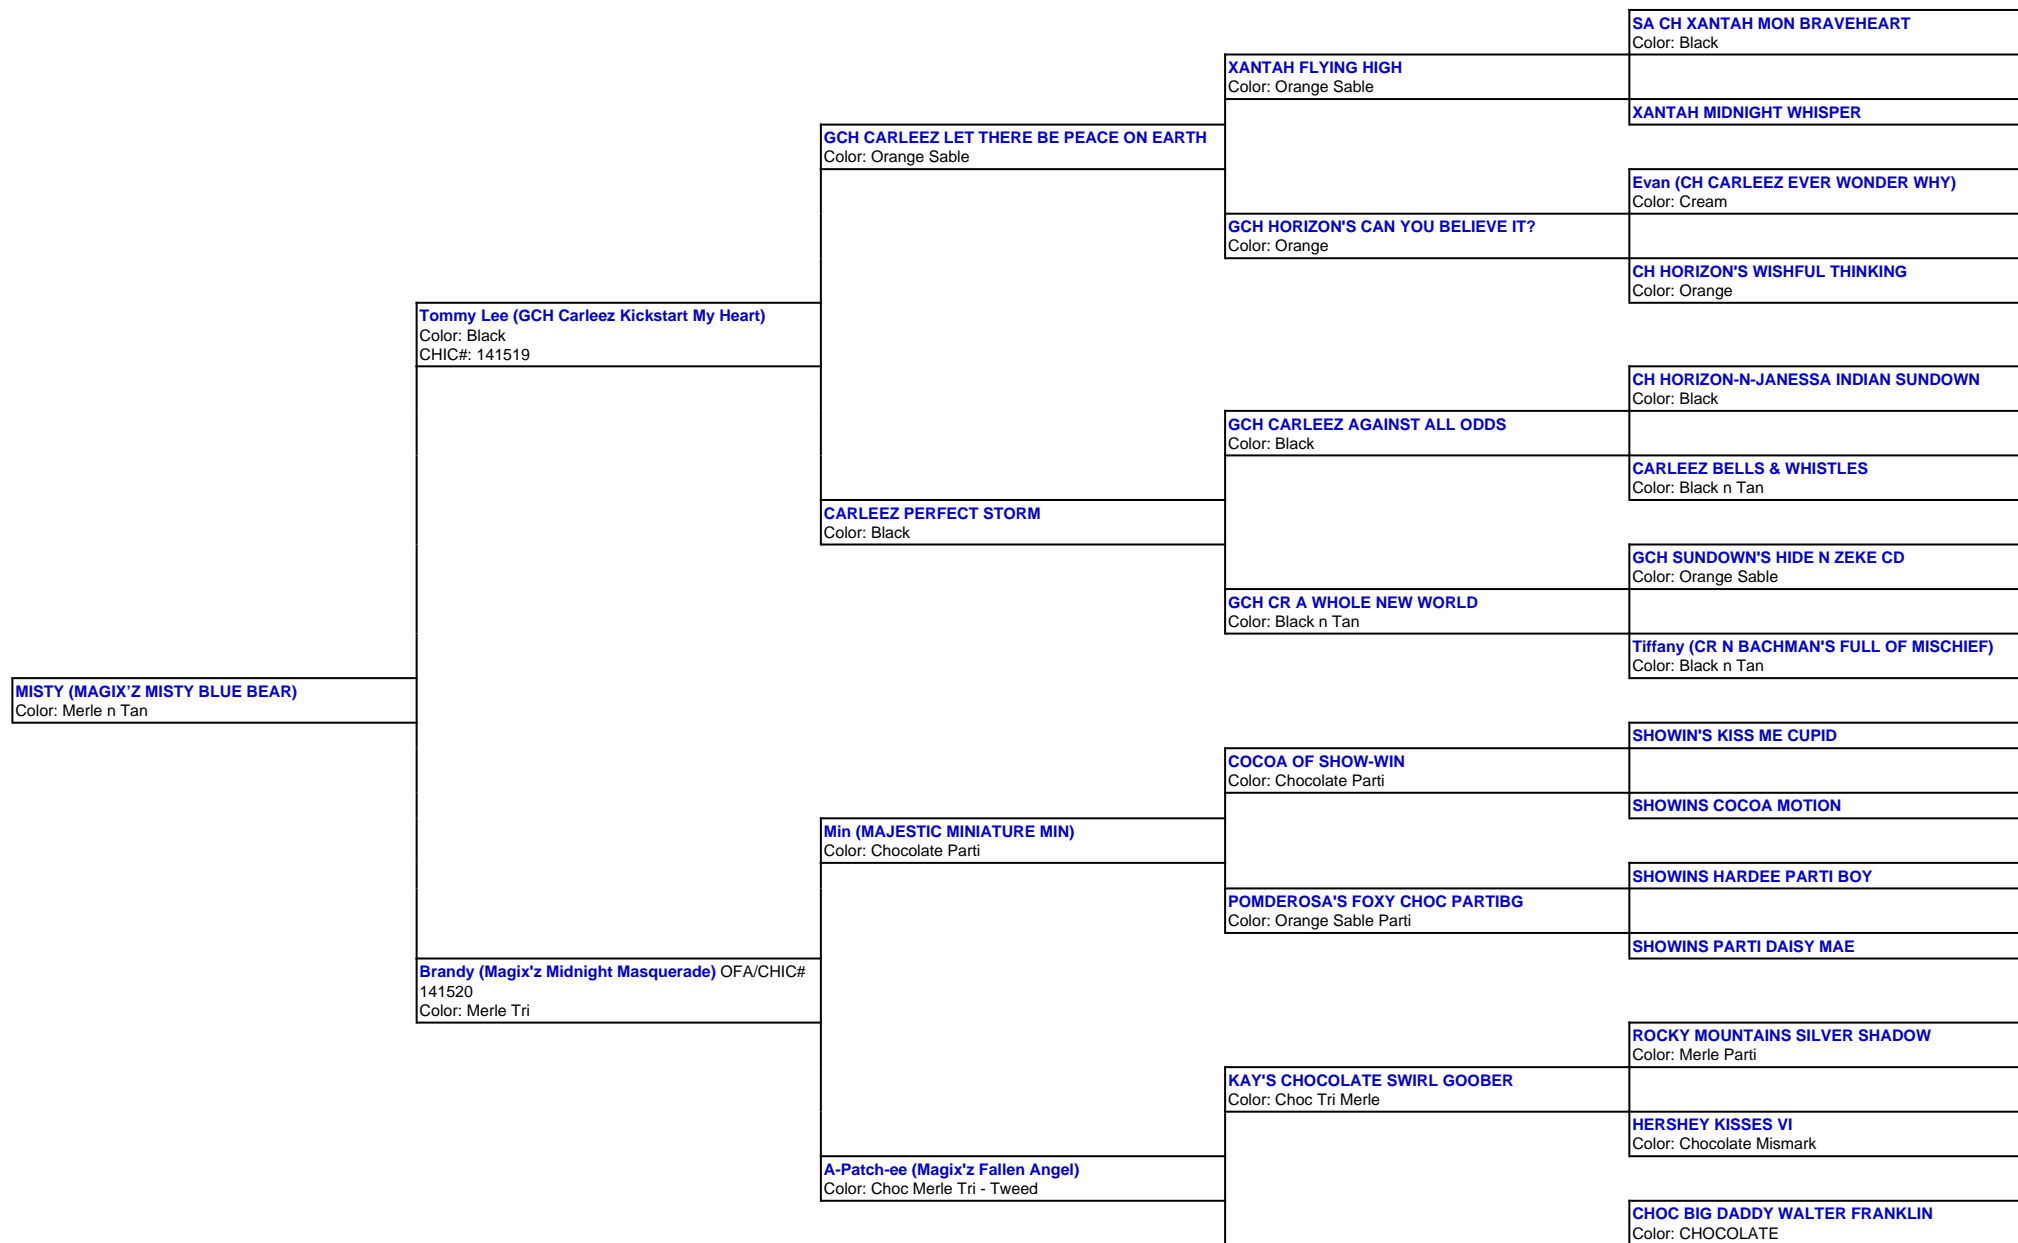

For a more detailed version of this pedigree:

<https://www.magixzpoms.com/profile/magix-z-misty-blue-bear>

Pedigree For:  
MISTY (MAGIX'Z MISTY BLUE BEAR)

**SA CH XANTAH MON BRAVEHEART**  
Color: Black

**XANTAH FLYING HIGH**  
Color: Orange Sable

**XANTAH MIDNIGHT WHISPER**

**GCH CARLEEZ LET THERE BE PEACE ON EARTH**  
Color: Orange Sable

**Evan (CH CARLEEZ EVER WONDER WHY)**  
Color: Cream

**GCH HORIZON'S CAN YOU BELIEVE IT?**  
Color: Orange

**CH HORIZON'S WISHFUL THINKING**  
Color: Orange