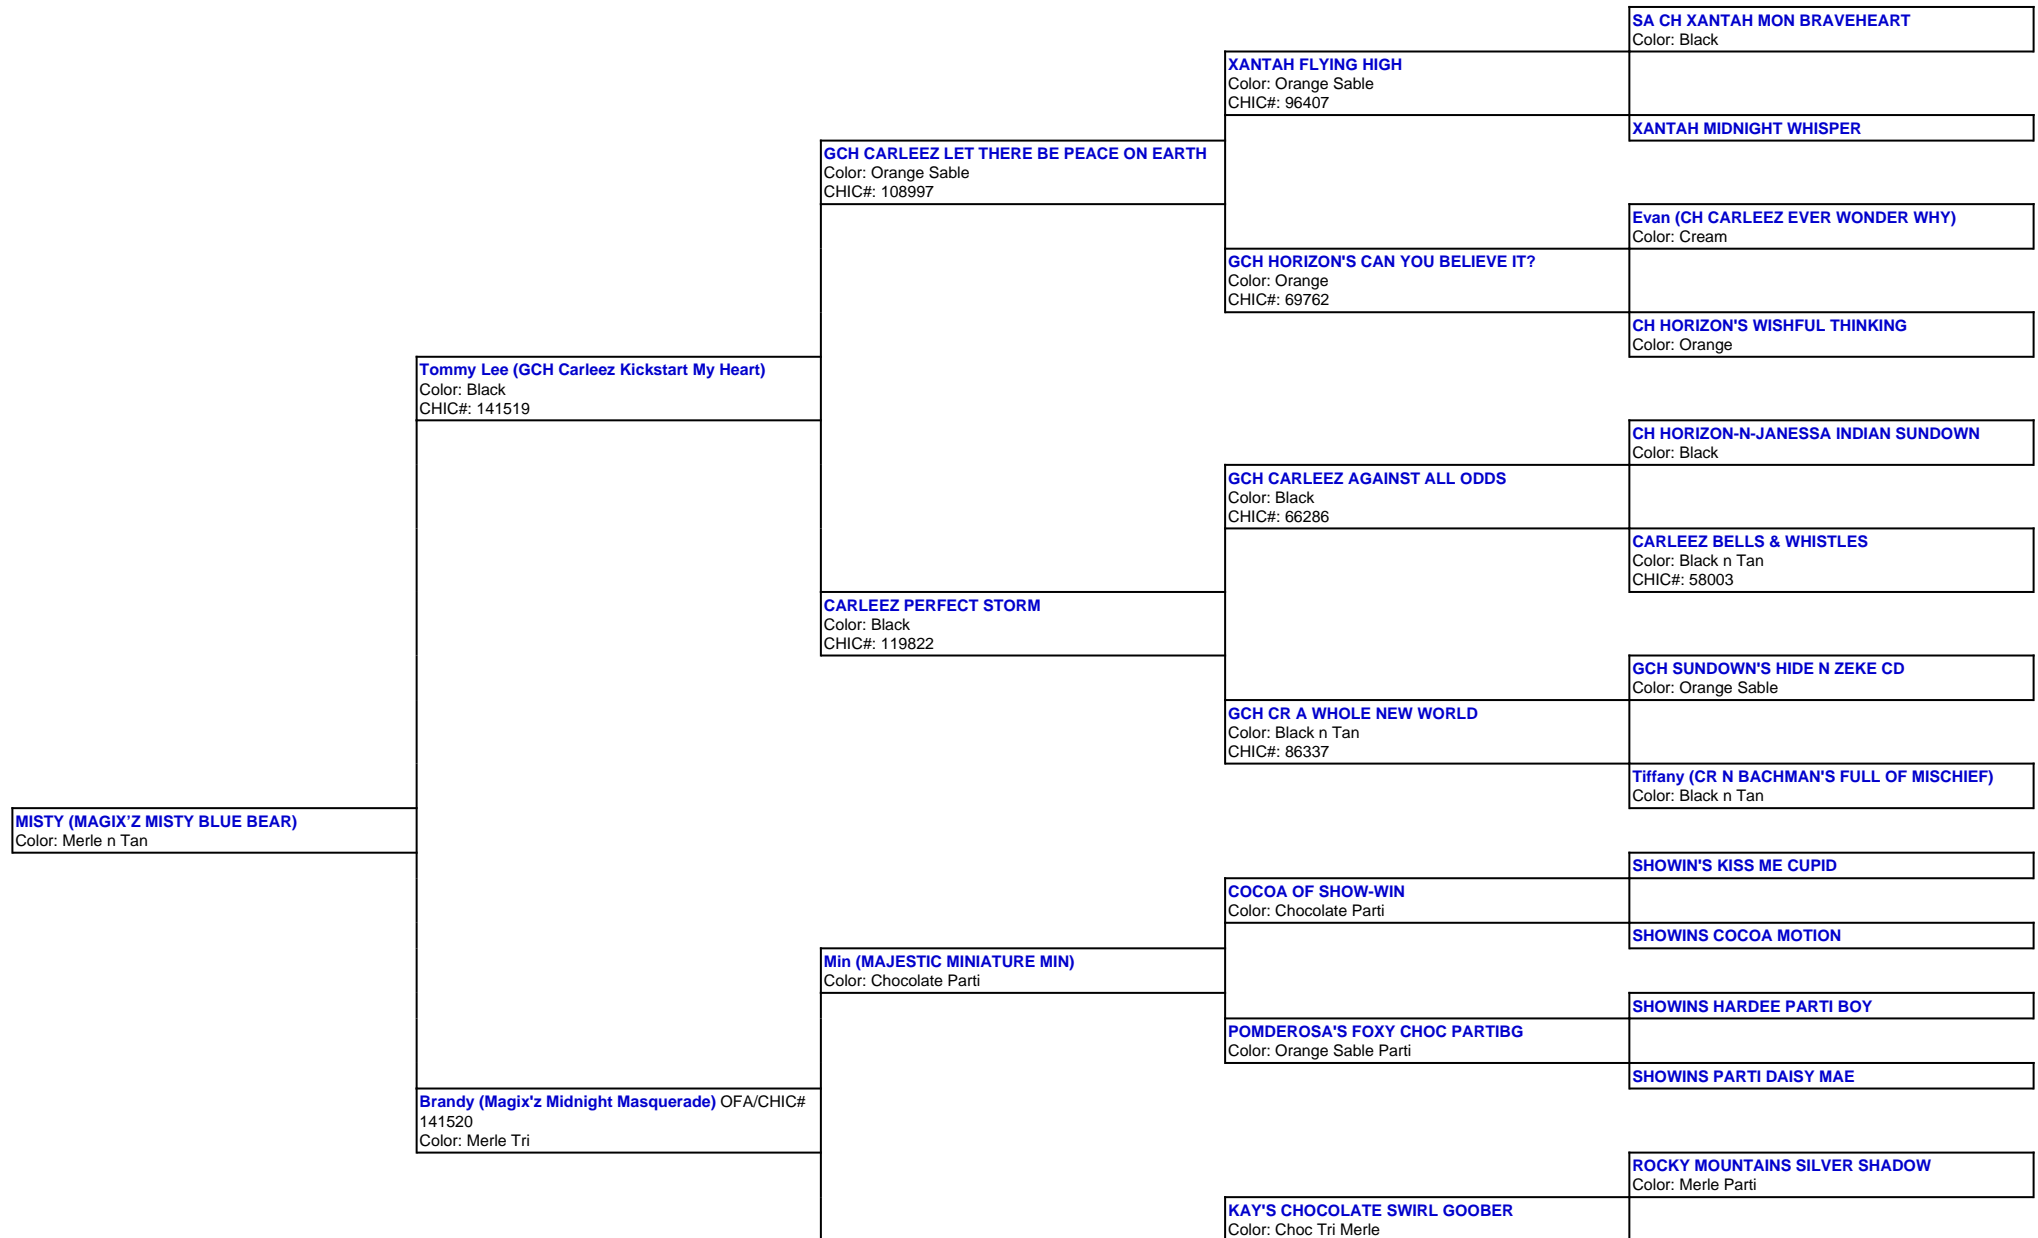

For a more detailed version of this pedigree:

<https://www.magixzpoms.com/profile/magix-z-misty-blue-bear>

Pedigree For:
MISTY (MAGIX'Z MISTY BLUE BEAR)

A-Patch-ee (Magix'z Fallen Angel)
Color: Choc Merle Tri - Tweed

HERSHEY KISSES VI
Color: Chocolate Mismatch

PRINCESS TASSIE
Color: Black n Tan

CHOC BIG DADDY WALTER FRANKLIN
Color: CHOCOLATE

ASHLEY GABRIELLE'S HOLLYWOOD STAR
Color: Black Mismatch