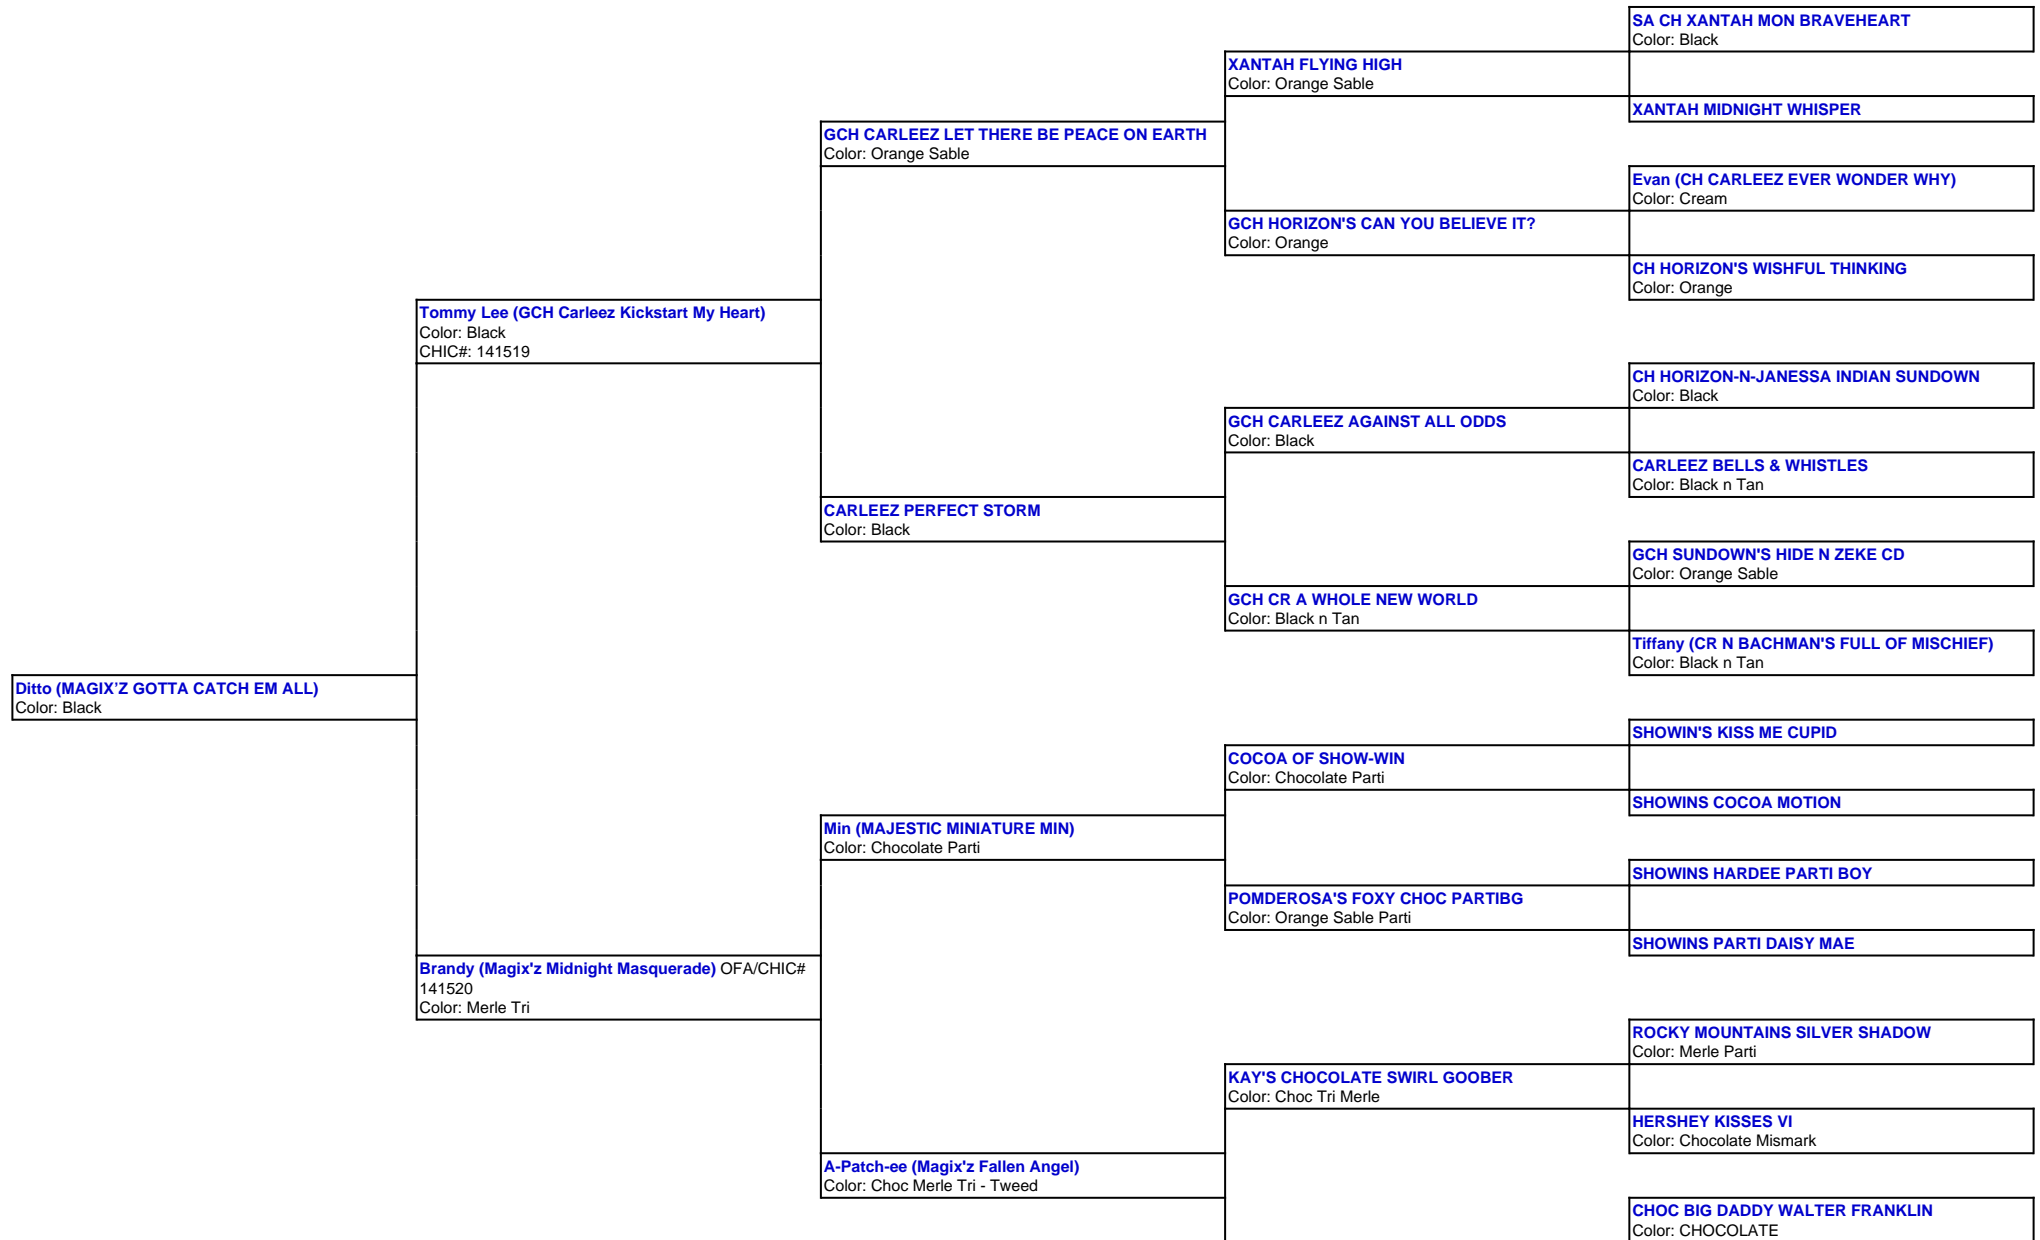

For a more detailed version of this pedigree:

<https://www.magixzpoms.com/profile/magix-z-gotta-catch-em-all>

Pedigree For:
Ditto (MAGIX'Z GOTTA CATCH EM ALL)

PRINCESS TASSIE

Color: Black n Tan

ASHLEY GABRIELLE'S HOLLYWOOD STAR

Color: Black Mismark