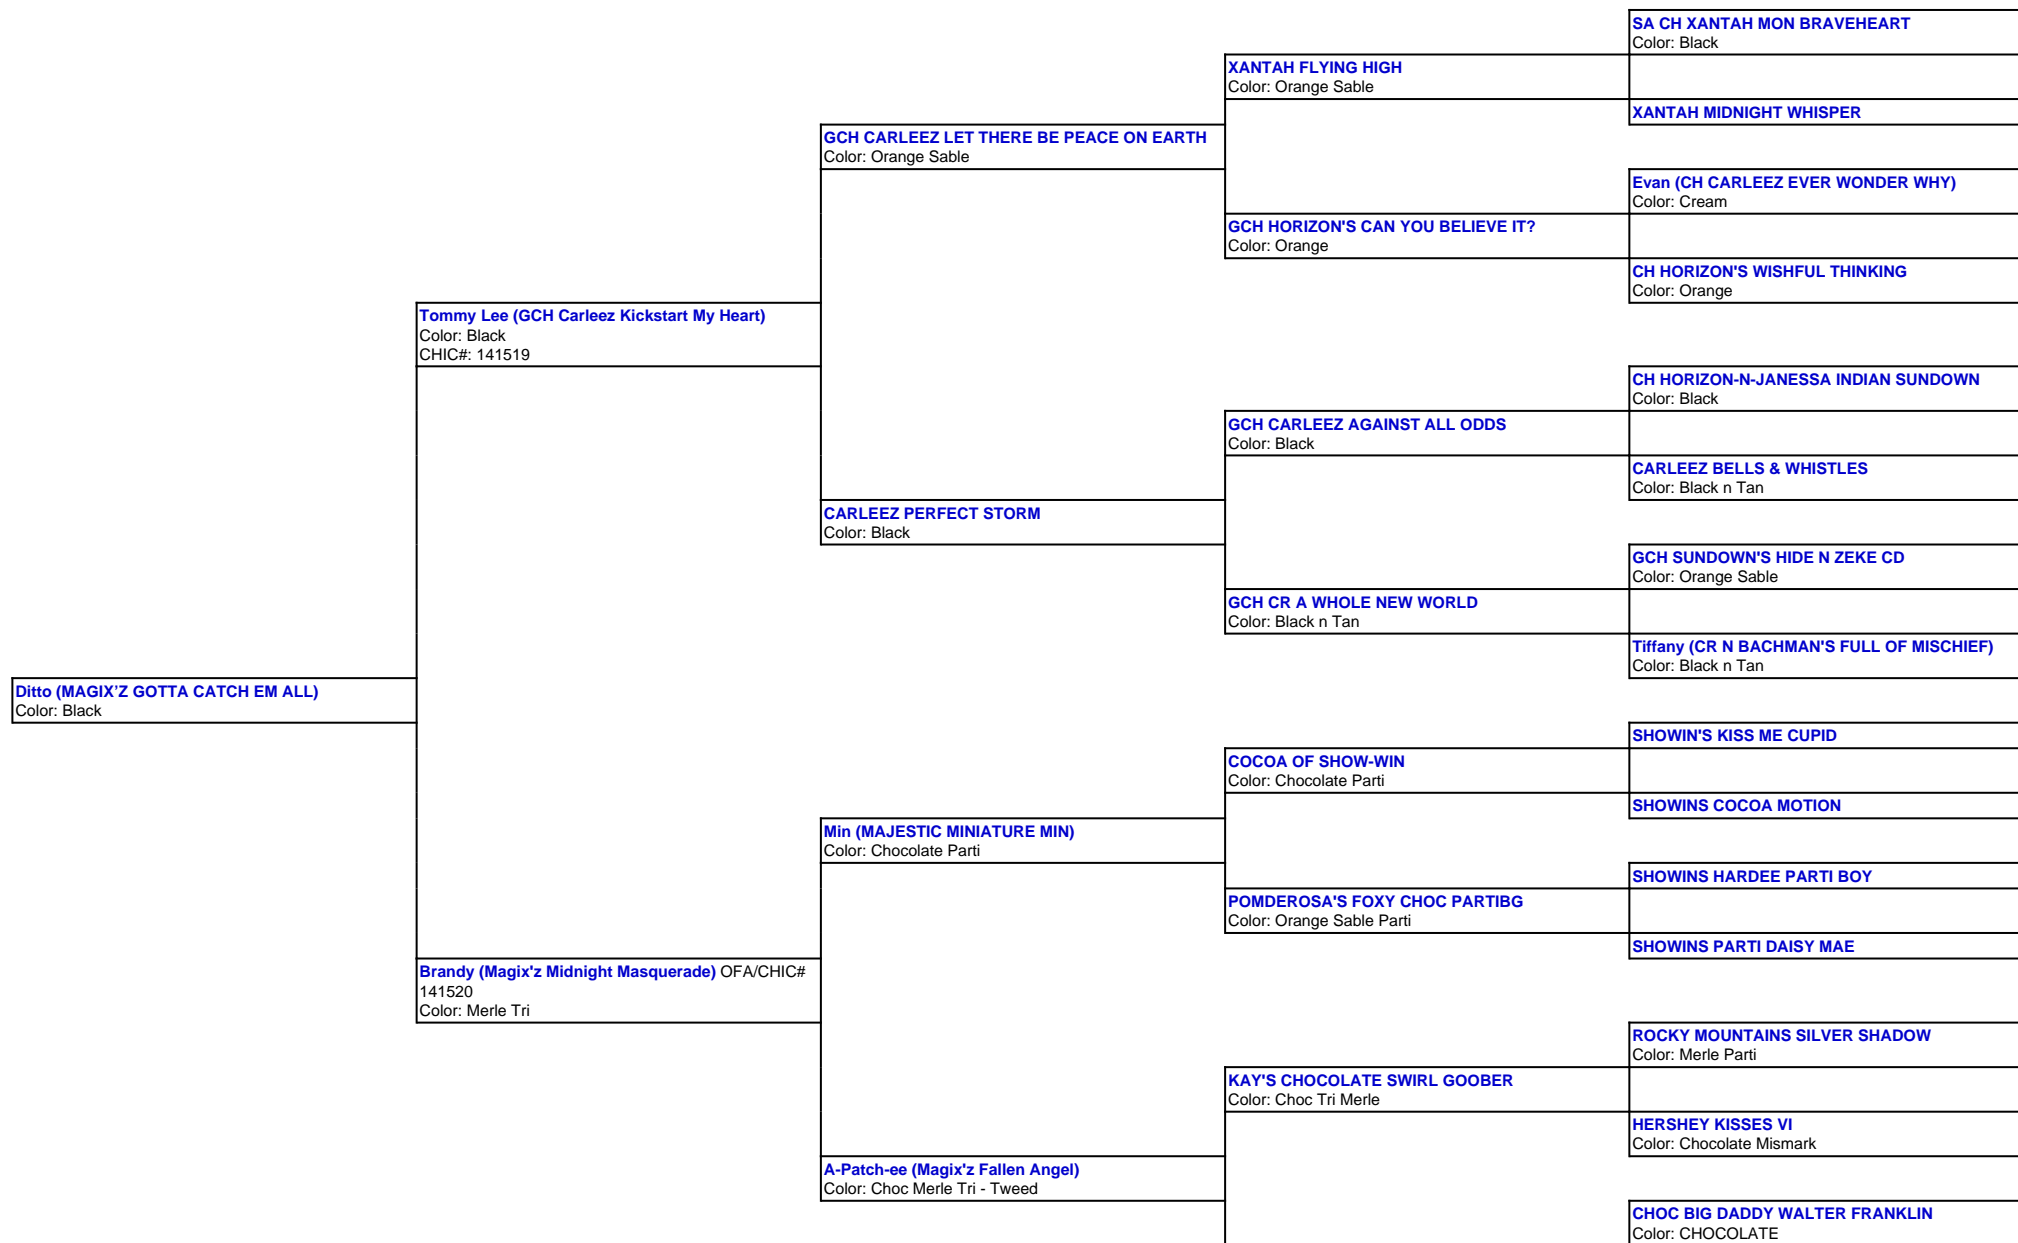

For a more detailed version of this pedigree:

<https://www.magixzpoms.com/profile/magix-z-gotta-catch-em-all>

Pedigree For:
Ditto (MAGIX'Z GOTTA CATCH EM ALL)

PRINCESS TASSIE

Color: Black n Tan

ASHLEY GABRIELLE'S HOLLYWOOD STAR

Color: Black Mismark