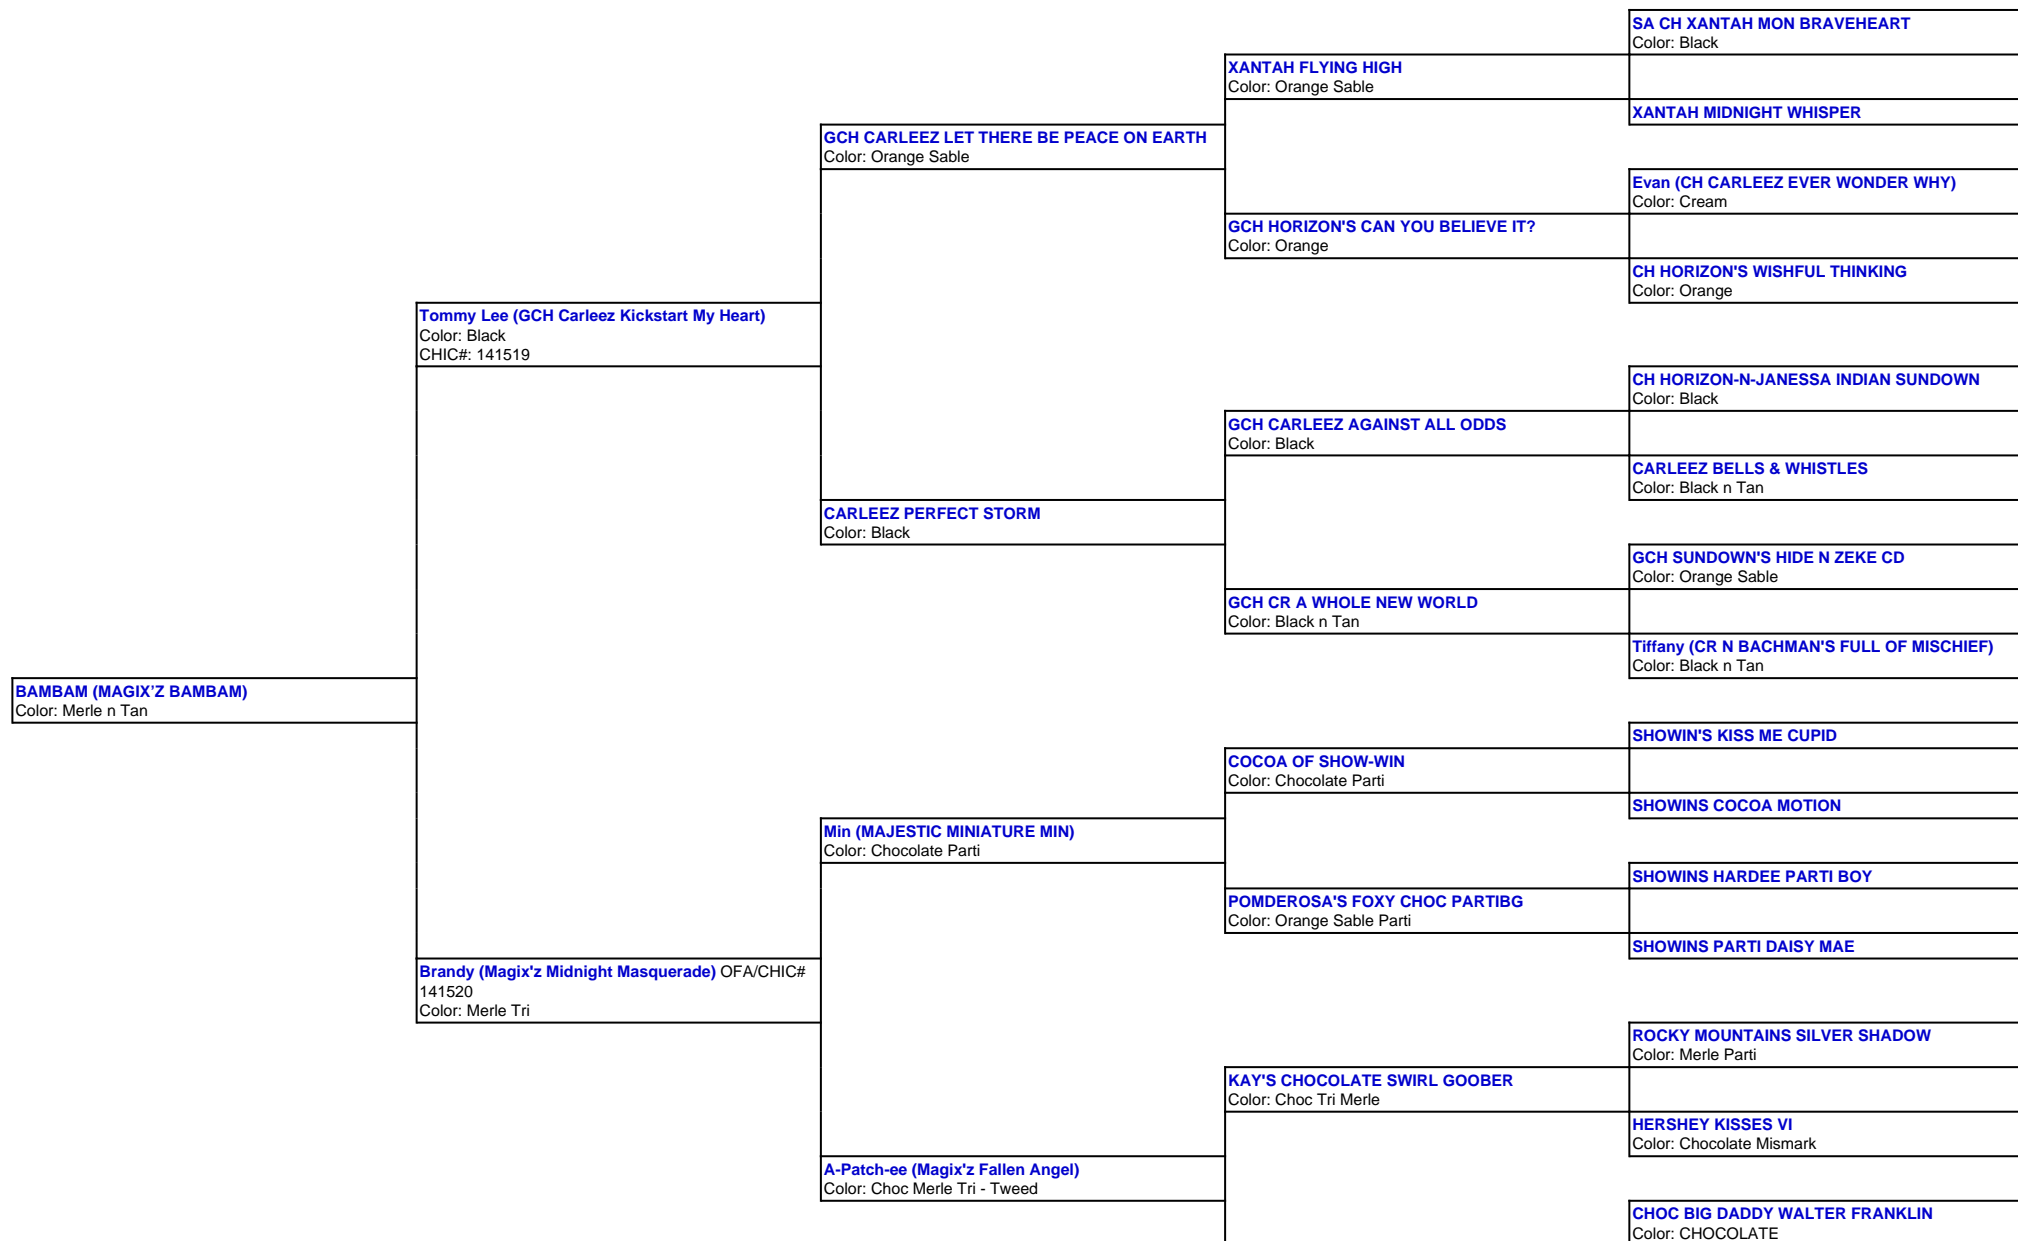

For a more detailed version of this pedigree:
<https://www.magixzpoms.com/profile/magix-z-bambam>

Pedigree For:
 BAMBAM (MAGIX'Z BAMBAM)

PRINCESS TASSIE

Color: Black n Tan

ASHLEY GABRIELLE'S HOLLYWOOD STAR

Color: Black Mismark