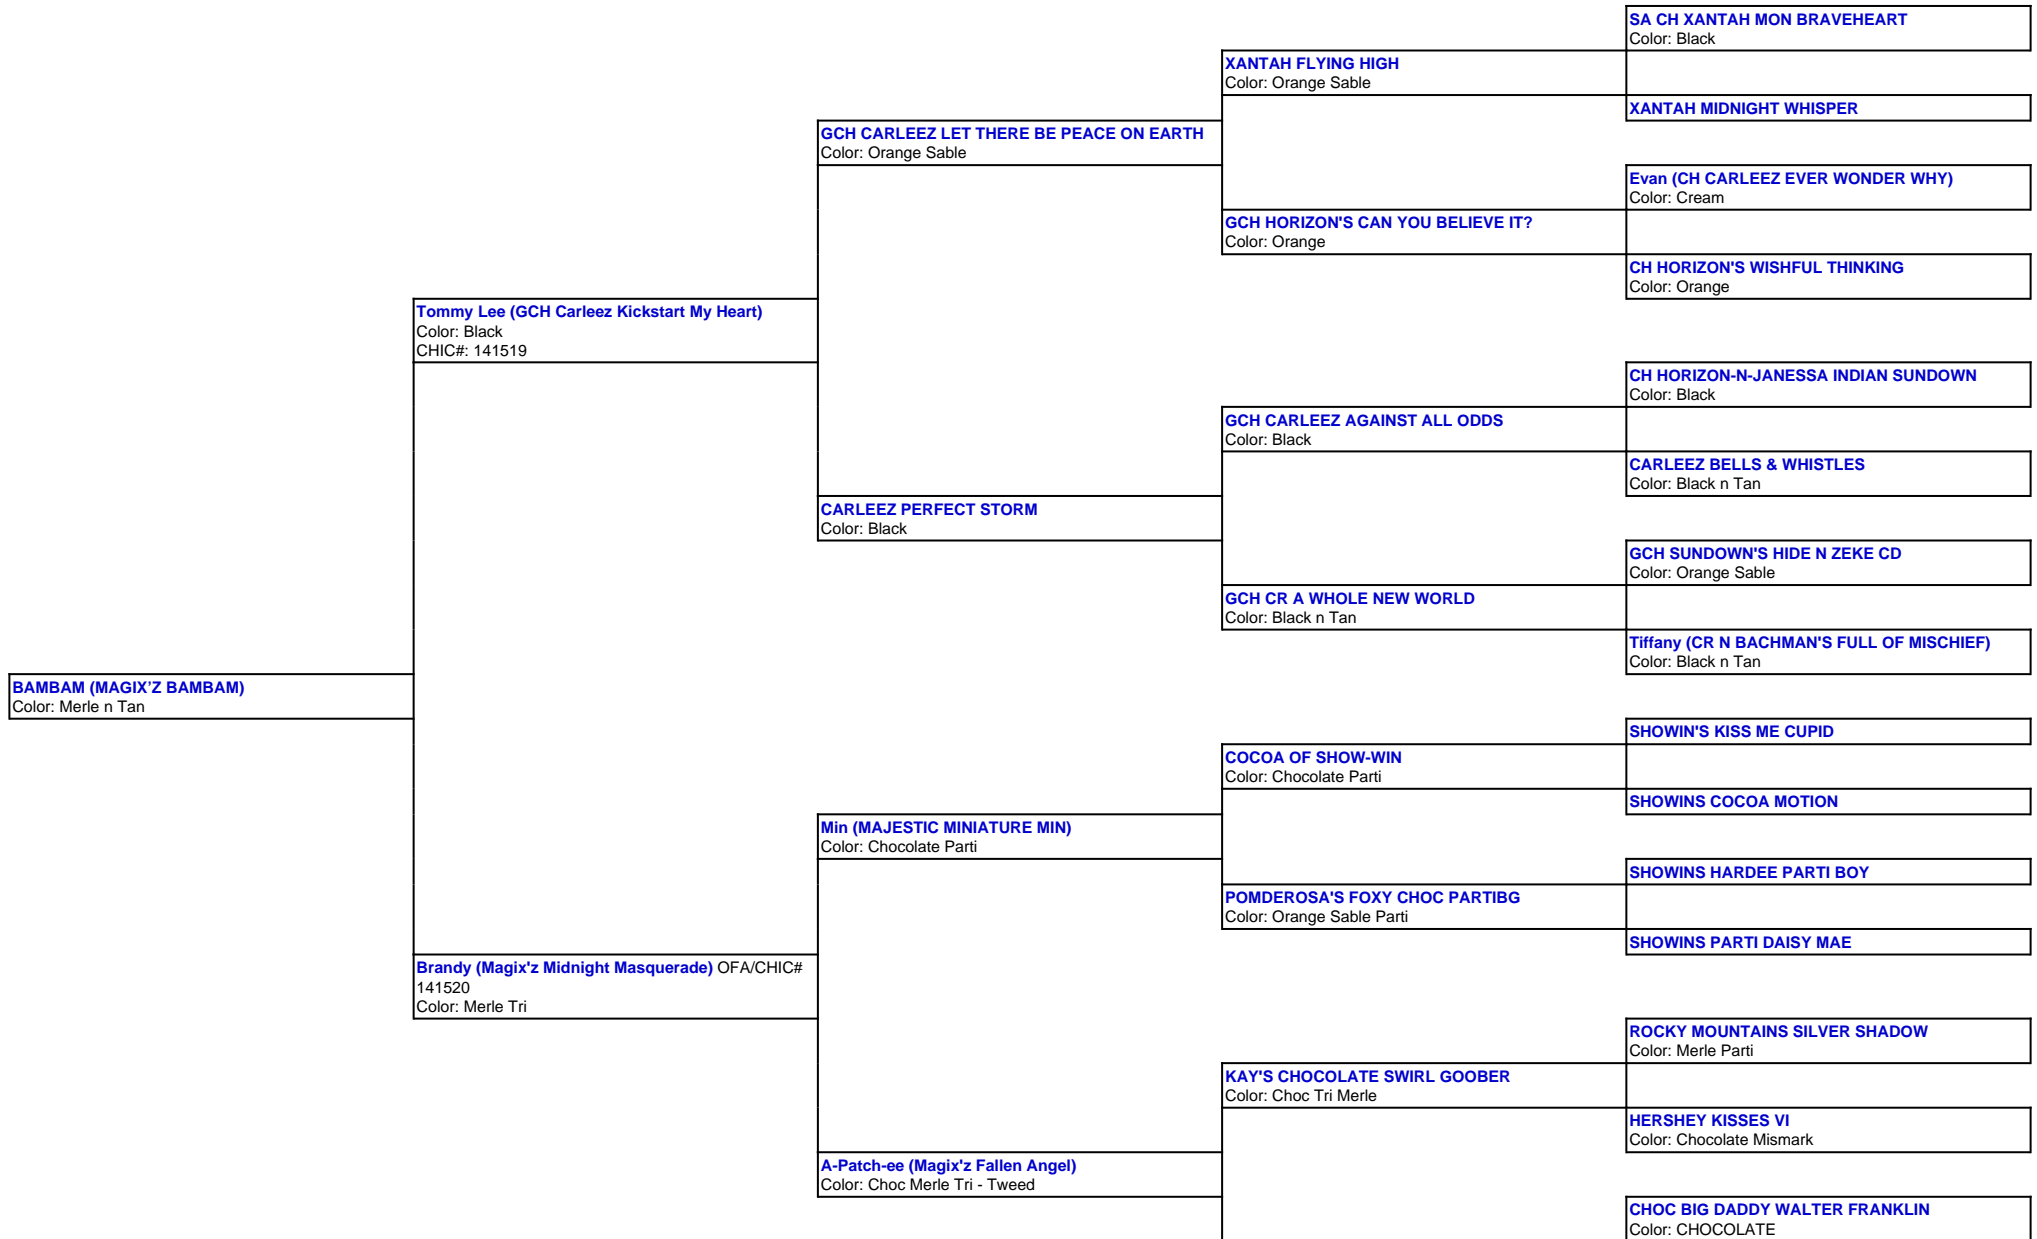

For a more detailed version of this pedigree:
<https://www.magixzpoms.com/profile/magix-z-bambam>

Pedigree For:
 BAMBAM (MAGIX'Z BAMBAM)

PRINCESS TASSIE

Color: Black n Tan

ASHLEY GABRIELLE'S HOLLYWOOD STAR

Color: Black Mismark