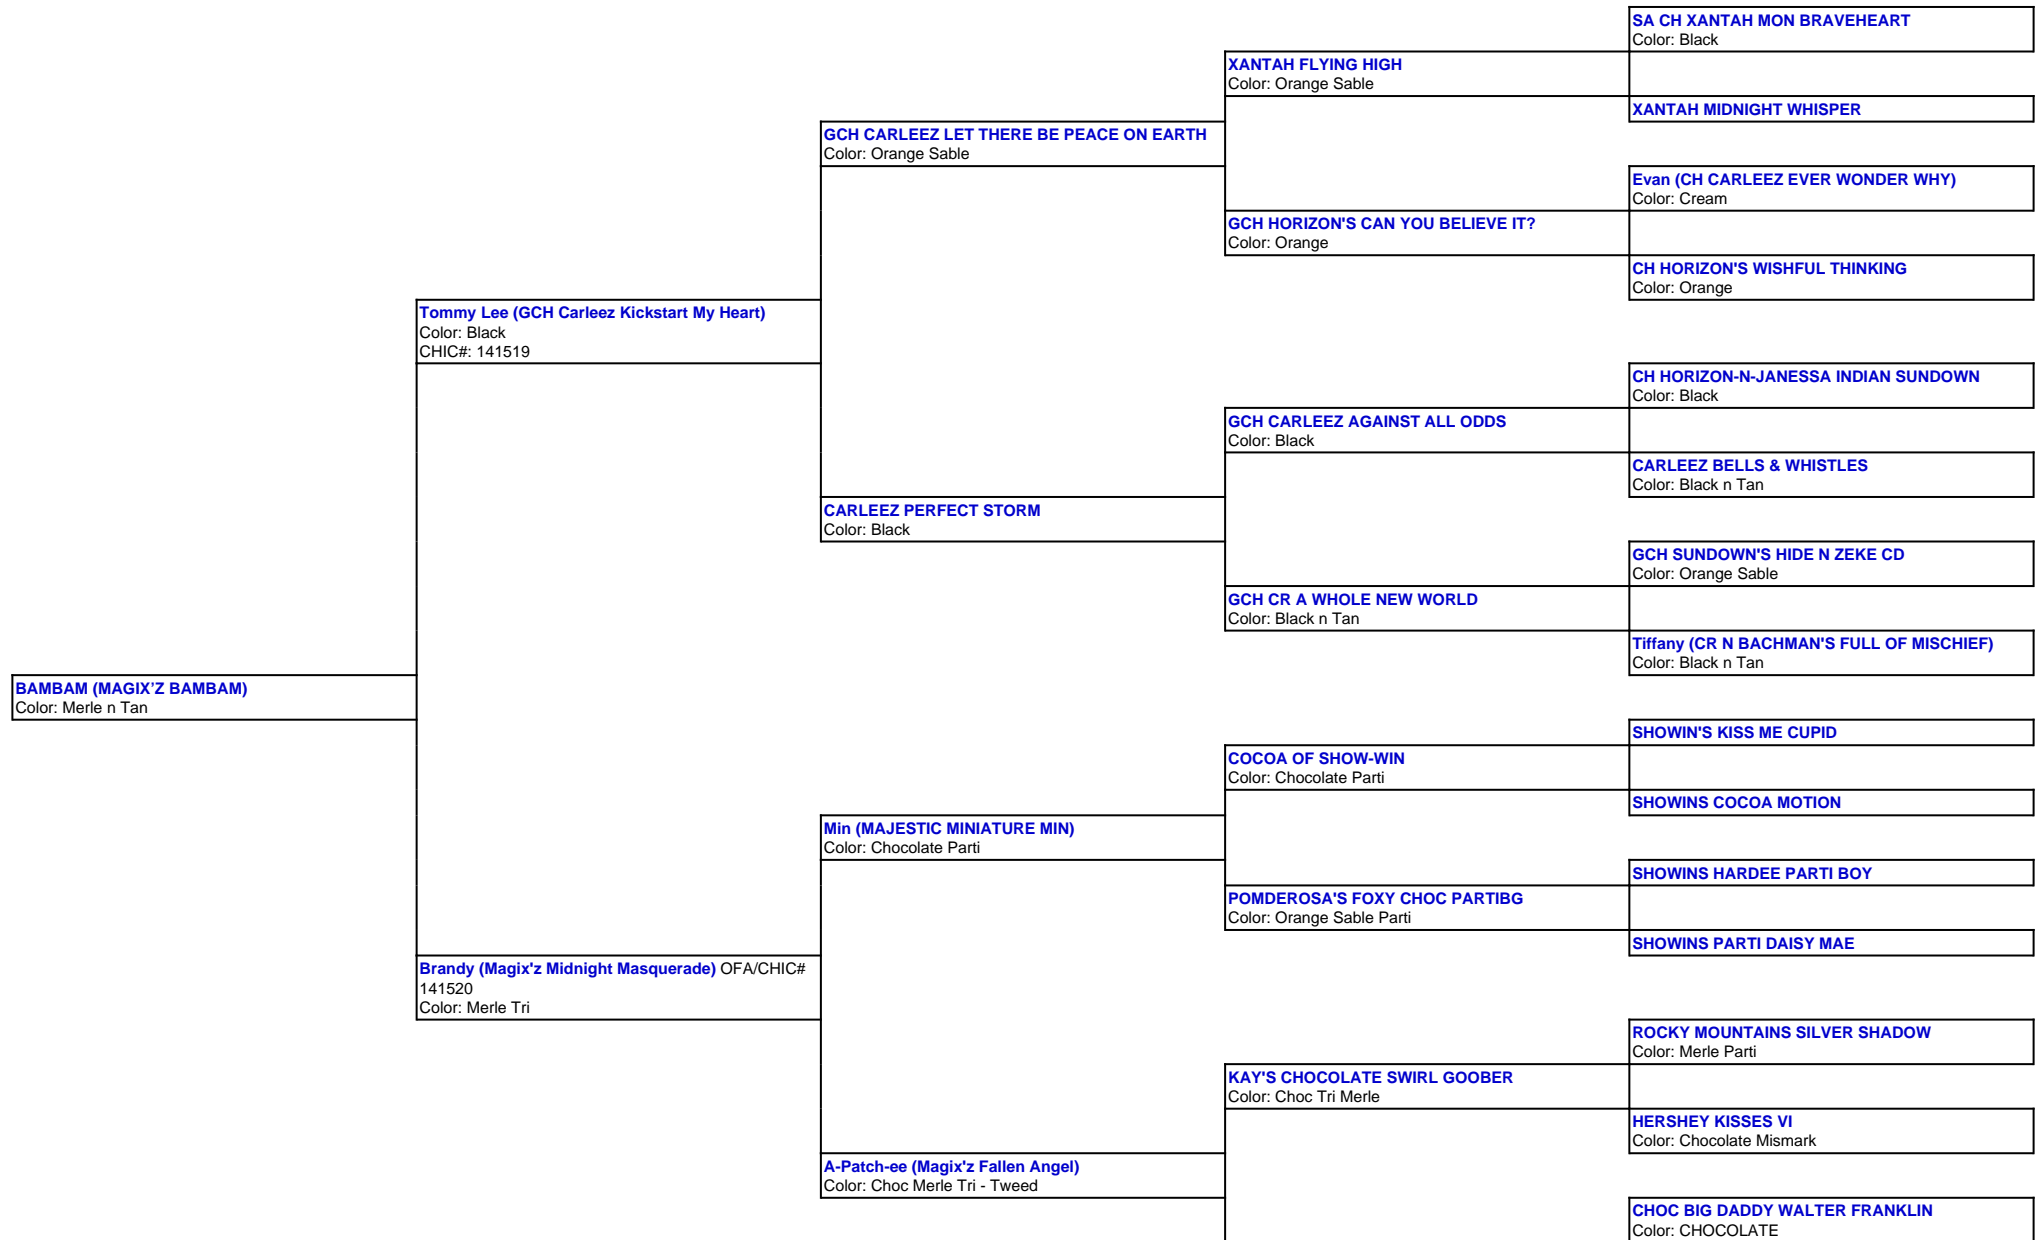

For a more detailed version of this pedigree:
<https://www.magixzpoms.com/profile/magix-z-bambam>

Pedigree For:
BAMBAM (MAGIX'Z BAMBAM)

PRINCESS TASSIE

Color: Black n Tan

ASHLEY GABRIELLE'S HOLLYWOOD STAR

Color: Black Mismark