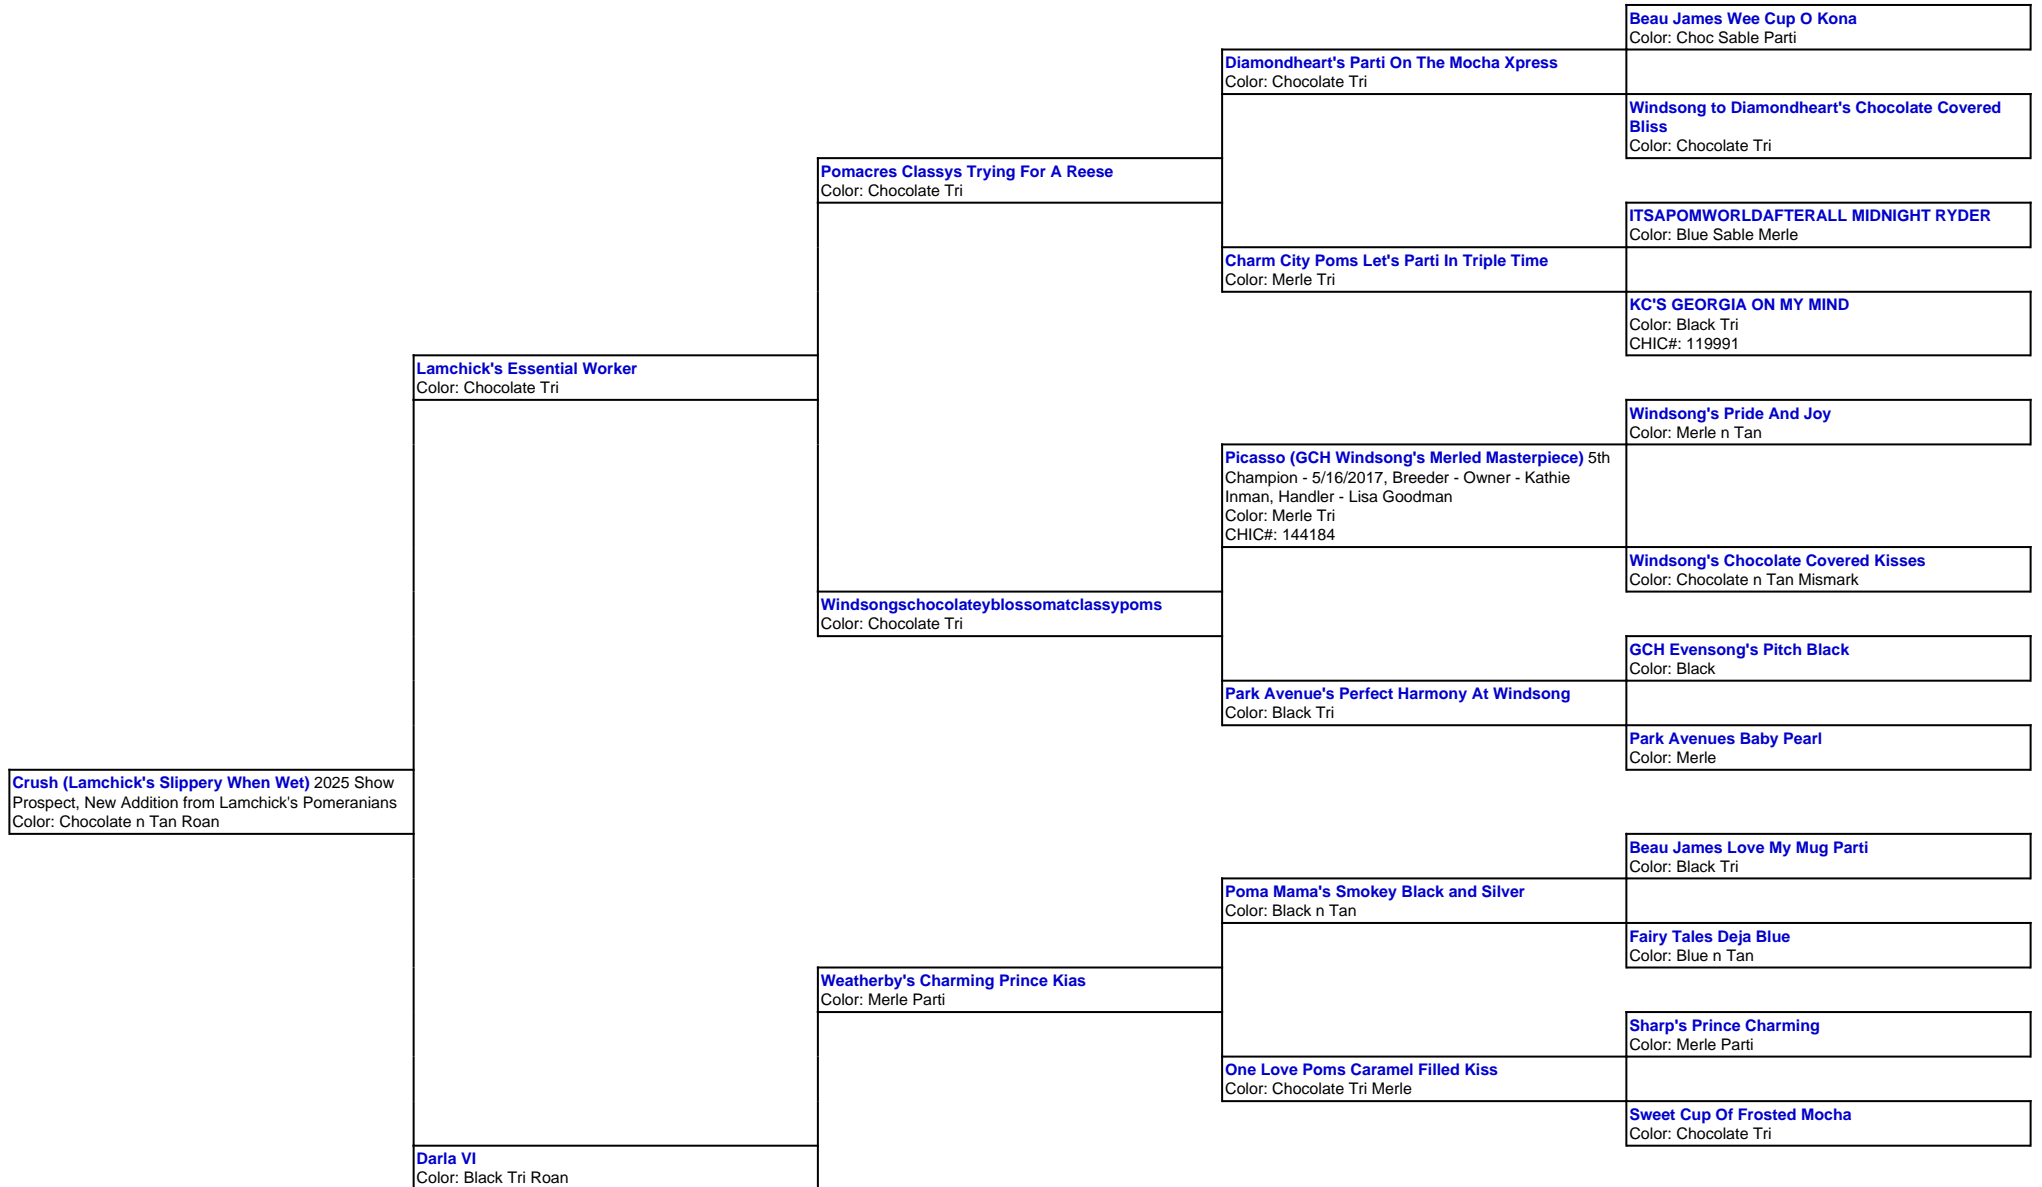

For a more detailed version of this pedigree:

<https://www.magixzpoms.com/profile/lamchicks-slippy-when-wet>

Pedigree For:

Crush (Lamchick's Slippy When Wet)

2025 Show Prospect

New Addition from Lamchick's Pomeranians

		<b>Rus Haus Vorhut Kel Mitchel</b> Color: Wolf Sable
	<b>Zemnoy Angel Gold Baby</b> Color: Black Parti	
		<b>Mari&amp;Elen Zarina Black Pearl</b> Color: Black
<b>Milashka Pom Utrennyaya Dymka</b> Color: Black n Tan		<b>Pom Additions National Treasure</b> Color: Cream
	<b>Lyubushka Iz Russkogo Komelota</b> Color: Cream	
		<b>Feridzh Lait Viona Volshebnitsa</b>